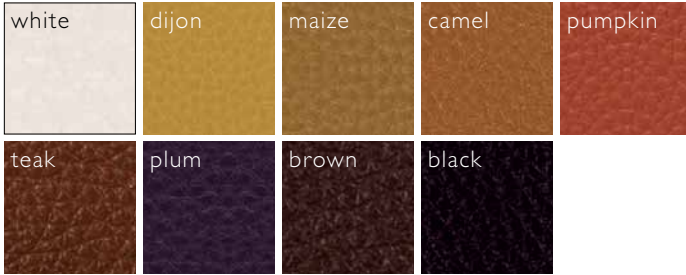

### beds

---

**merrick**

## ambassador

full, top-grain, full-aniline dyed leather

## brighton

full, top-grain, full-aniline dyed leather

## sierra

full, top-grain, semi-aniline dyed leather

**Custom leather program** Choose the leather you love from our Mountain leather collection. These high-quality leathers feature a range of colors and textures that will only grow more beautiful over time.