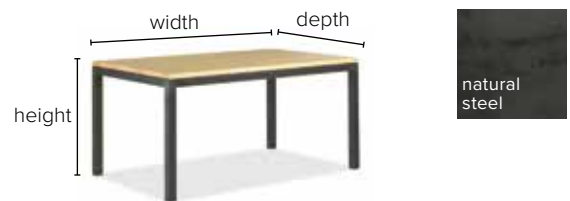

THREE WAYS TO SHOP

ROOMANDBOARD.COM

Shop our complete collection 24 hours a day. You'll find design advice and all the sizes and colors we offer.

VISIT OUR STORES

Shop with a Design Associate who will help you choose the perfect pieces for your lifestyle.

800.301.9720

Call Shop Room & Board from Home. Our Design Associates answer questions and give suggestions to help you shop.