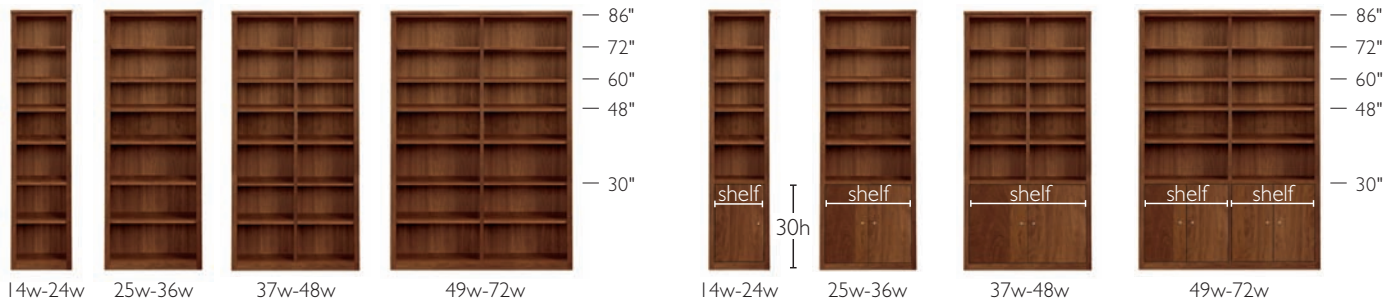

## walnut

wood choices

Create a storage piece that perfectly fits your space. Use the chart below to determine the size and price. Contact our Design Associates at 800.301.9720.

- Bookcases available in 5 heights, 2 depths and 1-inch increments for width
- All shelves are adjustable
- Ready for delivery in about five weeks

### 12d bookcase – no doors

Width (inches)	Height (inches)				
	30	48	60	72	86
<b>14-24</b>	\$399	\$479	\$549	\$649	\$749
<b>25-36</b>	\$499	\$599	\$699	\$849	\$999
<b>37-48</b>	\$649	\$749	\$899	\$999	\$1149
<b>49-60</b>	\$749	\$899	\$1099	\$1199	\$1349
<b>61-72</b>	\$899	\$1049	\$1249	\$1349	\$1499

### 12d bookcase – with doors

Width (inches)	Height (inches)				
	30	48	60	72	86
<b>14-24</b>	\$449	\$529	\$599	\$699	\$799
<b>25-36</b>	\$599	\$699	\$799	\$949	\$1099
<b>37-48</b>	\$749	\$849	\$999	\$1099	\$1249
<b>49-60</b>	\$899	\$1049	\$1249	\$1349	\$1499
<b>61-72</b>	\$1049	\$1199	\$1399	\$1499	\$1649

Minimums and maximums are as listed. Maximums are established by weight and delivery limitations.   Size requires a center divider.

Shown below are the five different overall height options in the Woodwind collection. The number of shelves in each unit depends on overall height.