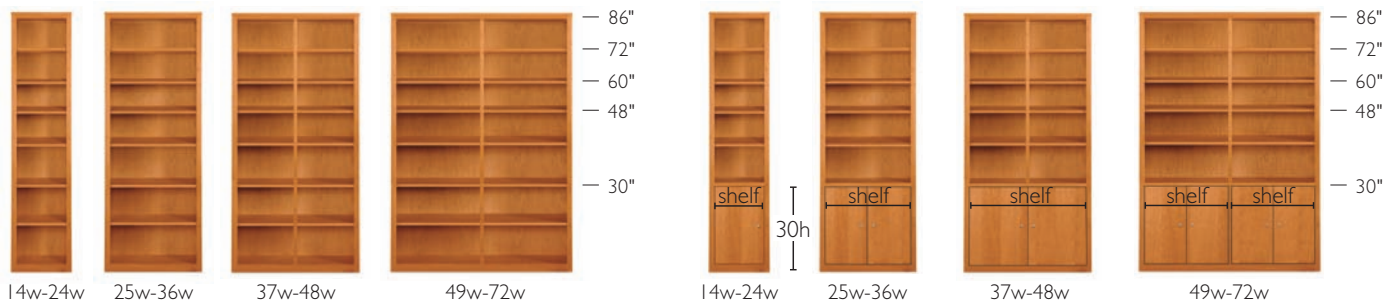

### wood choices

see next page for walnut pricing.

Order as article:

<b>10004810</b>	Option 1:	14-36w	30h, 48h	no doors
<b>10005530</b>	Option 2:	14-36w	30h, 48h	with doors
<b>10004812</b>	Option 3:	14-36w	60h, 72h, 86h	no doors
<b>10005532</b>	Option 4:	14-36w	60h, 72h, 86h	with doors
<b>10004811</b>	Option 5:	37-72w	30h, 48h	no doors
<b>10005531</b>	Option 6:	37-72w	30h, 48h	with doors
<b>10004813</b>	Option 7:	37-72w	60h, 72h, 86h	no doors
<b>10005533</b>	Option 8:	37-72w	60h, 72h, 86h	with doors

### 17d bookcase – no doors

Width (inches)	Height (inches)				
	30	48	60	72	86
<b>14-24</b>	\$449	\$519	\$599	\$749	\$849
<b>25-36</b>	\$499	\$599	\$749	\$899	\$1099
<b>37-48</b>	\$649	\$799	\$899	\$1199	\$1299
<b>49-60</b>	\$749	\$899	\$1049	\$1299	\$1399
<b>61-72</b>	\$849	\$1099	\$1299	\$1399	\$1499

### 17d bookcase – with doors

Width (inches)	Height (inches)				
	30	48	60	72	86
<b>14-24</b>	\$499	\$569	\$649	\$799	\$899
<b>25-36</b>	\$599	\$699	\$849	\$999	\$1199
<b>37-48</b>	\$749	\$899	\$999	\$1299	\$1399
<b>49-60</b>	\$899	\$1049	\$1199	\$1449	\$1549
<b>61-72</b>	\$1049	\$1199	\$1399	\$1499	\$1649

Minimums and maximums are as listed. Maximums are established by weight and delivery limitations.   Size requires a center divider.

Shown below are the five different overall height options in the Woodwind collection. The number of shelves in each unit depends on overall height.