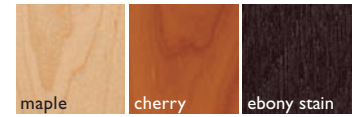

create your own: 17d woodwind

maple, cherry and ebony

Create a storage piece that perfectly fits your space. Use the chart below to determine the size and price. Contact our Design Associates at 800.301.9720.

- Bookcases available in 5 heights, 2 depths and 1-inch increments for width
- All shelves are adjustable
- Ready for delivery in about five weeks

wood choices

see next page for walnut pricing.

Order as article:

10004810	Option 1:	14-36w	30h, 48h	no doors
10005530	Option 2:	14-36w	30h, 48h	with doors
10004812	Option 3:	14-36w	60h, 72h, 86h	no doors
10005532	Option 4:	14-36w	60h, 72h, 86h	with doors
10004811	Option 5:	37-72w	30h, 48h	no doors
10005531	Option 6:	37-72w	30h, 48h	with doors
10004813	Option 7:	37-72w	60h, 72h, 86h	no doors
10005533	Option 8:	37-72w	60h, 72h, 86h	with doors