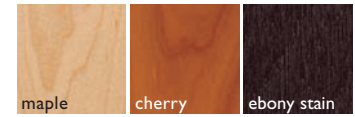

create your own: 12d woodwind

maple, cherry and ebony

Create a storage piece that perfectly fits your space. Use the chart below to determine the size and price. Contact our Design Associates at 800.301.9720.

- Bookcases available in 5 heights, 2 depths and 1-inch increments for width
- All shelves are adjustable
- Ready for delivery in about five weeks

wood choices

see next page for walnut pricing.

Order as article:

10004810	Option 1:	14-36w	30h, 48h	no doors
10005530	Option 2:	14-36w	30h, 48h	with doors
10004812	Option 3:	14-36w	60h, 72h, 86h	no doors
10005532	Option 4:	14-36w	60h, 72h, 86h	with doors
10004811	Option 5:	37-72w	30h, 48h	no doors
10005531	Option 6:	37-72w	30h, 48h	with doors
10004813	Option 7:	37-72w	60h, 72h, 86h	no doors
10005533	Option 8:	37-72w	60h, 72h, 86h	with doors