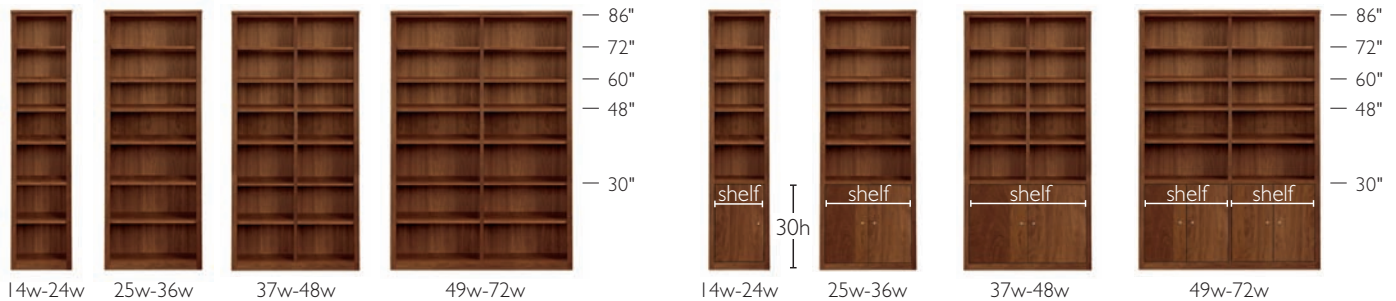

## walnut

wood choices

Create a storage piece that perfectly fits your space. Use the chart below to determine the size and price. Contact our Design Associates at 800.301.9720.

- Bookcases available in 5 heights, 2 depths and 1-inch increments for width
- All shelves are adjustable
- Ready for delivery in about five weeks

### 17d bookcase – no doors

Width (inches)

	Height (inches)				
	30	48	60	72	86
<b>14-24</b>	\$499	\$599	\$699	\$849	\$949
<b>25-36</b>	\$599	\$699	\$849	\$999	\$1249
<b>37-48</b>	\$749	\$899	\$1049	\$1299	\$1449
<b>49-60</b>	\$849	\$1049	\$1249	\$1499	\$1599
<b>61-72</b>	\$999	\$1199	\$1449	\$1549	\$1749

### 17d bookcase – with doors

	Height (inches)				
	30	48	60	72	86
<b>14-24</b>	\$549	\$649	\$749	\$899	\$999
<b>25-36</b>	\$699	\$799	\$949	\$1099	\$1349
<b>37-48</b>	\$849	\$999	\$1149	\$1399	\$1549
<b>49-60</b>	\$999	\$1119	\$1399	\$1649	\$1749
<b>61-72</b>	\$1149	\$1349	\$1599	\$1699	\$1899

Minimums and maximums are as listed. Maximums are established by weight and delivery limitations.   Size requires a center divider.

Shown below are the five different overall height options in the Woodwind collection. The number of shelves in each unit depends on overall height.