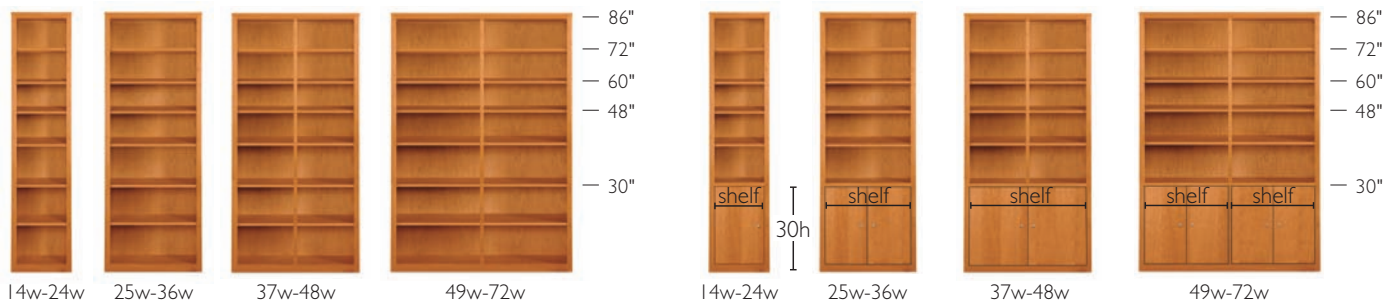

### wood choices

see next page for walnut pricing.

Order as article:

<b>10004810</b>	Option 1:	14-36w	30h, 48h	no doors
<b>10005530</b>	Option 2:	14-36w	30h, 48h	with doors
<b>10004812</b>	Option 3:	14-36w	60h, 72h, 86h	no doors
<b>10005532</b>	Option 4:	14-36w	60h, 72h, 86h	with doors
<b>10004811</b>	Option 5:	37-72w	30h, 48h	no doors
<b>10005531</b>	Option 6:	37-72w	30h, 48h	with doors
<b>10004813</b>	Option 7:	37-72w	60h, 72h, 86h	no doors
<b>10005533</b>	Option 8:	37-72w	60h, 72h, 86h	with doors

### 12d bookcase – no doors

Width (inches)	Height (inches)				
	30	48	60	72	86
<b>14-24</b>	\$349	\$419	\$449	\$549	\$649
<b>25-36</b>	\$399	\$489	\$549	\$799	\$899
<b>37-48</b>	\$549	\$649	\$749	\$899	\$999
<b>49-60</b>	\$649	\$749	\$899	\$1049	\$1149
<b>61-72</b>	\$799	\$899	\$1049	\$1199	\$1299

### 12d bookcase – with doors

Width (inches)	Height (inches)				
	30	48	60	72	86
<b>14-24</b>	\$399	\$469	\$499	\$599	\$699
<b>25-36</b>	\$499	\$589	\$649	\$799	\$899
<b>37-48</b>	\$649	\$749	\$849	\$999	\$1099
<b>49-60</b>	\$799	\$899	\$1049	\$1199	\$1299
<b>61-72</b>	\$949	\$1049	\$1199	\$1349	\$1449

Minimums and maximums are as listed. Maximums are established by weight and delivery limitations.   Size requires a center divider.

Shown below are the five different overall height options in the Woodwind collection. The number of shelves in each unit depends on overall height.