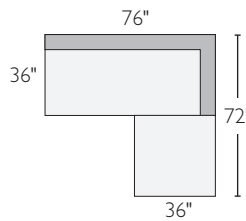

B right-arm sofa, ottoman