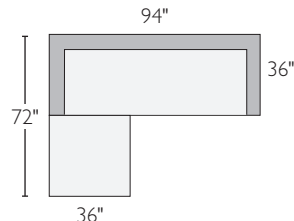

C 94" sofa, ottoman