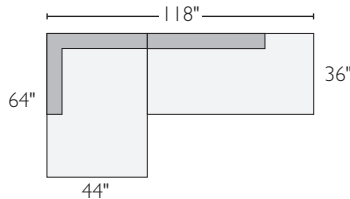

I left-arm sofa

J right-arm sofa

CHELSEA SECTIONAL COLLECTION

<i>sofa with chaise</i>	<i>overall dimensions</i>	<i>arm</i>	<i>seat</i>	<i>Darin</i>	
A 76" left-arm sofa with ottoman chaise	76w 72d 30h	30h	64w 60d 18h	167630	\$1898
B 76" right-arm sofa with ottoman chaise	76w 72d 30h	30h	64w 60d 18h	792801	\$1898
C 94" sofa with ottoman chaise	94w 72d 30h	30h	67w 60d 18h	318095	\$2448
D 120" sofa with left-arm chaise	120w 64d 30h	30h	95w 51d 18h	610080	\$2598
E 120" sofa with right-arm chaise	120w 64d 30h	30h	95w 51d 18h	103860	\$2598
F 110"x64" armless sofa with left-arm chaise	110w 64d 30h	30h	97w 51d 18h	575875	\$2448
G 110"x64" armless sofa with right-arm chaise	110w 64d 30h	30h	97w 51d 18h	353535	\$2448
H 118"x64" two-piece sectional with left-back sofa	118w 64d 30h	30h	93w 51d 18h	740871*	\$2648
I 118"x64" two-piece sectional with right-back sofa	118w 64d 30h	30h	93w 51d 18h	502806*	\$2648
sectionals					
J 102"x102" three-piece sectional	102w 102d 30h	30h	90w 90d 18h	279758	\$2947
K 112"x112" three-piece sectional	112w 112d 30h	30h	100w 100d 18h	057789	\$3247
L 94"x112" two-piece sectional with left-arm sofa	94w 112d 30h	30h	67w 88d 18h	972948	\$3248
M 94"x112" two-piece sectional with right-arm sofa	94w 112d 30h	30h	67w 88d 18h	360090	\$3248

A left-arm sofa, ottoman

B right-arm sofa, ottoman

C 94" sofa, ottoman

D left-arm chaise, right-arm sofa

E left-arm sofa, right-arm chaise

F left-arm chaise, armless sofa

G armless sofa, right-arm chaise

H left-arm chaise, left-back sofa*

I right-back sofa, right-arm chaise*

J armless sofa, ottoman, armless sofa

K 76" left-arm sofa, ottoman, 76" right-arm sofa

L left-arm sofa, 94" sofa

M 94" sofa, right-arm sofa