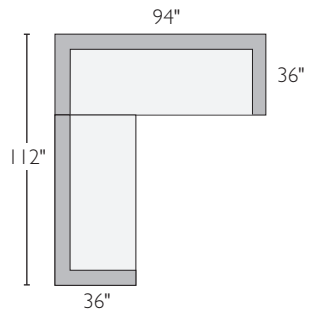

I left-arm sofa

J right-arm sofa

CHELSEA SECTIONAL COLLECTION

<i>sofa with chaise</i>	<i>overall dimensions</i>	<i>arm</i>	<i>seat</i>	<i>Darin</i>	
A 76" left-arm sofa with ottoman chaise	76w 72d 30h	30h	64w 60d 18h	167630	\$1898
B 76" right-arm sofa with ottoman chaise	76w 72d 30h	30h	64w 60d 18h	792801	\$1898
C 94" sofa with ottoman chaise	94w 72d 30h	30h	67w 60d 18h	318095	\$2448
D 120" sofa with left-arm chaise	120w 64d 30h	30h	95w 51d 18h	610080	\$2598
E 120" sofa with right-arm chaise	120w 64d 30h	30h	95w 51d 18h	103860	\$2598
F 110"x64" armless sofa with left-arm chaise	110w 64d 30h	30h	97w 51d 18h	575875	\$2448
G 110"x64" armless sofa with right-arm chaise	110w 64d 30h	30h	97w 51d 18h	353535	\$2448
H 118"x64" two-piece sectional with left-back sofa	118w 64d 30h	30h	93w 51d 18h	740871*	\$2648
I 118"x64" two-piece sectional with right-back sofa	118w 64d 30h	30h	93w 51d 18h	502806*	\$2648
sectionals					
J 102"x102" three-piece sectional	102w 102d 30h	30h	90w 90d 18h	279758	\$2947
K 112"x112" three-piece sectional	112w 112d 30h	30h	100w 100d 18h	057789	\$3247
L 94"x112" two-piece sectional with left-arm sofa	94w 112d 30h	30h	67w 88d 18h	972948	\$3248
M 94"x112" two-piece sectional with right-arm sofa	94w 112d 30h	30h	67w 88d 18h	360090	\$3248

A left-arm sofa, ottoman

B right-arm sofa, ottoman

C 94" sofa, ottoman

D left-arm chaise, right-arm sofa

E left-arm sofa, right-arm chaise

F left-arm chaise, armless sofa

G armless sofa, right-arm chaise

H left-arm chaise, left-back sofa*

I right-back sofa, right-arm chaise*

J armless sofa, ottoman, armless sofa

K 76" left-arm sofa, ottoman, 76" right-arm sofa

L left-arm sofa, 94" sofa

M 94" sofa, right-arm sofa