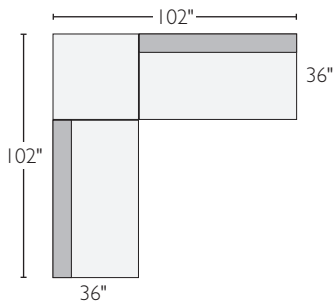

I left-arm sofa

J right-arm sofa

CHELSEA SECTIONAL COLLECTION

<i>sofa with chaise</i>	<i>overall dimensions</i>	<i>arm</i>	<i>seat</i>	<i>Darin</i>	
A 76" left-arm sofa with ottoman chaise	76w 72d 30h	30h	64w 60d 18h	167630	\$1898
B 76" right-arm sofa with ottoman chaise	76w 72d 30h	30h	64w 60d 18h	792801	\$1898
C 94" sofa with ottoman chaise	94w 72d 30h	30h	67w 60d 18h	318095	\$2448
D 120" sofa with left-arm chaise	120w 64d 30h	30h	95w 51d 18h	610080	\$2598
E 120" sofa with right-arm chaise	120w 64d 30h	30h	95w 51d 18h	103860	\$2598
F 110"x64" armless sofa with left-arm chaise	110w 64d 30h	30h	97w 51d 18h	575875	\$2448
G 110"x64" armless sofa with right-arm chaise	110w 64d 30h	30h	97w 51d 18h	353535	\$2448
H 118"x64" two-piece sectional with left-back sofa	118w 64d 30h	30h	93w 51d 18h	740871*	\$2648
I 118"x64" two-piece sectional with right-back sofa	118w 64d 30h	30h	93w 51d 18h	502806*	\$2648
sectionals					
J 102"x102" three-piece sectional	102w 102d 30h	30h	90w 90d 18h	279758	\$2947
K 112"x112" three-piece sectional	112w 112d 30h	30h	100w 100d 18h	057789	\$3247
L 94"x112" two-piece sectional with left-arm sofa	94w 112d 30h	30h	67w 88d 18h	972948	\$3248
M 94"x112" two-piece sectional with right-arm sofa	94w 112d 30h	30h	67w 88d 18h	360090	\$3248

A left-arm sofa, ottoman

B right-arm sofa, ottoman

C 94" sofa, ottoman

D left-arm chaise, right-arm sofa

E left-arm sofa, right-arm chaise

F left-arm chaise, armless sofa

G armless sofa, right-arm chaise

H left-arm chaise, left-back sofa*

I right-back sofa, right-arm chaise*

J armless sofa, ottoman, armless sofa

K 76" left-arm sofa, ottoman, 76" right-arm sofa

L left-arm sofa, 94" sofa

M 94" sofa, right-arm sofa