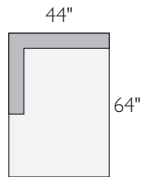

A armless chair*

B ottoman

C 94" sofa

D armless sofa

E left-arm chaise

F right-arm chaise

G left-back sofa*

H right-back sofa*

I left-arm sofa

J right-arm sofa

CHELSEA SECTIONAL COLLECTION

<i>sofa with chaise</i>	<i>overall dimensions</i>	<i>arm</i>	<i>seat</i>	<i>Darin</i>	
A 76" left-arm sofa with ottoman chaise	76w 72d 30h	30h	64w 60d 18h	167630	\$1898
B 76" right-arm sofa with ottoman chaise	76w 72d 30h	30h	64w 60d 18h	792801	\$1898
C 94" sofa with ottoman chaise	94w 72d 30h	30h	67w 60d 18h	318095	\$2448
D 120" sofa with left-arm chaise	120w 64d 30h	30h	95w 51d 18h	610080	\$2598
E 120" sofa with right-arm chaise	120w 64d 30h	30h	95w 51d 18h	103860	\$2598
F 110"x64" armless sofa with left-arm chaise	110w 64d 30h	30h	97w 51d 18h	575875	\$2448
G 110"x64" armless sofa with right-arm chaise	110w 64d 30h	30h	97w 51d 18h	353535	\$2448
H 118"x64" two-piece sectional with left-back sofa	118w 64d 30h	30h	93w 51d 18h	740871*	\$2648
I 118"x64" two-piece sectional with right-back sofa	118w 64d 30h	30h	93w 51d 18h	502806*	\$2648
sectionals					
J 102"x102" three-piece sectional	102w 102d 30h	30h	90w 90d 18h	279758	\$2947
K 112"x112" three-piece sectional	112w 112d 30h	30h	100w 100d 18h	057789	\$3247
L 94"x112" two-piece sectional with left-arm sofa	94w 112d 30h	30h	67w 88d 18h	972948	\$3248
M 94"x112" two-piece sectional with right-arm sofa	94w 112d 30h	30h	67w 88d 18h	360090	\$3248