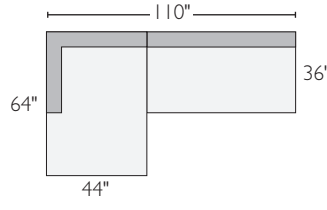

I left-arm sofa

J right-arm sofa

CHELSEA SECTIONAL COLLECTION

<i>sofa with chaise</i>	<i>overall dimensions</i>	<i>arm</i>	<i>seat</i>	<i>Darin</i>	
A 76" left-arm sofa with ottoman chaise	76w 72d 30h	30h	64w 60d 18h	167630	\$1898
B 76" right-arm sofa with ottoman chaise	76w 72d 30h	30h	64w 60d 18h	792801	\$1898
C 94" sofa with ottoman chaise	94w 72d 30h	30h	67w 60d 18h	318095	\$2448
D 120" sofa with left-arm chaise	120w 64d 30h	30h	95w 51d 18h	610080	\$2598
E 120" sofa with right-arm chaise	120w 64d 30h	30h	95w 51d 18h	103860	\$2598
F 110"x64" armless sofa with left-arm chaise	110w 64d 30h	30h	97w 51d 18h	575875	\$2448
G 110"x64" armless sofa with right-arm chaise	110w 64d 30h	30h	97w 51d 18h	353535	\$2448
H 118"x64" two-piece sectional with left-back sofa	118w 64d 30h	30h	93w 51d 18h	740871*	\$2648
I 118"x64" two-piece sectional with right-back sofa	118w 64d 30h	30h	93w 51d 18h	502806*	\$2648
sectionals					
J 102"x102" three-piece sectional	102w 102d 30h	30h	90w 90d 18h	279758	\$2947
K 112"x112" three-piece sectional	112w 112d 30h	30h	100w 100d 18h	057789	\$3247
L 94"x112" two-piece sectional with left-arm sofa	94w 112d 30h	30h	67w 88d 18h	972948	\$3248
M 94"x112" two-piece sectional with right-arm sofa	94w 112d 30h	30h	67w 88d 18h	360090	\$3248

A left-arm sofa, ottoman

B right-arm sofa, ottoman

C 94" sofa, ottoman

D left-arm chaise, right-arm sofa

E left-arm sofa, right-arm chaise

F left-arm chaise, armless sofa

G armless sofa, right-arm chaise

H left-arm chaise, left-back sofa*

I right-back sofa, right-arm chaise*

J armless sofa, ottoman, armless sofa

K 76" left-arm sofa, ottoman, 76" right-arm sofa

L left-arm sofa, 94" sofa

M 94" sofa, right-arm sofa