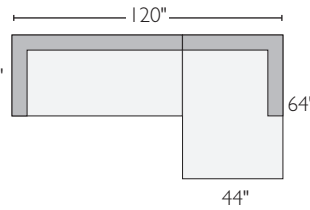

I left-arm sofa

J right-arm sofa

CHELSEA SECTIONAL COLLECTION

<i>sofa with chaise</i>	<i>overall dimensions</i>	<i>arm</i>	<i>seat</i>	<i>Darin</i>	
A 76" left-arm sofa with ottoman chaise	76w 72d 30h	30h	64w 60d 18h	167630	\$1898
B 76" right-arm sofa with ottoman chaise	76w 72d 30h	30h	64w 60d 18h	792801	\$1898
C 94" sofa with ottoman chaise	94w 72d 30h	30h	67w 60d 18h	318095	\$2448
D 120" sofa with left-arm chaise	120w 64d 30h	30h	95w 51d 18h	610080	\$2598
E 120" sofa with right-arm chaise	120w 64d 30h	30h	95w 51d 18h	103860	\$2598
F 110"x64" armless sofa with left-arm chaise	110w 64d 30h	30h	97w 51d 18h	575875	\$2448
G 110"x64" armless sofa with right-arm chaise	110w 64d 30h	30h	97w 51d 18h	353535	\$2448
H 118"x64" two-piece sectional with left-back sofa	118w 64d 30h	30h	93w 51d 18h	740871*	\$2648
I 118"x64" two-piece sectional with right-back sofa	118w 64d 30h	30h	93w 51d 18h	502806*	\$2648
sectionals					
J 102"x102" three-piece sectional	102w 102d 30h	30h	90w 90d 18h	279758	\$2947
K 112"x112" three-piece sectional	112w 112d 30h	30h	100w 100d 18h	057789	\$3247
L 94"x112" two-piece sectional with left-arm sofa	94w 112d 30h	30h	67w 88d 18h	972948	\$3248
M 94"x112" two-piece sectional with right-arm sofa	94w 112d 30h	30h	67w 88d 18h	360090	\$3248

A left-arm sofa, ottoman

B right-arm sofa, ottoman

C 94" sofa, ottoman

D left-arm chaise, right-arm sofa

E left-arm sofa, right-arm chaise

F left-arm chaise, armless sofa

G armless sofa, right-arm chaise

H left-arm chaise, left-back sofa*