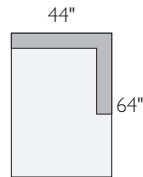

A armless chair*

B ottoman

C 94" sofa

D armless sofa

E left-arm chaise

F right-arm chaise

G left-back sofa*

H right-back sofa*

I left-arm sofa

J right-arm sofa

CHELSEA SECTIONAL COLLECTION

<i>sofa with chaise</i>	<i>overall dimensions</i>	<i>arm</i>	<i>seat</i>	<i>Darin</i>	
A 76" left-arm sofa with ottoman chaise	76w 72d 30h	30h	64w 60d 18h	167630	\$1898
B 76" right-arm sofa with ottoman chaise	76w 72d 30h	30h	64w 60d 18h	792801	\$1898
C 94" sofa with ottoman chaise	94w 72d 30h	30h	67w 60d 18h	318095	\$2448
D 120" sofa with left-arm chaise	120w 64d 30h	30h	95w 51d 18h	610080	\$2598
E 120" sofa with right-arm chaise	120w 64d 30h	30h	95w 51d 18h	103860	\$2598
F 110"x64" armless sofa with left-arm chaise	110w 64d 30h	30h	97w 51d 18h	575875	\$2448
G 110"x64" armless sofa with right-arm chaise	110w 64d 30h	30h	97w 51d 18h	353535	\$2448
H 118"x64" two-piece sectional with left-back sofa	118w 64d 30h	30h	93w 51d 18h	740871*	\$2648
I 118"x64" two-piece sectional with right-back sofa	118w 64d 30h	30h	93w 51d 18h	502806*	\$2648
sectionals					
J 102"x102" three-piece sectional	102w 102d 30h	30h	90w 90d 18h	279758	\$2947
K 112"x112" three-piece sectional	112w 112d 30h	30h	100w 100d 18h	057789	\$3247
L 94"x112" two-piece sectional with left-arm sofa	94w 112d 30h	30h	67w 88d 18h	972948	\$3248
M 94"x112" two-piece sectional with right-arm sofa	94w 112d 30h	30h	67w 88d 18h	360090	\$3248