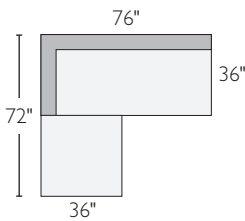

CHELSEA SECTIONAL COLLECTION

<i>sofa with chaise</i>	<i>overall dimensions</i>	<i>arm</i>	<i>seat</i>	<i>Darin</i>	
A 76" left-arm sofa with ottoman chaise	76w 72d 30h	30h	64w 60d 18h	167630	$1898
B 76" right-arm sofa with ottoman chaise	76w 72d 30h	30h	64w 60d 18h	792801	$1898
C 94" sofa with ottoman chaise	94w 72d 30h	30h	67w 60d 18h	318095	$2448
D 120" sofa with left-arm chaise	120w 64d 30h	30h	95w 51d 18h	610080	$2598
E 120" sofa with right-arm chaise	120w 64d 30h	30h	95w 51d 18h	103860	$2598
F 110"x64" armless sofa with left-arm chaise	110w 64d 30h	30h	97w 51d 18h	575875	$2448
G 110"x64" armless sofa with right-arm chaise	110w 64d 30h	30h	97w 51d 18h	353535	$2448
H 118"x64" two-piece sectional with left-back sofa	118w 64d 30h	30h	93w 51d 18h	740871*	$2648
I 118"x64" two-piece sectional with right-back sofa	118w 64d 30h	30h	93w 51d 18h	502806*	$2648
sectionals					
J 102"x102" three-piece sectional	102w 102d 30h	30h	90w 90d 18h	279758	$2947
K 112"x112" three-piece sectional	112w 112d 30h	30h	100w 100d 18h	057789	$3247
L 94"x112" two-piece sectional with left-arm sofa	94w 112d 30h	30h	67w 88d 18h	972948	$3248
M 94"x112" two-piece sectional with right-arm sofa	94w 112d 30h	30h	67w 88d 18h	360090	$3248

A left-arm sofa, ottoman