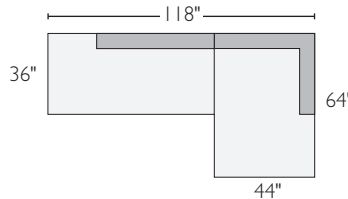

I left-arm sofa

J right-arm sofa

CHELSEA SECTIONAL COLLECTION

<i>sofa with chaise</i>	<i>overall dimensions</i>	<i>arm</i>	<i>seat</i>	<i>Darin</i>	
A 76" left-arm sofa with ottoman chaise	76w 72d 30h	30h	64w 60d 18h	167630	\$1898
B 76" right-arm sofa with ottoman chaise	76w 72d 30h	30h	64w 60d 18h	792801	\$1898
C 94" sofa with ottoman chaise	94w 72d 30h	30h	67w 60d 18h	318095	\$2448
D 120" sofa with left-arm chaise	120w 64d 30h	30h	95w 51d 18h	610080	\$2598
E 120" sofa with right-arm chaise	120w 64d 30h	30h	95w 51d 18h	103860	\$2598
F 110"x64" armless sofa with left-arm chaise	110w 64d 30h	30h	97w 51d 18h	575875	\$2448
G 110"x64" armless sofa with right-arm chaise	110w 64d 30h	30h	97w 51d 18h	353535	\$2448
H 118"x64" two-piece sectional with left-back sofa	118w 64d 30h	30h	93w 51d 18h	740871*	\$2648
I 118"x64" two-piece sectional with right-back sofa	118w 64d 30h	30h	93w 51d 18h	502806*	\$2648
sectionals					
J 102"x102" three-piece sectional	102w 102d 30h	30h	90w 90d 18h	279758	\$2947
K 112"x112" three-piece sectional	112w 112d 30h	30h	100w 100d 18h	057789	\$3247
L 94"x112" two-piece sectional with left-arm sofa	94w 112d 30h	30h	67w 88d 18h	972948	\$3248
M 94"x112" two-piece sectional with right-arm sofa	94w 112d 30h	30h	67w 88d 18h	360090	\$3248

A left-arm sofa, ottoman

B right-arm sofa, ottoman

C 94" sofa, ottoman

D left-arm chaise, right-arm sofa

E left-arm sofa, right-arm chaise

F left-arm chaise, armless sofa

G armless sofa, right-arm chaise

H left-arm chaise, left-back sofa*

I right-back sofa, right-arm chaise*

J armless sofa, ottoman, armless sofa

K 76" left-arm sofa, ottoman, 76" right-arm sofa

L left-arm sofa, 94" sofa

M 94" sofa, right-arm sofa