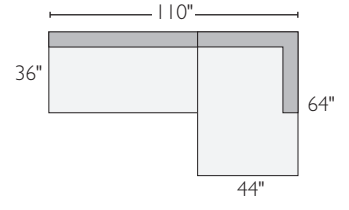

I left-arm sofa

J right-arm sofa

CHELSEA SECTIONAL COLLECTION

<i>sofa with chaise</i>	<i>overall dimensions</i>	<i>arm</i>	<i>seat</i>	<i>Darin</i>	
A 76" left-arm sofa with ottoman chaise	76w 72d 30h	30h	64w 60d 18h	167630	\$1898
B 76" right-arm sofa with ottoman chaise	76w 72d 30h	30h	64w 60d 18h	792801	\$1898
C 94" sofa with ottoman chaise	94w 72d 30h	30h	67w 60d 18h	318095	\$2448
D 120" sofa with left-arm chaise	120w 64d 30h	30h	95w 51d 18h	610080	\$2598
E 120" sofa with right-arm chaise	120w 64d 30h	30h	95w 51d 18h	103860	\$2598
F 110"x64" armless sofa with left-arm chaise	110w 64d 30h	30h	97w 51d 18h	575875	\$2448
G 110"x64" armless sofa with right-arm chaise	110w 64d 30h	30h	97w 51d 18h	353535	\$2448
H 118"x64" two-piece sectional with left-back sofa	118w 64d 30h	30h	93w 51d 18h	740871*	\$2648
I 118"x64" two-piece sectional with right-back sofa	118w 64d 30h	30h	93w 51d 18h	502806*	\$2648
sectionals					
J 102"x102" three-piece sectional	102w 102d 30h	30h	90w 90d 18h	279758	\$2947
K 112"x112" three-piece sectional	112w 112d 30h	30h	100w 100d 18h	057789	\$3247
L 94"x112" two-piece sectional with left-arm sofa	94w 112d 30h	30h	67w 88d 18h	972948	\$3248
M 94"x112" two-piece sectional with right-arm sofa	94w 112d 30h	30h	67w 88d 18h	360090	\$3248

A left-arm sofa, ottoman

B right-arm sofa, ottoman

C 94" sofa, ottoman

D left-arm chaise, right-arm sofa

E left-arm sofa, right-arm chaise

F left-arm chaise, armless sofa

G armless sofa, right-arm chaise

H left-arm chaise, left-back sofa*