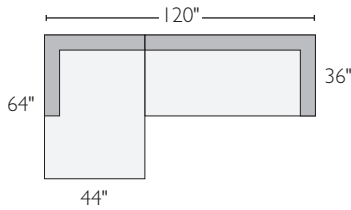

I left-arm sofa

J right-arm sofa

CHELSEA SECTIONAL COLLECTION

<i>sofa with chaise</i>	<i>overall dimensions</i>	<i>arm</i>	<i>seat</i>	<i>Darin</i>	
A 76" left-arm sofa with ottoman chaise	76w 72d 30h	30h	64w 60d 18h	167630	\$1898
B 76" right-arm sofa with ottoman chaise	76w 72d 30h	30h	64w 60d 18h	792801	\$1898
C 94" sofa with ottoman chaise	94w 72d 30h	30h	67w 60d 18h	318095	\$2448
D 120" sofa with left-arm chaise	120w 64d 30h	30h	95w 51d 18h	610080	\$2598
E 120" sofa with right-arm chaise	120w 64d 30h	30h	95w 51d 18h	103860	\$2598
F 110"x64" armless sofa with left-arm chaise	110w 64d 30h	30h	97w 51d 18h	575875	\$2448
G 110"x64" armless sofa with right-arm chaise	110w 64d 30h	30h	97w 51d 18h	353535	\$2448
H 118"x64" two-piece sectional with left-back sofa	118w 64d 30h	30h	93w 51d 18h	740871*	\$2648
I 118"x64" two-piece sectional with right-back sofa	118w 64d 30h	30h	93w 51d 18h	502806*	\$2648
sectionals					
J 102"x102" three-piece sectional	102w 102d 30h	30h	90w 90d 18h	279758	\$2947
K 112"x112" three-piece sectional	112w 112d 30h	30h	100w 100d 18h	057789	\$3247
L 94"x112" two-piece sectional with left-arm sofa	94w 112d 30h	30h	67w 88d 18h	972948	\$3248
M 94"x112" two-piece sectional with right-arm sofa	94w 112d 30h	30h	67w 88d 18h	360090	\$3248

A left-arm sofa, ottoman

B right-arm sofa, ottoman

C 94" sofa, ottoman

D left-arm chaise, right-arm sofa

E left-arm sofa, right-arm chaise

F left-arm chaise, armless sofa

G armless sofa, right-arm chaise

H left-arm chaise, left-back sofa*

I right-back sofa, right-arm chaise*

J armless sofa, ottoman, armless sofa

K 76" left-arm sofa, ottoman, 76" right-arm sofa

L left-arm sofa, 94" sofa

M 94" sofa, right-arm sofa