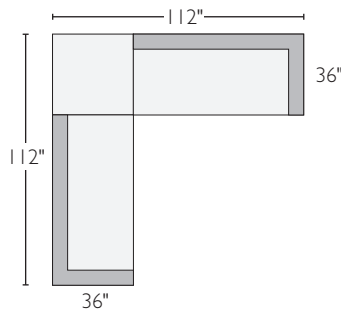

K 76" left-arm sofa, ottoman, 76" right-arm sofa