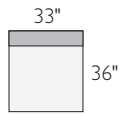

We're here to help you with your selection.

If you have questions or would like to order one of these custom pieces, please call us at 800.301.9720.

CHELSEA SECTIONAL PIECES

item	dimensions	arm	seat	Darin	
A armless chair	33w 36d 30h	—	33w 24d 18h	188488*	$999
B ottoman	36w 36d 18h	—	—	741488	$549
C 94" sofa	94w 36d 30h	30h	67w 24d 18h	002458	$1899
D armless sofa	66w 36d 30h	—	66w 24d 18h	725596	$1199
E left-arm chaise	44w 64d 30h	30h	31w 51d 18h	325657	$1249
F right-arm chaise	44w 64d 30h	30h	31w 51d 18h	007382	$1249
G left-back sofa*	74w 36d 30h	—	62w 24d 18h	641592*	$1399
H right-back sofa*	74w 36d 30h	—	62w 24d 18h	905020*	$1399
I left-arm sofa	76w 36d 30h	30h	64w 24d 18h	965515	$1349
J right-arm sofa	76w 36d 30h	30h	64w 24d 18h	312624	$1349

A armless chair*