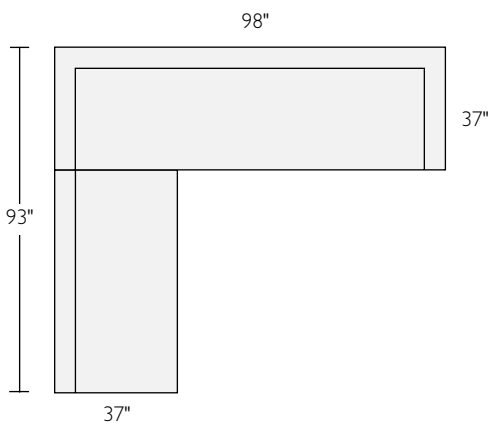

Clarke Sectional Guide Dorien micro-weave

Use the grid to re-create your space to scale and cut out the illustrations of the sectional pieces to configure your sectional. Individual sectional pieces are shown, along with some of our most popular sectional configurations.

armless sofa, 98" sofa

98" sofa

armless sofa

armless sofa, 98" sofa

Create Your Own Configuration

scale: 1 square = 12 inches

Notes:

Sales order #