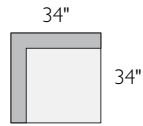

We're here to help you with your selection.

If you have questions or would like to order one of these custom pieces, please call us at 800.301.9720.

DAMON SECTIONAL PIECES

<i>item</i>	<i>dimensions</i>	<i>arm</i>	<i>seat</i>	<i>Dawson</i>	
A armless chair	27w 34d 29h	—	27w 21d 18h	973660	$599
B corner	34w 34d 29h	—	21w 21d 18h	977225	$901
C 54" armless sofa	54w 34d 29h	—	54w 21d 18h	694500	$999

B corner

DAMON SECTIONAL COLLECTION

<i>item</i>	<i>dimensions</i>	<i>arm</i>	<i>seat</i>	<i>Dawson</i>	
A 88"x61" three-piece sectional	88w 61d 29h	—	76w 48d 18h	408410	$2499
B 61"x61" three-piece sectional	61w 61d 29h	—	48w 48d 18h	567810	$2099
C 88"x88" three-piece sectional	88w 88d 29h	—	76w 76d 18h	174641	$2899