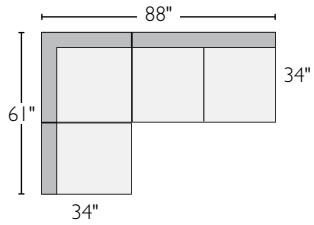

We're here to help you with your selection.

If you have questions or would like to order one of these custom pieces, please call us at 800.301.9720.

DAMON SECTIONAL PIECES

<i>item</i>	<i>dimensions</i>	<i>arm</i>	<i>seat</i>	<i>Dawson</i>	
A armless chair	27w 34d 29h	—	27w 21d 18h	973660	$599
B corner	34w 34d 29h	—	21w 21d 18h	977225	$901
C 54" armless sofa	54w 34d 29h	—	54w 21d 18h	694500	$999

DAMON SECTIONAL COLLECTION

<i>item</i>	<i>dimensions</i>	<i>arm</i>	<i>seat</i>	<i>Dawson</i>	
A 88"x61" three-piece sectional	88w 61d 29h	—	76w 48d 18h	408410	$2499
B 61"x61" three-piece sectional	61w 61d 29h	—	48w 48d 18h	567810	$2099
C 88"x88" three-piece sectional	88w 88d 29h	—	76w 76d 18h	174641	$2899

A armless chair; corner; armless sofa