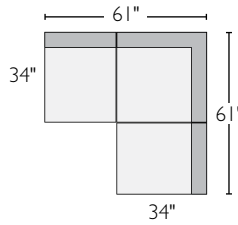

B armless chair; corner; armless chair