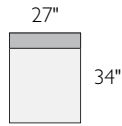

We're here to help you with your selection.

If you have questions or would like to order one of these custom pieces, please call us at 800.301.9720.

DAMON SECTIONAL PIECES

<i>item</i>	<i>dimensions</i>	<i>arm</i>	<i>seat</i>	<i>Dawson</i>	
A armless chair	27w 34d 29h	—	27w 21d 18h	973660	$599
B corner	34w 34d 29h	—	21w 21d 18h	977225	$901
C 54" armless sofa	54w 34d 29h	—	54w 21d 18h	694500	$999

A armless chair