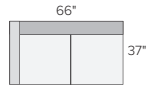

66" LEFT-ARM SOFA
Dawson Bone $1499
Tepic Grey $1499