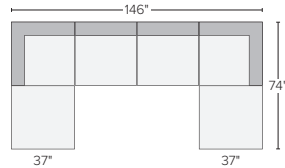

146"x110" SEVEN-PIECE U-SHAPED MODULAR SECTIONAL
Dawson Bone [$]4994
Tepic Grey [$]4994