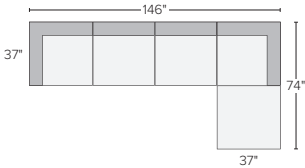

146"x74" FIVE-PIECE MODULAR SOFA WITH OTTOMAN
Dawson Bone [$]4395
Tepic Grey [$]4395