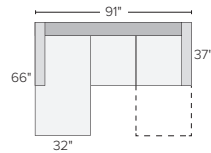

STOCKED FABRIC OPTIONS

21 stocked pre-configured sectional options

110" THREE-PIECE MODULAR SOFA
Dawson Bone ^{\$}2897
Tepic Grey ^{\$}2897

80"x66" TWO-PIECE MODULAR SECTIONAL DOUBLE CHAISE
Dawson Bone ^{\$}2998
Tepic Grey ^{\$}2998

91" SOFA WITH REVERSIBLE CHAISE
Dawson Bone ^{\$}2299
Tepic Grey ^{\$}2299

106" SOFA WITH LEFT-OR RIGHT-ARM CHAISE
Dawson Bone ^{\$}2998
Tepic Grey ^{\$}2998
Also available as 116"x66"

103"x103" THREE-PIECE SECTIONAL
Dawson Bone ^{\$}3997
Tepic Grey ^{\$}3997
Also available as 113"x113"