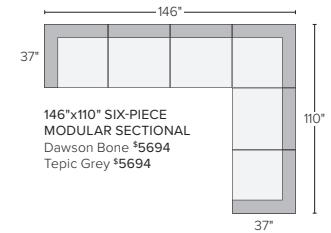

STOCKED FABRIC OPTIONS

21 stocked pre-configured sectional options

110" THREE-PIECE MODULAR SOFA
Dawson Bone ^{\$}2897
Tepic Grey ^{\$}2897

80"x66" TWO-PIECE MODULAR SECTIONAL DOUBLE CHAISE
Dawson Bone ^{\$}2998
Tepic Grey ^{\$}2998

91" SOFA WITH REVERSIBLE CHAISE
Dawson Bone ^{\$}2299
Tepic Grey ^{\$}2299

106" SOFA WITH LEFT-OR RIGHT-ARM CHAISE
Dawson Bone ^{\$}2998
Tepic Grey ^{\$}2998
Also available as 116"x66"

103"x103" THREE-PIECE SECTIONAL
Dawson Bone ^{\$}3997
Tepic Grey ^{\$}3997
Also available as 113"x113"

Also available as 147"x113"

149"x103" FOUR-PIECE SECTIONAL WITH LEFT-OR RIGHT-ARM CHAISE
Dawson Bone ^{\$}5496
Tepic Grey ^{\$}5496
Also available as 149"x113"

152"x66" THREE-PIECE U-SHAPED SECTIONAL
Dawson Bone ^{\$}4497
Tepic Grey ^{\$}4497