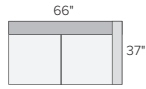

66" RIGHT-ARM SOFA
Dawson Bone $1499
Tepic Grey $1499