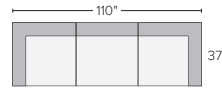

Easton 116" Sofa with Left-Arm Chaise in Tepic grey.

EASTON COLLECTION

Room&Board®

EASTON

STOCKED FABRIC OPTIONS

sofa + chair collection

CHAIR
Dawson Bone \$999
Tepic Grey \$999

71" LOVESEAT*
Dawson Bone \$1499
Tepic Grey \$1499

81" SOFA
Dawson Bone \$1599
Tepic Grey \$1599

91" SOFA
Dawson Bone \$1699
Tepic Grey \$1699

110" THREE-PIECE MODULAR SOFA
Dawson Bone \$2897
Tepic Grey \$2897

sectional pieces

OTTOMAN
Dawson Bone \$599
Tepic Grey \$599