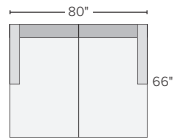

80"x66" TWO-PIECE MODULAR SECTIONAL DOUBLE CHAISE
Dawson Bone [$]2998
Tepic Grey [$]2998