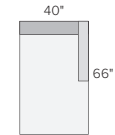

RIGHT-ARM CHAISE
Dawson Bone $1499
Tepic Grey $1499