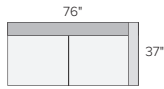

76" RIGHT-ARM SOFA
Dawson Bone $1599
Tepic Grey $1599