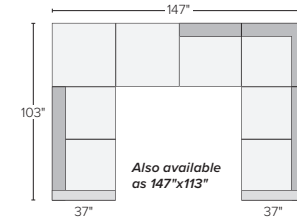

103"x103" THREE-PIECE SECTIONAL
Dawson Bone [$]3997
Tepic Grey [$]3997
Also available as 113"x113"

147"x103" SIX-PIECE SECTIONAL
Dawson Bone [$]6094
Tepic Grey [$]6094

Also available as 147"x113"