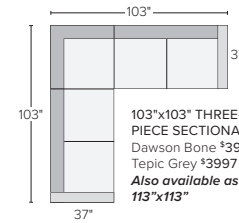

STOCKED FABRIC OPTIONS

21 stocked pre-configured sectional options

110" THREE-PIECE MODULAR SOFA
Dawson Bone ^{\$}2897
Tepic Grey ^{\$}2897

80"x66" TWO-PIECE MODULAR SECTIONAL DOUBLE CHAISE
Dawson Bone ^{\$}2998
Tepic Grey ^{\$}2998

91" SOFA WITH REVERSIBLE CHAISE
Dawson Bone ^{\$}2299
Tepic Grey ^{\$}2299

106" SOFA WITH LEFT-OR RIGHT-ARM CHAISE
Dawson Bone ^{\$}2998
Tepic Grey ^{\$}2998
Also available as 116"x66"

103"x103" THREE-PIECE SECTIONAL
Dawson Bone ^{\$}3997
Tepic Grey ^{\$}3997
Also available as 113"x113"

Also available as 147"x113"

149"x103" FOUR-PIECE SECTIONAL WITH LEFT-OR RIGHT-ARM CHAISE
Dawson Bone ^{\$}5496
Tepic Grey ^{\$}5496
Also available as 149"x113"

152"x66" THREE-PIECE U-SHAPED SECTIONAL
Dawson Bone ^{\$}4497
Tepic Grey ^{\$}4497