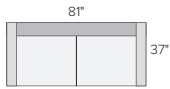

Easton 116" Sofa with Left-Arm Chaise in Tepic grey.

EASTON COLLECTION

Room&Board®

EASTON

STOCKED FABRIC OPTIONS

sofa + chair collection

CHAIR
Dawson Bone \$999
Tepic Grey \$999

71" LOVESEAT*
Dawson Bone \$1499
Tepic Grey \$1499

81" SOFA
Dawson Bone \$1599
Tepic Grey \$1599

91" SOFA
Dawson Bone \$1699
Tepic Grey \$1699

110" THREE-PIECE MODULAR SOFA
Dawson Bone \$2897
Tepic Grey \$2897

sectional pieces

OTTOMAN
Dawson Bone \$599
Tepic Grey \$599