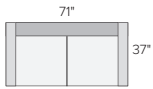

Easton 116" Sofa with Left-Arm Chaise in Tepic grey.

EASTON COLLECTION

Room&Board®

EASTON

STOCKED FABRIC OPTIONS

sofa + chair collection

CHAIR
Dawson Bone \$999
Tepic Grey \$999

71" LOVESEAT*
Dawson Bone \$1499
Tepic Grey \$1499

Also available as 147"x113"

149"x103" FOUR-PIECE SECTIONAL WITH LEFT-OR RIGHT-ARM CHAISE
Dawson Bone ^{\$}5496
Tepic Grey ^{\$}5496
Also available as 149"x113"

152"x66" THREE-PIECE U-SHAPED SECTIONAL
Dawson Bone ^{\$}4497
Tepic Grey ^{\$}4497