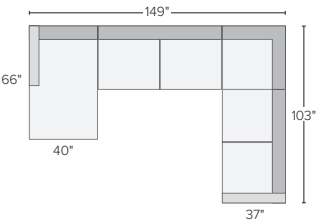

146"x110" SEVEN-PIECE MODULAR SECTIONAL WITH OTTOMAN
Dawson Bone ^{\$}6293
Tepic Grey ^{\$}6293

146"x110" SEVEN-PIECE MODULAR SOFA WITH OTTOMAN
Dawson Bone ^{\$}7592
Tepic Grey ^{\$}7592

147"x103" SIX-PIECE SECTIONAL
Dawson Bone ^{\$}6094
Tepic Grey ^{\$}6094

Also available as 147"x113"

149"x103" FOUR-PIECE SECTIONAL WITH LEFT-OR RIGHT-ARM CHAISE
Dawson Bone ^{\$}5496
Tepic Grey ^{\$}5496
Also available as 149"x113"

152"x66" THREE-PIECE U-SHAPED SECTIONAL
Dawson Bone ^{\$}4497
Tepic Grey ^{\$}4497