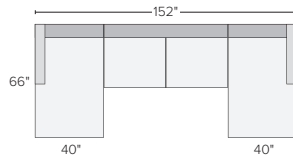

146"x110" SEVEN-PIECE MODULAR SECTIONAL WITH OTTOMAN
Dawson Bone ^{\$}6293
Tepic Grey ^{\$}6293

146"x110" SEVEN-PIECE MODULAR SOFA WITH OTTOMAN
Dawson Bone ^{\$}7592
Tepic Grey ^{\$}7592

147"x103" SIX-PIECE SECTIONAL
Dawson Bone ^{\$}6094
Tepic Grey ^{\$}6094

Also available as 147"x113"

149"x103" FOUR-PIECE SECTIONAL WITH LEFT-OR RIGHT-ARM CHAISE
Dawson Bone ^{\$}5496
Tepic Grey ^{\$}5496
Also available as 149"x113"

152"x66" THREE-PIECE U-SHAPED SECTIONAL
Dawson Bone ^{\$}4497
Tepic Grey ^{\$}4497