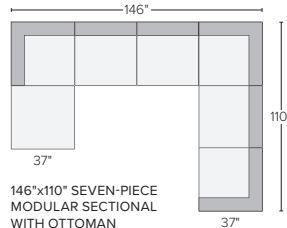

91" SOFA WITH REVERSIBLE CHAISE
Dawson Bone ^{\$}2299
Tepic Grey ^{\$}2299

106" SOFA WITH LEFT-OR RIGHT-ARM CHAISE
Dawson Bone ^{\$}2998
Tepic Grey ^{\$}2998
Also available as 116"x66"

103"x103" THREE-PIECE SECTIONAL
Dawson Bone ^{\$}3997
Tepic Grey ^{\$}3997
Also available as 113"x113"

146"x110" SIX-PIECE MODULAR SECTIONAL
Dawson Bone ^{\$}5694
Tepic Grey ^{\$}5694

146"x74" FIVE-PIECE MODULAR SOFA WITH OTTOMAN
Dawson Bone ^{\$}4395
Tepic Grey ^{\$}4395

146"x110" SEVEN-PIECE U-SHAPED MODULAR SECTIONAL
Dawson Bone ^{\$}4994
Tepic Grey ^{\$}4994

Also available as 147"x113"

149"x103" FOUR-PIECE SECTIONAL WITH LEFT-OR RIGHT-ARM CHAISE
Dawson Bone ^{\$}5496
Tepic Grey ^{\$}5496
Also available as 149"x113"

152"x66" THREE-PIECE U-SHAPED SECTIONAL
Dawson Bone ^{\$}4497
Tepic Grey ^{\$}4497