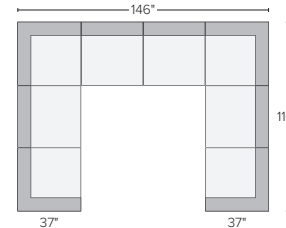

146"x110" SEVEN-PIECE MODULAR SOFA WITH OTTOMAN
Dawson Bone [$]7592
Tepic Grey [$]7592