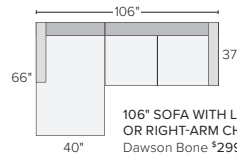

STOCKED FABRIC OPTIONS

21 stocked pre-configured sectional options

110" THREE-PIECE MODULAR SOFA
Dawson Bone ^{\$}2897
Tepic Grey ^{\$}2897

80"x66" TWO-PIECE MODULAR SECTIONAL DOUBLE CHAISE
Dawson Bone ^{\$}2998
Tepic Grey ^{\$}2998

91" SOFA WITH REVERSIBLE CHAISE
Dawson Bone ^{\$}2299
Tepic Grey ^{\$}2299

106" SOFA WITH LEFT-OR RIGHT-ARM CHAISE
Dawson Bone ^{\$}2998
Tepic Grey ^{\$}2998
Also available as 116"x66"

103"x103" THREE-PIECE SECTIONAL
Dawson Bone ^{\$}3997
Tepic Grey ^{\$}3997
Also available as 113"x113"