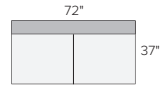

ARMLESS CHAIR
Dawson Bone \$899
Tepic Grey \$899

CORNER
Dawson Bone \$999
Tepic Grey \$999

66" LEFT-ARM SOFA
Dawson Bone \$1499
Tepic Grey \$1499

66" RIGHT-ARM SOFA
Dawson Bone \$1499
Tepic Grey \$1499

72" ARMLESS SOFA
Dawson Bone \$1499
Tepic Grey \$1499