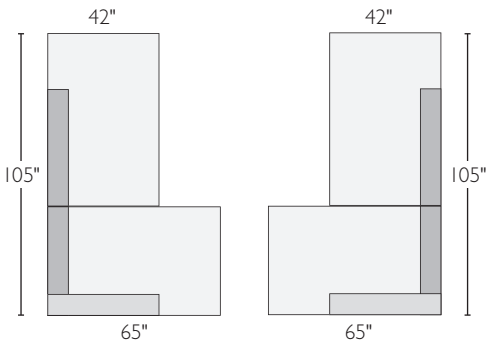

B 65" right-back sofa, right-arm chaise*

HARDING SECTIONAL COLLECTION

sectionals	overall dimensions	arm	seat	Arin	Tamm	Portofino
A 105"x65" two-piece sectional with left-back sofa	105w 65d 26h	22h	97w 46d 17h	115121* $2398	851281* $2598	900661* $4898
B 105"x65" two-piece sectional with right-back sofa	105w 65d 26h	22h	97w 46d 17h	722896* $2398	183661* $2598	221729* $4898
C 107"x107" three-piece sectional	107w 107d 26h	22h	80w 80d 17h	059664 $3397	222672 $3697	624406* $7197
D 117"x117" three-piece sectional	117w 117d 26h	22h	90w 90d 17h	888634 $3597	946872 $3897	994833* $7597
E 147"x107" four-piece sectional with left-arm chaise	147w 107d 26h	22h	120w 80d 17h	687429 $4496	666546 $4896	808193* $9396
F 147"x107" four-piece sectional with right-arm chaise	147w 107d 26h	22h	120w 80d 17h	766383 $4496	278268 $4896	006280* $9396
G 147"x117" four-piece sectional with left-arm chaise	147w 117d 26h	22h	120w 90d 17h	382116 $4596	441752 $4996	897960* $9596
H 147"x117" four-piece sectional with right-arm chaise	147w 117d 26h	22h	120w 90d 17h	319281 $4596	977408 $4996	542478* $9596
I 148"x107" five-piece sectional with left-back sofa	148w 107d 26h	22h	110w 88d 17h	436224* $4695	313397* $5195	068309* $9995
J 148"x107" five-piece sectional with right-back sofa	148w 107d 26h	22h	110w 88d 17h	752427* $4695	187984* $5195	375355* $9995

A left-arm chaise, 65" left-back sofa*