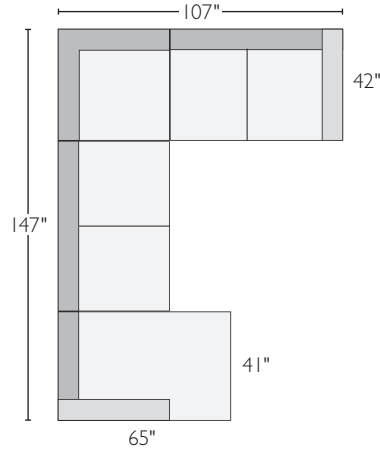

## PRODUCT DETAILS

- seat cushion blend-down
- frame style loose seat and back
- removable leg 2" feet
- arm height 22"
- seat height 17"
- seat depth 23"
- back height 26"
- overall height (with cushion) 32"

# HARDING SECTIONAL COLLECTION

sectionals	overall dimensions	arm	seat	Arin	Tamm	Portofino
A 105"x65" two-piece sectional with left-back sofa	105w 65d 26h	22h	97w 46d 17h	115121* \$2398	851281* \$2598	900661* \$4898
B 105"x65" two-piece sectional with right-back sofa	105w 65d 26h	22h	97w 46d 17h	722896* \$2398	183661* \$2598	221729* \$4898
C 107"x107" three-piece sectional	107w 107d 26h	22h	80w 80d 17h	059664 \$3397	222672 \$3697	624406* \$7197
D 117"x117" three-piece sectional	117w 117d 26h	22h	90w 90d 17h	888634 \$3597	946872 \$3897	994833* \$7597
E 147"x107" four-piece sectional with left-arm chaise	147w 107d 26h	22h	120w 80d 17h	687429 \$4496	666546 \$4896	808193* \$9396
F 147"x107" four-piece sectional with right-arm chaise	147w 107d 26h	22h	120w 80d 17h	766383 \$4496	278268 \$4896	006280* \$9396
G 147"x117" four-piece sectional with left-arm chaise	147w 117d 26h	22h	120w 90d 17h	382116 \$4596	441752 \$4996	897960* \$9596
H 147"x117" four-piece sectional with right-arm chaise	147w 117d 26h	22h	120w 90d 17h	319281 \$4596	977408 \$4996	542478* \$9596
I 148"x107" five-piece sectional with left-back sofa	148w 107d 26h	22h	110w 88d 17h	436224* \$4695	313397* \$5195	068309* \$9995
J 148"x107" five-piece sectional with right-back sofa	148w 107d 26h	22h	110w 88d 17h	752427* \$4695	187984* \$5195	375355* \$9995

A left-arm chaise, 65" left-back sofa\*

B 65" right-back sofa, right-arm chaise\*

C 65" left-arm sofa, corner, 65" right-arm sofa

D 75" left-arm sofa, corner, 75" right-arm sofa

E left-arm chaise, armless sofa, corner, 65" right-arm sofa