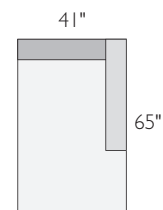

## PRODUCT DETAILS

- seat cushion blend-down
- frame style loose seat and back
- removable leg 2" feet
- arm height 22"
- seat height 17"
- seat depth 23"
- back height 26"
- overall height (with cushion) 32"

A 20" cocktail ottoman\*

B 30" cocktail ottoman\*

C ottoman

D armless sofa

E 65" left-arm sofa

F 65" right-arm sofa

G 65" left-back sofa\*

H 65" right-back sofa\*

I 75" left-arm sofa

J 75" right-arm sofa

K armless chair\*

L corner

M left-arm chair\*

N right-arm chair\*

O left-arm chaise

P right-arm chaise

## HARDING SOFA WITH CHAISE COLLECTION

sofa with chaise	overall dimensions	arm	seat	Arin	Tamm	Portofino
A 106" sofa with left-arm chaise	106w 65d 26h	22h	90w 46d 17h	282837 <b>\$2398</b>	325353 <b>\$2598</b>	139473* <b>\$4898</b>
B 106" sofa with right-arm chaise	106w 65d 26h	22h	90w 46d 17h	895562 <b>\$2398</b>	083379 <b>\$2598</b>	842462* <b>\$4898</b>
C 116" sofa with left-arm chaise	116w 65d 26h	22h	100w 46d 17h	178773 <b>\$2498</b>	243822 <b>\$2698</b>	618663* <b>\$5098</b>
D 116" sofa with right-arm chaise	116w 65d 26h	22h	100w 46d 17h	405829 <b>\$2498</b>	410398 <b>\$2698</b>	320922* <b>\$5098</b>