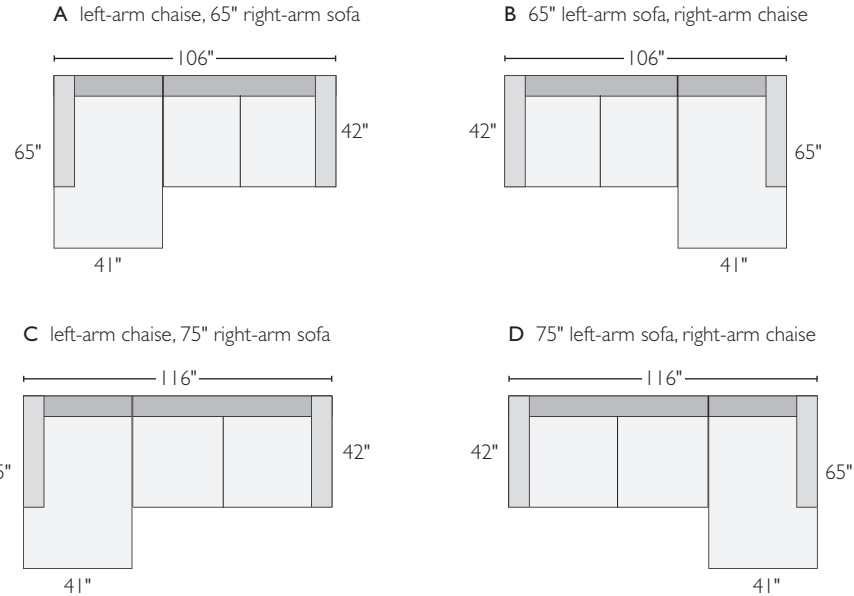

A 20" cocktail ottoman\*

B 30" cocktail ottoman\*

C ottoman

D armless sofa

E 65" left-arm sofa

F 65" right-arm sofa

G 65" left-back sofa\*

H 65" right-back sofa\*

I 75" left-arm sofa

J 75" right-arm sofa

K armless chair\*

L corner

M left-arm chair\*

N right-arm chair\*

O left-arm chaise

P right-arm chaise

## HARDING SOFA WITH CHAISE COLLECTION

sofa with chaise	overall dimensions	arm	seat	Arin	Tamm	Portofino
A 106" sofa with left-arm chaise	106w 65d 26h	22h	90w 46d 17h	282837 <b>\$2398</b>	325353 <b>\$2598</b>	139473* <b>\$4898</b>
B 106" sofa with right-arm chaise	106w 65d 26h	22h	90w 46d 17h	895562 <b>\$2398</b>	083379 <b>\$2598</b>	842462* <b>\$4898</b>
C 116" sofa with left-arm chaise	116w 65d 26h	22h	100w 46d 17h	178773 <b>\$2498</b>	243822 <b>\$2698</b>	618663* <b>\$5098</b>
D 116" sofa with right-arm chaise	116w 65d 26h	22h	100w 46d 17h	405829 <b>\$2498</b>	410398 <b>\$2698</b>	320922* <b>\$5098</b>