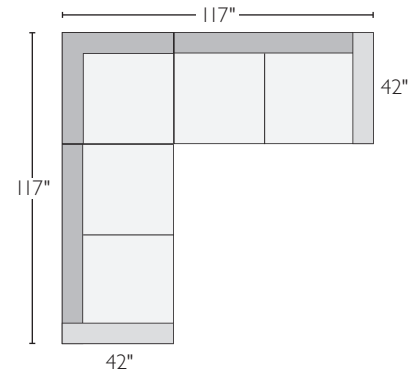

## PRODUCT DETAILS

- seat cushion blend-down
- frame style loose seat and back
- removable leg 2" feet
- arm height 22"
- seat height 17"
- seat depth 23"
- back height 26"
- overall height (with cushion) 32"

# HARDING SECTIONAL COLLECTION

sectionals	overall dimensions	arm	seat	Arin	Tamm	Portofino
A 105"x65" two-piece sectional with left-back sofa	105w 65d 26h	22h	97w 46d 17h	115121* \$2398	851281* \$2598	900661* \$4898
B 105"x65" two-piece sectional with right-back sofa	105w 65d 26h	22h	97w 46d 17h	722896* \$2398	183661* \$2598	221729* \$4898
C 107"x107" three-piece sectional	107w 107d 26h	22h	80w 80d 17h	059664 \$3397	222672 \$3697	624406* \$7197
D 117"x117" three-piece sectional	117w 117d 26h	22h	90w 90d 17h	888634 \$3597	946872 \$3897	994833* \$7597
E 147"x107" four-piece sectional with left-arm chaise	147w 107d 26h	22h	120w 80d 17h	687429 \$4496	666546 \$4896	808193* \$9396
F 147"x107" four-piece sectional with right-arm chaise	147w 107d 26h	22h	120w 80d 17h	766383 \$4496	278268 \$4896	006280* \$9396
G 147"x117" four-piece sectional with left-arm chaise	147w 117d 26h	22h	120w 90d 17h	382116 \$4596	441752 \$4996	897960* \$9596
H 147"x117" four-piece sectional with right-arm chaise	147w 117d 26h	22h	120w 90d 17h	319281 \$4596	977408 \$4996	542478* \$9596
I 148"x107" five-piece sectional with left-back sofa	148w 107d 26h	22h	110w 88d 17h	436224* \$4695	313397* \$5195	068309* \$9995
J 148"x107" five-piece sectional with right-back sofa	148w 107d 26h	22h	110w 88d 17h	752427* \$4695	187984* \$5195	375355* \$9995

A left-arm chaise, 65" left-back sofa\*

B 65" right-back sofa, right-arm chaise\*

C 65" left-arm sofa, corner, 65" right-arm sofa

D 75" left-arm sofa, corner, 75" right-arm sofa

E left-arm chaise, armless sofa, corner, 65" right-arm sofa