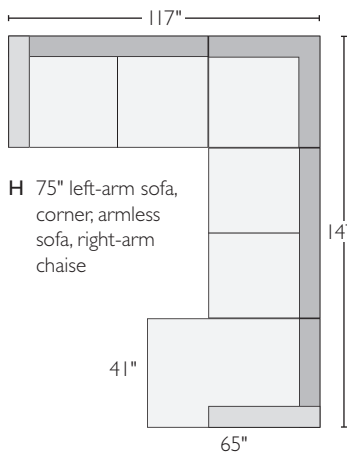

## PRODUCT DETAILS

- seat cushion blend-down
- frame style loose seat and back
- removable leg 2" feet
- arm height 22"
- seat height 17"
- seat depth 23"
- back height 26"
- overall height (with cushion) 32"

A left-arm chaise, 65" left-back sofa\*

B 65" right-back sofa, right-arm chaise\*

C 65" left-arm sofa, corner, 65" right-arm sofa

D 75" left-arm sofa, corner, 75" right-arm sofa

E left-arm chaise, armless sofa, corner, 65" right-arm sofa

F 65" left-arm sofa, corner, armless sofa, right-arm chaise

G left-arm chaise, armless sofa, corner, 75" right-arm sofa

H 75" left-arm sofa, corner, armless sofa, right-arm chaise

I 30"x42" ottoman, corner, armless sofa, corner, 65" left-back sofa\*