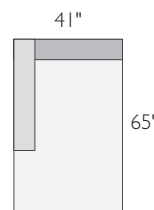

## PRODUCT DETAILS

- seat cushion blend-down
- frame style loose seat and back
- removable leg 2" feet
- arm height 22"
- seat height 17"
- seat depth 23"
- back height 26"
- overall height (with cushion) 32"

A 20" cocktail ottoman\*

B 30" cocktail ottoman\*

C ottoman

D armless sofa

E 65" left-arm sofa

F 65" right-arm sofa

G 65" left-back sofa\*

H 65" right-back sofa\*

I 75" left-arm sofa

J 75" right-arm sofa

K armless chair\*

L corner

M left-arm chair\*

N right-arm chair\*

O left-arm chaise

P right-arm chaise

## HARDING SOFA WITH CHAISE COLLECTION

sofa with chaise	overall dimensions	arm	seat	Arin	Tamm	Portofino
A 106" sofa with left-arm chaise	106w 65d 26h	22h	90w 46d 17h	282837 <b>\$2398</b>	325353 <b>\$2598</b>	139473* <b>\$4898</b>
B 106" sofa with right-arm chaise	106w 65d 26h	22h	90w 46d 17h	895562 <b>\$2398</b>	083379 <b>\$2598</b>	842462* <b>\$4898</b>
C 116" sofa with left-arm chaise	116w 65d 26h	22h	100w 46d 17h	178773 <b>\$2498</b>	243822 <b>\$2698</b>	618663* <b>\$5098</b>
D 116" sofa with right-arm chaise	116w 65d 26h	22h	100w 46d 17h	405829 <b>\$2498</b>	410398 <b>\$2698</b>	320922* <b>\$5098</b>