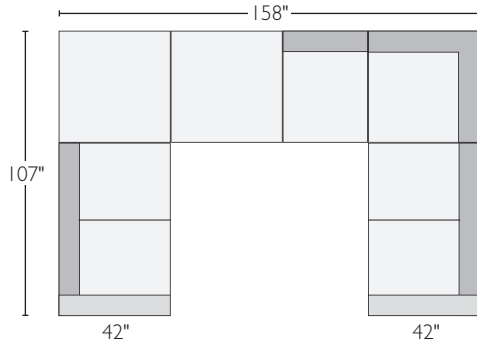

HARDING SECTIONAL COLLECTION

<i>sectionals</i>	<i>overall dimensions</i>	<i>arm</i>	<i>seat</i>	<i>Arin</i>	<i>Tamm</i>	<i>Portofino</i>
A 158"x107" six-piece sectional	158w 107d 26h	22h	101w 80d 17h	901040* $5194	503548* $5794	170223* $11294
B 158"x117" six-piece sectional	158w 117d 26h	22h	101w 90d 17h	979576* $5394	691754* $5994	190409* $11694

A 65" left-arm sofa, ottoman, ottoman, armless chair; corner, 65" right-arm sofa