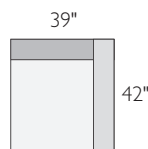

A 20" cocktail ottoman\*

B 30" cocktail ottoman\*

C ottoman

D armless sofa

E 65" left-arm sofa

F 65" right-arm sofa

G 65" left-back sofa\*

H 65" right-back sofa\*

I 75" left-arm sofa

J 75" right-arm sofa

K armless chair\*

L corner

M left-arm chair\*

N right-arm chair\*

O left-arm chaise

P right-arm chaise

## HARDING SOFA WITH CHAISE COLLECTION

sofa with chaise	overall dimensions	arm	seat	Arin	Tamm	Portofino
A 106" sofa with left-arm chaise	106w 65d 26h	22h	90w 46d 17h	282837 <b>\$2398</b>	325353 <b>\$2598</b>	139473* <b>\$4898</b>
B 106" sofa with right-arm chaise	106w 65d 26h	22h	90w 46d 17h	895562 <b>\$2398</b>	083379 <b>\$2598</b>	842462* <b>\$4898</b>
C 116" sofa with left-arm chaise	116w 65d 26h	22h	100w 46d 17h	178773 <b>\$2498</b>	243822 <b>\$2698</b>	618663* <b>\$5098</b>
D 116" sofa with right-arm chaise	116w 65d 26h	22h	100w 46d 17h	405829 <b>\$2498</b>	410398 <b>\$2698</b>	320922* <b>\$5098</b>