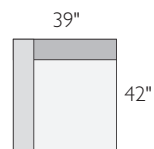

A 20" cocktail ottoman\*

B 30" cocktail ottoman\*

C ottoman

D armless sofa

E 65" left-arm sofa

F 65" right-arm sofa

G 65" left-back sofa\*

H 65" right-back sofa\*

I 75" left-arm sofa

J 75" right-arm sofa

K armless chair\*

L corner

M left-arm chair\*

N right-arm chair\*

O left-arm chaise

P right-arm chaise

## HARDING SOFA WITH CHAISE COLLECTION

sofa with chaise	overall dimensions	arm	seat	Arin	Tamm	Portofino
A 106" sofa with left-arm chaise	106w 65d 26h	22h	90w 46d 17h	282837 <b>\$2398</b>	325353 <b>\$2598</b>	139473* <b>\$4898</b>
B 106" sofa with right-arm chaise	106w 65d 26h	22h	90w 46d 17h	895562 <b>\$2398</b>	083379 <b>\$2598</b>	842462* <b>\$4898</b>
C 116" sofa with left-arm chaise	116w 65d 26h	22h	100w 46d 17h	178773 <b>\$2498</b>	243822 <b>\$2698</b>	618663* <b>\$5098</b>
D 116" sofa with right-arm chaise	116w 65d 26h	22h	100w 46d 17h	405829 <b>\$2498</b>	410398 <b>\$2698</b>	320922* <b>\$5098</b>