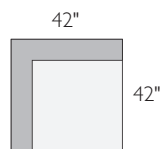

A 20" cocktail ottoman\*

B 30" cocktail ottoman\*

C ottoman

D armless sofa

E 65" left-arm sofa

F 65" right-arm sofa

G 65" left-back sofa\*

H 65" right-back sofa\*

I 75" left-arm sofa

J 75" right-arm sofa

K armless chair\*

L corner

M left-arm chair\*

N right-arm chair\*

O left-arm chaise

P right-arm chaise

## HARDING SOFA WITH CHAISE COLLECTION

sofa with chaise	overall dimensions	arm	seat	Arin	Tamm	Portofino
A 106" sofa with left-arm chaise	106w 65d 26h	22h	90w 46d 17h	282837 <b>\$2398</b>	325353 <b>\$2598</b>	139473* <b>\$4898</b>
B 106" sofa with right-arm chaise	106w 65d 26h	22h	90w 46d 17h	895562 <b>\$2398</b>	083379 <b>\$2598</b>	842462* <b>\$4898</b>
C 116" sofa with left-arm chaise	116w 65d 26h	22h	100w 46d 17h	178773 <b>\$2498</b>	243822 <b>\$2698</b>	618663* <b>\$5098</b>
D 116" sofa with right-arm chaise	116w 65d 26h	22h	100w 46d 17h	405829 <b>\$2498</b>	410398 <b>\$2698</b>	320922* <b>\$5098</b>