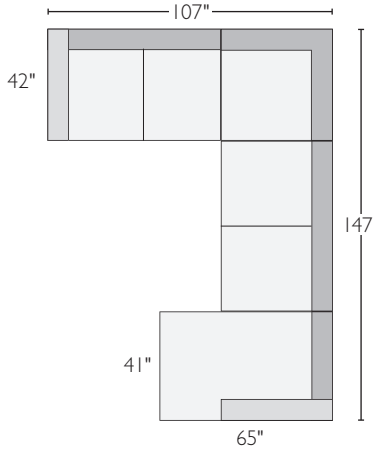

F 65" left-arm sofa, corner, armless sofa, right-arm chaise