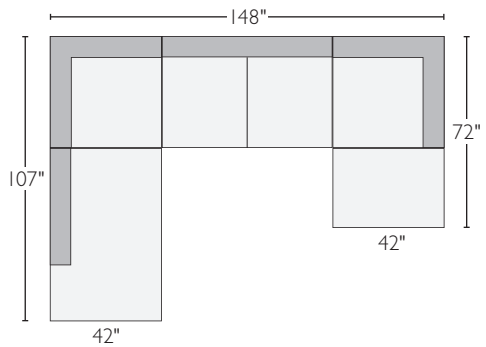

## PRODUCT DETAILS

- seat cushion blend-down
- frame style loose seat and back
- removable leg 2" feet
- arm height 22"
- seat height 17"
- seat depth 23"
- back height 26"
- overall height (with cushion) 32"

A left-arm chaise, 65" left-back sofa\*

B 65" right-back sofa, right-arm chaise\*

C 65" left-arm sofa, corner, 65" right-arm sofa

D 75" left-arm sofa, corner, 75" right-arm sofa

E left-arm chaise, armless sofa, corner, 65" right-arm sofa

F 65" left-arm sofa, corner, armless sofa, right-arm chaise

G left-arm chaise, armless sofa, corner, 75" right-arm sofa

H 75" left-arm sofa, corner, armless sofa, right-arm chaise

I 30"x42" ottoman, corner, armless sofa, corner, 65" left-back sofa\*

# HARDING SECTIONAL COLLECTION

<i>sectionals</i>	<i>overall dimensions</i>	<i>arm</i>	<i>seat</i>	<i>Arin</i>	<i>Tamm</i>	<i>Portofino</i>
<b>A</b> 158"x107" six-piece sectional	158w 107d 26h	22h	101w 80d 17h	901040* <b>\$5194</b>	503548* <b>\$5794</b>	170223* <b>\$11294</b>
<b>B</b> 158"x117" six-piece sectional	158w 117d 26h	22h	101w 90d 17h	979576* <b>\$5394</b>	691754* <b>\$5994</b>	190409* <b>\$11694</b>