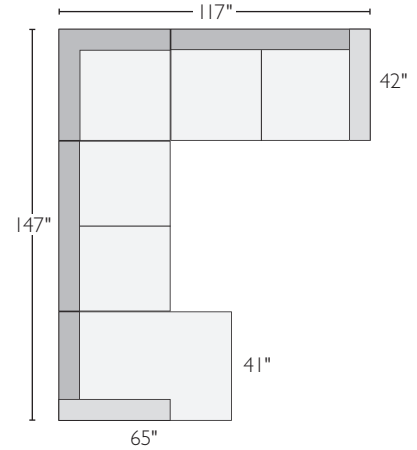

G left-arm chaise, armless sofa, corner, 75" right-arm sofa