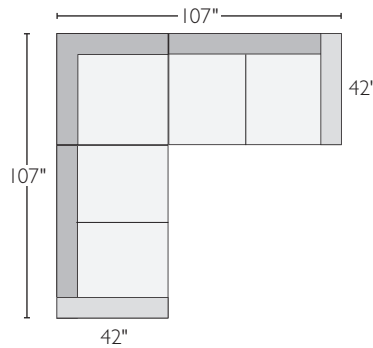

C 65" left-arm sofa, corner, 65" right-arm sofa