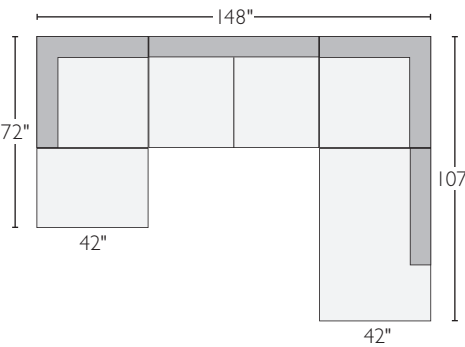

## PRODUCT DETAILS

- seat cushion blend-down
- frame style loose seat and back
- removable leg 2" feet
- arm height 22"
- seat height 17"
- seat depth 23"
- back height 26"
- overall height (with cushion) 32"

F 65" left-arm sofa, corner, armless sofa, right-arm chaise

G left-arm chaise, armless sofa, corner, 75" right-arm sofa

H 75" left-arm sofa, corner, armless sofa, right-arm chaise

I 30"x42" ottoman, corner, armless sofa, corner, 65" left-back sofa\*

# HARDING SECTIONAL COLLECTION

<i>sectionals</i>	<i>overall dimensions</i>	<i>arm</i>	<i>seat</i>	<i>Arin</i>	<i>Tamm</i>	<i>Portofino</i>
<b>A</b> 158"x107" six-piece sectional	158w 107d 26h	22h	101w 80d 17h	901040* <b>\$5194</b>	503548* <b>\$5794</b>	170223* <b>\$11294</b>
<b>B</b> 158"x117" six-piece sectional	158w 117d 26h	22h	101w 90d 17h	979576* <b>\$5394</b>	691754* <b>\$5994</b>	190409* <b>\$11694</b>