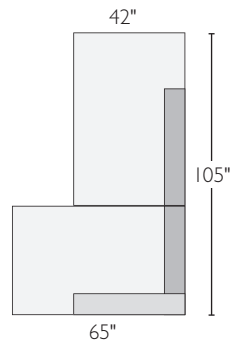

B 65" right-back sofa, right-arm chaise*