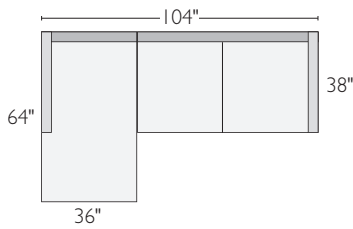

A left-arm chaise, right-arm sofa