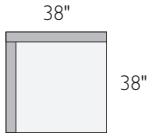

PRODUCT DETAILS

- | | |
|---------------------------------|---------------------------------|
| • seat cushion | spring and down |
| • frame style | loose seat and back |
| • removable leg | 6¼" wood legs in charcoal stain |
| • arm height | 26" |
| • seat height | 18" |
| • seat depth | 23" |
| • back height | 31" |
| • overall height (with cushion) | 34" |

We're here to help you with your selection.

If you have questions or would like to order one of these custom pieces, please call us at 800.301.9720.

HARRISON SECTIONAL PIECES

item	dimensions	arm	seat	Kismet	
A corner	38w 38d 31h	—	23w 23d 18h	970494	\$999
B left-arm chaise	36w 64d 31h	26h	31w 49d 18h	232983	\$1399
C right-arm chaise	36w 64d 31h	26h	31w 49d 18h	519383	\$1399
D left-arm sofa	68w 38d 31h	26h	63w 23d 18h	344274	\$1499
E right-arm sofa	68w 38d 31h	26h	63w 23d 18h	983221	\$1499

A corner

B left-arm chaise

C right-arm chaise

D left-arm sofa

E right-arm sofa

HARRISON SECTIONAL COLLECTION

sofa with chaise	overall dimensions	arm	seat	Kismet	
A 104" sofa with left-arm chaise	104w 64d 31h	26h	94w 49d 18h	749697	\$2898
B 104" sofa with right-arm chaise	104w 64d 31h	26h	94w 49d 18h	840093	\$2898
sectionals					
C 106"x106" three-piece sectional	106w 106d 31h	26h	86w 86d 18h	136696	\$3997