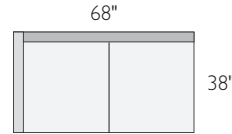

PRODUCT DETAILS

- | | |
|---------------------------------|---------------------------------|
| • seat cushion | spring and down |
| • frame style | loose seat and back |
| • removable leg | 6¼" wood legs in charcoal stain |
| • arm height | 26" |
| • seat height | 18" |
| • seat depth | 23" |
| • back height | 31" |
| • overall height (with cushion) | 34" |

We're here to help you with your selection.

If you have questions or would like to order one of these custom pieces, please call us at 800.301.9720.

HARRISON SECTIONAL PIECES

item	dimensions	arm	seat	Kismet	
A corner	38w 38d 31h	—	23w 23d 18h	970494	\$999
B left-arm chaise	36w 64d 31h	26h	31w 49d 18h	232983	\$1399
C right-arm chaise	36w 64d 31h	26h	31w 49d 18h	519383	\$1399
D left-arm sofa	68w 38d 31h	26h	63w 23d 18h	344274	\$1499
E right-arm sofa	68w 38d 31h	26h	63w 23d 18h	983221	\$1499

A corner

B left-arm chaise

C right-arm chaise

D left-arm sofa

E right-arm sofa

HARRISON SECTIONAL COLLECTION

sofa with chaise	overall dimensions	arm	seat	Kismet	
A 104" sofa with left-arm chaise	104w 64d 31h	26h	94w 49d 18h	749697	\$2898
B 104" sofa with right-arm chaise	104w 64d 31h	26h	94w 49d 18h	840093	\$2898
sectionals					
C 106"x106" three-piece sectional	106w 106d 31h	26h	86w 86d 18h	136696	\$3997