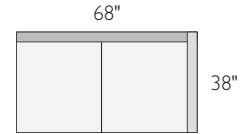

PRODUCT DETAILS

- | | |
|---------------------------------|---------------------------------|
| • seat cushion | spring and down |
| • frame style | loose seat and back |
| • removable leg | 6¼" wood legs in charcoal stain |
| • arm height | 26" |
| • seat height | 18" |
| • seat depth | 23" |
| • back height | 31" |
| • overall height (with cushion) | 34" |

We're here to help you with your selection.

If you have questions or would like to order one of these custom pieces, please call us at 800.301.9720.

HARRISON SECTIONAL PIECES

item	dimensions	arm	seat	Kismet	
A corner	38w 38d 31h	—	23w 23d 18h	970494	\$999
B left-arm chaise	36w 64d 31h	26h	31w 49d 18h	232983	\$1399
C right-arm chaise	36w 64d 31h	26h	31w 49d 18h	519383	\$1399
D left-arm sofa	68w 38d 31h	26h	63w 23d 18h	344274	\$1499
E right-arm sofa	68w 38d 31h	26h	63w 23d 18h	983221	\$1499

A corner

B left-arm chaise

C right-arm chaise

D left-arm sofa

E right-arm sofa

HARRISON SECTIONAL COLLECTION

sofa with chaise	overall dimensions	arm	seat	Kismet	
A 104" sofa with left-arm chaise	104w 64d 31h	26h	94w 49d 18h	749697	\$2898
B 104" sofa with right-arm chaise	104w 64d 31h	26h	94w 49d 18h	840093	\$2898
sectionals					
C 106"x106" three-piece sectional	106w 106d 31h	26h	86w 86d 18h	136696	\$3997