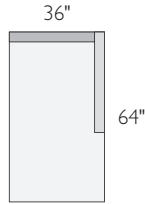

PRODUCT DETAILS

- | | |
|---------------------------------|---------------------------------|
| • seat cushion | spring and down |
| • frame style | loose seat and back |
| • removable leg | 6¼" wood legs in charcoal stain |
| • arm height | 26" |
| • seat height | 18" |
| • seat depth | 23" |
| • back height | 31" |
| • overall height (with cushion) | 34" |

We're here to help you with your selection.

If you have questions or would like to order one of these custom pieces, please call us at 800.301.9720.

HARRISON SECTIONAL PIECES

item	dimensions	arm	seat	Kismet	
A corner	38w 38d 31h	—	23w 23d 18h	970494	\$999
B left-arm chaise	36w 64d 31h	26h	31w 49d 18h	232983	\$1399
C right-arm chaise	36w 64d 31h	26h	31w 49d 18h	519383	\$1399
D left-arm sofa	68w 38d 31h	26h	63w 23d 18h	344274	\$1499
E right-arm sofa	68w 38d 31h	26h	63w 23d 18h	983221	\$1499

A corner

B left-arm chaise

C right-arm chaise

D left-arm sofa

E right-arm sofa

HARRISON SECTIONAL COLLECTION

sofa with chaise	overall dimensions	arm	seat	Kismet	
A 104" sofa with left-arm chaise	104w 64d 31h	26h	94w 49d 18h	749697	\$2898
B 104" sofa with right-arm chaise	104w 64d 31h	26h	94w 49d 18h	840093	\$2898
sectionals					
C 106"x106" three-piece sectional	106w 106d 31h	26h	86w 86d 18h	136696	\$3997