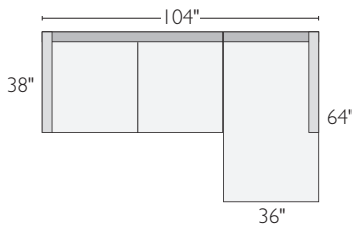

B left-arm sofa, right-arm chaise