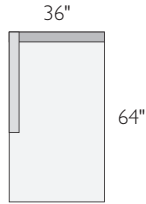

PRODUCT DETAILS

- | | |
|---------------------------------|---------------------------------|
| • seat cushion | spring and down |
| • frame style | loose seat and back |
| • removable leg | 6¼" wood legs in charcoal stain |
| • arm height | 26" |
| • seat height | 18" |
| • seat depth | 23" |
| • back height | 31" |
| • overall height (with cushion) | 34" |

We're here to help you with your selection.

If you have questions or would like to order one of these custom pieces, please call us at 800.301.9720.

HARRISON SECTIONAL PIECES

item	dimensions	arm	seat	Kismet	
A corner	38w 38d 31h	—	23w 23d 18h	970494	\$999
B left-arm chaise	36w 64d 31h	26h	31w 49d 18h	232983	\$1399
C right-arm chaise	36w 64d 31h	26h	31w 49d 18h	519383	\$1399
D left-arm sofa	68w 38d 31h	26h	63w 23d 18h	344274	\$1499
E right-arm sofa	68w 38d 31h	26h	63w 23d 18h	983221	\$1499

A corner

B left-arm chaise

C right-arm chaise

D left-arm sofa

E right-arm sofa

HARRISON SECTIONAL COLLECTION

sofa with chaise	overall dimensions	arm	seat	Kismet	
A 104" sofa with left-arm chaise	104w 64d 31h	26h	94w 49d 18h	749697	\$2898
B 104" sofa with right-arm chaise	104w 64d 31h	26h	94w 49d 18h	840093	\$2898
sectionals					
C 106"x106" three-piece sectional	106w 106d 31h	26h	86w 86d 18h	136696	\$3997