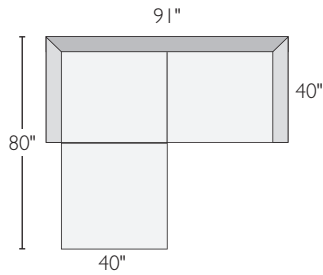

HOLDEN SECTIONAL COLLECTION

<i>sofa with chaise</i>	<i>overall dimensions</i>	<i>arm</i>	<i>seat</i>	<i>Kellen</i>	
A 91" sofa with ottoman chaise	91w 80d 27h	27h	74w 66d 18h	651989	$2798
B 114" sofa with left-arm chaise	114w 79d 27h	27h	98w 65d 18h	574479	$3298
C 114" sofa with right-arm chaise	114w 79d 27h	27h	98w 65d 18h	687701	$3298
<i>sectionals</i>					
D 112"x107" three-piece sectional with left-back sofa	112w 107d 27h	27h	92w 89d 18h	356711	$3897
E 112"x107" three-piece sectional with right-back sofa	112w 107d 27h	27h	92w 89d 18h	790343	$3897
F 112"x112" three-piece sectional	112w 112d 27h	27h	89w 89d 18h	956210	$4197
G 147"x112" four-piece sectional with left-back sofa	147w 112d 27h	27h	132w 89d 18h	924359	$4596
H 147"x112" four-piece sectional with right-back sofa	147w 112d 27h	27h	132w 89d 18h	020337	$4596

A 91" sofa with ottoman on left