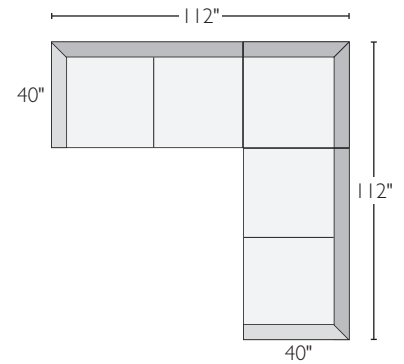

I 91" sofa

HOLDEN SECTIONAL COLLECTION

<i>sofa with chaise</i>	<i>overall dimensions</i>	<i>arm</i>	<i>seat</i>	<i>Kellen</i>	
A 91" sofa with ottoman chaise	91w 80d 27h	27h	74w 66d 18h	651989	\$2798
B 114" sofa with left-arm chaise	114w 79d 27h	27h	98w 65d 18h	574479	\$3298
C 114" sofa with right-arm chaise	114w 79d 27h	27h	98w 65d 18h	687701	\$3298
<i>sectionals</i>					
D 112"x107" three-piece sectional with left-back sofa	112w 107d 27h	27h	92w 89d 18h	356711	\$3897
E 112"x107" three-piece sectional with right-back sofa	112w 107d 27h	27h	92w 89d 18h	790343	\$3897
F 112"x112" three-piece sectional	112w 112d 27h	27h	89w 89d 18h	956210	\$4197
G 147"x112" four-piece sectional with left-back sofa	147w 112d 27h	27h	132w 89d 18h	924359	\$4596
H 147"x112" four-piece sectional with right-back sofa	147w 112d 27h	27h	132w 89d 18h	020337	\$4596

A 91" sofa with ottoman on left

B left-arm chaise, right-arm sofa

C left-arm sofa, right-arm chaise

D left-arm sofa, corner, left-back sofa

E right-back sofa, corner, right-arm sofa

F left-arm sofa, corner, right-arm sofa