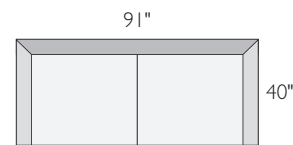

We're here to help you with your selection.

If you have questions or would like to order one of these custom pieces, please call us at 800.301.9720.

HOLDEN SECTIONAL PIECES

item	dimensions	arm	seat	Kellen	
A ottoman	40w 40d 18h	—	—	212948	\$699
B corner	40w 40d 27h	—	25w 25d 18h	370652	\$999
C left-arm chaise	42w 79d 27h	27h	34w 65d 18h	790959	\$1699
D right-arm chaise	42w 79d 27h	27h	34w 65d 18h	808071	\$1699
E left-arm sofa	72w 40d 27h	27h	64w 25d 18h	695461	\$1599
F right-arm sofa	72w 40d 27h	27h	64w 25d 18h	473490	\$1599
G left-back sofa	67w 40d 27h	—	67w 25d 18h	818482	\$1299
H right-back sofa	67w 40d 27h	—	67w 25d 18h	266509	\$1299
I 91" sofa	91w 40d 27h	27h	74w 25d 18h	637569	\$2099

A ottoman

B corner

C left-arm chaise

D right-arm chaise

E left-arm sofa

F right-arm sofa

G left-back sofa

H right-back sofa

I 91" sofa

HOLDEN SECTIONAL COLLECTION

<i>sofa with chaise</i>	<i>overall dimensions</i>	<i>arm</i>	<i>seat</i>	<i>Kellen</i>	
A 91" sofa with ottoman chaise	91w 80d 27h	27h	74w 66d 18h	651989	\$2798
B 114" sofa with left-arm chaise	114w 79d 27h	27h	98w 65d 18h	574479	\$3298
C 114" sofa with right-arm chaise	114w 79d 27h	27h	98w 65d 18h	687701	\$3298
<i>sectionals</i>					
D 112"x107" three-piece sectional with left-back sofa	112w 107d 27h	27h	92w 89d 18h	356711	\$3897
E 112"x107" three-piece sectional with right-back sofa	112w 107d 27h	27h	92w 89d 18h	790343	\$3897
F 112"x112" three-piece sectional	112w 112d 27h	27h	89w 89d 18h	956210	\$4197
G 147"x112" four-piece sectional with left-back sofa	147w 112d 27h	27h	132w 89d 18h	924359	\$4596
H 147"x112" four-piece sectional with right-back sofa	147w 112d 27h	27h	132w 89d 18h	020337	\$4596