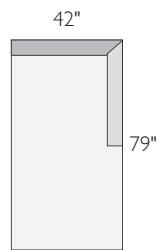

We're here to help you with your selection.

If you have questions or would like to order one of these custom pieces, please call us at 800.301.9720.

HOLDEN SECTIONAL PIECES

item	dimensions	arm	seat	Kellen	
A ottoman	40w 40d 18h	—	—	212948	\$699
B corner	40w 40d 27h	—	25w 25d 18h	370652	\$999
C left-arm chaise	42w 79d 27h	27h	34w 65d 18h	790959	\$1699
D right-arm chaise	42w 79d 27h	27h	34w 65d 18h	808071	\$1699
E left-arm sofa	72w 40d 27h	27h	64w 25d 18h	695461	\$1599
F right-arm sofa	72w 40d 27h	27h	64w 25d 18h	473490	\$1599
G left-back sofa	67w 40d 27h	—	67w 25d 18h	818482	\$1299
H right-back sofa	67w 40d 27h	—	67w 25d 18h	266509	\$1299
I 91" sofa	91w 40d 27h	27h	74w 25d 18h	637569	\$2099

A ottoman

B corner

C left-arm chaise

D right-arm chaise

E left-arm sofa

F right-arm sofa

G left-back sofa

H right-back sofa

I 91" sofa

HOLDEN SECTIONAL COLLECTION

<i>sofa with chaise</i>	<i>overall dimensions</i>	<i>arm</i>	<i>seat</i>	<i>Kellen</i>	
A 91" sofa with ottoman chaise	91w 80d 27h	27h	74w 66d 18h	651989	\$2798
B 114" sofa with left-arm chaise	114w 79d 27h	27h	98w 65d 18h	574479	\$3298
C 114" sofa with right-arm chaise	114w 79d 27h	27h	98w 65d 18h	687701	\$3298
<i>sectionals</i>					
D 112"x107" three-piece sectional with left-back sofa	112w 107d 27h	27h	92w 89d 18h	356711	\$3897
E 112"x107" three-piece sectional with right-back sofa	112w 107d 27h	27h	92w 89d 18h	790343	\$3897
F 112"x112" three-piece sectional	112w 112d 27h	27h	89w 89d 18h	956210	\$4197
G 147"x112" four-piece sectional with left-back sofa	147w 112d 27h	27h	132w 89d 18h	924359	\$4596
H 147"x112" four-piece sectional with right-back sofa	147w 112d 27h	27h	132w 89d 18h	020337	\$4596