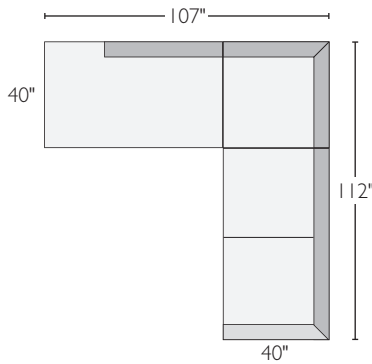

I 91" sofa

HOLDEN SECTIONAL COLLECTION

<i>sofa with chaise</i>	<i>overall dimensions</i>	<i>arm</i>	<i>seat</i>	<i>Kellen</i>	
A 91" sofa with ottoman chaise	91w 80d 27h	27h	74w 66d 18h	651989	\$2798
B 114" sofa with left-arm chaise	114w 79d 27h	27h	98w 65d 18h	574479	\$3298
C 114" sofa with right-arm chaise	114w 79d 27h	27h	98w 65d 18h	687701	\$3298
<i>sectionals</i>					
D 112"x107" three-piece sectional with left-back sofa	112w 107d 27h	27h	92w 89d 18h	356711	\$3897
E 112"x107" three-piece sectional with right-back sofa	112w 107d 27h	27h	92w 89d 18h	790343	\$3897
F 112"x112" three-piece sectional	112w 112d 27h	27h	89w 89d 18h	956210	\$4197
G 147"x112" four-piece sectional with left-back sofa	147w 112d 27h	27h	132w 89d 18h	924359	\$4596
H 147"x112" four-piece sectional with right-back sofa	147w 112d 27h	27h	132w 89d 18h	020337	\$4596

A 91" sofa with ottoman on left

B left-arm chaise, right-arm sofa

C left-arm sofa, right-arm chaise

D left-arm sofa, corner, left-back sofa

E right-back sofa, corner, right-arm sofa

F left-arm sofa, corner, right-arm sofa