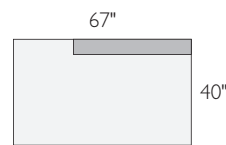

We're here to help you with your selection.

If you have questions or would like to order one of these custom pieces, please call us at 800.301.9720.

HOLDEN SECTIONAL PIECES

item	dimensions	arm	seat	Kellen	
A ottoman	40w 40d 18h	—	—	212948	\$699
B corner	40w 40d 27h	—	25w 25d 18h	370652	\$999
C left-arm chaise	42w 79d 27h	27h	34w 65d 18h	790959	\$1699
D right-arm chaise	42w 79d 27h	27h	34w 65d 18h	808071	\$1699
E left-arm sofa	72w 40d 27h	27h	64w 25d 18h	695461	\$1599
F right-arm sofa	72w 40d 27h	27h	64w 25d 18h	473490	\$1599
G left-back sofa	67w 40d 27h	—	67w 25d 18h	818482	\$1299
H right-back sofa	67w 40d 27h	—	67w 25d 18h	266509	\$1299
I 91" sofa	91w 40d 27h	27h	74w 25d 18h	637569	\$2099

A ottoman

B corner

C left-arm chaise

D right-arm chaise

E left-arm sofa

F right-arm sofa

G left-back sofa

H right-back sofa

I 91" sofa

HOLDEN SECTIONAL COLLECTION

<i>sofa with chaise</i>	<i>overall dimensions</i>	<i>arm</i>	<i>seat</i>	<i>Kellen</i>	
A 91" sofa with ottoman chaise	91w 80d 27h	27h	74w 66d 18h	651989	\$2798
B 114" sofa with left-arm chaise	114w 79d 27h	27h	98w 65d 18h	574479	\$3298
C 114" sofa with right-arm chaise	114w 79d 27h	27h	98w 65d 18h	687701	\$3298
<i>sectionals</i>					
D 112"x107" three-piece sectional with left-back sofa	112w 107d 27h	27h	92w 89d 18h	356711	\$3897
E 112"x107" three-piece sectional with right-back sofa	112w 107d 27h	27h	92w 89d 18h	790343	\$3897
F 112"x112" three-piece sectional	112w 112d 27h	27h	89w 89d 18h	956210	\$4197
G 147"x112" four-piece sectional with left-back sofa	147w 112d 27h	27h	132w 89d 18h	924359	\$4596
H 147"x112" four-piece sectional with right-back sofa	147w 112d 27h	27h	132w 89d 18h	020337	\$4596