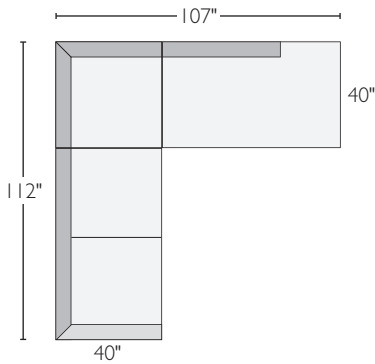

I 91" sofa

HOLDEN SECTIONAL COLLECTION

<i>sofa with chaise</i>	<i>overall dimensions</i>	<i>arm</i>	<i>seat</i>	<i>Kellen</i>	
A 91" sofa with ottoman chaise	91w 80d 27h	27h	74w 66d 18h	651989	\$2798
B 114" sofa with left-arm chaise	114w 79d 27h	27h	98w 65d 18h	574479	\$3298
C 114" sofa with right-arm chaise	114w 79d 27h	27h	98w 65d 18h	687701	\$3298
<i>sectionals</i>					
D 112"x107" three-piece sectional with left-back sofa	112w 107d 27h	27h	92w 89d 18h	356711	\$3897
E 112"x107" three-piece sectional with right-back sofa	112w 107d 27h	27h	92w 89d 18h	790343	\$3897
F 112"x112" three-piece sectional	112w 112d 27h	27h	89w 89d 18h	956210	\$4197
G 147"x112" four-piece sectional with left-back sofa	147w 112d 27h	27h	132w 89d 18h	924359	\$4596
H 147"x112" four-piece sectional with right-back sofa	147w 112d 27h	27h	132w 89d 18h	020337	\$4596

A 91" sofa with ottoman on left

B left-arm chaise, right-arm sofa

C left-arm sofa, right-arm chaise

D left-arm sofa, corner, left-back sofa

E right-back sofa, corner, right-arm sofa

F left-arm sofa, corner, right-arm sofa