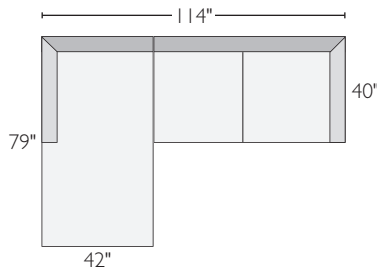

B left-arm chaise, right-arm sofa