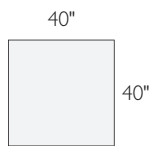

We're here to help you with your selection.

If you have questions or would like to order one of these custom pieces, please call us at 800.301.9720.

HOLDEN SECTIONAL PIECES

item	dimensions	arm	seat	Kellen	
A ottoman	40w 40d 18h	—	—	212948	$699
B corner	40w 40d 27h	—	25w 25d 18h	370652	$999
C left-arm chaise	42w 79d 27h	27h	34w 65d 18h	790959	$1699
D right-arm chaise	42w 79d 27h	27h	34w 65d 18h	808071	$1699
E left-arm sofa	72w 40d 27h	27h	64w 25d 18h	695461	$1599
F right-arm sofa	72w 40d 27h	27h	64w 25d 18h	473490	$1599
G left-back sofa	67w 40d 27h	—	67w 25d 18h	818482	$1299
H right-back sofa	67w 40d 27h	—	67w 25d 18h	266509	$1299
I 91" sofa	91w 40d 27h	27h	74w 25d 18h	637569	$2099

A ottoman