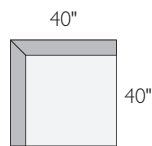

PRODUCT DETAILS

- seat cushion wrapped foam
- frame style loose seat and back
- removable leg 5½" legs in charcoal
- arm height 27"
- seat height 18"
- seat depth 25"
- back height 27"
- overall height (with cushion) 32"

We're here to help you with your selection.

If you have questions or would like to order one of these custom pieces, please call us at 800.301.9720.

HOLDEN SECTIONAL PIECES

item	dimensions	arm	seat	Kellen	
A ottoman	40w 40d 18h	—	—	212948	\$699
B corner	40w 40d 27h	—	25w 25d 18h	370652	\$999
C left-arm chaise	42w 79d 27h	27h	34w 65d 18h	790959	\$1699
D right-arm chaise	42w 79d 27h	27h	34w 65d 18h	808071	\$1699
E left-arm sofa	72w 40d 27h	27h	64w 25d 18h	695461	\$1599
F right-arm sofa	72w 40d 27h	27h	64w 25d 18h	473490	\$1599
G left-back sofa	67w 40d 27h	—	67w 25d 18h	818482	\$1299
H right-back sofa	67w 40d 27h	—	67w 25d 18h	266509	\$1299
I 91" sofa	91w 40d 27h	27h	74w 25d 18h	637569	\$2099

A ottoman

B corner

C left-arm chaise

D right-arm chaise

E left-arm sofa

F right-arm sofa

G left-back sofa

H right-back sofa

I 91" sofa

HOLDEN SECTIONAL COLLECTION

<i>sofa with chaise</i>	<i>overall dimensions</i>	<i>arm</i>	<i>seat</i>	<i>Kellen</i>	
A 91" sofa with ottoman chaise	91w 80d 27h	27h	74w 66d 18h	651989	\$2798
B 114" sofa with left-arm chaise	114w 79d 27h	27h	98w 65d 18h	574479	\$3298
C 114" sofa with right-arm chaise	114w 79d 27h	27h	98w 65d 18h	687701	\$3298
<i>sectionals</i>					
D 112"x107" three-piece sectional with left-back sofa	112w 107d 27h	27h	92w 89d 18h	356711	\$3897
E 112"x107" three-piece sectional with right-back sofa	112w 107d 27h	27h	92w 89d 18h	790343	\$3897
F 112"x112" three-piece sectional	112w 112d 27h	27h	89w 89d 18h	956210	\$4197
G 147"x112" four-piece sectional with left-back sofa	147w 112d 27h	27h	132w 89d 18h	924359	\$4596
H 147"x112" four-piece sectional with right-back sofa	147w 112d 27h	27h	132w 89d 18h	020337	\$4596