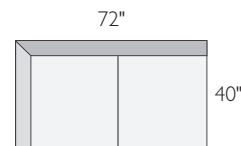

We're here to help you with your selection.

If you have questions or would like to order one of these custom pieces, please call us at 800.301.9720.

HOLDEN SECTIONAL PIECES

item	dimensions	arm	seat	Kellen	
A ottoman	40w 40d 18h	—	—	212948	\$699
B corner	40w 40d 27h	—	25w 25d 18h	370652	\$999
C left-arm chaise	42w 79d 27h	27h	34w 65d 18h	790959	\$1699
D right-arm chaise	42w 79d 27h	27h	34w 65d 18h	808071	\$1699
E left-arm sofa	72w 40d 27h	27h	64w 25d 18h	695461	\$1599
F right-arm sofa	72w 40d 27h	27h	64w 25d 18h	473490	\$1599
G left-back sofa	67w 40d 27h	—	67w 25d 18h	818482	\$1299
H right-back sofa	67w 40d 27h	—	67w 25d 18h	266509	\$1299
I 91" sofa	91w 40d 27h	27h	74w 25d 18h	637569	\$2099

A ottoman

B corner

C left-arm chaise

D right-arm chaise

E left-arm sofa

F right-arm sofa

G left-back sofa

H right-back sofa

I 91" sofa

HOLDEN SECTIONAL COLLECTION

<i>sofa with chaise</i>	<i>overall dimensions</i>	<i>arm</i>	<i>seat</i>	<i>Kellen</i>	
A 91" sofa with ottoman chaise	91w 80d 27h	27h	74w 66d 18h	651989	\$2798
B 114" sofa with left-arm chaise	114w 79d 27h	27h	98w 65d 18h	574479	\$3298
C 114" sofa with right-arm chaise	114w 79d 27h	27h	98w 65d 18h	687701	\$3298
<i>sectionals</i>					
D 112"x107" three-piece sectional with left-back sofa	112w 107d 27h	27h	92w 89d 18h	356711	\$3897
E 112"x107" three-piece sectional with right-back sofa	112w 107d 27h	27h	92w 89d 18h	790343	\$3897
F 112"x112" three-piece sectional	112w 112d 27h	27h	89w 89d 18h	956210	\$4197
G 147"x112" four-piece sectional with left-back sofa	147w 112d 27h	27h	132w 89d 18h	924359	\$4596
H 147"x112" four-piece sectional with right-back sofa	147w 112d 27h	27h	132w 89d 18h	020337	\$4596