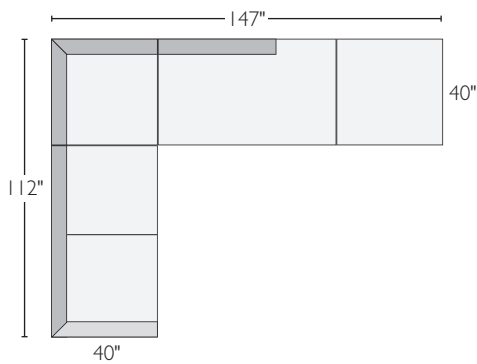

G left-arm sofa, corner, left-back sofa, ottoman