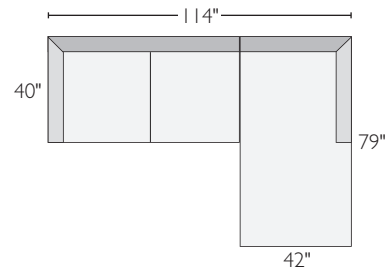

C left-arm sofa, right-arm chaise