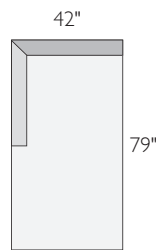

PRODUCT DETAILS

- seat cushion wrapped foam
- frame style loose seat and back
- removable leg 5½" legs in charcoal
- arm height 27"
- seat height 18"
- seat depth 25"
- back height 27"
- overall height (with cushion) 32"

We're here to help you with your selection.

If you have questions or would like to order one of these custom pieces, please call us at 800.301.9720.

HOLDEN SECTIONAL PIECES

item	dimensions	arm	seat	Kellen	
A ottoman	40w 40d 18h	—	—	212948	\$699
B corner	40w 40d 27h	—	25w 25d 18h	370652	\$999
C left-arm chaise	42w 79d 27h	27h	34w 65d 18h	790959	\$1699
D right-arm chaise	42w 79d 27h	27h	34w 65d 18h	808071	\$1699
E left-arm sofa	72w 40d 27h	27h	64w 25d 18h	695461	\$1599
F right-arm sofa	72w 40d 27h	27h	64w 25d 18h	473490	\$1599
G left-back sofa	67w 40d 27h	—	67w 25d 18h	818482	\$1299
H right-back sofa	67w 40d 27h	—	67w 25d 18h	266509	\$1299
I 91" sofa	91w 40d 27h	27h	74w 25d 18h	637569	\$2099

A ottoman

B corner

C left-arm chaise

D right-arm chaise

E left-arm sofa

F right-arm sofa

G left-back sofa

H right-back sofa

I 91" sofa

HOLDEN SECTIONAL COLLECTION

<i>sofa with chaise</i>	<i>overall dimensions</i>	<i>arm</i>	<i>seat</i>	<i>Kellen</i>	
A 91" sofa with ottoman chaise	91w 80d 27h	27h	74w 66d 18h	651989	\$2798
B 114" sofa with left-arm chaise	114w 79d 27h	27h	98w 65d 18h	574479	\$3298
C 114" sofa with right-arm chaise	114w 79d 27h	27h	98w 65d 18h	687701	\$3298
<i>sectionals</i>					
D 112"x107" three-piece sectional with left-back sofa	112w 107d 27h	27h	92w 89d 18h	356711	\$3897
E 112"x107" three-piece sectional with right-back sofa	112w 107d 27h	27h	92w 89d 18h	790343	\$3897
F 112"x112" three-piece sectional	112w 112d 27h	27h	89w 89d 18h	956210	\$4197
G 147"x112" four-piece sectional with left-back sofa	147w 112d 27h	27h	132w 89d 18h	924359	\$4596
H 147"x112" four-piece sectional with right-back sofa	147w 112d 27h	27h	132w 89d 18h	020337	\$4596