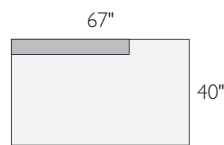

We're here to help you with your selection.

If you have questions or would like to order one of these custom pieces, please call us at 800.301.9720.

HOLDEN SECTIONAL PIECES

item	dimensions	arm	seat	Kellen	
A ottoman	40w 40d 18h	—	—	212948	\$699
B corner	40w 40d 27h	—	25w 25d 18h	370652	\$999
C left-arm chaise	42w 79d 27h	27h	34w 65d 18h	790959	\$1699
D right-arm chaise	42w 79d 27h	27h	34w 65d 18h	808071	\$1699
E left-arm sofa	72w 40d 27h	27h	64w 25d 18h	695461	\$1599
F right-arm sofa	72w 40d 27h	27h	64w 25d 18h	473490	\$1599
G left-back sofa	67w 40d 27h	—	67w 25d 18h	818482	\$1299
H right-back sofa	67w 40d 27h	—	67w 25d 18h	266509	\$1299
I 91" sofa	91w 40d 27h	27h	74w 25d 18h	637569	\$2099

A ottoman

B corner

C left-arm chaise

D right-arm chaise

E left-arm sofa

F right-arm sofa

G left-back sofa

H right-back sofa

I 91" sofa

HOLDEN SECTIONAL COLLECTION

<i>sofa with chaise</i>	<i>overall dimensions</i>	<i>arm</i>	<i>seat</i>	<i>Kellen</i>	
A 91" sofa with ottoman chaise	91w 80d 27h	27h	74w 66d 18h	651989	\$2798
B 114" sofa with left-arm chaise	114w 79d 27h	27h	98w 65d 18h	574479	\$3298
C 114" sofa with right-arm chaise	114w 79d 27h	27h	98w 65d 18h	687701	\$3298
<i>sectionals</i>					
D 112"x107" three-piece sectional with left-back sofa	112w 107d 27h	27h	92w 89d 18h	356711	\$3897
E 112"x107" three-piece sectional with right-back sofa	112w 107d 27h	27h	92w 89d 18h	790343	\$3897
F 112"x112" three-piece sectional	112w 112d 27h	27h	89w 89d 18h	956210	\$4197
G 147"x112" four-piece sectional with left-back sofa	147w 112d 27h	27h	132w 89d 18h	924359	\$4596
H 147"x112" four-piece sectional with right-back sofa	147w 112d 27h	27h	132w 89d 18h	020337	\$4596