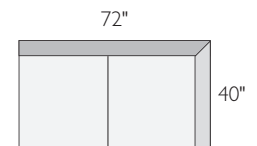

We're here to help you with your selection.

If you have questions or would like to order one of these custom pieces, please call us at 800.301.9720.

HOLDEN SECTIONAL PIECES

item	dimensions	arm	seat	Kellen	
A ottoman	40w 40d 18h	—	—	212948	\$699
B corner	40w 40d 27h	—	25w 25d 18h	370652	\$999
C left-arm chaise	42w 79d 27h	27h	34w 65d 18h	790959	\$1699
D right-arm chaise	42w 79d 27h	27h	34w 65d 18h	808071	\$1699
E left-arm sofa	72w 40d 27h	27h	64w 25d 18h	695461	\$1599
F right-arm sofa	72w 40d 27h	27h	64w 25d 18h	473490	\$1599
G left-back sofa	67w 40d 27h	—	67w 25d 18h	818482	\$1299
H right-back sofa	67w 40d 27h	—	67w 25d 18h	266509	\$1299
I 91" sofa	91w 40d 27h	27h	74w 25d 18h	637569	\$2099

A ottoman

B corner

C left-arm chaise

D right-arm chaise

E left-arm sofa

F right-arm sofa

G left-back sofa

H right-back sofa

I 91" sofa

HOLDEN SECTIONAL COLLECTION

<i>sofa with chaise</i>	<i>overall dimensions</i>	<i>arm</i>	<i>seat</i>	<i>Kellen</i>	
A 91" sofa with ottoman chaise	91w 80d 27h	27h	74w 66d 18h	651989	\$2798
B 114" sofa with left-arm chaise	114w 79d 27h	27h	98w 65d 18h	574479	\$3298
C 114" sofa with right-arm chaise	114w 79d 27h	27h	98w 65d 18h	687701	\$3298
<i>sectionals</i>					
D 112"x107" three-piece sectional with left-back sofa	112w 107d 27h	27h	92w 89d 18h	356711	\$3897
E 112"x107" three-piece sectional with right-back sofa	112w 107d 27h	27h	92w 89d 18h	790343	\$3897
F 112"x112" three-piece sectional	112w 112d 27h	27h	89w 89d 18h	956210	\$4197
G 147"x112" four-piece sectional with left-back sofa	147w 112d 27h	27h	132w 89d 18h	924359	\$4596
H 147"x112" four-piece sectional with right-back sofa	147w 112d 27h	27h	132w 89d 18h	020337	\$4596