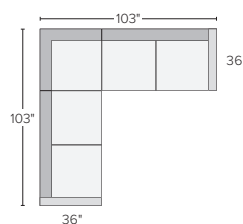

A 87" sofa with left- or right-arm chaise\*

B 96" fabric sofa with reversible chaise

C 96" leather sofa with left- or right-arm chaise

D 104" sofa with left- or right-arm chaise

E 103"x87" two-piece sectional with left- or right-arm corner chaise

F 68"x68" three-piece sectional\*

G 103"x103" three-piece sectional

H 92"x91" two-piece sectional with left- or right-arm corner sofa

\*Allow extra time

800.301.9720 | roomandboard.com

4/18/23

Room&Board

We're here to help you with your selection.