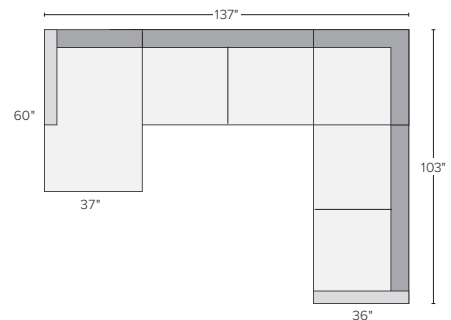

F 68"x68" three-piece sectional\*

G 103"x103" three-piece sectional

H 92"x91" two-piece sectional with left- or right-arm corner sofa

\*Allow extra time

800.301.9720 | roomandboard.com

4/18/23

Room&Board

We're here to help you with your selection.

I 83"x83" three-piece curved sectional\*

J 117"x117" three-piece curved sectional\*

K 98" two-piece sofa\*

L 100"x100" three-piece curved sectional\*

M 166"x100" five-piece u-shaped sectional\*

N 137"x91" three-piece sectional with left- or right-arm chaise\*

O 137"x103" four-piece sectional with left- or right-arm chaise\*

\*Allow extra time

800.301.9720 | roomandboard.com

4/18/23

Room&Board