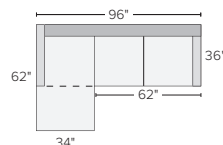

C 96" leather sofa with left- or right-arm chaise