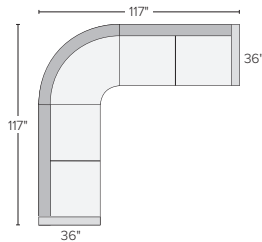

J 117"x117" three-piece curved sectional*