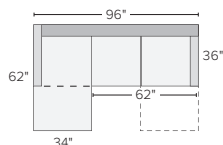

B 96" fabric sofa with reversible chaise