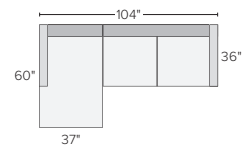

A 87" sofa with left- or right-arm chaise\*

B 96" fabric sofa with reversible chaise

C 96" leather sofa with left- or right-arm chaise

D 104" sofa with left- or right-arm chaise

E 103"x87" two-piece sectional with left- or right-arm corner chaise

F 68"x68" three-piece sectional\*

G 103"x103" three-piece sectional

H 92"x91" two-piece sectional with left- or right-arm corner sofa

\*Allow extra time

800.301.9720 | roomandboard.com

4/18/23

Room&Board

We're here to help you with your selection.