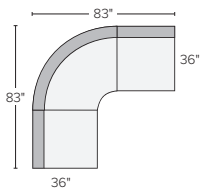

I 83"x83" three-piece curved sectional*