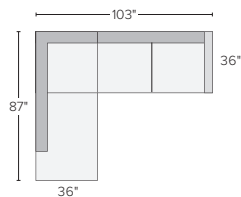

A 87" sofa with left- or right-arm chaise\*

B 96" fabric sofa with reversible chaise

C 96" leather sofa with left- or right-arm chaise

D 104" sofa with left- or right-arm chaise

E 103"x87" two-piece sectional with left- or right-arm corner chaise

F 68"x68" three-piece sectional\*

G 103"x103" three-piece sectional

H 92"x91" two-piece sectional with left- or right-arm corner sofa

\*Allow extra time

800.301.9720 | roomandboard.com

4/18/23

Room&Board

We're here to help you with your selection.