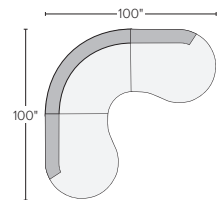

I 83"x83" three-piece curved sectional\*

J 117"x117" three-piece curved sectional\*

K 98" two-piece sofa\*

L 100"x100" three-piece curved sectional\*

M 166"x100" five-piece u-shaped sectional\*

N 137"x91" three-piece sectional with left- or right-arm chaise\*

O 137"x103" four-piece sectional with left- or right-arm chaise\*

\*Allow extra time

800.301.9720 | roomandboard.com

4/18/23

Room&Board