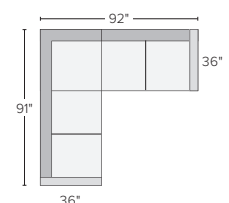

A 87" sofa with left- or right-arm chaise\*

B 96" fabric sofa with reversible chaise

C 96" leather sofa with left- or right-arm chaise

D 104" sofa with left- or right-arm chaise

E 103"x87" two-piece sectional with left- or right-arm corner chaise

F 68"x68" three-piece sectional\*

G 103"x103" three-piece sectional

H 92"x91" two-piece sectional with left- or right-arm corner sofa

\*Allow extra time

800.301.9720 | roomandboard.com

4/18/23

Room&Board

We're here to help you with your selection.