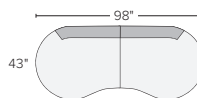

K 98" two-piece sofa*