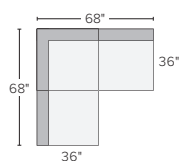

A 87" sofa with left- or right-arm chaise\*

B 96" fabric sofa with reversible chaise

C 96" leather sofa with left- or right-arm chaise

D 104" sofa with left- or right-arm chaise

E 103"x87" two-piece sectional with left- or right-arm corner chaise

F 68"x68" three-piece sectional\*

G 103"x103" three-piece sectional

H 92"x91" two-piece sectional with left- or right-arm corner sofa

\*Allow extra time

800.301.9720 | roomandboard.com

4/18/23

Room&Board

We're here to help you with your selection.