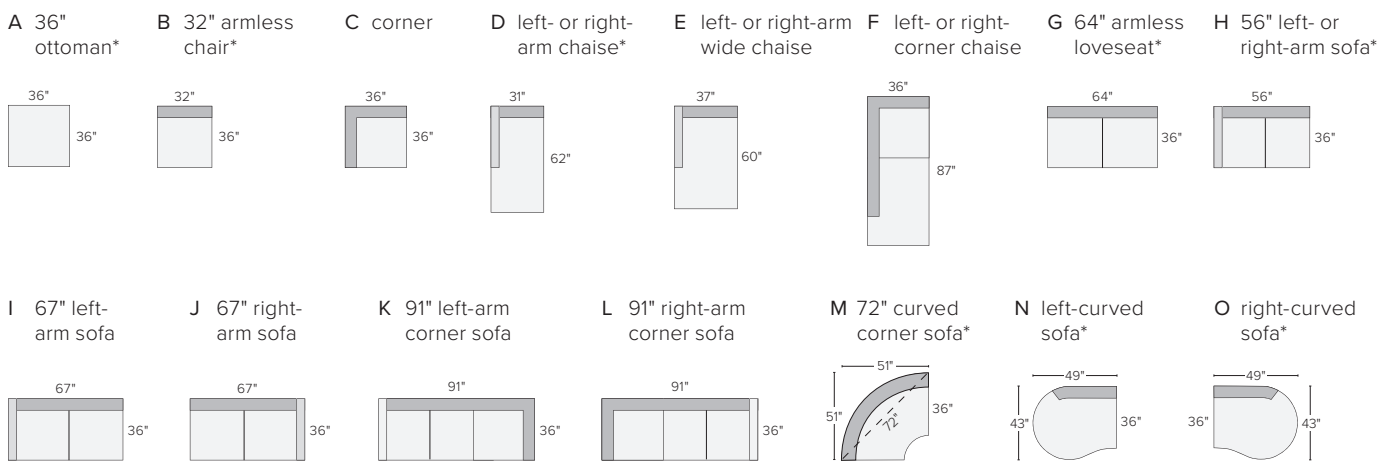

item	dimensions	arm	seat	Sumner graphite/ivory	Tepic haze	Vento cognac	View grey
A 36w 36d 19h square ottoman with metal legs*	36w 36d 19h	—	19h	496472*	141860*	698714*	428706*
A 36w 36d 19h square ottoman with wood legs*	36w 36d 19h	—	19h	503876*	088821*	663964*	412876*
B 32" armless chair with metal legs*	32w 36d 32h	—	32w 21d 19h	532160*	827932*	831774*	074883*
B 32" armless chair with wood legs*	32w 36d 32h	—	32w 21d 19h	997989*	810578*	309608*	700181*
C corner with metal legs	36w 36d 32h	—	21w 21d 19h	341432	381765	022692*	328268
C corner with wood legs	36w 36d 32h	—	21w 21d 19h	423656	213475	497627*	855340
D 31" left-arm chaise with metal legs*	31w 62d 32h	25h	27w 47d 19h	228315*	165762*	831771*	039178
D 31" left-arm chaise with wood legs*	31w 62d 32h	25h	27w 47d 19h	529217*	873443*	839659*	932259*
D 31" right-arm chaise with metal legs*	31w 62d 32h	25h	27w 47d 19h	372882*	883083*	609827*	775110*
D 31" right-arm chaise with wood legs*	31w 62d 32h	25h	27w 47d 19h	401660*	965423*	719279*	192512*
E 37" left-arm wide chaise with metal legs	37w 60d 32h	25h	33w 45d 19h	409989	125745	436818*	987426
E 37" left-arm wide chaise with wood legs	37w 60d 32h	25h	33w 45d 19h	482301	818608	932956*	050756
E 37" right-arm wide chaise with metal legs	37w 60d 32h	25h	33w 45d 19h	559608	999375	921163*	884902
E 37" right-arm wide chaise with wood legs	37w 60d 32h	25h	33w 45d 19h	063466	781026	170272*	419675
F 36" left-corner chaise with metal legs	36w 87d 32h	25h	21w 72d 19h	279737	725892	591646*	262869
F 36" left-corner chaise with wood legs	36w 87d 32h	25h	21w 72d 19h	450855	193329	174497*	372950
F 36" right-corner chaise with metal legs	36w 87d 32h	25h	21w 72d 19h	095441	729135	735222*	860642
F 36" right-corner chaise with wood legs	36w 87d 32h	25h	21w 72d 19h	777122	069453	902084*	247754
G 64" armless loveseat with metal legs*	64w 36d 32h	—	64w 21d 19h	465881*	451629*	710238*	559507*
G 64" armless loveseat with wood legs*	64w 36d 32h	—	64w 21d 19h	475379*	249543*	111514*	135456*
H 56" left-arm sofa with metal legs*	56w 36d 32h	25h	52w 21d 19h	404435*	915589*	768606*	258813*
H 56" left-arm sofa with wood legs*	56w 36d 32h	25h	52w 21d 19h	397381*	454680*	761025*	296454*
H 56" right-arm sofa with metal legs*	56w 36d 32h	25h	52w 21d 19h	842399*	931205*	306326*	380749*
H 56" right-arm sofa with wood legs*	56w 36d 32h	25h	52w 21d 19h	604600*	903481*	142424*	294960*
I 67" left-arm sofa with metal legs	67w 36d 32h	25h	63w 21d 19h	065566	268752	432220*	320570
I 67" left-arm sofa with wood legs	67w 36d 32h	25h	63w 21d 19h	197092	497210	545921*	282841
J 67" right-arm sofa with metal legs	67w 36d 32h	25h	63w 21d 19h	168130	776055	247873*	832512
J 67" right-arm sofa with wood legs	67w 36d 32h	25h	63w 21d 19h	851015	983012	921173*	363638
K 91" left-arm corner sofa with metal legs	91w 36d 32h	25h	72w 21d 19h	856015	289408	522366*	392558
K 91" left-arm corner sofa with wood legs	91w 36d 32h	25h	72w 21d 19h	089530	668543	052013*	854619
L 91" right-arm corner sofa with metal legs	91w 36d 32h	25h	72w 21d 19h	975883	193984	141320*	287357
L 91" right-arm corner sofa with wood legs	91w 36d 32h	25h	72w 21d 19h	291662	208748	792707*	511228
M 72" curved corner sofa with metal legs*	51w 51d 32h	—	50w 21d 19h	763269*	016135*	243596*	123487*
M 72" curved corner sofa with wood legs*	51w 51d 32h	—	50w 21d 19h	518730*	260708*	147916*	686468*
N 49" left-curved sofa with metal legs*	49w 44d 32h	—	49w 28d 19h	978933*	414783*	693606*	046609*
N 49" left-curved sofa with wood legs*	49w 44d 32h	—	49w 28d 19h	244673*	776928*	209997*	638150*
O 49" right-curved sofa with metal legs*	49w 44d 32h	—	49w 28d 19h	749297*	037947*	579555*	852850*
O 49" right-curved sofa with wood legs*	49w 44d 32h	—	49w 28d 19h	965881*	627527*	741555*	528873*

*Allow extra time

800.301.9720 | roomandboard.com

4/18/23

Room&Board