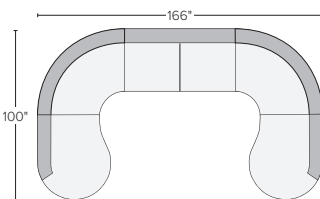

I 83"x83" three-piece curved sectional\*

J 117"x117" three-piece curved sectional\*

K 98" two-piece sofa\*

L 100"x100" three-piece curved sectional\*

M 166"x100" five-piece u-shaped sectional\*

N 137"x91" three-piece sectional with left- or right-arm chaise\*

O 137"x103" four-piece sectional with left- or right-arm chaise\*

\*Allow extra time

800.301.9720 | roomandboard.com

4/18/23

Room&Board