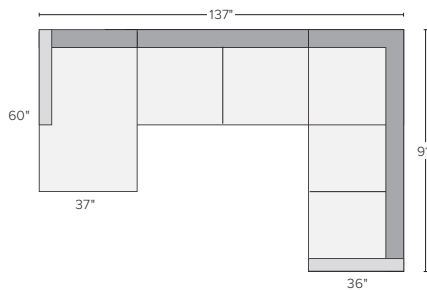

F 68"x68" three-piece sectional\*

G 103"x103" three-piece sectional

H 92"x91" two-piece sectional with left- or right-arm corner sofa

\*Allow extra time

800.301.9720 | roomandboard.com

4/18/23

Room&Board

We're here to help you with your selection.

I 83"x83" three-piece curved sectional\*

J 117"x117" three-piece curved sectional\*

K 98" two-piece sofa\*

L 100"x100" three-piece curved sectional\*

M 166"x100" five-piece u-shaped sectional\*

N 137"x91" three-piece sectional with left- or right-arm chaise\*

O 137"x103" four-piece sectional with left- or right-arm chaise\*

\*Allow extra time

800.301.9720 | roomandboard.com

4/18/23

Room&Board