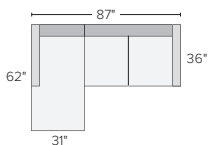

A 87" sofa with left- or right-arm chaise*