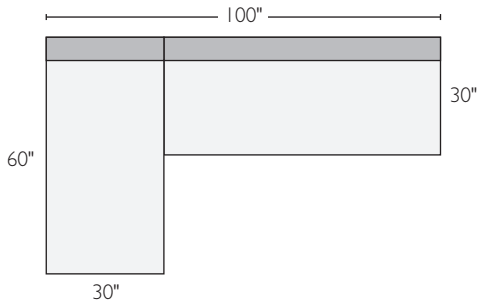

We're here to help you with your selection.

If you have questions or would like to order one of these custom pieces, please call us at 800.301.9720.

LAGUNA SECTIONAL PIECES

item	dimensions	seat	Sunbrella® Canvas silver	Sunbrella® Canvas coal		Zona*
A chair	30w 30d 28h	30w 19d 17h	194694	119588	$599	367800 $699
B ottoman	30w 30d 17h	—	612076	808340	$399	667747 $499
C sofa	70w 30d 28h	70w 19d 17h	067814	709913	$1099	934151 $1299
D chaise	30w 60d 28h	30w 49d 17h	425979	279313	$899	716024 $1099

LAGUNA SECTIONAL COLLECTION

sofa with chaise sectional	overall dimensions	seat	Sunbrella® Canvas		Zona*
A 100" sofa with chaise	100w 60d 28h	100w 49d 17h	376535	$1998	023759 $2398
sectionals					
B 100"x60" three-piece sectional	100w 60d 28h	100w 60d 17h	457558	$2097	818874 $2497
C 100"x100" three-piece sectional with ottoman	100w 100d 28h	100w 100d 17h	291298	$2597	081711 $3097
D 130"x100" five-piece sectional	130w 100d 28h	130w 100d 17h	968123	$4095	871199 $4895

A chaise, 70" sofa