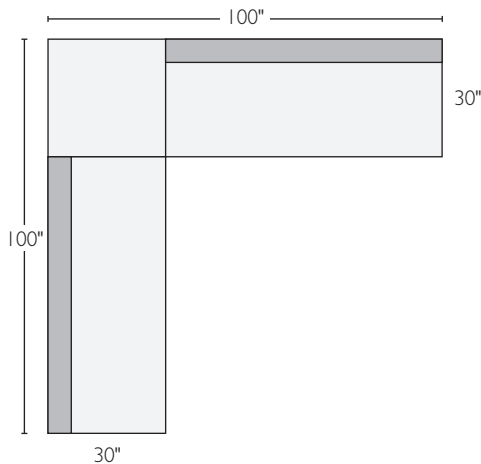

C 70" sofa, ottoman, 70" sofa