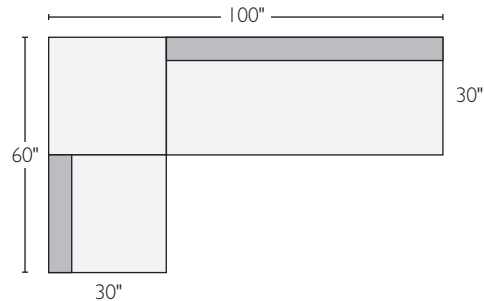

B lounge chair, ottoman, 70" sofa