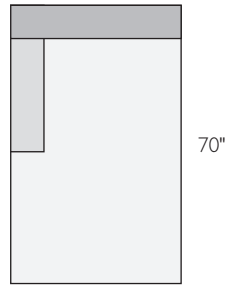

## PRODUCT DETAILS

- |                                 |                       |
|---------------------------------|-----------------------|
| • seat cushion                  | wrapped foam          |
| • frame style                   | loose seat/tight back |
| • removable leg                 | 2" legs in ebony      |
| • arm height                    | 20"                   |
| • seat height                   | 18"                   |
| • seat depth                    | 24"                   |
| • overall height (with cushion) | 29"                   |

## LUCA SECTIONAL PIECES

item	dimensions	arm	seat	item #	Price group							
					fabric						leather	
					1	2	3	4	5	6	A	B
A corner	37w 37d 29h	—	24w 24d 18h	10005232*	\$1199	\$1299	\$1399	\$1499	\$1599	\$1699	n/a	n/a
B left-arm chaise	43w 70d 29h	20h	33w 56d 18h	10005254*	\$1699	\$1799	\$1899	\$1999	\$2099	\$2199	n/a	n/a
C right-arm chaise	43w 70d 29h	20h	33w 56d 18h	10005255*	\$1699	\$1799	\$1899	\$1999	\$2099	\$2199	n/a	n/a
D left-arm sofa	79w 37d 29h	20h	67w 24d 18h	10005250*	\$1799	\$1899	\$1999	\$2099	\$2199	\$2299	n/a	n/a
E right-arm sofa	79w 37d 29h	20h	67w 24d 18h	10005251*	\$1799	\$1899	\$1999	\$2099	\$2199	\$2299	n/a	n/a
F left-back sofa	70w 37d 29h	—	70w 24d 18h	10005253*	\$1799	\$1899	\$1999	\$2099	\$2199	\$2299	n/a	n/a
G right-back sofa	70w 37d 29h	—	70w 24d 18h	10005252*	\$1799	\$1899	\$1999	\$2099	\$2199	\$2299	n/a	n/a

A corner\*  
37"

B left-arm chaise\*  
43"

C right-arm chaise\*  
43"

D left-arm sofa\*  
79"

E right-arm sofa\*  
79"

F left-back sofa\*  
70"

G right-back sofa\*  
70"

scale: 1 square = 12 inches