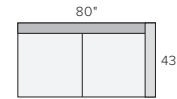

## sectional pieces

43" OTTOMAN\*

ARMLESS CHAIR\*

CORNER

72" ARMLESS SOFA

80" LEFT-ARM SOFA

80" RIGHT-ARM SOFA

LEFT-ARM CHAISE