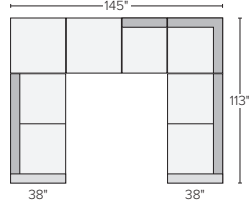

94" SOFA WITH LEFT-ARM CHAISE  
*Also available as 112"x64" and 120"x64"*  
*Also available in right-arm configuration*

121" SOFA WITH LEFT-ARM ANGLED CHAISE  
*Also available as 137"x65"*  
*Also available in right-arm configuration*

97" THREE-PIECE SECTIONAL  
*Also available as 113"x113"*

138"x107" SIX-PIECE MODULAR SECTIONAL

109"x109" THREE-PIECE SECTIONAL

125"x125" THREE-PIECE SECTIONAL

133"x60" THREE-PIECE U-SHAPED SECTIONAL  
*Also available as 137"x64"*

136"x97" FOUR-PIECE SECTIONAL WITH LEFT-ARM CHAISE  
*Also available as 146"x113"*  
*Also available in right-arm configuration*

138"x76" FIVE-PIECE MODULAR SECTIONAL

138"x76" SIX-PIECE MODULAR U-SHAPED SECTIONAL

145"x113" SIX-PIECE U-SHAPED SECTIONAL

138"x107" SEVEN-PIECE MODULAR SECTIONAL

138"x107" EIGHT-PIECE MODULAR SECTIONAL