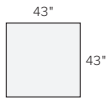

## sofa collection

78" SOFA\*

88" SOFA\*

98" SOFA\*

122" THREE-PIECE MODULAR SOFA

## sectional pieces

43" OTTOMAN\*

ARMLESS CHAIR\*

CORNER

72" ARMLESS SOFA

80" LEFT-ARM SOFA

80" RIGHT-ARM SOFA

LEFT-ARM CHAISE