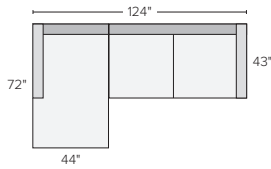

124" SOFA WITH LEFT-ARM CHAISE
Also available in right-arm configuration