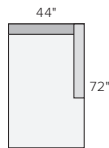

## sectional pieces

43" OTTOMAN\*

ARMLESS CHAIR\*

CORNER

72" ARMLESS SOFA

80" LEFT-ARM SOFA

80" RIGHT-ARM SOFA

LEFT-ARM CHAISE