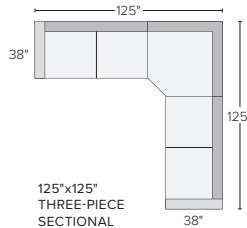

94" SOFA WITH LEFT-ARM CHAISE  
*Also available as 112"x64" and 120"x64"*  
*Also available in right-arm configuration*

121" SOFA WITH LEFT-ARM ANGLED CHAISE  
*Also available as 137"x65"*  
*Also available in right-arm configuration*

97" THREE-PIECE SECTIONAL  
*Also available as 113"x113"*

138"x107" SIX-PIECE MODULAR SECTIONAL

109"x109" THREE-PIECE SECTIONAL

125"x125" THREE-PIECE SECTIONAL

133"x60" THREE-PIECE U-SHAPED SECTIONAL  
*Also available as 137"x64"*

136"x97" FOUR-PIECE SECTIONAL WITH LEFT-ARM CHAISE  
*Also available as 146"x113"*  
*Also available in right-arm configuration*

138"x76" FIVE-PIECE MODULAR SECTIONAL

138"x76" SIX-PIECE MODULAR U-SHAPED SECTIONAL

145"x113" SIX-PIECE U-SHAPED SECTIONAL

138"x107" SEVEN-PIECE MODULAR SECTIONAL

138"x107" EIGHT-PIECE MODULAR SECTIONAL