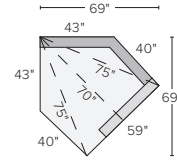

RIGHT-ARM ANGLED CHAISE*