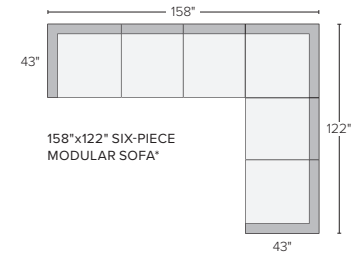

158"x122" SIX-PIECE MODULAR SOFA*