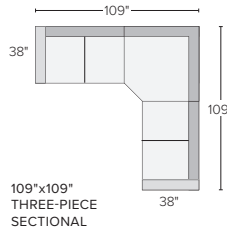

94" SOFA WITH LEFT-ARM CHAISE  
*Also available as 112"x64" and 120"x64"*  
*Also available in right-arm configuration*

121" SOFA WITH LEFT-ARM ANGLED CHAISE  
*Also available as 137"x65"*  
*Also available in right-arm configuration*

97" THREE-PIECE SECTIONAL  
*Also available as 113"x113"*

138"x107" SIX-PIECE MODULAR SECTIONAL

109"x109" THREE-PIECE SECTIONAL

125"x125" THREE-PIECE SECTIONAL

133"x60" THREE-PIECE U-SHAPED SECTIONAL  
*Also available as 137"x64"*

136"x97" FOUR-PIECE SECTIONAL WITH LEFT-ARM CHAISE  
*Also available as 146"x113"*  
*Also available in right-arm configuration*

138"x76" FIVE-PIECE MODULAR SECTIONAL

138"x76" SIX-PIECE MODULAR U-SHAPED SECTIONAL

145"x113" SIX-PIECE U-SHAPED SECTIONAL

138"x107" SEVEN-PIECE MODULAR SECTIONAL

138"x107" EIGHT-PIECE MODULAR SECTIONAL