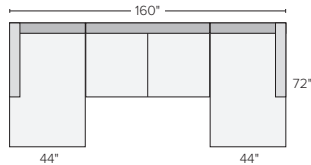

## stocked pre-configured sectional options

122" THREE-PIECE MODULAR SOFA\*

124" SOFA WITH LEFT-ARM CHAISE  
*Also available in right-arm configuration*

149" SOFA WITH LEFT-ARM ANGLED CHAISE\*  
*Also available in right-arm configuration*

123"x123" THREE-PIECE SECTIONAL

135"x135" THREE-PIECE SECTIONAL

158"x122" SIX-PIECE MODULAR SOFA\*

160"x72" THREE-PIECE U-SHAPED SECTIONAL

158"x86" FIVE-PIECE MODULAR SECTIONAL WITH OTTOMAN\*

158"x86" SIX-PIECE MODULAR U-SHAPED SECTIONAL\*