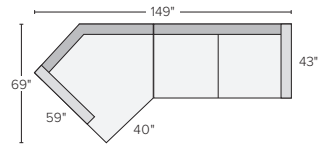

## stocked pre-configured sectional options

122" THREE-PIECE MODULAR SOFA\*

124" SOFA WITH LEFT-ARM CHAISE  
*Also available in right-arm configuration*

149" SOFA WITH LEFT-ARM ANGLED CHAISE\*  
*Also available in right-arm configuration*