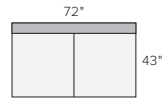

## sectional pieces

43" OTTOMAN\*

ARMLESS CHAIR\*

CORNER

72" ARMLESS SOFA

80" LEFT-ARM SOFA

80" RIGHT-ARM SOFA

LEFT-ARM CHAISE