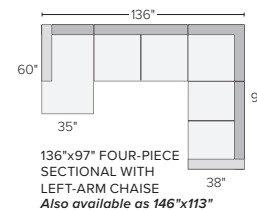

94" SOFA WITH LEFT-ARM CHAISE  
*Also available as 112"x64" and 120"x64"*  
*Also available in right-arm configuration*

121" SOFA WITH LEFT-ARM ANGLED CHAISE  
*Also available as 137"x65"*  
*Also available in right-arm configuration*

97" THREE-PIECE SECTIONAL  
*Also available as 113"x113"*

138"x107" SIX-PIECE MODULAR SECTIONAL

109"x109" THREE-PIECE SECTIONAL

125"x125" THREE-PIECE SECTIONAL

133"x60" THREE-PIECE U-SHAPED SECTIONAL  
*Also available as 137"x64"*

136"x97" FOUR-PIECE SECTIONAL WITH LEFT-ARM CHAISE  
*Also available as 146"x113"*  
*Also available in right-arm configuration*

138"x76" FIVE-PIECE MODULAR SECTIONAL

138"x76" SIX-PIECE MODULAR U-SHAPED SECTIONAL

145"x113" SIX-PIECE U-SHAPED SECTIONAL

138"x107" SEVEN-PIECE MODULAR SECTIONAL

138"x107" EIGHT-PIECE MODULAR SECTIONAL