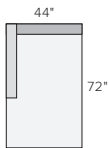

## sectional pieces

43" OTTOMAN\*

ARMLESS CHAIR\*

CORNER

72" ARMLESS SOFA

80" LEFT-ARM SOFA

80" RIGHT-ARM SOFA

LEFT-ARM CHAISE