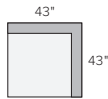

## sofa collection

78" SOFA\*

88" SOFA\*

98" SOFA\*

122" THREE-PIECE MODULAR SOFA

## sectional pieces

43" OTTOMAN\*

ARMLESS CHAIR\*

CORNER

72" ARMLESS SOFA

80" LEFT-ARM SOFA

80" RIGHT-ARM SOFA

LEFT-ARM CHAISE