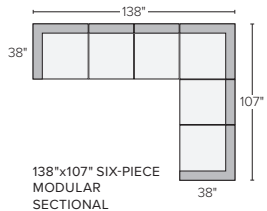

## stocked pre-configured sectional options

107" THREE-PIECE MODULAR SOFA

70"x60" TWO-PIECE SECTIONAL WITH DOUBLE CHAISE  
*Also available as 74"x64" and 90"x64"*

88" FABRIC SOFA WITH REVERSIBLE OTTOMAN CHAISE\*  
*Reversible chaise cushion can be placed on the left or right*

97" THREE-PIECE SECTIONAL  
*Also available as 113"x113"*

138"x107" SIX-PIECE MODULAR SECTIONAL

109"x109" THREE-PIECE SECTIONAL

125"x125" THREE-PIECE SECTIONAL

133"x60" THREE-PIECE U-SHAPED SECTIONAL  
*Also available as 137"x64"*

136"x97" FOUR-PIECE SECTIONAL WITH LEFT-ARM CHAISE  
*Also available as 146"x113"*  
*Also available in right-arm configuration*

138"x76" FIVE-PIECE MODULAR SECTIONAL

138"x76" SIX-PIECE MODULAR U-SHAPED SECTIONAL

145"x113" SIX-PIECE U-SHAPED SECTIONAL

138"x107" SEVEN-PIECE MODULAR SECTIONAL

138"x107" EIGHT-PIECE MODULAR SECTIONAL