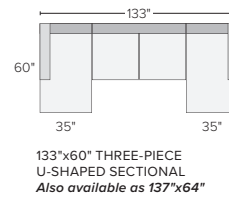

94" SOFA WITH LEFT-ARM CHAISE  
*Also available as 112"x64" and 120"x64"*  
*Also available in right-arm configuration*

121" SOFA WITH LEFT-ARM ANGLED CHAISE  
*Also available as 137"x65"*  
*Also available in right-arm configuration*

97" THREE-PIECE SECTIONAL  
*Also available as 113"x113"*

138"x107" SIX-PIECE MODULAR SECTIONAL

109"x109" THREE-PIECE SECTIONAL

125"x125" THREE-PIECE SECTIONAL

133"x60" THREE-PIECE U-SHAPED SECTIONAL  
*Also available as 137"x64"*

136"x97" FOUR-PIECE SECTIONAL WITH LEFT-ARM CHAISE  
*Also available as 146"x113"*  
*Also available in right-arm configuration*

138"x76" FIVE-PIECE MODULAR SECTIONAL

138"x76" SIX-PIECE MODULAR U-SHAPED SECTIONAL

145"x113" SIX-PIECE U-SHAPED SECTIONAL

138"x107" SEVEN-PIECE MODULAR SECTIONAL

138"x107" EIGHT-PIECE MODULAR SECTIONAL