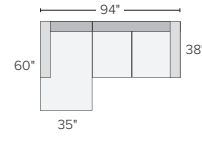

## stocked pre-configured sectional options

107" THREE-PIECE MODULAR SOFA

70"x60" TWO-PIECE SECTIONAL WITH DOUBLE CHAISE  
*Also available as 74"x64" and 90"x64"*

88" FABRIC SOFA WITH REVERSIBLE OTTOMAN CHAISE\*  
*Reversible chaise cushion can be placed on the left or right*

94" SOFA WITH LEFT-ARM CHAISE  
*Also available as 112"x64" and 120"x64"*  
*Also available in right-arm configuration*

121" SOFA WITH LEFT-ARM ANGLED CHAISE  
*Also available as 137"x65"*  
*Also available in right-arm configuration*

97" THREE-PIECE SECTIONAL  
*Also available as 113"x113"*

138"x107" SIX-PIECE MODULAR SECTIONAL

109"x109" THREE-PIECE SECTIONAL

125"x125" THREE-PIECE SECTIONAL

133"x60" THREE-PIECE U-SHAPED SECTIONAL  
*Also available as 137"x64"*