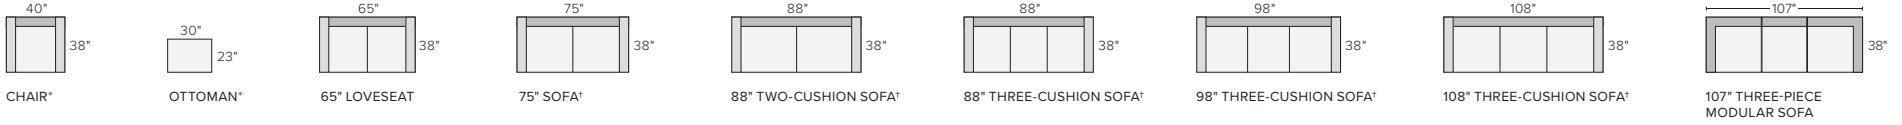

sofa + chair collection