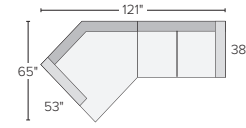

121" SOFA WITH LEFT-ARM ANGLED CHAISE
Also available as 137"x65"
Also available in right-arm configuration