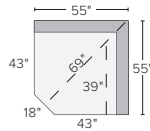

CORNER WEDGE