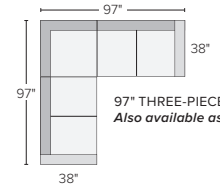

## stocked pre-configured sectional options

107" THREE-PIECE MODULAR SOFA

70"x60" TWO-PIECE SECTIONAL WITH DOUBLE CHAISE  
*Also available as 74"x64" and 90"x64"*

88" FABRIC SOFA WITH REVERSIBLE OTTOMAN CHAISE\*  
*Reversible chaise cushion can be placed on the left or right*

94" SOFA WITH LEFT-ARM CHAISE  
*Also available as 112"x64" and 120"x64"*  
*Also available in right-arm configuration*

121" SOFA WITH LEFT-ARM ANGLED CHAISE  
*Also available as 137"x65"*  
*Also available in right-arm configuration*

97" THREE-PIECE SECTIONAL  
*Also available as 113"x113"*

138"x107" SIX-PIECE MODULAR SECTIONAL

109"x109" THREE-PIECE SECTIONAL

125"x125" THREE-PIECE SECTIONAL

133"x60" THREE-PIECE U-SHAPED SECTIONAL  
*Also available as 137"x64"*