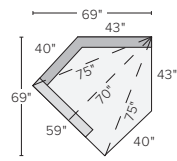

LEFT-ARM ANGLED CHAISE*