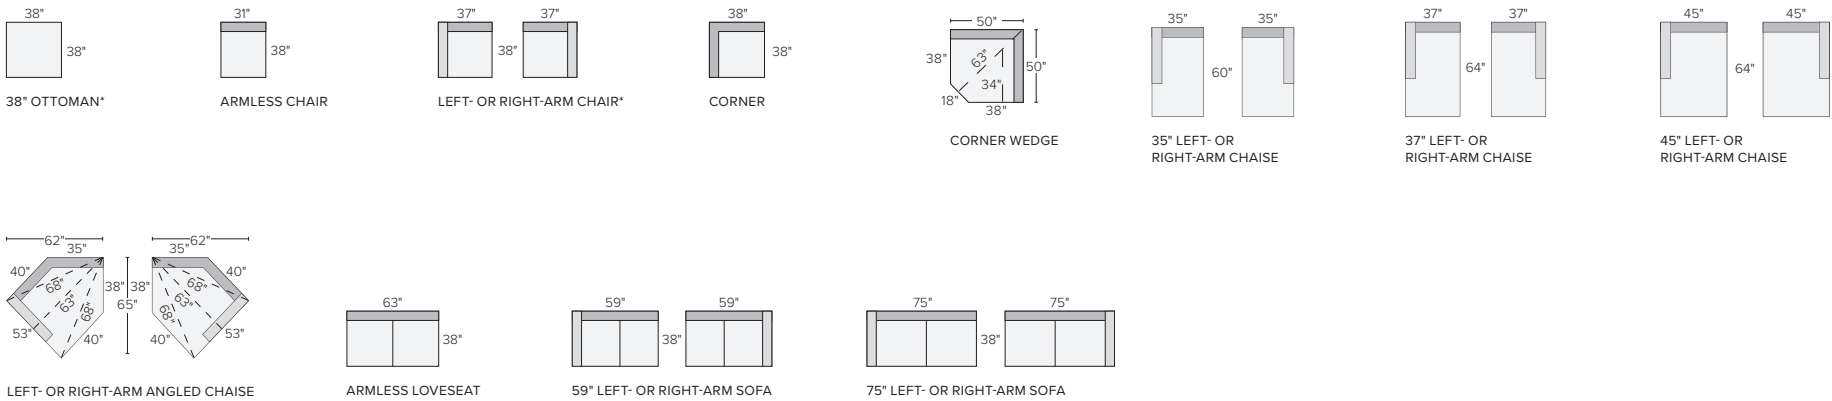

sectional pieces