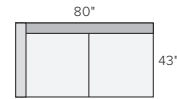

## sectional pieces

43" OTTOMAN\*

ARMLESS CHAIR\*

CORNER

72" ARMLESS SOFA

80" LEFT-ARM SOFA

80" RIGHT-ARM SOFA

LEFT-ARM CHAISE