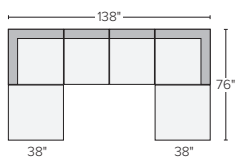

94" SOFA WITH LEFT-ARM CHAISE  
*Also available as 112"x64" and 120"x64"*  
*Also available in right-arm configuration*

121" SOFA WITH LEFT-ARM ANGLED CHAISE  
*Also available as 137"x65"*  
*Also available in right-arm configuration*

97" THREE-PIECE SECTIONAL  
*Also available as 113"x113"*

138"x107" SIX-PIECE MODULAR SECTIONAL

109"x109" THREE-PIECE SECTIONAL

125"x125" THREE-PIECE SECTIONAL

133"x60" THREE-PIECE U-SHAPED SECTIONAL  
*Also available as 137"x64"*

136"x97" FOUR-PIECE SECTIONAL WITH LEFT-ARM CHAISE  
*Also available as 146"x113"*  
*Also available in right-arm configuration*

138"x76" FIVE-PIECE MODULAR SECTIONAL

138"x76" SIX-PIECE MODULAR U-SHAPED SECTIONAL

145"x113" SIX-PIECE U-SHAPED SECTIONAL

138"x107" SEVEN-PIECE MODULAR SECTIONAL

138"x107" EIGHT-PIECE MODULAR SECTIONAL