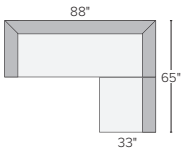

Naomi 95"x65" two-piece sectional in Flint cement.

NAOMI COLLECTION

Room&Board®

NAOMI

STOCKED FABRIC OPTION

sofa collection

68" LOVESEAT
Flint Cement #1699

78" SOFA
Flint Cement #1799

88" SOFA
Flint Cement #1899

98" SOFA
Flint Cement #1999

sectional pieces

ARMLESS CHAIR
Flint Cement #899

ARMLESS LOVESEAT
Flint Cement #1299

LEFT-BACK SOFA
Flint Cement #1399

RIGHT-BACK SOFA
Flint Cement #1399

8 stocked pre-configured sectional options

88"x65" TWO-PIECE SECTIONAL
Flint Cement #2798

98"x65" TWO-PIECE SECTIONAL
Flint Cement #2898

88"x91" TWO-PIECE SECTIONAL
Flint Cement #3198

98"x91" TWO-PIECE SECTIONAL
Flint Cement #3298