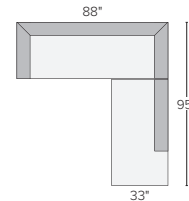

88" SOFA
Flint Cement #1899

98" SOFA
Flint Cement #1999

sectional pieces

ARMLESS CHAIR
Flint Cement #899

ARMLESS LOVESEAT
Flint Cement #1299

LEFT-BACK SOFA
Flint Cement #1399

RIGHT-BACK SOFA
Flint Cement #1399

8 stocked pre-configured sectional options

88"x65" TWO-PIECE SECTIONAL
Flint Cement #2798

98"x65" TWO-PIECE SECTIONAL
Flint Cement #2898

88"x91" TWO-PIECE SECTIONAL
Flint Cement #3198

98"x91" TWO-PIECE SECTIONAL
Flint Cement #3298

88"x95" TWO-PIECE SECTIONAL
WITH LEFT- OR RIGHT-BACK SOFA
Flint Cement #3298

98"x95" TWO-PIECE SECTIONAL
WITH LEFT- OR RIGHT-BACK SOFA
Flint Cement #3398