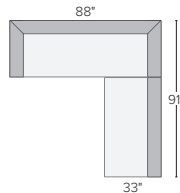

Naomi 95"x65" two-piece sectional in Flint cement.

NAOMI COLLECTION

Room&Board®

NAOMI

STOCKED FABRIC OPTION

sofa collection

68" LOVESEAT
Flint Cement #1699

78" SOFA
Flint Cement #1799

88" SOFA
Flint Cement #1899

98" SOFA
Flint Cement #1999

sectional pieces

ARMLESS CHAIR
Flint Cement #899

ARMLESS LOVESEAT
Flint Cement #1299

LEFT-BACK SOFA
Flint Cement #1399

RIGHT-BACK SOFA
Flint Cement #1399

8 stocked pre-configured sectional options

88"x65" TWO-PIECE SECTIONAL
Flint Cement #2798

98"x65" TWO-PIECE SECTIONAL
Flint Cement #2898

88"x91" TWO-PIECE SECTIONAL
Flint Cement #3198

98"x91" TWO-PIECE SECTIONAL
Flint Cement #3298

88"x95" TWO-PIECE SECTIONAL
WITH LEFT- OR RIGHT-BACK SOFA
Flint Cement #3298

98"x95" TWO-PIECE SECTIONAL
WITH LEFT- OR RIGHT-BACK SOFA
Flint Cement #3398