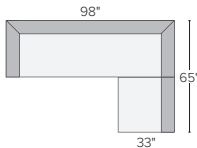

Naomi 95"x65" two-piece sectional in Flint cement.

NAOMI COLLECTION

Room&Board®

NAOMI

STOCKED FABRIC OPTION

sofa collection

68" LOVESEAT
Flint Cement #1699

78" SOFA
Flint Cement #1799

88" SOFA
Flint Cement #1899

98" SOFA
Flint Cement #1999

sectional pieces

ARMLESS CHAIR
Flint Cement #899

ARMLESS LOVESEAT
Flint Cement #1299

LEFT-BACK SOFA
Flint Cement #1399

RIGHT-BACK SOFA
Flint Cement #1399

8 stocked pre-configured sectional options

88"x65" TWO-PIECE SECTIONAL
Flint Cement #2798

98"x65" TWO-PIECE SECTIONAL
Flint Cement #2898

88"x91" TWO-PIECE SECTIONAL
Flint Cement #3198

98"x91" TWO-PIECE SECTIONAL
Flint Cement #3298