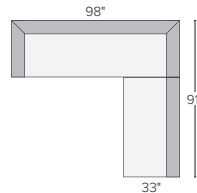

88" SOFA
Flint Cement #1899

98" SOFA
Flint Cement #1999

sectional pieces

ARMLESS CHAIR
Flint Cement #899

ARMLESS LOVESEAT
Flint Cement #1299

LEFT-BACK SOFA
Flint Cement #1399

RIGHT-BACK SOFA
Flint Cement #1399

8 stocked pre-configured sectional options

88"x65" TWO-PIECE SECTIONAL
Flint Cement #2798

98"x65" TWO-PIECE SECTIONAL
Flint Cement #2898

88"x91" TWO-PIECE SECTIONAL
Flint Cement #3198

98"x91" TWO-PIECE SECTIONAL
Flint Cement #3298

88"x95" TWO-PIECE SECTIONAL
WITH LEFT- OR RIGHT-BACK SOFA
Flint Cement #3298

98"x95" TWO-PIECE SECTIONAL
WITH LEFT- OR RIGHT-BACK SOFA
Flint Cement #3398