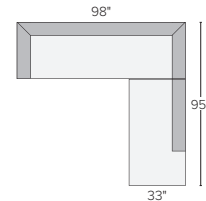

88" SOFA
Flint Cement #1899

98" SOFA
Flint Cement #1999

sectional pieces

ARMLESS CHAIR
Flint Cement #899

ARMLESS LOVESEAT
Flint Cement #1299

LEFT-BACK SOFA
Flint Cement #1399

RIGHT-BACK SOFA
Flint Cement #1399

8 stocked pre-configured sectional options

88"x65" TWO-PIECE SECTIONAL
Flint Cement #2798

98"x65" TWO-PIECE SECTIONAL
Flint Cement #2898

88"x91" TWO-PIECE SECTIONAL
Flint Cement #3198

98"x91" TWO-PIECE SECTIONAL
Flint Cement #3298

88"x95" TWO-PIECE SECTIONAL
WITH LEFT- OR RIGHT-BACK SOFA
Flint Cement #3298

98"x95" TWO-PIECE SECTIONAL
WITH LEFT- OR RIGHT-BACK SOFA
Flint Cement #3398