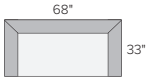

Naomi 95"x65" two-piece sectional in Flint cement.

NAOMI COLLECTION

Room&Board®

NAOMI

STOCKED FABRIC OPTION

sofa collection

68" LOVESEAT
Flint Cement #1699

78" SOFA
Flint Cement #1799

88" SOFA
Flint Cement #1899

98" SOFA
Flint Cement #1999

sectional pieces

ARMLESS CHAIR
Flint Cement #899

ARMLESS LOVESEAT
Flint Cement #1299

LEFT-BACK SOFA
Flint Cement #1399

RIGHT-BACK SOFA
Flint Cement #1399