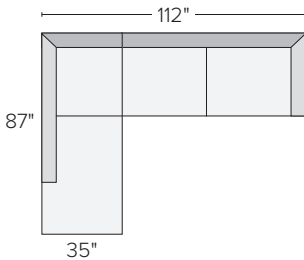

I right-arm sofa

We're here to help you with your selection.

If you have questions or would like to order one of these custom pieces, please call us at 800.301.9720.

PALM SECTIONAL COLLECTION

<i>sofa with chaise</i>	<i>overall dimensions</i>	<i>arm</i>	<i>seat</i>	<i>Mist navy/ charcoal</i>	<i>Pelham grey</i>	<i>Nevan grey</i>
A 115" sofa with left-arm chaise	115w 66d 28h	28h	97w 55d 17h	626164	892411	574873
B 115" sofa with right-arm chaise	115w 66d 28h	28h	97w 55d 17h	914663	525040	153125
<i>sectional</i>						
C 112"x112" three-piece sectional	112w 112d 28h	28h	92w 92d 17h	569194	667638	618555
D 112"x87" two-piece sectional with left-corner chaise	112w 87d 28h	28h	94w 78d 17h	386288	472205	378464
E 112"x87" two-piece sectional with right-corner chaise	112w 87d 28h	28h	94w 78d 17h	023887	491706	047037
F 136"x70" five-piece sectional with ottomans	136w 70d 28h	28h	118w 61d 17h	604726	093114	875189
G 142"x66" three-piece sectional	142w 66d 28h	28h	124w 57d 17h	488926	285528	973980
H 136"x87" three-piece sectional	136w 87d 28h	28h	118w 78d 17h	653412	007742	188974
I 139"x112" four-piece sectional with left-arm chaise	139w 112d 28h	28h	121w 94d 17h	649869	656263	642170
J 139"x112" four-piece sectional with right-arm chaise	139w 112d 28h	28h	121w 94d 17h	533911	556995	015527

A left-arm chaise, right-arm sofa

B left-arm sofa, right-arm chaise

C left-arm sofa, corner, right-arm sofa

D left-corner chaise, right-arm sofa

E left-arm sofa, right-corner chaise

F ottoman, corner, armless sofa, corner, ottoman