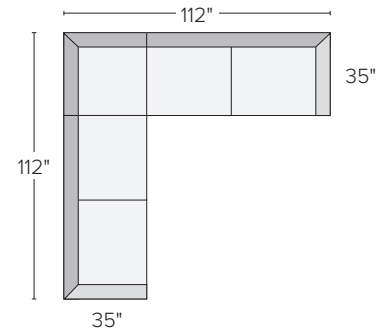

C left-arm sofa, corner, right-arm sofa