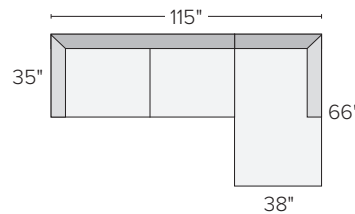

B left-arm sofa, right-arm chaise