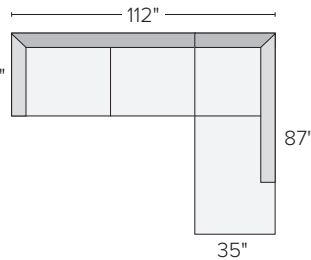

I right-arm sofa

We're here to help you with your selection.

If you have questions or would like to order one of these custom pieces, please call us at 800.301.9720.

PALM SECTIONAL COLLECTION

<i>sofa with chaise</i>	<i>overall dimensions</i>	<i>arm</i>	<i>seat</i>	<i>Mist navy/ charcoal</i>	<i>Pelham grey</i>	<i>Nevan grey</i>
A 115" sofa with left-arm chaise	115w 66d 28h	28h	97w 55d 17h	626164	892411	574873
B 115" sofa with right-arm chaise	115w 66d 28h	28h	97w 55d 17h	914663	525040	153125
<i>sectional</i>						
C 112"x112" three-piece sectional	112w 112d 28h	28h	92w 92d 17h	569194	667638	618555
D 112"x87" two-piece sectional with left-corner chaise	112w 87d 28h	28h	94w 78d 17h	386288	472205	378464
E 112"x87" two-piece sectional with right-corner chaise	112w 87d 28h	28h	94w 78d 17h	023887	491706	047037
F 136"x70" five-piece sectional with ottomans	136w 70d 28h	28h	118w 61d 17h	604726	093114	875189
G 142"x66" three-piece sectional	142w 66d 28h	28h	124w 57d 17h	488926	285528	973980
H 136"x87" three-piece sectional	136w 87d 28h	28h	118w 78d 17h	653412	007742	188974
I 139"x112" four-piece sectional with left-arm chaise	139w 112d 28h	28h	121w 94d 17h	649869	656263	642170
J 139"x112" four-piece sectional with right-arm chaise	139w 112d 28h	28h	121w 94d 17h	533911	556995	015527

A left-arm chaise, right-arm sofa

B left-arm sofa, right-arm chaise

C left-arm sofa, corner, right-arm sofa

D left-corner chaise, right-arm sofa

E left-arm sofa, right-corner chaise

F ottoman, corner, armless sofa, corner, ottoman