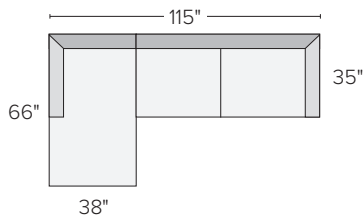

We're here to help you with your selection.

If you have questions or would like to order one of these custom pieces, please call us at 800.301.9720.

PALM SECTIONAL COLLECTION

<i>sofa with chaise</i>	<i>overall dimensions</i>	<i>arm</i>	<i>seat</i>	<i>Mist navy/ charcoal</i>	<i>Pelham grey</i>	<i>Nevan grey</i>
A 115" sofa with left-arm chaise	115w 66d 28h	28h	97w 55d 17h	626164	892411	574873
B 115" sofa with right-arm chaise	115w 66d 28h	28h	97w 55d 17h	914663	525040	153125
<i>sectional</i>						
C 112"x112" three-piece sectional	112w 112d 28h	28h	92w 92d 17h	569194	667638	618555
D 112"x87" two-piece sectional with left-corner chaise	112w 87d 28h	28h	94w 78d 17h	386288	472205	378464
E 112"x87" two-piece sectional with right-corner chaise	112w 87d 28h	28h	94w 78d 17h	023887	491706	047037
F 136"x70" five-piece sectional with ottomans	136w 70d 28h	28h	118w 61d 17h	604726	093114	875189
G 142"x66" three-piece sectional	142w 66d 28h	28h	124w 57d 17h	488926	285528	973980
H 136"x87" three-piece sectional	136w 87d 28h	28h	118w 78d 17h	653412	007742	188974
I 139"x112" four-piece sectional with left-arm chaise	139w 112d 28h	28h	121w 94d 17h	649869	656263	642170
J 139"x112" four-piece sectional with right-arm chaise	139w 112d 28h	28h	121w 94d 17h	533911	556995	015527

A left-arm chaise, right-arm sofa