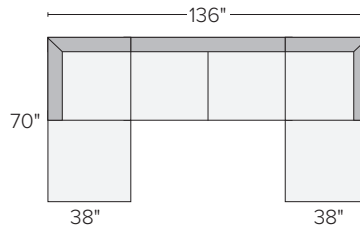

I right-arm sofa

We're here to help you with your selection.

If you have questions or would like to order one of these custom pieces, please call us at 800.301.9720.

PALM SECTIONAL COLLECTION

<i>sofa with chaise</i>	<i>overall dimensions</i>	<i>arm</i>	<i>seat</i>	<i>Mist navy/ charcoal</i>	<i>Pelham grey</i>	<i>Nevan grey</i>
A 115" sofa with left-arm chaise	115w 66d 28h	28h	97w 55d 17h	626164	892411	574873
B 115" sofa with right-arm chaise	115w 66d 28h	28h	97w 55d 17h	914663	525040	153125
<i>sectional</i>						
C 112"x112" three-piece sectional	112w 112d 28h	28h	92w 92d 17h	569194	667638	618555
D 112"x87" two-piece sectional with left-corner chaise	112w 87d 28h	28h	94w 78d 17h	386288	472205	378464
E 112"x87" two-piece sectional with right-corner chaise	112w 87d 28h	28h	94w 78d 17h	023887	491706	047037
F 136"x70" five-piece sectional with ottomans	136w 70d 28h	28h	118w 61d 17h	604726	093114	875189
G 142"x66" three-piece sectional	142w 66d 28h	28h	124w 57d 17h	488926	285528	973980
H 136"x87" three-piece sectional	136w 87d 28h	28h	118w 78d 17h	653412	007742	188974
I 139"x112" four-piece sectional with left-arm chaise	139w 112d 28h	28h	121w 94d 17h	649869	656263	642170
J 139"x112" four-piece sectional with right-arm chaise	139w 112d 28h	28h	121w 94d 17h	533911	556995	015527

A left-arm chaise, right-arm sofa

B left-arm sofa, right-arm chaise

C left-arm sofa, corner, right-arm sofa

D left-corner chaise, right-arm sofa

E left-arm sofa, right-corner chaise

F ottoman, corner, armless sofa, corner, ottoman