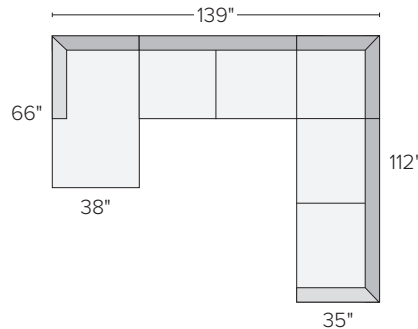

I left-arm chaise, armless sofa, corner, right-arm sofa