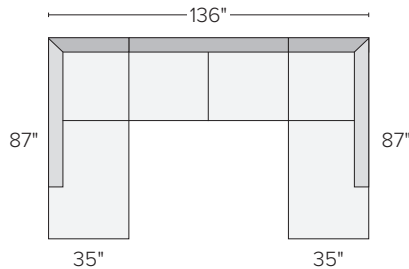

H left-corner chaise, armless sofa, right-corner chaise