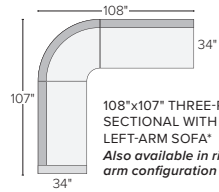

85" THREE-CUSHION SOFA WITH REVERSIBLE CHAISE*

99" SOFA WITH LEFT-ARM CHAISE*
Also available in right-arm configuration

98"x98" THREE-PIECE SECTIONAL WITH CORNER*

98"x97" THREE-PIECE SECTIONAL WITH LEFT-BACK SOFA*
Also available in right-back configuration

99"x98" THREE-PIECE SECTIONAL WITH LEFT-ARM SOFA*
Also available in right-arm configuration

107"x106" THREE-PIECE SECTIONAL WITH LEFT-BACK SOFA
Also available in right-back configuration

107"x107" THREE-PIECE CURVED SECTIONAL