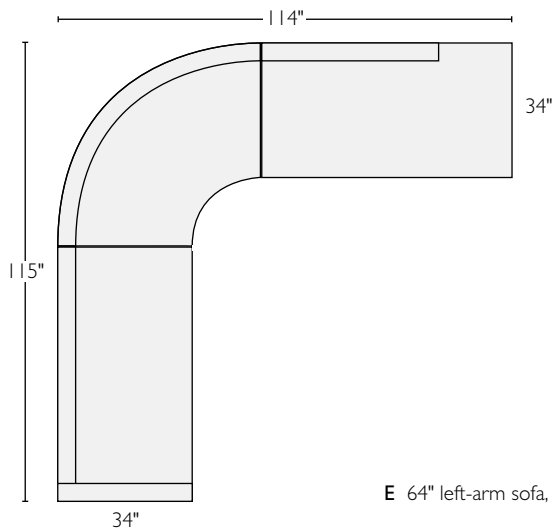

## reese sectional pieces

item	dimensions	arm	seat	Dustin	Tatum	Summit		
A curved corner sofa	72w 34d 32h	—	43w 22d 19h	633375	397670	\$1299	268456*	\$2899
B left-arm chaise	35w 60d 32h	24h	31w 48d 19h	897416	213123	\$1199	122329*	\$2799
C right-arm chaise	35w 60d 32h	24h	31w 48d 19h	646572	563614	\$1199	020911*	\$2799
D left-arm sofa	64w 34d 32h	24h	59w 22d 19h	859714	199471	\$1299	074730*	\$2999
E right-arm sofa	64w 34d 32h	24h	59w 22d 19h	282065	294861	\$1299	139151*	\$2999
F left-back sofa	63w 34d 32h	—	63w 22d 19h	597275	234777	\$1299	720913*	\$2799
G right-back sofa	63w 34d 32h	—	63w 22d 19h	499958	161655	\$1299	403642*	\$2799

# reese sectional collection

<i>sofa with chaise sectionals</i>	<i>overall dimensions</i>	<i>arm</i>	<i>seat</i>	<i>Dustin</i>	<i>Tatum</i>		<i>Summit</i>	
<b>A</b> sofa with left-arm chaise, 99"	99w 60d 32h	24h	90w 48d 19h	565487	462980	<b>\$2498</b>	794782*	<b>\$5798</b>
<b>B</b> sofa with right-arm chaise, 99"	99w 60d 32h	24h	90w 48d 19h	640393	670993	<b>\$2498</b>	999958*	<b>\$5798</b>
<b>L-shaped sectionals</b>								
<b>D</b> left-back sofa and curved corner sofa, 115"	115w 114d 32h	24h	85w 81d 19h	199883	454404	<b>\$3897</b>	479291*	<b>\$8697</b>
<b>D</b> right-back sofa and curved corner sofa, 115"	115w 114d 32h	24h	85w 81d 19h	542983	050090	<b>\$3897</b>	315631*	<b>\$8697</b>
<b>E</b> with curved corner, 115"	115w 115d 32h	24h	81w 81d 19h	444052	696632	<b>\$3897</b>	398796*	<b>\$8897</b>

**A** left-arm chaise, 64" right-arm sofa

**B** 64" left-arm sofa, right-arm chaise

**C** 64" left-arm sofa, curved corner sofa, left-back sofa

**D** right-back sofa, curved corner sofa, 64" right-arm sofa