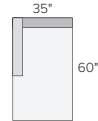

sofa + chair collection

CHAIR*

65" LOVESEAT

75" SOFA

85" DAYBED

85" TWO-CUSHION SOFA

85" THREE-CUSHION SOFA

sectional pieces

CORNER*

ARMLESS CHAIR*

LEFT-ARM CHAIR*

RIGHT-ARM CHAIR*

LEFT-ARM CHAISE*

RIGHT-ARM CHAISE*

LEFT-ARM SOFA

RIGHT-ARM SOFA