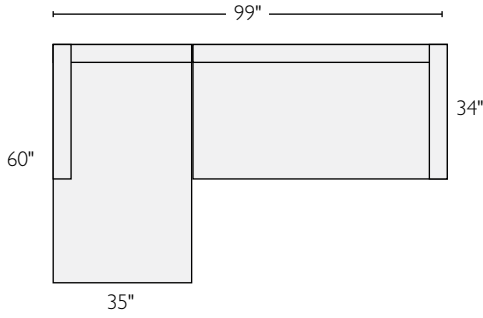

reese sectional collection

<i>sofa with chaise sectionals</i>	<i>overall dimensions</i>	<i>arm</i>	<i>seat</i>	<i>Dustin</i>	<i>Tatum</i>		<i>Summit</i>	
A sofa with left-arm chaise, 99"	99w 60d 32h	24h	90w 48d 19h	565487	462980	$2498	794782*	$5798
B sofa with right-arm chaise, 99"	99w 60d 32h	24h	90w 48d 19h	640393	670993	$2498	999958*	$5798
L-shaped sectionals								
D left-back sofa and curved corner sofa, 115"	115w 114d 32h	24h	85w 81d 19h	199883	454404	$3897	479291*	$8697
D right-back sofa and curved corner sofa, 115"	115w 114d 32h	24h	85w 81d 19h	542983	050090	$3897	315631*	$8697
E with curved corner, 115"	115w 115d 32h	24h	81w 81d 19h	444052	696632	$3897	398796*	$8897

A left-arm chaise, 64" right-arm sofa