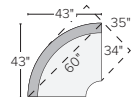

60° CURVED CORNER SOFA