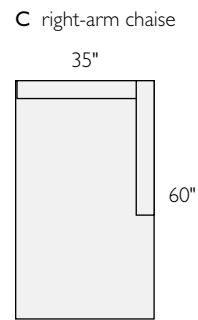

## reese sectional pieces

item	dimensions	arm	seat	Dustin	Tatum	Summit		
A curved corner sofa	72w 34d 32h	—	43w 22d 19h	633375	397670	\$1299	268456*	\$2899
B left-arm chaise	35w 60d 32h	24h	31w 48d 19h	897416	213123	\$1199	122329*	\$2799
C right-arm chaise	35w 60d 32h	24h	31w 48d 19h	646572	563614	\$1199	020911*	\$2799
D left-arm sofa	64w 34d 32h	24h	59w 22d 19h	859714	199471	\$1299	074730*	\$2999
E right-arm sofa	64w 34d 32h	24h	59w 22d 19h	282065	294861	\$1299	139151*	\$2999
F left-back sofa	63w 34d 32h	—	63w 22d 19h	597275	234777	\$1299	720913*	\$2799
G right-back sofa	63w 34d 32h	—	63w 22d 19h	499958	161655	\$1299	403642*	\$2799

# reese sectional collection

<i>sofa with chaise sectionals</i>	<i>overall dimensions</i>	<i>arm</i>	<i>seat</i>	<i>Dustin</i>	<i>Tatum</i>		<i>Summit</i>	
<b>A</b> sofa with left-arm chaise, 99"	99w 60d 32h	24h	90w 48d 19h	565487	462980	<b>\$2498</b>	794782*	<b>\$5798</b>
<b>B</b> sofa with right-arm chaise, 99"	99w 60d 32h	24h	90w 48d 19h	640393	670993	<b>\$2498</b>	999958*	<b>\$5798</b>
<b>L-shaped sectionals</b>								
<b>D</b> left-back sofa and curved corner sofa, 115"	115w 114d 32h	24h	85w 81d 19h	199883	454404	<b>\$3897</b>	479291*	<b>\$8697</b>
<b>D</b> right-back sofa and curved corner sofa, 115"	115w 114d 32h	24h	85w 81d 19h	542983	050090	<b>\$3897</b>	315631*	<b>\$8697</b>
<b>E</b> with curved corner, 115"	115w 115d 32h	24h	81w 81d 19h	444052	696632	<b>\$3897</b>	398796*	<b>\$8897</b>