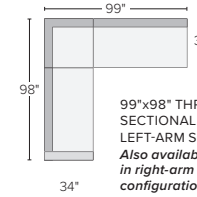

85" THREE-CUSHION SOFA WITH REVERSIBLE CHAISE*

99" SOFA WITH LEFT-ARM CHAISE*
Also available in right-arm configuration

98"x98" THREE-PIECE SECTIONAL WITH CORNER*

98"x97" THREE-PIECE SECTIONAL WITH LEFT-BACK SOFA*
Also available in right-back configuration

99"x98" THREE-PIECE SECTIONAL WITH LEFT-ARM SOFA*
Also available in right-arm configuration

107"x106" THREE-PIECE SECTIONAL WITH LEFT-BACK SOFA
Also available in right-back configuration

107"x107" THREE-PIECE CURVED SECTIONAL