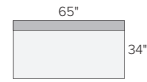

ARMLESS LOVESEAT*