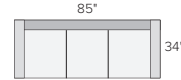

Reese 115"x114" three-piece sectional with left-back sofa in Tatum grey.

REESE COLLECTION

Room&Board

REESE

STOCKED FABRIC OPTIONS

ORLA IVORY

TATUM GREY

GINO CHARCOAL

sofa + chair collection

CHAIR*

65" LOVESEAT

75" SOFA

85" DAYBED

85" TWO-CUSHION SOFA

85" THREE-CUSHION SOFA

sectional pieces

CORNER*

ARMLESS CHAIR*

LEFT-ARM CHAIR*

RIGHT-ARM CHAIR*

LEFT-ARM CHAISE*

RIGHT-ARM CHAISE*

LEFT-ARM SOFA

RIGHT-ARM SOFA