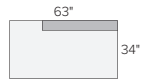

RIGHT-BACK SOFA