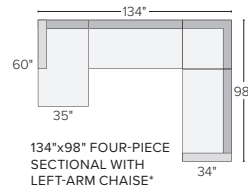

99"x98" THREE-PIECE SECTIONAL WITH LEFT-ARM SOFA*
Also available in right-arm configuration

107"x106" THREE-PIECE SECTIONAL WITH LEFT-BACK SOFA
Also available in right-back configuration

107"x107" THREE-PIECE CURVED SECTIONAL

108"x107" THREE-PIECE SECTIONAL WITH LEFT-ARM SOFA*
Also available in right-arm configuration

115"x114" THREE-PIECE SECTIONAL WITH LEFT-BACK SOFA
Also available in right-back configuration

115"x115" THREE-PIECE CURVED SECTIONAL

116"x115" THREE-PIECE SECTIONAL WITH LEFT-ARM SOFA*
Also available in right-arm configuration

134"x98" FOUR-PIECE SECTIONAL WITH LEFT-ARM CHAISE*
Also available in right-arm configuration