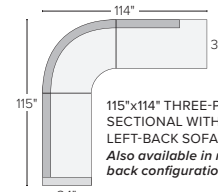

99"x98" THREE-PIECE SECTIONAL WITH LEFT-ARM SOFA*
Also available in right-arm configuration

107"x106" THREE-PIECE SECTIONAL WITH LEFT-BACK SOFA
Also available in right-back configuration

107"x107" THREE-PIECE CURVED SECTIONAL

108"x107" THREE-PIECE SECTIONAL WITH LEFT-ARM SOFA*
Also available in right-arm configuration

115"x114" THREE-PIECE SECTIONAL WITH LEFT-BACK SOFA
Also available in right-back configuration

115"x115" THREE-PIECE CURVED SECTIONAL

116"x115" THREE-PIECE SECTIONAL WITH LEFT-ARM SOFA*
Also available in right-arm configuration

134"x98" FOUR-PIECE SECTIONAL WITH LEFT-ARM CHAISE*
Also available in right-arm configuration