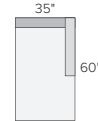

sofa + chair collection

CHAIR*

65" LOVESEAT

75" SOFA

85" DAYBED

85" TWO-CUSHION SOFA

85" THREE-CUSHION SOFA

sectional pieces

CORNER*

ARMLESS CHAIR*

LEFT-ARM CHAIR*

RIGHT-ARM CHAIR*

LEFT-ARM CHAISE*

RIGHT-ARM CHAISE*

LEFT-ARM SOFA

RIGHT-ARM SOFA

LEFT-BACK SOFA

RIGHT-BACK SOFA

ARMLESS LOVESEAT*

60° CURVED CORNER SOFA

72° CURVED CORNER SOFA

REESE

STOCKED FABRIC OPTIONS

stocked pre-configured sectional options