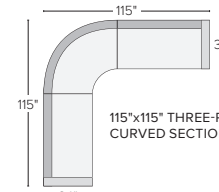

85" THREE-CUSHION SOFA WITH REVERSIBLE CHAISE*

99" SOFA WITH LEFT-ARM CHAISE*
Also available in right-arm configuration

98"x98" THREE-PIECE SECTIONAL WITH CORNER*

98"x97" THREE-PIECE SECTIONAL WITH LEFT-BACK SOFA*
Also available in right-back configuration

99"x98" THREE-PIECE SECTIONAL WITH LEFT-ARM SOFA*
Also available in right-arm configuration

107"x106" THREE-PIECE SECTIONAL WITH LEFT-BACK SOFA
Also available in right-back configuration

107"x107" THREE-PIECE CURVED SECTIONAL

108"x107" THREE-PIECE SECTIONAL WITH LEFT-ARM SOFA*
Also available in right-arm configuration

115"x114" THREE-PIECE SECTIONAL WITH LEFT-BACK SOFA
Also available in right-back configuration

115"x115" THREE-PIECE CURVED SECTIONAL

116"x115" THREE-PIECE SECTIONAL WITH LEFT-ARM SOFA*
Also available in right-arm configuration

134"x98" FOUR-PIECE SECTIONAL WITH LEFT-ARM CHAISE*
Also available in right-arm configuration