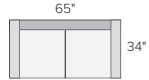

Reese 115"x114" three-piece sectional with left-back sofa in Tatum grey.

REESE COLLECTION

Room&Board

REESE

STOCKED FABRIC OPTIONS

ORLA IVORY

TATUM GREY

GINO CHARCOAL

sofa + chair collection

CHAIR*

65" LOVESEAT

75" SOFA

85" DAYBED

85" TWO-CUSHION SOFA

85" THREE-CUSHION SOFA

sectional pieces

99"x98" THREE-PIECE SECTIONAL WITH LEFT-ARM SOFA*
Also available in right-arm configuration

107"x106" THREE-PIECE SECTIONAL WITH LEFT-BACK SOFA
Also available in right-back configuration

107"x107" THREE-PIECE CURVED SECTIONAL

116"x115" THREE-PIECE SECTIONAL WITH LEFT-ARM SOFA*
Also available in right-arm configuration

134"x98" FOUR-PIECE SECTIONAL WITH LEFT-ARM CHAISE*
Also available in right-arm configuration