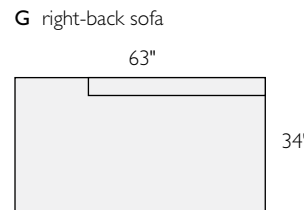

## reese sectional pieces

item	dimensions	arm	seat	Dustin	Tatum	Summit		
A curved corner sofa	72w 34d 32h	—	43w 22d 19h	633375	397670	\$1299	268456*	\$2899
B left-arm chaise	35w 60d 32h	24h	31w 48d 19h	897416	213123	\$1199	122329*	\$2799
C right-arm chaise	35w 60d 32h	24h	31w 48d 19h	646572	563614	\$1199	020911*	\$2799
D left-arm sofa	64w 34d 32h	24h	59w 22d 19h	859714	199471	\$1299	074730*	\$2999
E right-arm sofa	64w 34d 32h	24h	59w 22d 19h	282065	294861	\$1299	139151*	\$2999
F left-back sofa	63w 34d 32h	—	63w 22d 19h	597275	234777	\$1299	720913*	\$2799
G right-back sofa	63w 34d 32h	—	63w 22d 19h	499958	161655	\$1299	403642*	\$2799

# reese sectional collection

<i>sofa with chaise sectionals</i>	<i>overall dimensions</i>	<i>arm</i>	<i>seat</i>	<i>Dustin</i>	<i>Tatum</i>		<i>Summit</i>	
<b>A</b> sofa with left-arm chaise, 99"	99w 60d 32h	24h	90w 48d 19h	565487	462980	<b>\$2498</b>	794782*	<b>\$5798</b>
<b>B</b> sofa with right-arm chaise, 99"	99w 60d 32h	24h	90w 48d 19h	640393	670993	<b>\$2498</b>	999958*	<b>\$5798</b>
<b>L-shaped sectionals</b>								
<b>D</b> left-back sofa and curved corner sofa, 115"	115w 114d 32h	24h	85w 81d 19h	199883	454404	<b>\$3897</b>	479291*	<b>\$8697</b>
<b>D</b> right-back sofa and curved corner sofa, 115"	115w 114d 32h	24h	85w 81d 19h	542983	050090	<b>\$3897</b>	315631*	<b>\$8697</b>
<b>E</b> with curved corner, 115"	115w 115d 32h	24h	81w 81d 19h	444052	696632	<b>\$3897</b>	398796*	<b>\$8897</b>