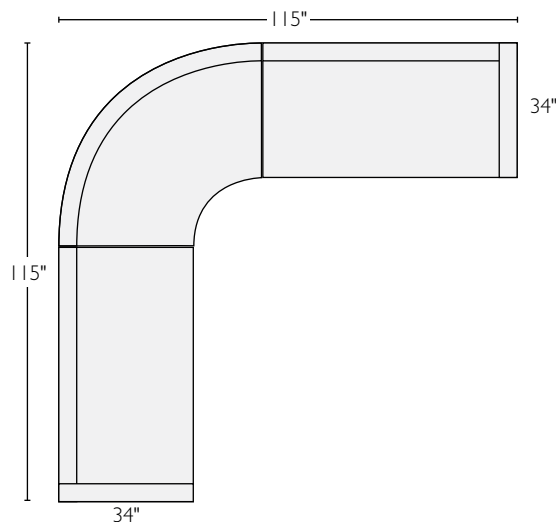

E 64" left-arm sofa, curved corner sofa, 64" right-arm sofa