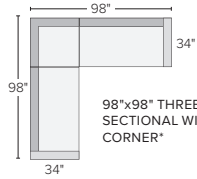

LEFT-BACK SOFA

RIGHT-BACK SOFA

ARMLESS LOVESEAT*

60° CURVED CORNER SOFA

72° CURVED CORNER SOFA

REESE

STOCKED FABRIC OPTIONS

stocked pre-configured sectional options

85" THREE-CUSHION SOFA WITH REVERSIBLE CHAISE*

99" SOFA WITH LEFT-ARM CHAISE*
Also available in right-arm configuration

98"x98" THREE-PIECE SECTIONAL WITH CORNER*

98"x97" THREE-PIECE SECTIONAL WITH LEFT-BACK SOFA*
Also available in right-back configuration

99"x98" THREE-PIECE SECTIONAL WITH LEFT-ARM SOFA*
Also available in right-arm configuration

107"x106" THREE-PIECE SECTIONAL WITH LEFT-BACK SOFA
Also available in right-back configuration

107"x107" THREE-PIECE CURVED SECTIONAL

108"x107" THREE-PIECE SECTIONAL WITH LEFT-ARM SOFA*
Also available in right-arm configuration

115"x114" THREE-PIECE SECTIONAL WITH LEFT-BACK SOFA
Also available in right-back configuration

115"x115" THREE-PIECE CURVED SECTIONAL