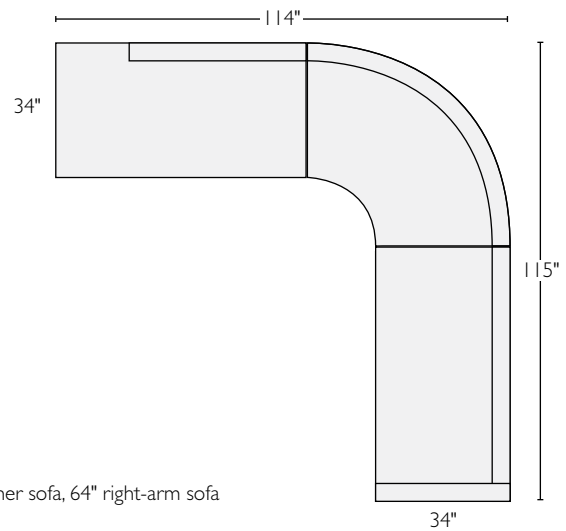

# reese sectional collection

<i>sofa with chaise sectionals</i>	<i>overall dimensions</i>	<i>arm</i>	<i>seat</i>	<i>Dustin</i>	<i>Tatum</i>		<i>Summit</i>	
<b>A</b> sofa with left-arm chaise, 99"	99w 60d 32h	24h	90w 48d 19h	565487	462980	<b>\$2498</b>	794782*	<b>\$5798</b>
<b>B</b> sofa with right-arm chaise, 99"	99w 60d 32h	24h	90w 48d 19h	640393	670993	<b>\$2498</b>	999958*	<b>\$5798</b>
<b>L-shaped sectionals</b>								
<b>D</b> left-back sofa and curved corner sofa, 115"	115w 114d 32h	24h	85w 81d 19h	199883	454404	<b>\$3897</b>	479291*	<b>\$8697</b>
<b>D</b> right-back sofa and curved corner sofa, 115"	115w 114d 32h	24h	85w 81d 19h	542983	050090	<b>\$3897</b>	315631*	<b>\$8697</b>
<b>E</b> with curved corner, 115"	115w 115d 32h	24h	81w 81d 19h	444052	696632	<b>\$3897</b>	398796*	<b>\$8897</b>

**A** left-arm chaise, 64" right-arm sofa

**B** 64" left-arm sofa, right-arm chaise

**C** 64" left-arm sofa, curved corner sofa, left-back sofa

**D** right-back sofa, curved corner sofa, 64" right-arm sofa

**E** 64" left-arm sofa, curved corner sofa, 64" right-arm sofa

scale: 1 square = 12 inches