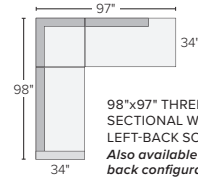

LEFT-BACK SOFA

RIGHT-BACK SOFA

ARMLESS LOVESEAT*

60° CURVED CORNER SOFA

72° CURVED CORNER SOFA

REESE

STOCKED FABRIC OPTIONS

stocked pre-configured sectional options

85" THREE-CUSHION SOFA WITH REVERSIBLE CHAISE*

99" SOFA WITH LEFT-ARM CHAISE*
Also available in right-arm configuration

98"x98" THREE-PIECE SECTIONAL WITH CORNER*

98"x97" THREE-PIECE SECTIONAL WITH LEFT-BACK SOFA*
Also available in right-back configuration

99"x98" THREE-PIECE SECTIONAL WITH LEFT-ARM SOFA*
Also available in right-arm configuration

107"x106" THREE-PIECE SECTIONAL WITH LEFT-BACK SOFA
Also available in right-back configuration

107"x107" THREE-PIECE CURVED SECTIONAL