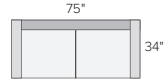

Reese 115"x114" three-piece sectional with left-back sofa in Tatum grey.

REESE COLLECTION

Room&Board

REESE

STOCKED FABRIC OPTIONS

ORLA IVORY

TATUM GREY

GINO CHARCOAL

sofa + chair collection

CHAIR*

65" LOVESEAT

75" SOFA

85" DAYBED

85" TWO-CUSHION SOFA

85" THREE-CUSHION SOFA

sectional pieces

99"x98" THREE-PIECE SECTIONAL WITH LEFT-ARM SOFA*
Also available in right-arm configuration

107"x106" THREE-PIECE SECTIONAL WITH LEFT-BACK SOFA
Also available in right-back configuration

107"x107" THREE-PIECE CURVED SECTIONAL