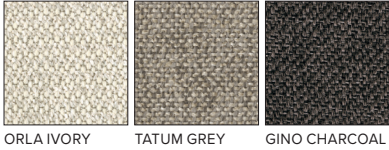

LEFT-BACK SOFA

RIGHT-BACK SOFA

ARMLESS LOVESEAT*

60° CURVED CORNER SOFA

72° CURVED CORNER SOFA

REESE

STOCKED FABRIC OPTIONS

stocked pre-configured sectional options