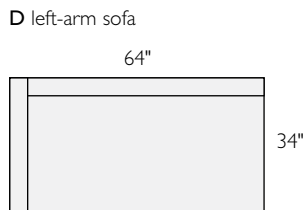

## reese sectional pieces

item	dimensions	arm	seat	Dustin	Tatum	Summit		
A curved corner sofa	72w 34d 32h	—	43w 22d 19h	633375	397670	\$1299	268456*	\$2899
B left-arm chaise	35w 60d 32h	24h	31w 48d 19h	897416	213123	\$1199	122329*	\$2799
C right-arm chaise	35w 60d 32h	24h	31w 48d 19h	646572	563614	\$1199	020911*	\$2799
D left-arm sofa	64w 34d 32h	24h	59w 22d 19h	859714	199471	\$1299	074730*	\$2999
E right-arm sofa	64w 34d 32h	24h	59w 22d 19h	282065	294861	\$1299	139151*	\$2999
F left-back sofa	63w 34d 32h	—	63w 22d 19h	597275	234777	\$1299	720913*	\$2799
G right-back sofa	63w 34d 32h	—	63w 22d 19h	499958	161655	\$1299	403642*	\$2799

# reese sectional collection

<i>sofa with chaise sectionals</i>	<i>overall dimensions</i>	<i>arm</i>	<i>seat</i>	<i>Dustin</i>	<i>Tatum</i>		<i>Summit</i>	
<b>A</b> sofa with left-arm chaise, 99"	99w 60d 32h	24h	90w 48d 19h	565487	462980	<b>\$2498</b>	794782*	<b>\$5798</b>
<b>B</b> sofa with right-arm chaise, 99"	99w 60d 32h	24h	90w 48d 19h	640393	670993	<b>\$2498</b>	999958*	<b>\$5798</b>
<b>L-shaped sectionals</b>								
<b>D</b> left-back sofa and curved corner sofa, 115"	115w 114d 32h	24h	85w 81d 19h	199883	454404	<b>\$3897</b>	479291*	<b>\$8697</b>
<b>D</b> right-back sofa and curved corner sofa, 115"	115w 114d 32h	24h	85w 81d 19h	542983	050090	<b>\$3897</b>	315631*	<b>\$8697</b>
<b>E</b> with curved corner, 115"	115w 115d 32h	24h	81w 81d 19h	444052	696632	<b>\$3897</b>	398796*	<b>\$8897</b>