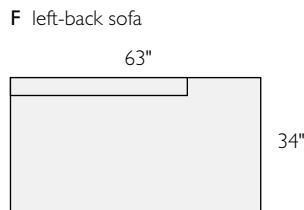

## reese sectional pieces

item	dimensions	arm	seat	Dustin	Tatum	Summit		
A curved corner sofa	72w 34d 32h	—	43w 22d 19h	633375	397670	\$1299	268456*	\$2899
B left-arm chaise	35w 60d 32h	24h	31w 48d 19h	897416	213123	\$1199	122329*	\$2799
C right-arm chaise	35w 60d 32h	24h	31w 48d 19h	646572	563614	\$1199	020911*	\$2799
D left-arm sofa	64w 34d 32h	24h	59w 22d 19h	859714	199471	\$1299	074730*	\$2999
E right-arm sofa	64w 34d 32h	24h	59w 22d 19h	282065	294861	\$1299	139151*	\$2999
F left-back sofa	63w 34d 32h	—	63w 22d 19h	597275	234777	\$1299	720913*	\$2799
G right-back sofa	63w 34d 32h	—	63w 22d 19h	499958	161655	\$1299	403642*	\$2799

# reese sectional collection

<i>sofa with chaise sectionals</i>	<i>overall dimensions</i>	<i>arm</i>	<i>seat</i>	<i>Dustin</i>	<i>Tatum</i>		<i>Summit</i>	
<b>A</b> sofa with left-arm chaise, 99"	99w 60d 32h	24h	90w 48d 19h	565487	462980	<b>\$2498</b>	794782*	<b>\$5798</b>
<b>B</b> sofa with right-arm chaise, 99"	99w 60d 32h	24h	90w 48d 19h	640393	670993	<b>\$2498</b>	999958*	<b>\$5798</b>
<b>L-shaped sectionals</b>								
<b>D</b> left-back sofa and curved corner sofa, 115"	115w 114d 32h	24h	85w 81d 19h	199883	454404	<b>\$3897</b>	479291*	<b>\$8697</b>
<b>D</b> right-back sofa and curved corner sofa, 115"	115w 114d 32h	24h	85w 81d 19h	542983	050090	<b>\$3897</b>	315631*	<b>\$8697</b>
<b>E</b> with curved corner, 115"	115w 115d 32h	24h	81w 81d 19h	444052	696632	<b>\$3897</b>	398796*	<b>\$8897</b>