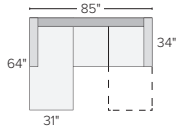

CORNER*

ARMLESS CHAIR*

LEFT-ARM CHAIR*

RIGHT-ARM CHAIR*

LEFT-ARM CHAISE*

RIGHT-ARM CHAISE*

LEFT-ARM SOFA

RIGHT-ARM SOFA

LEFT-BACK SOFA

RIGHT-BACK SOFA

ARMLESS LOVESEAT*

60° CURVED CORNER SOFA

72° CURVED CORNER SOFA

REESE

STOCKED FABRIC OPTIONS

stocked pre-configured sectional options

85" THREE-CUSHION SOFA WITH REVERSIBLE CHAISE*

99" SOFA WITH LEFT-ARM CHAISE*
Also available in right-arm configuration

98"x98" THREE-PIECE SECTIONAL WITH CORNER*

98"x97" THREE-PIECE SECTIONAL WITH LEFT-BACK SOFA*
Also available in right-back configuration

99"x98" THREE-PIECE SECTIONAL WITH LEFT-ARM SOFA*
Also available in right-arm configuration

107"x106" THREE-PIECE SECTIONAL WITH LEFT-BACK SOFA
Also available in right-back configuration

107"x107" THREE-PIECE CURVED SECTIONAL