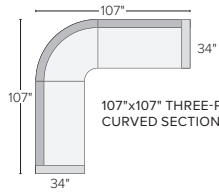

85" THREE-CUSHION SOFA WITH REVERSIBLE CHAISE*

99" SOFA WITH LEFT-ARM CHAISE*
Also available in right-arm configuration

98"x98" THREE-PIECE SECTIONAL WITH CORNER*

98"x97" THREE-PIECE SECTIONAL WITH LEFT-BACK SOFA*
Also available in right-back configuration

99"x98" THREE-PIECE SECTIONAL WITH LEFT-ARM SOFA*
Also available in right-arm configuration

107"x106" THREE-PIECE SECTIONAL WITH LEFT-BACK SOFA
Also available in right-back configuration

107"x107" THREE-PIECE CURVED SECTIONAL

108"x107" THREE-PIECE SECTIONAL WITH LEFT-ARM SOFA*
Also available in right-arm configuration

115"x114" THREE-PIECE SECTIONAL WITH LEFT-BACK SOFA
Also available in right-back configuration

115"x115" THREE-PIECE CURVED SECTIONAL

116"x115" THREE-PIECE SECTIONAL WITH LEFT-ARM SOFA*
Also available in right-arm configuration

134"x98" FOUR-PIECE SECTIONAL WITH LEFT-ARM CHAISE*
Also available in right-arm configuration