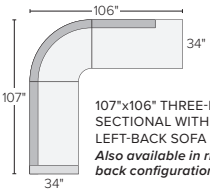

85" THREE-CUSHION SOFA WITH REVERSIBLE CHAISE*

99" SOFA WITH LEFT-ARM CHAISE*
Also available in right-arm configuration

98"x98" THREE-PIECE SECTIONAL WITH CORNER*

98"x97" THREE-PIECE SECTIONAL WITH LEFT-BACK SOFA*
Also available in right-back configuration

99"x98" THREE-PIECE SECTIONAL WITH LEFT-ARM SOFA*
Also available in right-arm configuration

107"x106" THREE-PIECE SECTIONAL WITH LEFT-BACK SOFA
Also available in right-back configuration

107"x107" THREE-PIECE CURVED SECTIONAL