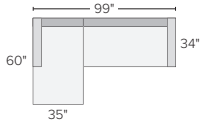

CORNER*

ARMLESS CHAIR*

LEFT-ARM CHAIR*

RIGHT-ARM CHAIR*

LEFT-ARM CHAISE*

RIGHT-ARM CHAISE*

LEFT-ARM SOFA

RIGHT-ARM SOFA

LEFT-BACK SOFA

RIGHT-BACK SOFA

ARMLESS LOVESEAT*

60° CURVED CORNER SOFA

72° CURVED CORNER SOFA

REESE

STOCKED FABRIC OPTIONS

stocked pre-configured sectional options

85" THREE-CUSHION SOFA WITH REVERSIBLE CHAISE*

99" SOFA WITH LEFT-ARM CHAISE*
Also available in right-arm configuration

98"x98" THREE-PIECE SECTIONAL WITH CORNER*

98"x97" THREE-PIECE SECTIONAL WITH LEFT-BACK SOFA*
Also available in right-back configuration

99"x98" THREE-PIECE SECTIONAL WITH LEFT-ARM SOFA*
Also available in right-arm configuration

107"x106" THREE-PIECE SECTIONAL WITH LEFT-BACK SOFA
Also available in right-back configuration

107"x107" THREE-PIECE CURVED SECTIONAL