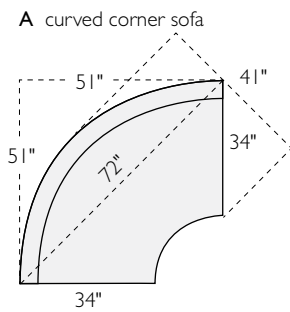

## reese sectional pieces

item	dimensions	arm	seat	Dustin	Tatum	Summit		
A curved corner sofa	72w 34d 32h	—	43w 22d 19h	633375	397670	\$1299	268456*	\$2899
B left-arm chaise	35w 60d 32h	24h	31w 48d 19h	897416	213123	\$1199	122329*	\$2799
C right-arm chaise	35w 60d 32h	24h	31w 48d 19h	646572	563614	\$1199	020911*	\$2799
D left-arm sofa	64w 34d 32h	24h	59w 22d 19h	859714	199471	\$1299	074730*	\$2999
E right-arm sofa	64w 34d 32h	24h	59w 22d 19h	282065	294861	\$1299	139151*	\$2999
F left-back sofa	63w 34d 32h	—	63w 22d 19h	597275	234777	\$1299	720913*	\$2799
G right-back sofa	63w 34d 32h	—	63w 22d 19h	499958	161655	\$1299	403642*	\$2799

# reese sectional collection

<i>sofa with chaise sectionals</i>	<i>overall dimensions</i>	<i>arm</i>	<i>seat</i>	<i>Dustin</i>	<i>Tatum</i>		<i>Summit</i>	
<b>A</b> sofa with left-arm chaise, 99"	99w 60d 32h	24h	90w 48d 19h	565487	462980	<b>\$2498</b>	794782*	<b>\$5798</b>
<b>B</b> sofa with right-arm chaise, 99"	99w 60d 32h	24h	90w 48d 19h	640393	670993	<b>\$2498</b>	999958*	<b>\$5798</b>
<b>L-shaped sectionals</b>								
<b>D</b> left-back sofa and curved corner sofa, 115"	115w 114d 32h	24h	85w 81d 19h	199883	454404	<b>\$3897</b>	479291*	<b>\$8697</b>
<b>D</b> right-back sofa and curved corner sofa, 115"	115w 114d 32h	24h	85w 81d 19h	542983	050090	<b>\$3897</b>	315631*	<b>\$8697</b>
<b>E</b> with curved corner, 115"	115w 115d 32h	24h	81w 81d 19h	444052	696632	<b>\$3897</b>	398796*	<b>\$8897</b>