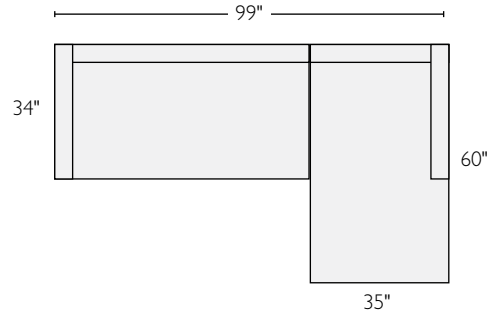

B 64" left-arm sofa, right-arm chaise