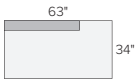

sofa + chair collection

CHAIR*

65" LOVESEAT

75" SOFA

85" DAYBED

85" TWO-CUSHION SOFA

85" THREE-CUSHION SOFA

sectional pieces

CORNER*

ARMLESS CHAIR*

LEFT-ARM CHAIR*

RIGHT-ARM CHAIR*

LEFT-ARM CHAISE*

RIGHT-ARM CHAISE*

LEFT-ARM SOFA

RIGHT-ARM SOFA

LEFT-BACK SOFA

RIGHT-BACK SOFA

ARMLESS LOVESEAT*

60° CURVED CORNER SOFA

72° CURVED CORNER SOFA

REESE

STOCKED FABRIC OPTIONS

stocked pre-configured sectional options