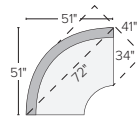

CORNER*

ARMLESS CHAIR*

LEFT-ARM CHAIR*

RIGHT-ARM CHAIR*

LEFT-ARM CHAISE*

RIGHT-ARM CHAISE*

LEFT-ARM SOFA

RIGHT-ARM SOFA

LEFT-BACK SOFA

RIGHT-BACK SOFA

ARMLESS LOVESEAT*

60° CURVED CORNER SOFA

72° CURVED CORNER SOFA

REESE

STOCKED FABRIC OPTIONS

stocked pre-configured sectional options