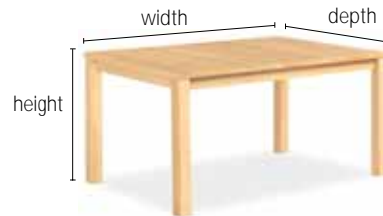

create your own table program: andover walnut

Create a table, counter or work surface that perfectly fits your space. Use the chart below to determine the size and price. Contact our Design Associates at 800.301.9720 to assist with selection and ordering.

- Ready for delivery in about four weeks
- Available in 1-inch increments of width and depth

natural walnut
see previous page for maple, white oak and cherry pricing.

Square / Rectangular Table

Depth (inches)		24-30	31-36	37-40	41-46	47-50	51-56	57-60
Width (inches)	24-30	$589						
	31-40	$799	$849	$949				
	41-50	$1009	$1059	$1119	$1159	$1219		
	51-60	$1219	$1269	$1379	$1469	$1529	$1589	$1679
	61-70	$1429	$1529	$1579	$1639	$1639	$1849	$1899
	71-80	$1589	$1749	$1789	$1959	$1889	$2109	$2209
	81-90	$1789	$1899	$1999	$2059	$2169	$2379	$2479
	91-96	$1899	$2059	$2099	$2209	$2269	$2529	$2629

- Minimums and maximums are as listed. Maximums are established by weight and delivery limitations.
- Height available from 15-42"

Square / Rectangular Extension Table

Depth (inches)		38-40	41-46	47-50	51-56	57-60
Width (inches)	48-50	$1299	$1409	$1549		
	51-60	$1499	$1699	$1899	$2009	$2149
	61-70	$1749	$1999	$2199	$2349	$2509
	71-78	$1999	$2299	$2449	$2649	$2859

- Minimums and maximums are as listed. Maximums are established by weight and delivery limitations.
- Height available from 28-42"
- One 18" extension leaf included.
- Dimensions listed above are without the leaf.