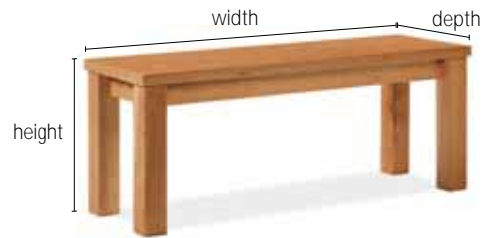

create your own bench program: andover maple, white oak, cherry and walnut

Create a bench that perfectly fits your space. Use the chart below to determine the size and price. Contact our Design Associates at 800.301.9720 to assist with selection and ordering.

- Ready for delivery in about four weeks
- Available in 1-inch increments of width only

Bench

	maple	cherry	white oak	walnut
	36-41	$449	$549	$549
	42-48	$499	$599	$599
	49-54	$549	$649	$649
	55-60	$599	$699	$699
Width (inches)	61-66	$649	$749	$749
	67-72	$699	$799	$799
	73-78	$749	$849	$849
	79-84	$799	$899	$899
	85-90	$849	$949	$949

- Depth is 15"
- Height available from 15-20"