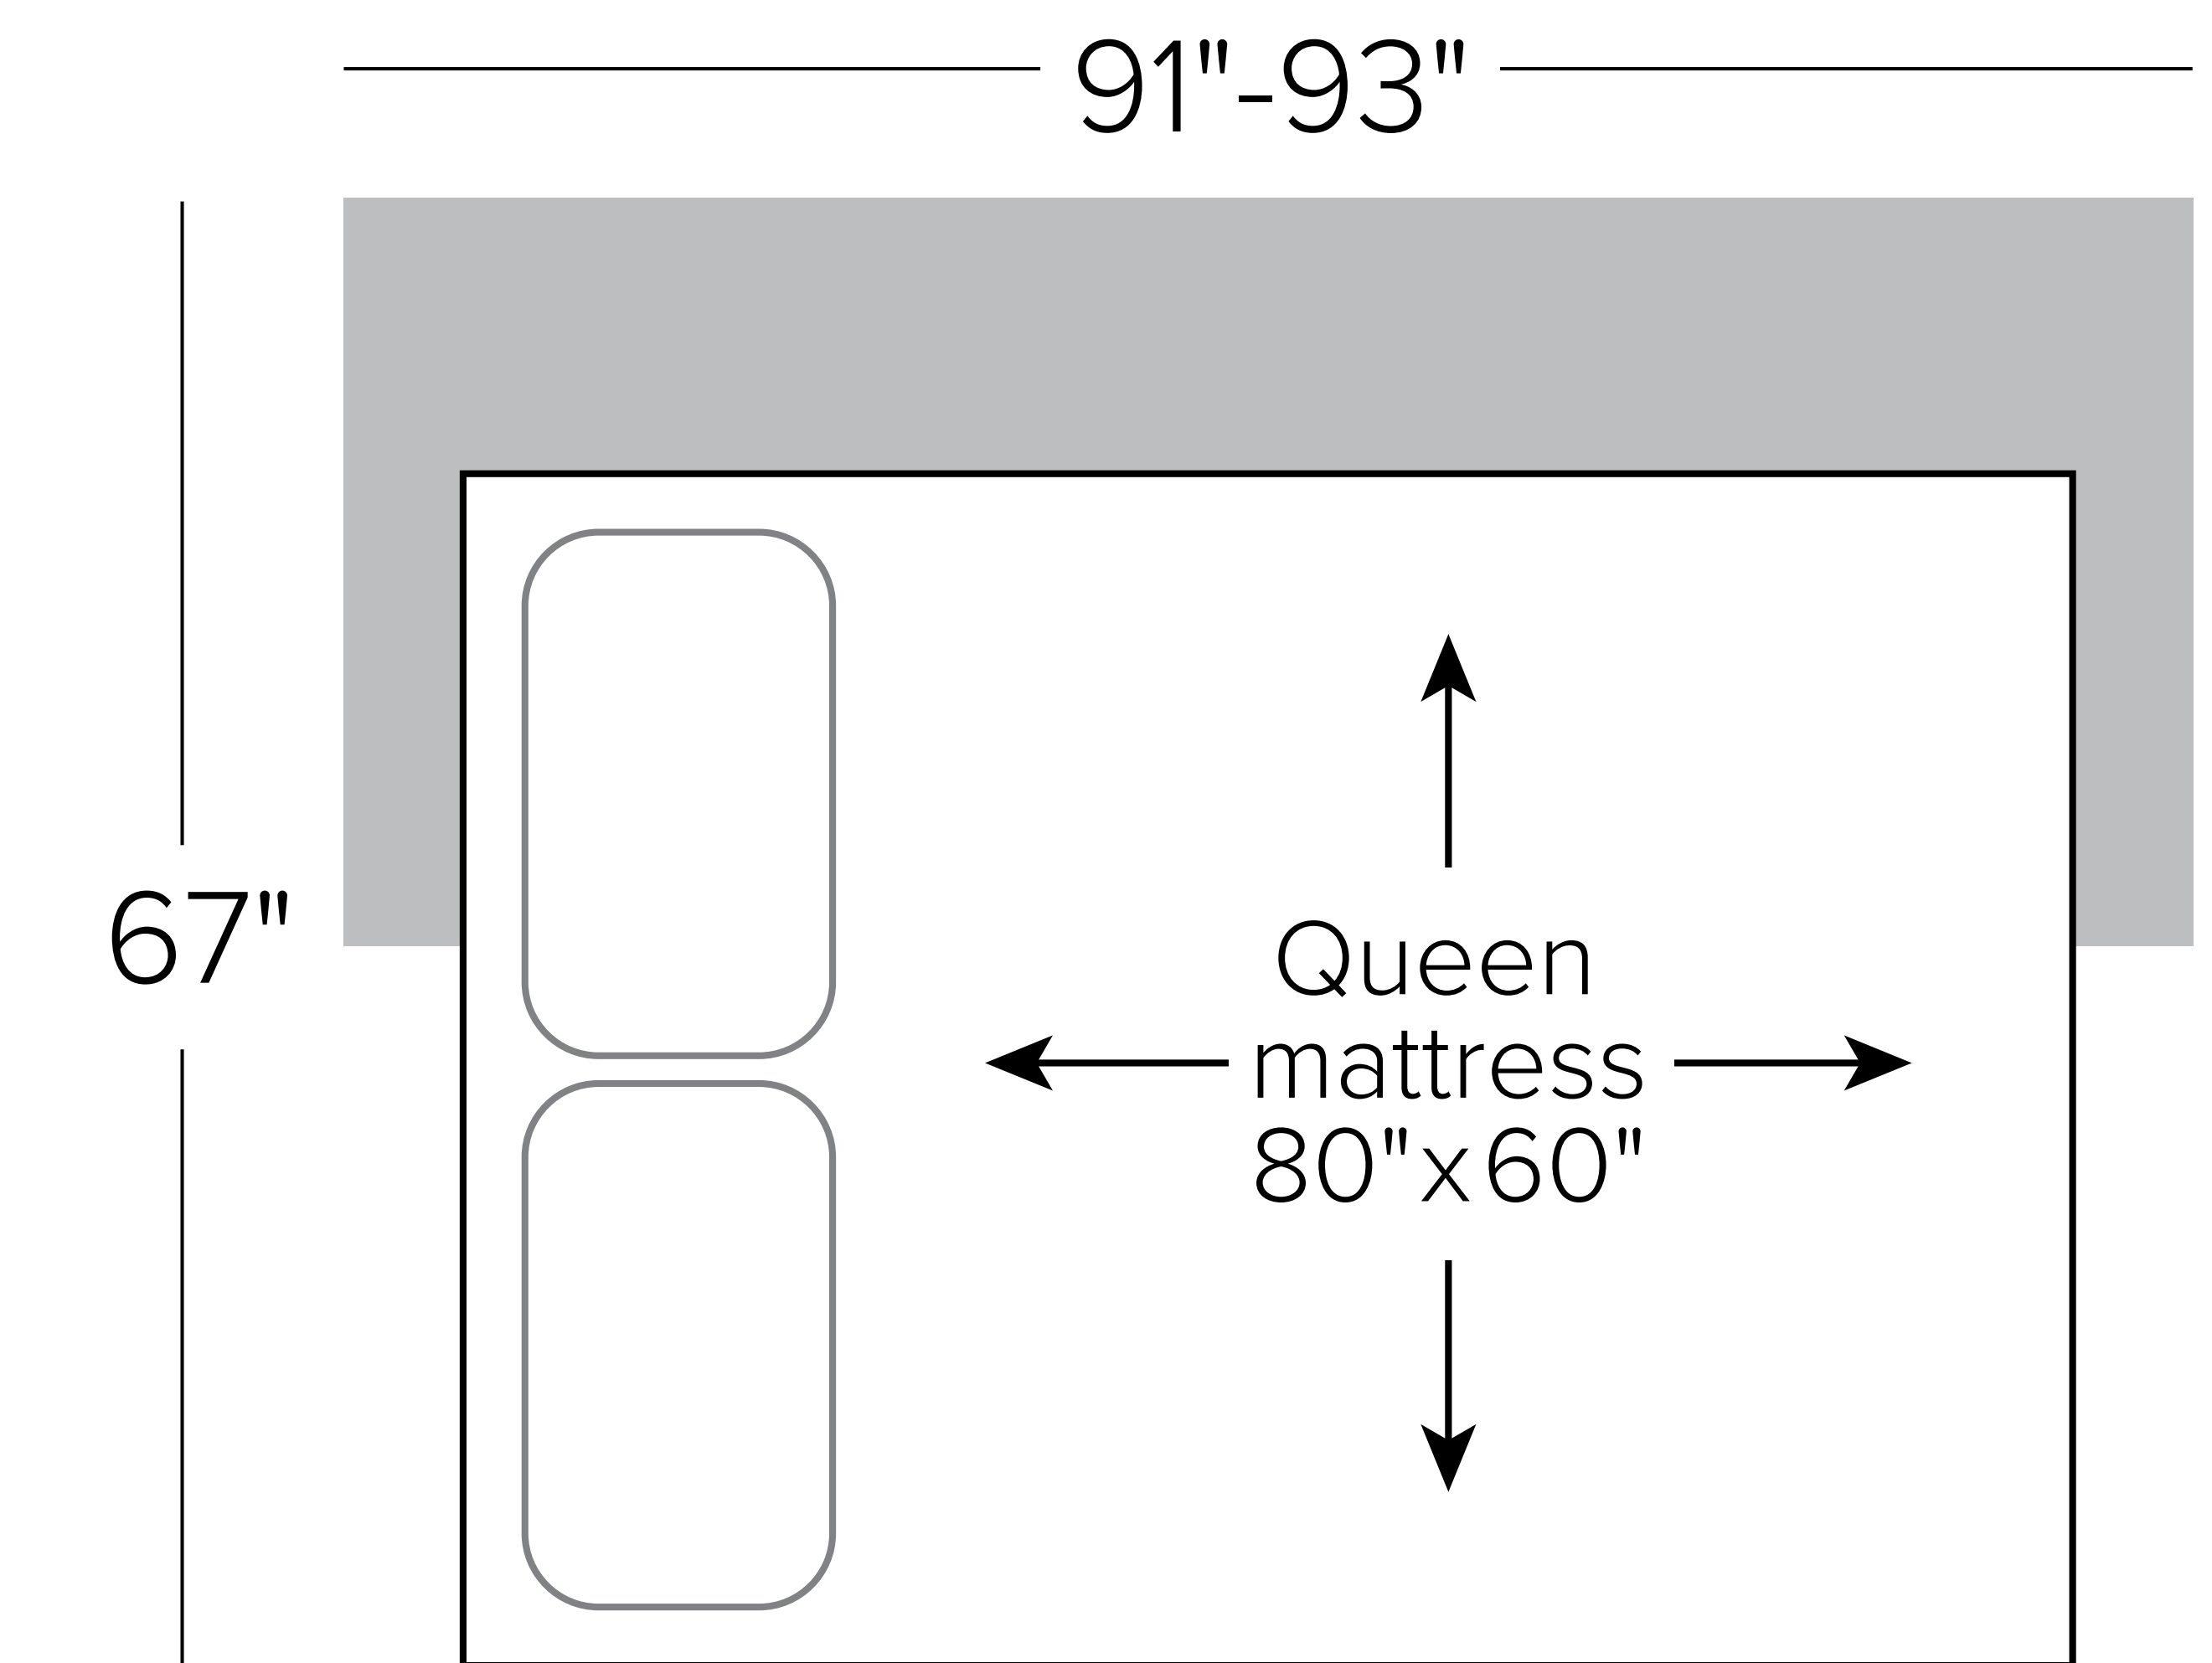

COMPARE SLEEPERS

ALLSTON
DAY & NIGHT
SLEEPERS

BERIN
DAY & NIGHT
SLEEPERS

OXFORD AND
WHITMAN POP-UP
PLATFORM SLEEPERS

Sizes	Twin, full, queen and queen plus sizes	Twin, full, queen, queen plus and king sizes and sectionals	Full, queen and sectional configurations
Mattress type	Premium high-resiliency foam mattress	Premium high-resiliency foam mattress	Encased coil and foam mattress
How it works	Commercially rated tri-fold platform mechanism	Commercially rated tri-fold platform mechanism	Trundle-style, pop-up mechanism
Best placement	Against a wall; no headboard when open	Against a wall or floating; sofa back becomes the headboard	Against a wall or floating
Cushions	Reversible seat and back cushions	Reversible back cushions, non-reversible seat cushions	Reversible back cushions, non-reversible seat cushions