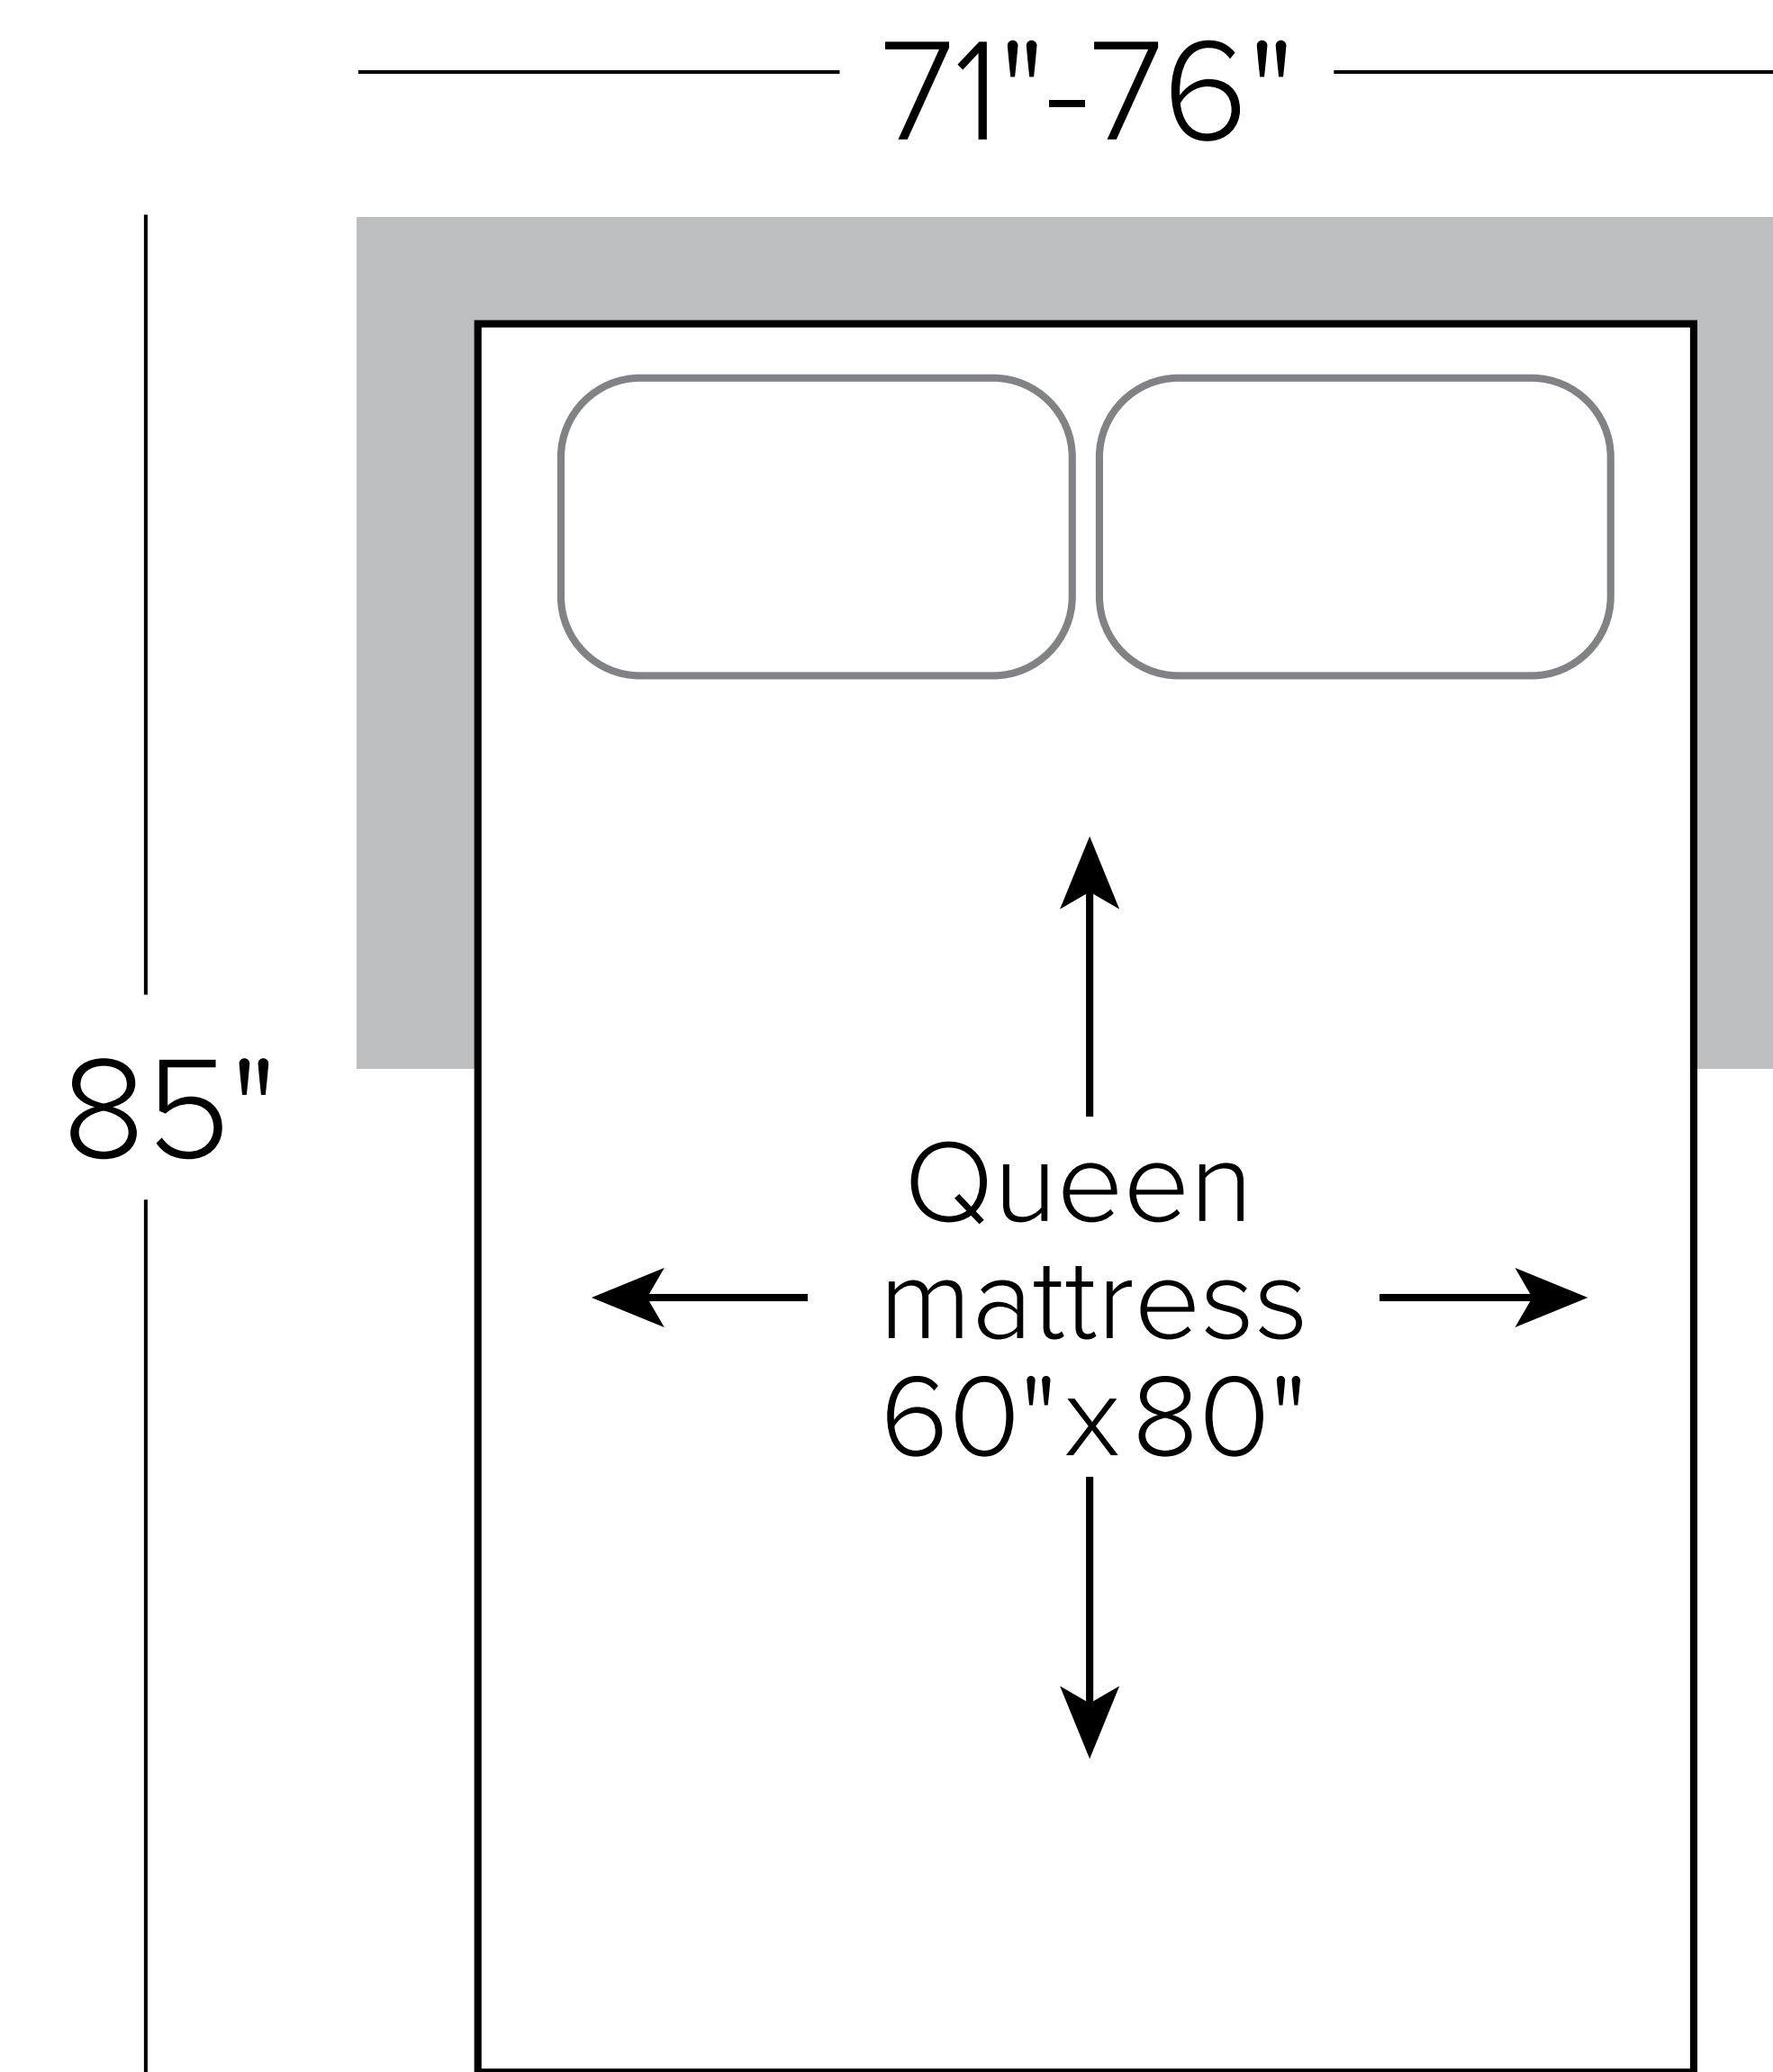

COMPARE SLEEPERS

ALLSTON
DAY & NIGHT
SLEEPERS

BERIN
DAY & NIGHT
SLEEPERS

OXFORD AND
WHITMAN POP-UP
PLATFORM SLEEPERS

Sizes	Twin, full, queen and queen plus sizes	Twin, full, queen, queen plus and king sizes and sectionals	Full, queen and sectional configurations
Mattress type	Premium high-resiliency foam mattress	Premium high-resiliency foam mattress	Encased coil and foam mattress
How it works	Commercially rated tri-fold platform mechanism	Commercially rated tri-fold platform mechanism	Trundle-style, pop-up mechanism
Best placement	Against a wall; no headboard when open	Against a wall or floating; sofa back becomes the headboard	Against a wall or floating
Cushions	Reversible seat and back cushions	Reversible back cushions, non-reversible seat cushions	Reversible back cushions, non-reversible seat cushions