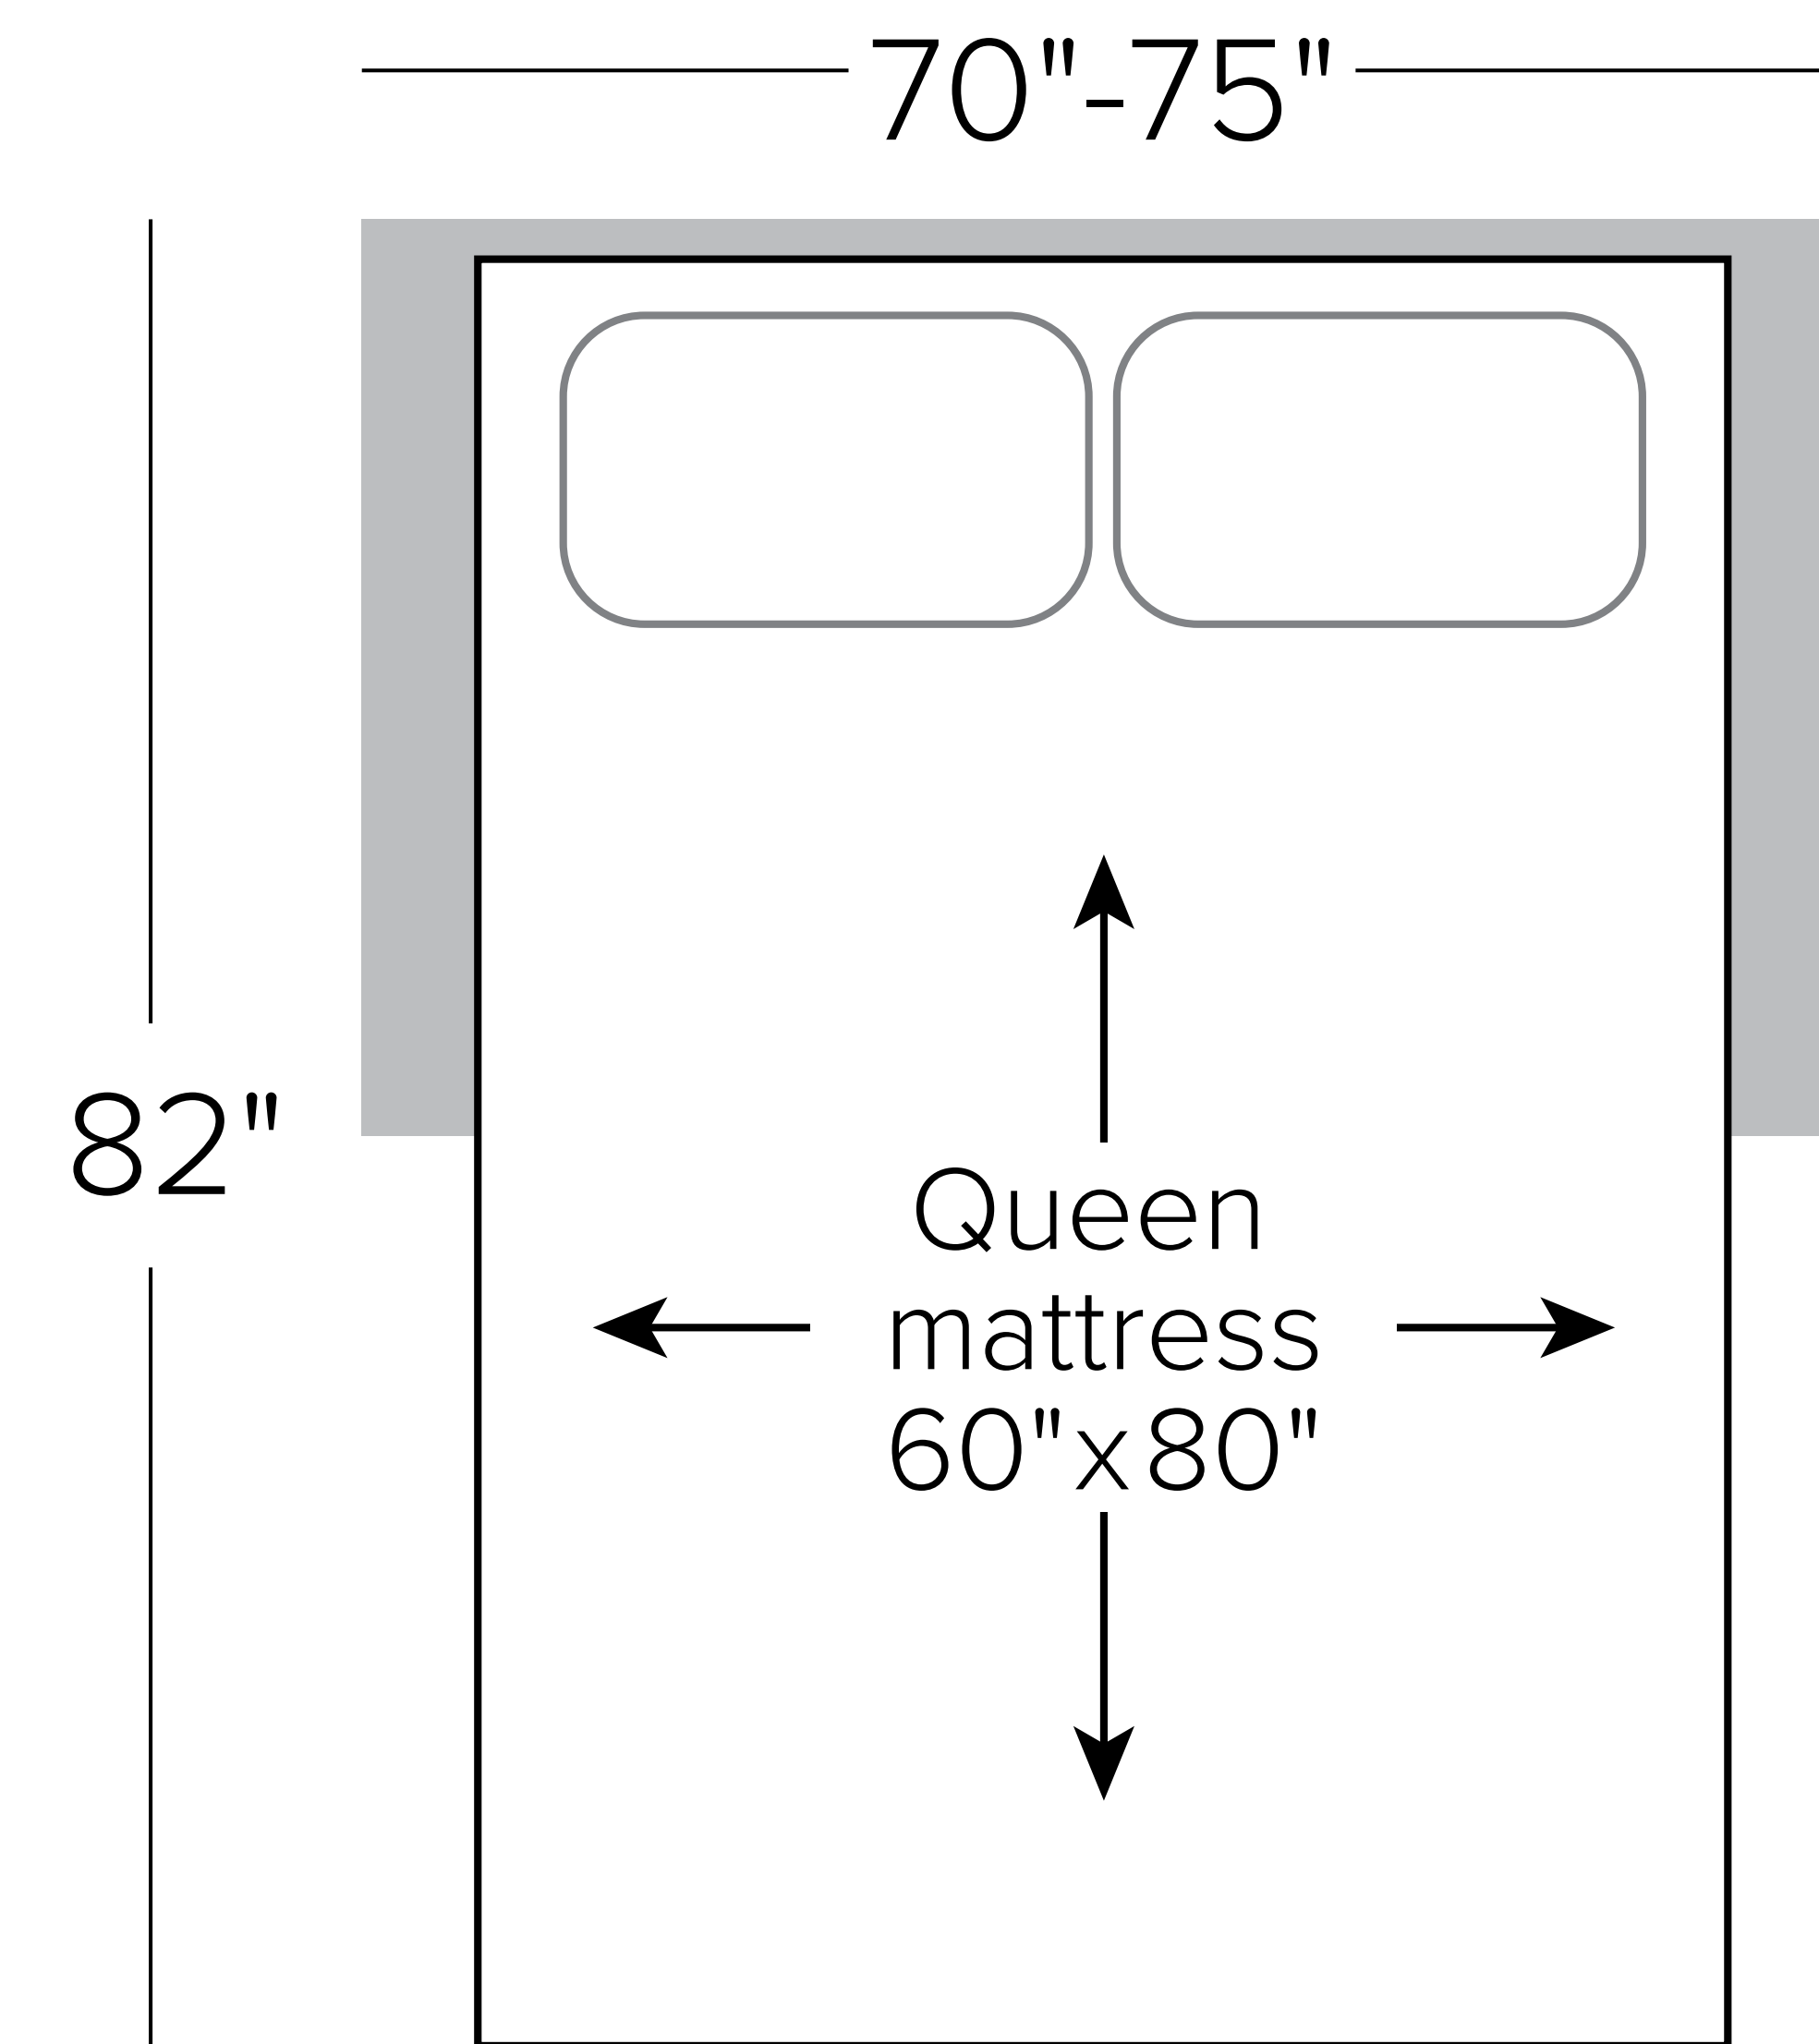

COMPARE SLEEPERS

ALLSTON
DAY & NIGHT
SLEEPERS

BERIN
DAY & NIGHT
SLEEPERS

OXFORD AND
WHITMAN POP-UP
PLATFORM SLEEPERS

Sizes	Twin, full, queen and queen plus sizes	Twin, full, queen, queen plus and king sizes and sectionals	Full, queen and sectional configurations
Mattress type	Premium high-resiliency foam mattress	Premium high-resiliency foam mattress	Encased coil and foam mattress
How it works	Commercially rated tri-fold platform mechanism	Commercially rated tri-fold platform mechanism	Trundle-style, pop-up mechanism
Best placement	Against a wall; no headboard when open	Against a wall or floating; sofa back becomes the headboard	Against a wall or floating
Cushions	Reversible seat and back cushions	Reversible back cushions, non-reversible seat cushions	Reversible back cushions, non-reversible seat cushions