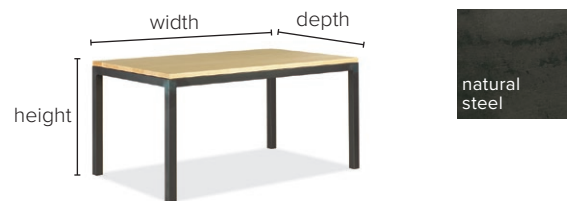

BY-THE-INCH: PARSONS

PARSONS COLLECTION

Our classic Parsons dining and accent tables and benches feature a bold natural steel base with subtle weld marks that make each piece unique and showcase the craftsmanship of the Minnesota artisans who build each one by hand.

BY-THE-INCH

Create a table, counter, work surface or bench that perfectly fits your space. Use the charts on the following pages to determine the size and price options of Parsons.

THREE WAYS TO SHOP

ROOMANDBOARD.COM