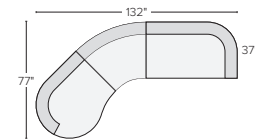

97"x97" SECTIONAL WITH LEFT-ARM SOFA
 Sumner Ivory \$3,650
 Banks Moss \$4,550
Also available in right-arm configuration

106"x74" FOUR-PIECE SOFA WITH CORNER OTTOMAN
 Sumner Ivory \$3,800
 Banks Moss \$4,700

74" SOFA WITH LEFT-ARM CHAISE
 Sumner Ivory \$2,500
 Banks Moss \$3,200
Also available in right-arm configuration

69"x74" THREE-PIECE SECTIONAL
 Sumner Ivory \$2,750
 Banks Moss \$3,350

74"x74" FOUR-PIECE SECTIONAL CHAISE SECTIONAL
 Sumner Ivory \$3,600
 Banks Moss \$4,400

196"x77" FOUR-PIECE SECTIONAL WITH LEFT-ARM CURVED SOFA
 Sumner Ivory \$5,550
 Banks Moss \$6,850
Also available in right-arm configuration

132"x77" THREE-PIECE SECTIONAL WITH LEFT-ARM CURVED SOFA
 Sumner Ivory \$4,100
 Banks Moss \$5,100
Also available in right-arm configuration