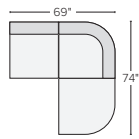

69"x74" THREE-PIECE SECTIONAL
Sumner Ivory $2,750
Banks Moss $3,350