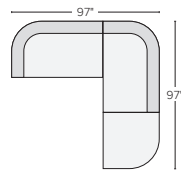

8 stocked pre-configured sectionals

110" SQUARE THREE-PIECE SECTIONAL Summer Ivory \$4,450 Banks Moss \$5,650	101"x106" FOUR-PIECE SECTIONAL WITH CORNER OTTOMAN Summer Ivory \$4,200 Banks Moss \$5,100	100" SQUARE THREE-PIECE SECTIONAL Summer Ivory \$4,450 Banks Moss \$5,450	110"x100" THREE-PIECE SECTIONAL WITH LEFT-ARM SOFA Summer Ivory \$4,450 Banks Moss \$5,550 <i>Also available in right-arm configuration</i>	132"x100" FIVE-PIECE U-SHAPED SECTIONAL Summer Ivory \$6,950 Banks Moss \$8,550	164"x100" FIVE-PIECE U-SHAPED SECTIONAL Summer Ivory \$7,450 Banks Moss \$9,150	138"x97" FIVE-PIECE U-SHAPED SECTIONAL Summer Ivory \$6,450 Banks Moss \$8,150

ASTAIRE

STOCKED FABRIC OPTIONS

SUMNER IVORY BANKS MOSS

13 stocked pre-configured sofa with chaise options

97" SOFA WITH LEFT-ARM CHAISE
 Sumner Ivory \$2,900
 Banks Moss \$3,700
Also available in right-arm configuration

97"x97" SECTIONAL WITH LEFT-ARM SOFA
 Sumner Ivory \$3,650
 Banks Moss \$4,550
Also available in right-arm configuration

106"x74" FOUR-PIECE SOFA WITH CORNER OTTOMAN
 Sumner Ivory \$3,800
 Banks Moss \$4,700