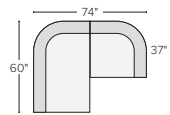

97"x97" SECTIONAL WITH LEFT-ARM SOFA
 Sumner Ivory \$3,650
 Banks Moss \$4,550
Also available in right-arm configuration

106"x74" FOUR-PIECE SOFA WITH CORNER OTTOMAN
 Sumner Ivory \$3,800
 Banks Moss \$4,700