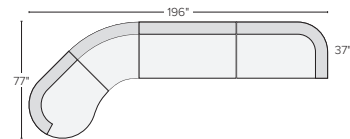

97"x97" SECTIONAL WITH LEFT-ARM SOFA
 Sumner Ivory \$3,650
 Banks Moss \$4,550
Also available in right-arm configuration

106"x74" FOUR-PIECE SOFA WITH CORNER OTTOMAN
 Sumner Ivory \$3,800
 Banks Moss \$4,700

74" SOFA WITH LEFT-ARM CHAISE
 Sumner Ivory \$2,500
 Banks Moss \$3,200
Also available in right-arm configuration

69"x74" THREE-PIECE SECTIONAL
 Sumner Ivory \$2,750
 Banks Moss \$3,350

74"x74" FOUR-PIECE SECTIONAL CHAISE SECTIONAL
 Sumner Ivory \$3,600
 Banks Moss \$4,400

196"x77" FOUR-PIECE SECTIONAL WITH LEFT-ARM CURVED SOFA
 Sumner Ivory \$5,550
 Banks Moss \$6,850
Also available in right-arm configuration

132"x77" THREE-PIECE SECTIONAL WITH LEFT-ARM CURVED SOFA
 Sumner Ivory \$4,100
 Banks Moss \$5,100
Also available in right-arm configuration