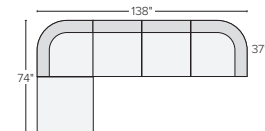

196"x77" FOUR-PIECE SECTIONAL WITH LEFT-ARM CURVED SOFA
 Sumner Ivory \$5,550
 Banks Moss \$6,850
Also available in right-arm configuration

132"x77" THREE-PIECE SECTIONAL WITH LEFT-ARM CURVED SOFA
 Sumner Ivory \$4,100
 Banks Moss \$5,100
Also available in right-arm configuration

7 stocked pre-configured modular sectionals

138"x106" SIX-PIECE MODULAR SECTIONAL
 Sumner Ivory \$6,000
 Banks Moss \$7,500

138"x106" SEVEN-PIECE MODULAR SECTIONAL WITH CORNER OTTOMAN
 Sumner Ivory \$6,750
 Banks Moss \$8,350

138"x106" EIGHT-PIECE MODULAR U-SHAPED SECTIONAL
 Sumner Ivory \$8,000
 Banks Moss \$10,000

138"x74" FIVE-PIECE MODULAR SOFA WITH CORNER OTTOMAN
 Sumner Ivory \$4,750
 Banks Moss \$5,850

138"x74" SIX-PIECE MODULAR U-SHAPED SECTIONAL WITH CORNER OTTOMANS
 Sumner Ivory \$5,500
 Banks Moss \$6,700