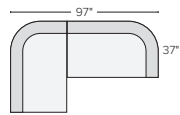

13 stocked pre-configured sofa with chaise options

97" SOFA WITH LEFT-ARM CHAISE
Sumner Ivory $2,900
Banks Moss $3,700
Also available in right-arm configuration