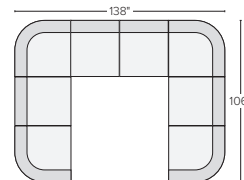

74" SOFA WITH LEFT-ARM CHAISE
 Sumner Ivory \$2,500
 Banks Moss \$3,200
Also available in right-arm configuration

69"x74" THREE-PIECE SECTIONAL
 Sumner Ivory \$2,750
 Banks Moss \$3,350

74"x74" FOUR-PIECE SECTIONAL CHAISE SECTIONAL
 Sumner Ivory \$3,600
 Banks Moss \$4,400

196"x77" FOUR-PIECE SECTIONAL WITH LEFT-ARM CURVED SOFA
 Sumner Ivory \$5,550
 Banks Moss \$6,850
Also available in right-arm configuration

132"x77" THREE-PIECE SECTIONAL WITH LEFT-ARM CURVED SOFA
 Sumner Ivory \$4,100
 Banks Moss \$5,100
Also available in right-arm configuration

7 stocked pre-configured modular sectionals

138"x106" SIX-PIECE MODULAR SECTIONAL
 Sumner Ivory \$6,000
 Banks Moss \$7,500

138"x106" SEVEN-PIECE MODULAR SECTIONAL WITH CORNER OTTOMAN
 Sumner Ivory \$6,750
 Banks Moss \$8,350