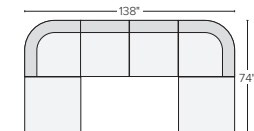

7 stocked pre-configured modular sectionals

138"x106" SIX-PIECE MODULAR SECTIONAL
 Sumner Ivory \$6,000
 Banks Moss \$7,500

138"x106" SEVEN-PIECE MODULAR SECTIONAL WITH CORNER OTTOMAN
 Sumner Ivory \$6,750
 Banks Moss \$8,350

138"x106" EIGHT-PIECE MODULAR U-SHAPED SECTIONAL
 Sumner Ivory \$8,000
 Banks Moss \$10,000

138"x74" FIVE-PIECE MODULAR SOFA WITH CORNER OTTOMAN
 Sumner Ivory \$4,750
 Banks Moss \$5,850

138"x74" SIX-PIECE MODULAR U-SHAPED SECTIONAL WITH CORNER OTTOMANS
 Sumner Ivory \$5,500
 Banks Moss \$6,700

138"x74" FIVE-PIECE MODULAR SOFA WITH OTTOMAN
 Sumner Ivory \$4,750
 Banks Moss \$5,850

138"x74" SIX-PIECE MODULAR U-SHAPED SECTIONAL WITH OTTOMANS
 Sumner Ivory \$5,500
 Banks Moss \$6,700