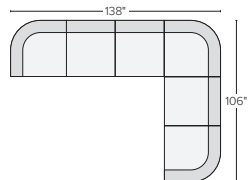

7 stocked pre-configured modular sectionals

138"x106" SIX-PIECE MODULAR SECTIONAL
Sumner Ivory $6,000
Banks Moss $7,500