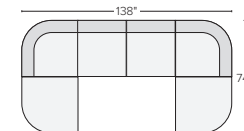

196"x77" FOUR-PIECE SECTIONAL WITH LEFT-ARM CURVED SOFA
 Sumner Ivory \$5,550
 Banks Moss \$6,850
Also available in right-arm configuration

132"x77" THREE-PIECE SECTIONAL WITH LEFT-ARM CURVED SOFA
 Sumner Ivory \$4,100
 Banks Moss \$5,100
Also available in right-arm configuration

7 stocked pre-configured modular sectionals

138"x106" SIX-PIECE MODULAR SECTIONAL
 Sumner Ivory \$6,000
 Banks Moss \$7,500

138"x106" SEVEN-PIECE MODULAR SECTIONAL WITH CORNER OTTOMAN
 Sumner Ivory \$6,750
 Banks Moss \$8,350

138"x106" EIGHT-PIECE MODULAR U-SHAPED SECTIONAL
 Sumner Ivory \$8,000
 Banks Moss \$10,000

138"x74" FIVE-PIECE MODULAR SOFA WITH CORNER OTTOMAN
 Sumner Ivory \$4,750
 Banks Moss \$5,850

138"x74" SIX-PIECE MODULAR U-SHAPED SECTIONAL WITH CORNER OTTOMANS
 Sumner Ivory \$5,500
 Banks Moss \$6,700