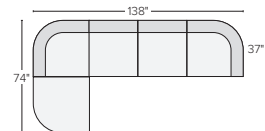

196"x77" FOUR-PIECE SECTIONAL WITH LEFT-ARM CURVED SOFA
 Sumner Ivory \$5,550
 Banks Moss \$6,850
Also available in right-arm configuration

132"x77" THREE-PIECE SECTIONAL WITH LEFT-ARM CURVED SOFA
 Sumner Ivory \$4,100
 Banks Moss \$5,100
Also available in right-arm configuration

7 stocked pre-configured modular sectionals

138"x106" SIX-PIECE MODULAR SECTIONAL
 Sumner Ivory \$6,000
 Banks Moss \$7,500

138"x106" SEVEN-PIECE MODULAR SECTIONAL WITH CORNER OTTOMAN
 Sumner Ivory \$6,750
 Banks Moss \$8,350

138"x106" EIGHT-PIECE MODULAR U-SHAPED SECTIONAL
 Sumner Ivory \$8,000
 Banks Moss \$10,000

138"x74" FIVE-PIECE MODULAR SOFA WITH CORNER OTTOMAN
 Sumner Ivory \$4,750
 Banks Moss \$5,850

138"x74" SIX-PIECE MODULAR U-SHAPED SECTIONAL WITH CORNER OTTOMANS
 Sumner Ivory \$5,500
 Banks Moss \$6,700