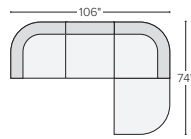

8 stocked pre-configured sectionals

110" SQUARE THREE-PIECE SECTIONAL Summer Ivory \$4,450 Banks Moss \$5,650	101"x106" FOUR-PIECE SECTIONAL WITH CORNER OTTOMAN Summer Ivory \$4,200 Banks Moss \$5,100	100" SQUARE THREE-PIECE SECTIONAL Summer Ivory \$4,450 Banks Moss \$5,450	110"x100" THREE-PIECE SECTIONAL WITH LEFT-ARM SOFA Summer Ivory \$4,450 Banks Moss \$5,550 <i>Also available in right-arm configuration</i>	132"x100" FIVE-PIECE U-SHAPED SECTIONAL Summer Ivory \$6,950 Banks Moss \$8,550	164"x100" FIVE-PIECE U-SHAPED SECTIONAL Summer Ivory \$7,450 Banks Moss \$9,150	138"x97" FIVE-PIECE U-SHAPED SECTIONAL Summer Ivory \$6,450 Banks Moss \$8,150

ASTAIRE

STOCKED FABRIC OPTIONS

SUMNER IVORY BANKS MOSS

13 stocked pre-configured sofa with chaise options

97" SOFA WITH LEFT-ARM CHAISE
 Sumner Ivory \$2,900
 Banks Moss \$3,700
Also available in right-arm configuration

97"x97" SECTIONAL WITH LEFT-ARM SOFA
 Sumner Ivory \$3,650
 Banks Moss \$4,550
Also available in right-arm configuration

106"x74" FOUR-PIECE SOFA WITH CORNER OTTOMAN
 Sumner Ivory \$3,800
 Banks Moss \$4,700