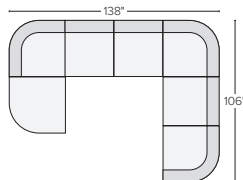

196"x77" FOUR-PIECE SECTIONAL WITH LEFT-ARM CURVED SOFA
 Sumner Ivory \$5,550
 Banks Moss \$6,850
Also available in right-arm configuration

132"x77" THREE-PIECE SECTIONAL WITH LEFT-ARM CURVED SOFA
 Sumner Ivory \$4,100
 Banks Moss \$5,100
Also available in right-arm configuration

7 stocked pre-configured modular sectionals

138"x106" SIX-PIECE MODULAR SECTIONAL
 Sumner Ivory \$6,000
 Banks Moss \$7,500

138"x106" SEVEN-PIECE MODULAR SECTIONAL WITH CORNER OTTOMAN
 Sumner Ivory \$6,750
 Banks Moss \$8,350