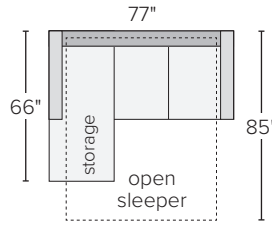

C 77" queen plus sectional with left-arm storage chaise*