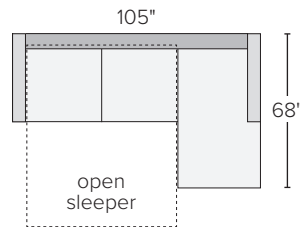

F 105" queen sleeper sectional with right-arm chaise*