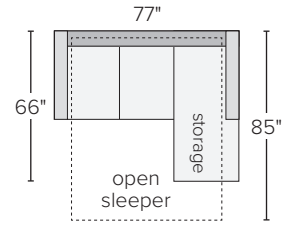

BERIN SLOPE ARM SECTIONAL SLEEPER COLLECTION

<i>sofa with chaise – high leg</i>	<i>overall dimensions</i>	<i>arm</i>	<i>seat</i>	<i>Dawson</i>	<i>Sumner</i>	<i>Tepic</i>	<i>Total</i>
A 110" day & night queen sleeper with left-arm chaise	110w 68d 36h	27h	102w 51d 20h	469982*	083314*	297159*	132939* \$4,800
B 110" day & night queen sleeper with right-arm chaise	110w 68d 36h	27h	102w 51d 20h	154222*	646656*	790706*	131974* \$4,800
C 77" day & night queen sleeper with left-arm storage chaise	77w 66d 36h	27h	69w 49d 20h	604968*	387401*	063031*	640285* \$3,900
D 77" day & night queen sleeper with right-arm storage chaise	77w 66d 36h	27h	69w 49d 20h	097024*	693008*	318731*	057745* \$3,900

A 110" queen sleeper sectional with left-arm chaise*

B 110" queen sleeper sectional with right-arm chaise*

C 77" queen plus sectional with left-arm storage chaise*

D 77" queen plus sectional with right-arm storage chaise*

<i>sofa with chaise – low leg</i>	<i>overall dimensions</i>	<i>arm</i>	<i>seat</i>	<i>Dawson</i>	<i>Sumner</i>	<i>Tepic</i>	<i>Total</i>
E 105" day & night queen sleeper with left-arm chaise	105w 68d 33h	27h	97w 51d 17h	282268*	698695*	169414*	724148* \$4,800
F 105" day & night queen sleeper with right-arm chaise	105w 68d 33h	27h	97w 51d 17h	372577*	479890*	894993*	482790* \$4,800
G 77" day & night queen sleeper with left-arm storage chaise	77w 66d 33h	27h	69w 49d 17h	258702*	183808*	063031*	677283* \$3,900
H 77" day & night queen sleeper with right-arm storage chaise	77w 66d 33h	27h	69w 49d 17h	900464*	336808*	318731*	506883* \$3,900