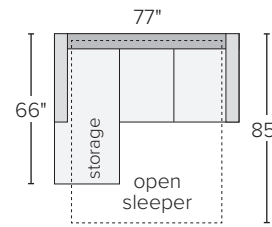

BERIN SLOPE ARM SECTIONAL SLEEPER COLLECTION

<i>sofa with chaise – high leg</i>	<i>overall dimensions</i>	<i>arm</i>	<i>seat</i>	<i>Dawson</i>	<i>Sumner</i>	<i>Tepic</i>	<i>Total</i>
A 110" day & night queen sleeper with left-arm chaise	110w 68d 36h	27h	102w 51d 20h	469982*	083314*	297159*	132939* \$4,800
B 110" day & night queen sleeper with right-arm chaise	110w 68d 36h	27h	102w 51d 20h	154222*	646656*	790706*	131974* \$4,800
C 77" day & night queen sleeper with left-arm storage chaise	77w 66d 36h	27h	69w 49d 20h	604968*	387401*	063031*	640285* \$3,900
D 77" day & night queen sleeper with right-arm storage chaise	77w 66d 36h	27h	69w 49d 20h	097024*	693008*	318731*	057745* \$3,900

A 110" queen sleeper sectional with left-arm chaise*

B 110" queen sleeper sectional with right-arm chaise*

C 77" queen plus sectional with left-arm storage chaise*

D 77" queen plus sectional with right-arm storage chaise*

<i>sofa with chaise – low leg</i>	<i>overall dimensions</i>	<i>arm</i>	<i>seat</i>	<i>Dawson</i>	<i>Sumner</i>	<i>Tepic</i>	<i>Total</i>
E 105" day & night queen sleeper with left-arm chaise	105w 68d 33h	27h	97w 51d 17h	282268*	698695*	169414*	724148* \$4,800
F 105" day & night queen sleeper with right-arm chaise	105w 68d 33h	27h	97w 51d 17h	372577*	479890*	894993*	482790* \$4,800
G 77" day & night queen sleeper with left-arm storage chaise	77w 66d 33h	27h	69w 49d 17h	258702*	183808*	063031*	677283* \$3,900
H 77" day & night queen sleeper with right-arm storage chaise	77w 66d 33h	27h	69w 49d 17h	900464*	336808*	318731*	506883* \$3,900

E 105" queen sleeper sectional with left-arm chaise*

F 105" queen sleeper sectional with right-arm chaise*

G 77" queen plus sectional with left-arm storage chaise*

H 77" queen plus sectional with right-arm storage chaise*