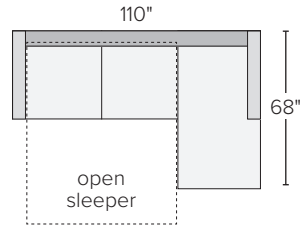

B 110" queen sleeper sectional with right-arm chaise*