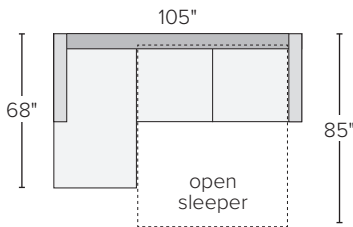

E 105" queen sleeper sectional with left-arm chaise*