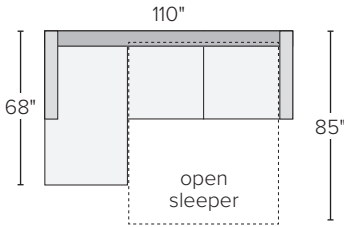

BERIN SLOPE ARM SECTIONAL SLEEPER COLLECTION

<i>sofa with chaise – high leg</i>	<i>overall dimensions</i>	<i>arm</i>	<i>seat</i>	<i>Dawson</i>	<i>Sumner</i>	<i>Tepic</i>	<i>Total</i>
A 110" day & night queen sleeper with left-arm chaise	110w 68d 36h	27h	102w 51d 20h	469982*	083314*	297159*	132939* $4,800
B 110" day & night queen sleeper with right-arm chaise	110w 68d 36h	27h	102w 51d 20h	154222*	646656*	790706*	131974* $4,800
C 77" day & night queen sleeper with left-arm storage chaise	77w 66d 36h	27h	69w 49d 20h	604968*	387401*	063031*	640285* $3,900
D 77" day & night queen sleeper with right-arm storage chaise	77w 66d 36h	27h	69w 49d 20h	097024*	693008*	318731*	057745* $3,900

A 110" queen sleeper sectional with left-arm chaise*