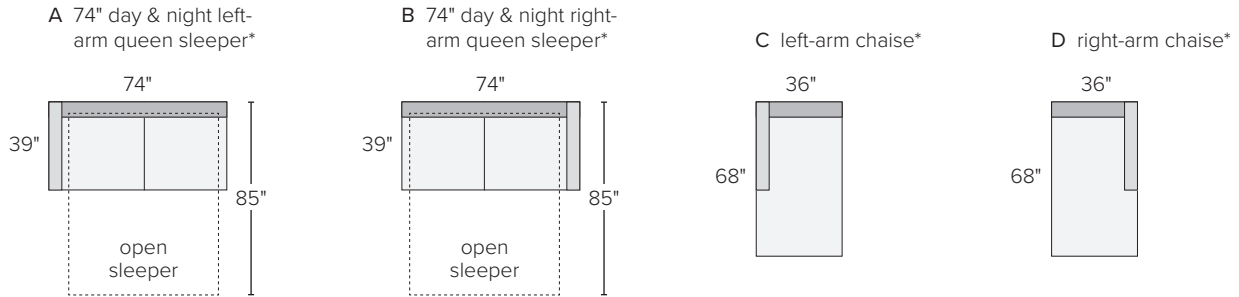

PRODUCT DETAILS

- seat cushion wrapped foam
- frame style loose seat and back
- removable leg low leg 2", high leg 5", charcoal stain
- arm height 27"
- seat height low leg 17", high leg 20"
- seat depth 22"
- back height low leg 33", high leg 36"
- overall height (w/ cushion) low leg 35", high leg 37"

We're here to help you with your selection.

If you have questions or would like to order one of these custom pieces, please call us at 800.301.9720.

BERIN SLOPE ARM SECTIONAL SLEEPER PIECES

<i>sofa with chaise – high leg</i>	<i>overall dimensions</i>	<i>arm</i>	<i>seat</i>	<i>Dawson</i>	<i>Sumner</i>	<i>Tepic</i>	<i>Total</i>
A 74" day & night left-arm queen sleeper	74w 39d 36h	27h	70w 22d 20h	064801*	917670*	199483*	173629* \$3,000
B 74" day & night right-arm queen sleeper	74w 39d 36h	27h	70w 22d 20h	775086*	668162*	360217*	065638* \$3,000
C left-arm chaise	36w 68d 36h	27h	32w 51d 20h	132839*	493599*	714248*	370359* \$1,800
D right-arm chaise	36w 68d 36h	27h	32w 51d 20h	811878*	656514*	963636*	042169* \$1,800