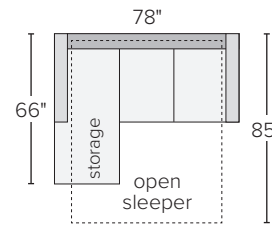

A 110" queen sleeper sectional with left-arm chaise*

B 110" queen sleeper sectional with right-arm chaise*

C 78" queen plus sectional with left-arm storage chaise*

D 78" queen plus sectional with right-arm storage chaise*

| <i>sofa with chaise – low leg</i> | <i>overall dimensions</i> | <i>arm</i> | <i>seat</i> | <i>Dawson</i> | <i>Sumner</i> | <i>Tepic</i> | <i>Total</i> |
|---|---------------------------|------------|--------------|---------------|---------------|--------------|-----------------|
| E 105" day & night queen sleeper with left-arm chaise | 105w 68d 33h | 27h | 102w 51d 17h | 224783* | 740740* | 233824* | 575829* \$4,800 |
| F 105" day & night queen sleeper with right-arm chaise | 105w 68d 33h | 27h | 102w 51d 17h | 853186* | 212099* | 948970* | 584131* \$4,800 |
| G 78" day & night queen sleeper with left-arm storage chaise | 78w 66d 33h | 27h | 69w 49d 17h | 835708* | 091413* | 352284* | 249024* \$3,900 |
| H 78" day & night queen sleeper with right-arm storage chaise | 78w 66d 33h | 27h | 69w 49d 17h | 989137* | 520853* | 749793* | 837177* \$3,900 |

E 105" queen sleeper sectional with left-arm chaise*

F 105" queen sleeper sectional with right-arm chaise*

G 78" queen plus sectional with left-arm storage chaise*

H 78" queen plus sectional with right-arm storage chaise*