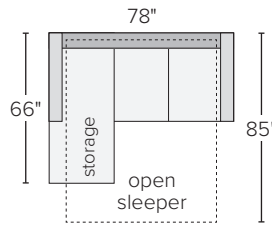

C 78" queen plus sectional with left-arm storage chaise*