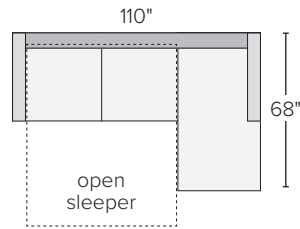

B 110" queen sleeper sectional with right-arm chaise*