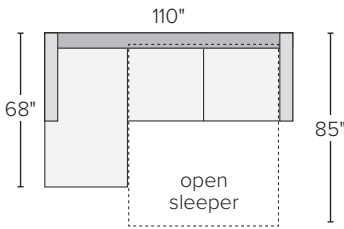

BERIN THIN ARM SECTIONAL SLEEPER COLLECTION

<i>sofa with chaise – high leg</i>	<i>overall dimensions</i>	<i>arm</i>	<i>seat</i>	<i>Dawson</i>	<i>Sumner</i>	<i>Tepic</i>	<i>Total</i>
A 110" day & night queen sleeper with left-arm chaise	110w 68d 33h	27h	102w 51d 20h	579808*	897316*	276540*	165436* $4,800
B 110" day & night queen sleeper with right-arm chaise	110w 68d 33h	27h	102w 51d 20h	050856*	877839*	365849*	384306* $4,800
C 78" day & night queen sleeper with left-arm storage chaise	78w 66d 33h	27h	69w 49d 20h	745084*	759382*	516569*	054670* $3,900
D 78" day & night queen sleeper with right-arm storage chaise	78w 66d 33h	27h	69w 49d 20h	855015*	356990*	644892*	052468* $3,900

A 110" queen sleeper sectional with left-arm chaise*