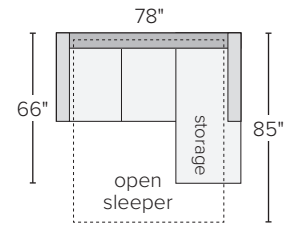

BERIN THIN ARM SECTIONAL SLEEPER COLLECTION

| <i>sofa with chaise – high leg</i> | <i>overall dimensions</i> | <i>arm</i> | <i>seat</i> | <i>Dawson</i> | <i>Sumner</i> | <i>Tepic</i> | <i>Total</i> |
|---|---------------------------|------------|--------------|---------------|---------------|--------------|-----------------|
| A 110" day & night queen sleeper with left-arm chaise | 110w 68d 33h | 27h | 102w 51d 20h | 579808* | 897316* | 276540* | 165436* \$4,800 |
| B 110" day & night queen sleeper with right-arm chaise | 110w 68d 33h | 27h | 102w 51d 20h | 050856* | 877839* | 365849* | 384306* \$4,800 |
| C 78" day & night queen sleeper with left-arm storage chaise | 78w 66d 33h | 27h | 69w 49d 20h | 745084* | 759382* | 516569* | 054670* \$3,900 |
| D 78" day & night queen sleeper with right-arm storage chaise | 78w 66d 33h | 27h | 69w 49d 20h | 855015* | 356990* | 644892* | 052468* \$3,900 |

A 110" queen sleeper sectional with left-arm chaise*

B 110" queen sleeper sectional with right-arm chaise*

C 78" queen plus sectional with left-arm storage chaise*

D 78" queen plus sectional with right-arm storage chaise*

| <i>sofa with chaise – low leg</i> | <i>overall dimensions</i> | <i>arm</i> | <i>seat</i> | <i>Dawson</i> | <i>Sumner</i> | <i>Tepic</i> | <i>Total</i> |
|---|---------------------------|------------|--------------|---------------|---------------|--------------|-----------------|
| E 105" day & night queen sleeper with left-arm chaise | 105w 68d 33h | 27h | 102w 51d 17h | 224783* | 740740* | 233824* | 575829* \$4,800 |
| F 105" day & night queen sleeper with right-arm chaise | 105w 68d 33h | 27h | 102w 51d 17h | 853186* | 212099* | 948970* | 584131* \$4,800 |
| G 78" day & night queen sleeper with left-arm storage chaise | 78w 66d 33h | 27h | 69w 49d 17h | 835708* | 091413* | 352284* | 249024* \$3,900 |
| H 78" day & night queen sleeper with right-arm storage chaise | 78w 66d 33h | 27h | 69w 49d 17h | 989137* | 520853* | 749793* | 837177* \$3,900 |