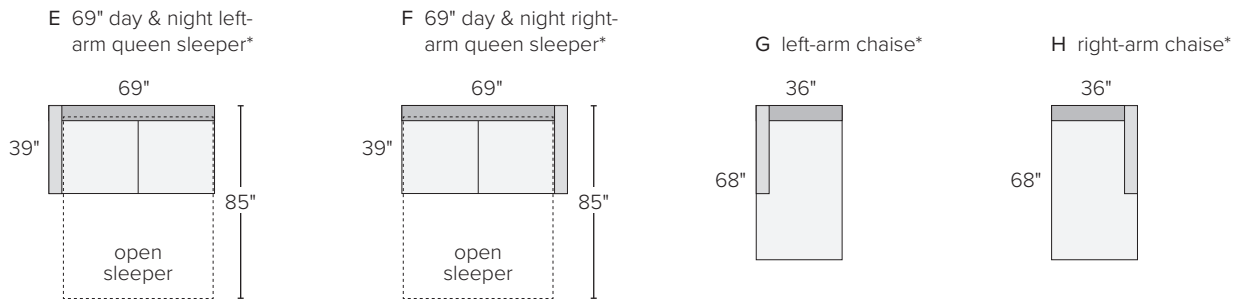

We're here to help you with your selection.

If you have questions or would like to order one of these custom pieces, please call us at 800.301.9720.

BERIN THIN ARM SECTIONAL SLEEPER PIECES

| <i>sofa with chaise – high leg</i> | <i>overall dimensions</i> | <i>arm</i> | <i>seat</i> | <i>Dawson</i> | <i>Sumner</i> | <i>Tepic</i> | <i>Total</i> |
|---|---------------------------|------------|-------------|---------------|---------------|--------------|-----------------|
| A 74" day & night left-arm queen sleeper | 74w 39d 36h | 27h | 70w 22d 20h | 782295* | 955450* | 934157* | 955632* \$3,000 |
| B 74" day & night right-arm queen sleeper | 74w 39d 36h | 27h | 70w 22d 20h | 191664* | 353595* | 731232* | 645185* \$3,000 |
| C left-arm chaise | 36w 68d 36h | 27h | 32w 51d 20h | 873951* | 875034* | 978139* | 315575* \$1,800 |
| D right-arm chaise | 36w 68d 36h | 27h | 32w 51d 20h | 145121* | 058642* | 476666* | 441496* \$1,800 |

| <i>sofa with chaise – low leg</i> | <i>overall dimensions</i> | <i>arm</i> | <i>seat</i> | <i>Dawson</i> | <i>Sumner</i> | <i>Tepic</i> | <i>Total</i> |
|---|---------------------------|------------|-------------|---------------|---------------|--------------|-----------------|
| E 69" day & night left-arm queen sleeper | 69w 39d 33h | 27h | 65w 22d 17h | 325820* | 366585* | 421479* | 594080* \$3,000 |
| F 69" day & night right-arm queen sleeper | 69w 39d 33h | 27h | 65w 22d 17h | 741549* | 647808* | 318604* | 778975* \$3,000 |
| G left-arm chaise | 36w 68d 33h | 27h | 32w 51d 17h | 708235* | 842157* | 703339* | 113517* \$1,800 |
| H right-arm chaise | 36w 68d 33h | 27h | 32w 51d 17h | 684883* | 348331* | 957592* | 100246* \$1,800 |