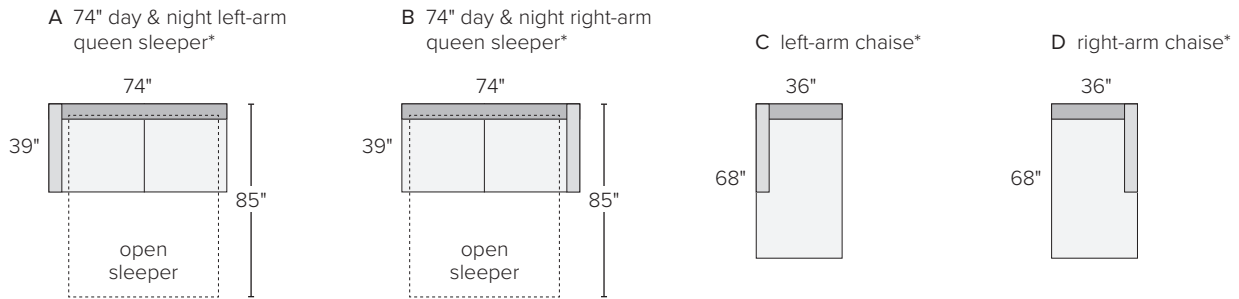

PRODUCT DETAILS

- seat cushion wrapped foam
- frame style loose seat and back
- removable leg low leg 2", high leg 5", charcoal stain
- arm height 27"
- seat height low leg 17", high leg 20"
- seat depth 22"
- back height low leg 33", high leg 36"
- overall height (w/ cushion) low leg 35", high leg 37"

We're here to help you with your selection.

If you have questions or would like to order one of these custom pieces, please call us at 800.301.9720.

BERIN THIN ARM SECTIONAL SLEEPER PIECES

| <i>sofa with chaise – high leg</i> | <i>overall dimensions</i> | <i>arm</i> | <i>seat</i> | <i>Dawson</i> | <i>Sumner</i> | <i>Tepic</i> | <i>Total</i> |
|---|---------------------------|------------|-------------|---------------|---------------|--------------|-----------------|
| A 74" day & night left-arm queen sleeper | 74w 39d 36h | 27h | 70w 22d 20h | 782295* | 955450* | 934157* | 955632* \$3,000 |
| B 74" day & night right-arm queen sleeper | 74w 39d 36h | 27h | 70w 22d 20h | 191664* | 353595* | 731232* | 645185* \$3,000 |
| C left-arm chaise | 36w 68d 36h | 27h | 32w 51d 20h | 873951* | 875034* | 978139* | 315575* \$1,800 |
| D right-arm chaise | 36w 68d 36h | 27h | 32w 51d 20h | 145121* | 058642* | 476666* | 441496* \$1,800 |