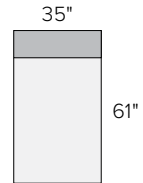

## CRESCENT SECTIONAL PIECES

<i>item</i>	<i>dimensions</i>	<i>seat</i>	<i>Sunbrella® Canvas</i>	
A chair	35w 35d 31h	35w 24d 17h	372080	\$899
B ottoman	35w 35d 17h	35w 35d 17h	612297	\$749
C 61" sofa	61w 35d 31h	61w 24d 17h	878051	\$1299
D 73" sofa	73w 35d 31h	73w 24d 17h	127436	\$1499
E chaise	35w 61d 31h	35w 52d 17h	528294	\$1199

A chair

B ottoman

C 61" sofa

D 73" sofa

E chaise

## CRESCENT SECTIONAL COLLECTION

<i>sofa with chaise sectional</i>	<i>overall dimensions</i>	<i>seat</i>	<i>Sunbrella® Canvas</i>	
A 96" sofa with chaise	96w 61d 31h	96w 52d 17h	093745	\$2498
B 108" sofa with chaise	108w 61d 31h	108w 52d 17h	753891	\$2698

### *sectionals*

C 96"x96" three-piece sectional	96w 96d 31h	61w 61d 17h	960539	\$3347
D 108"x108" three-piece sectional	108w 108d 31h	73w 73d 17h	436775	\$3747
E 108"x96" three-piece sectional	108w 96d 31h	73w 61d 17h	003243	\$3547