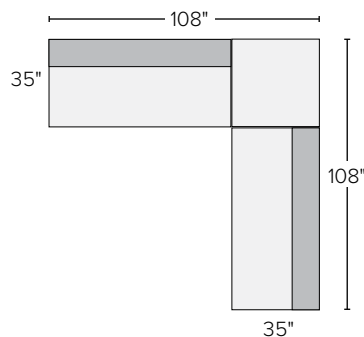

## CRESCENT SECTIONAL COLLECTION

<i>sofa with chaise sectional</i>	<i>overall dimensions</i>	<i>seat</i>	<i>Sunbrella® Canvas</i>	
A 96" sofa with chaise	96w 61d 31h	96w 52d 17h	093745	\$2498
B 108" sofa with chaise	108w 61d 31h	108w 52d 17h	753891	\$2698

### *sectionals*

C 96"x96" three-piece sectional	96w 96d 31h	61w 61d 17h	960539	\$3347
D 108"x108" three-piece sectional	108w 108d 31h	73w 73d 17h	436775	\$3747
E 108"x96" three-piece sectional	108w 96d 31h	73w 61d 17h	003243	\$3547

A 61" sofa, chaise

B 73" sofa, chaise

C 61" sofa, ottoman, 61" sofa

D 73" sofa, ottoman, 73" sofa

E 73" sofa, ottoman, 61" sofa