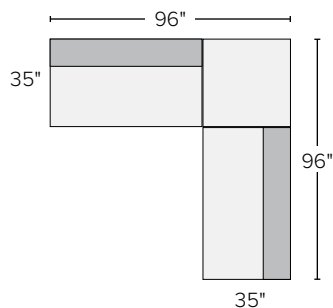

C 61" sofa, ottoman, 61" sofa