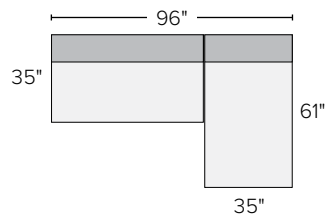

We're here to help you with your selection.

If you have questions or would like to order one of these custom pieces, please call us at 800.301.9720.

CRESCENT SECTIONAL PIECES

<i>item</i>	<i>dimensions</i>	<i>seat</i>	<i>Sunbrella® Canvas</i>	
A chair	35w 35d 31h	35w 24d 17h	372080	$899
B ottoman	35w 35d 17h	35w 35d 17h	612297	$749
C 61" sofa	61w 35d 31h	61w 24d 17h	878051	$1299
D 73" sofa	73w 35d 31h	73w 24d 17h	127436	$1499
E chaise	35w 61d 31h	35w 52d 17h	528294	$1199

CRESCENT SECTIONAL COLLECTION

<i>sofa with chaise sectional</i>	<i>overall dimensions</i>	<i>seat</i>	<i>Sunbrella® Canvas</i>	
A 96" sofa with chaise	96w 61d 31h	96w 52d 17h	093745	$2498
B 108" sofa with chaise	108w 61d 31h	108w 52d 17h	753891	$2698

sectionals

C 96"x96" three-piece sectional	96w 96d 31h	61w 61d 17h	960539	$3347
D 108"x108" three-piece sectional	108w 108d 31h	73w 73d 17h	436775	$3747
E 108"x96" three-piece sectional	108w 96d 31h	73w 61d 17h	003243	$3547

A 61" sofa, chaise