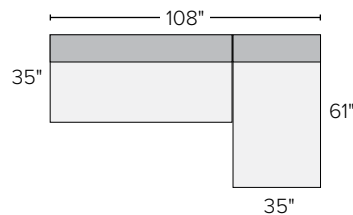

B 73" sofa, chaise