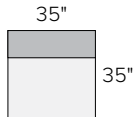

We're here to help you with your selection.

If you have questions or would like to order one of these custom pieces, please call us at 800.301.9720.

CRESCENT SECTIONAL PIECES

<i>item</i>	<i>dimensions</i>	<i>seat</i>	<i>Sunbrella® Canvas</i>	
A chair	35w 35d 31h	35w 24d 17h	372080	$899
B ottoman	35w 35d 17h	35w 35d 17h	612297	$749
C 61" sofa	61w 35d 31h	61w 24d 17h	878051	$1299
D 73" sofa	73w 35d 31h	73w 24d 17h	127436	$1499
E chaise	35w 61d 31h	35w 52d 17h	528294	$1199

A chair