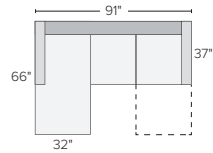

## 21 stocked pre-configured sectional options

**110" THREE-PIECE MODULAR SOFA**  
Dawson Bone \$3,200  
Tepic Grey \$3,200

**80"x66" TWO-PIECE MODULAR SECTIONAL DOUBLE CHAISE**  
Dawson Bone \$3,200  
Tepic Grey \$3,200