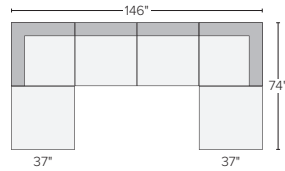

146"x74" SIX-PIECE MODULAR U-SHAPED SECTIONAL
Dawson Bone $5,398
Tepic Grey $5,398