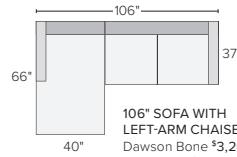

## 21 stocked pre-configured sectional options

**110" THREE-PIECE MODULAR SOFA**  
Dawson Bone \$3,200  
Tepic Grey \$3,200

**80"x66" TWO-PIECE MODULAR SECTIONAL DOUBLE CHAISE**  
Dawson Bone \$3,200  
Tepic Grey \$3,200

**91" SOFA WITH REVERSIBLE CHAISE**  
Dawson Bone \$2,400  
Tepic Grey \$2,400

**106" SOFA WITH LEFT-ARM CHAISE**  
Dawson Bone \$3,200  
Tepic Grey \$3,200  
*Also available as 116"x66"*  
*Also available in right-arm configuration*