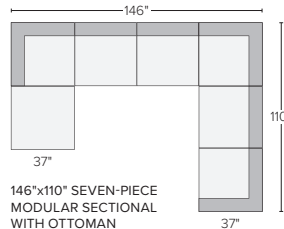

146"x110" SEVEN-PIECE MODULAR SECTIONAL WITH OTTOMAN
Dawson Bone $6,899
Tepic Grey $6,899