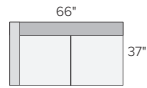

## sectional pieces

**OTTOMAN**  
Dawson Bone \$599  
Tepic Grey \$599

**ARMLESS CHAIR**  
Dawson Bone \$1,000  
Tepic Grey \$1,000

**CORNER**  
Dawson Bone \$1,100  
Tepic Grey \$1,100

**66" LEFT-ARM SOFA**  
Dawson Bone \$1,600  
Tepic Grey \$1,600