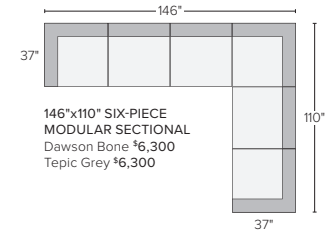

146"x110" SIX-PIECE MODULAR SECTIONAL
Dawson Bone $6,300
Tepic Grey $6,300