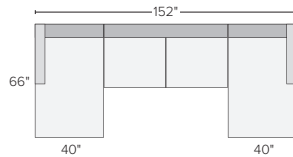

**146"x74" SIX-PIECE MODULAR U-SHAPED SECTIONAL**  
Dawson Bone \$5,398  
Tepic Grey \$5,398

**146"x110" SEVEN-PIECE MODULAR SECTIONAL WITH OTTOMAN**  
Dawson Bone \$6,899  
Tepic Grey \$6,899

**146"x110" EIGHT-PIECE MODULAR U-SHAPED SECTIONAL**  
Dawson Bone \$8,400  
Tepic Grey \$8,400

**147"x103" SIX-PIECE SECTIONAL**  
Dawson Bone \$6,498  
Tepic Grey \$6,498  
*Also available as 147"x113"*

**149"x103" FOUR-PIECE SECTIONAL WITH LEFT-ARM CHAISE**  
Dawson Bone \$5,900  
Tepic Grey \$5,900  
*Also available as 149"x113"*  
*Also available in right-arm configuration*