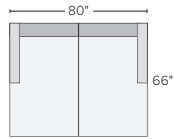

## 21 stocked pre-configured sectional options

**110" THREE-PIECE MODULAR SOFA**  
Dawson Bone \$3,200  
Tepic Grey \$3,200

**80"x66" TWO-PIECE MODULAR SECTIONAL DOUBLE CHAISE**  
Dawson Bone \$3,200  
Tepic Grey \$3,200