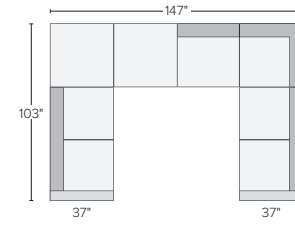

**103"x103" THREE-PIECE SECTIONAL**  
Dawson Bone \$4,300  
Tepic Grey \$4,300  
*Also available as 113"x113"*

**146"x110" SIX-PIECE MODULAR SECTIONAL**  
Dawson Bone \$6,300  
Tepic Grey \$6,300

**146"x74" FIVE-PIECE MODULAR SOFA WITH OTTOMAN**  
Dawson Bone \$4,799  
Tepic Grey \$4,799

**146"x74" SIX-PIECE MODULAR U-SHAPED SECTIONAL**  
Dawson Bone \$5,398  
Tepic Grey \$5,398

**146"x110" SEVEN-PIECE MODULAR SECTIONAL WITH OTTOMAN**  
Dawson Bone \$6,899  
Tepic Grey \$6,899

**146"x110" EIGHT-PIECE MODULAR U-SHAPED SECTIONAL**  
Dawson Bone \$8,400  
Tepic Grey \$8,400

**147"x103" SIX-PIECE SECTIONAL**  
Dawson Bone \$6,498  
Tepic Grey \$6,498  
*Also available as 147"x113"*

**149"x103" FOUR-PIECE SECTIONAL WITH LEFT-ARM CHAISE**  
Dawson Bone \$5,900  
Tepic Grey \$5,900  
*Also available as 149"x113"*  
*Also available in right-arm configuration*