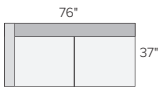

**66" RIGHT-ARM SOFA**  
Dawson Bone \$1,600  
Tepic Grey \$1,600

**72" ARMLESS SOFA**  
Dawson Bone \$1,600  
Tepic Grey \$1,600

**LEFT-ARM CHAISE**  
Dawson Bone \$1,600  
Tepic Grey \$1,600

**RIGHT-ARM CHAISE**  
Dawson Bone \$1,600  
Tepic Grey \$1,600

**76" LEFT-ARM SOFA**  
Dawson Bone \$1,700  
Tepic Grey \$1,700

**76" RIGHT-ARM SOFA**  
Dawson Bone \$1,700  
Tepic Grey \$1,700