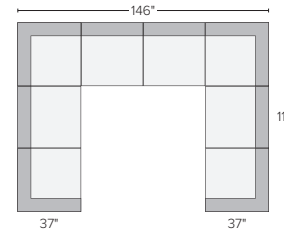

146"x110" EIGHT-PIECE MODULAR U-SHAPED SECTIONAL
Dawson Bone $8,400
Tepic Grey $8,400