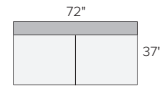

72" ARMLESS SOFA
Dawson Bone $1,600
Tepic Grey $1,600