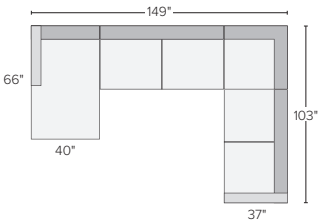

**146"x74" SIX-PIECE MODULAR U-SHAPED SECTIONAL**  
Dawson Bone \$5,398  
Tepic Grey \$5,398

**146"x110" SEVEN-PIECE MODULAR SECTIONAL WITH OTTOMAN**  
Dawson Bone \$6,899  
Tepic Grey \$6,899

**146"x110" EIGHT-PIECE MODULAR U-SHAPED SECTIONAL**  
Dawson Bone \$8,400  
Tepic Grey \$8,400

**147"x103" SIX-PIECE SECTIONAL**  
Dawson Bone \$6,498  
Tepic Grey \$6,498  
*Also available as 147"x113"*

**149"x103" FOUR-PIECE SECTIONAL WITH LEFT-ARM CHAISE**  
Dawson Bone \$5,900  
Tepic Grey \$5,900  
*Also available as 149"x113"*  
*Also available in right-arm configuration*