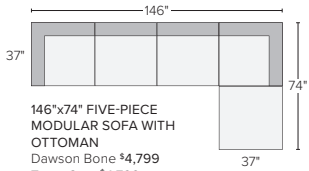

146"x74" FIVE-PIECE MODULAR SOFA WITH OTTOMAN
Dawson Bone $4,799
Tepic Grey $4,799