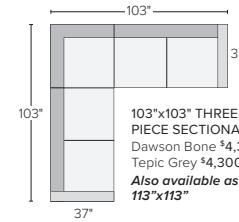

103"x103" THREE-PIECE SECTIONAL
Dawson Bone $4,300
Tepic Grey $4,300
Also available as 113"x113"