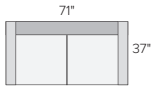

## sofa + chair collection

**CHAIR**  
Dawson Bone \$999  
Tepic Grey \$999

**71" LOVESEAT\***  
Dawson Bone \$1,599  
Tepic Grey \$1,599

**81" SOFA**  
Dawson Bone \$1,699  
Tepic Grey \$1,699

**91" SOFA**  
Dawson Bone \$1,799  
Tepic Grey \$1,799