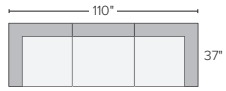

21 stocked pre-configured sectional options

110" THREE-PIECE MODULAR SOFA
Dawson Bone $3,200
Tepic Grey $3,200