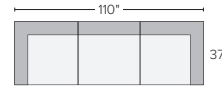

## sofa + chair collection

**CHAIR**  
Dawson Bone \$999  
Tepic Grey \$999

**71" LOVESEAT\***  
Dawson Bone \$1,599  
Tepic Grey \$1,599

**81" SOFA**  
Dawson Bone \$1,699  
Tepic Grey \$1,699

**91" SOFA**  
Dawson Bone \$1,799  
Tepic Grey \$1,799