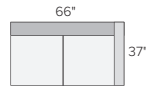

## sectional pieces

**OTTOMAN**  
Dawson Bone \$599  
Tepic Grey \$599

**ARMLESS CHAIR**  
Dawson Bone \$1,000  
Tepic Grey \$1,000

**CORNER**  
Dawson Bone \$1,100  
Tepic Grey \$1,100

**66" LEFT-ARM SOFA**  
Dawson Bone \$1,600  
Tepic Grey \$1,600