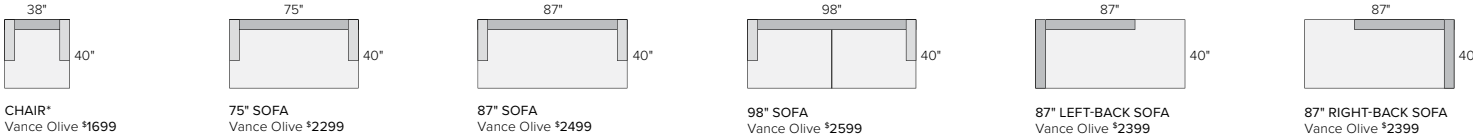

HUTTON

STOCKED FABRIC OPTION

sofa + chair collection