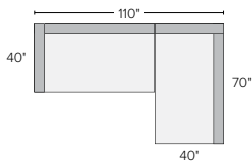

7 stocked pre-configured sectional options

110" TWO-PIECE SECTIONAL WITH LEFT-ARM SOFA
Vance Olive $4798
Also available in right-arm configuration