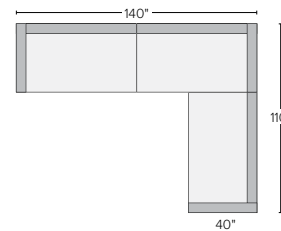

## sectional pieces

## 7 stocked pre-configured sectional options

110" TWO-PIECE SECTIONAL WITH LEFT-ARM SOFA  
Vance Olive \$4798  
*Also available in right-arm configuration*

140"x110" FOUR-PIECE U-SHAPED SECTIONAL  
Vance Olive \$9596

110"x106" THREE-PIECE SECTIONAL WITH LEFT-ARM SOFA  
Vance Olive \$5797  
*Also available in right-arm configuration*

140"x110" THREE-PIECE SECTIONAL WITH LEFT-ARM SOFA  
Vance Olive \$7197  
*Also available in right-arm configuration*