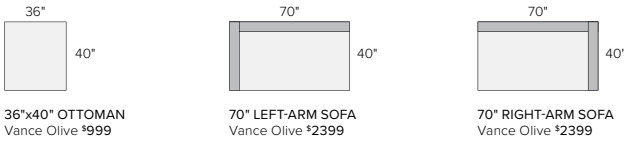

sectional pieces