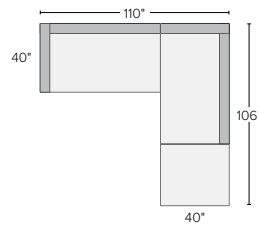

## sectional pieces

## 7 stocked pre-configured sectional options

110" TWO-PIECE SECTIONAL WITH LEFT-ARM SOFA  
Vance Olive \$4798  
*Also available in right-arm configuration*

140"x110" FOUR-PIECE U-SHAPED SECTIONAL  
Vance Olive \$9596