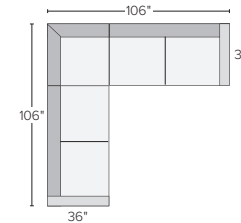

106"x106" THREE-PIECE SECTIONAL
Total Linen $3,500
Orla Grey $3,500
Tatum Mink $4,050