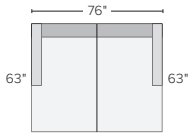

63" ARMLESS LOVESEAT
Total Linen \$1,100
Orla Grey \$1,100
Tatum Mink \$1,250

70" LEFT-ARM SOFA
Total Linen \$1,300
Orla Grey \$1,300
Tatum Mink \$1,500

70" RIGHT-ARM SOFA
Total Linen \$1,300
Orla Grey \$1,300
Tatum Mink \$1,500

STOCKED FABRIC OPTIONS

TOTAL LINEN ORLA GREY TATUM MINK

12 stocked pre-configured sectional options

76"x63" TWO-PIECE SECTIONAL WITH DOUBLE CHAISE
 Total Linen \$2,400
 Orla Grey \$2,400
 Tatum Mink \$2,700