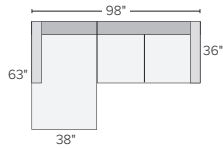

STOCKED FABRIC OPTIONS

TOTAL LINEN ORLA GREY TATUM MINK

12 stocked pre-configured sectional options

76"x63" TWO-PIECE SECTIONAL WITH DOUBLE CHAISE
 Total Linen \$2,400
 Orla Grey \$2,400
 Tatum Mink \$2,700

98" SOFA WITH LEFT-ARM CHAISE
 Total Linen \$2,300
 Orla Grey \$2,300
 Tatum Mink \$2,600
Also available in right-arm configuration

108" SOFA WITH LEFT-ARM CHAISE
 Total Linen \$2,500
 Orla Grey \$2,500
 Tatum Mink \$2,850
Also available in right-arm configuration

96"x96" THREE-PIECE SECTIONAL
 Total Linen \$3,100
 Orla Grey \$3,100
 Tatum Mink \$3,550

106"x106" THREE-PIECE SECTIONAL
 Total Linen \$3,500
 Orla Grey \$3,500
 Tatum Mink \$4,050

137"x96" FOUR-PIECE SECTIONAL WITH LEFT-ARM CHAISE
 Total Linen \$4,300
 Orla Grey \$4,300
 Tatum Mink \$4,900
Also available in right-arm configuration