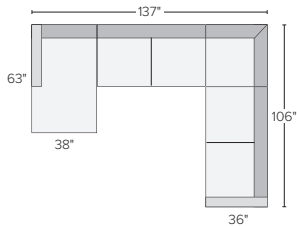

STOCKED FABRIC OPTIONS

TOTAL LINEN ORLA GREY TATUM MINK

12 stocked pre-configured sectional options

76"x63" TWO-PIECE SECTIONAL WITH DOUBLE CHAISE
 Total Linen \$2,400
 Orla Grey \$2,400
 Tatum Mink \$2,700

98" SOFA WITH LEFT-ARM CHAISE
 Total Linen \$2,300
 Orla Grey \$2,300
 Tatum Mink \$2,600
Also available in right-arm configuration

108" SOFA WITH LEFT-ARM CHAISE
 Total Linen \$2,500
 Orla Grey \$2,500
 Tatum Mink \$2,850
Also available in right-arm configuration

96"x96" THREE-PIECE SECTIONAL
 Total Linen \$3,100
 Orla Grey \$3,100
 Tatum Mink \$3,550

106"x106" THREE-PIECE SECTIONAL
 Total Linen \$3,500
 Orla Grey \$3,500
 Tatum Mink \$4,050

137"x96" FOUR-PIECE SECTIONAL WITH LEFT-ARM CHAISE
 Total Linen \$4,300
 Orla Grey \$4,300
 Tatum Mink \$4,900
Also available in right-arm configuration

137"x106" FOUR-PIECE SECTIONAL WITH LEFT-ARM CHAISE
 Total Linen \$4,500
 Orla Grey \$4,500
 Tatum Mink \$5,150
Also available in right-arm configuration

139"x63" THREE-PIECE U-SHAPED SECTIONAL
 Total Linen \$3,500
 Orla Grey \$3,500
 Tatum Mink \$3,950