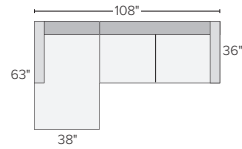

STOCKED FABRIC OPTIONS

TOTAL LINEN ORLA GREY TATUM MINK

12 stocked pre-configured sectional options

76"x63" TWO-PIECE SECTIONAL WITH DOUBLE CHAISE
 Total Linen \$2,400
 Orla Grey \$2,400
 Tatum Mink \$2,700

98" SOFA WITH LEFT-ARM CHAISE
 Total Linen \$2,300
 Orla Grey \$2,300
 Tatum Mink \$2,600
Also available in right-arm configuration

108" SOFA WITH LEFT-ARM CHAISE
 Total Linen \$2,500
 Orla Grey \$2,500
 Tatum Mink \$2,850
Also available in right-arm configuration

96"x96" THREE-PIECE SECTIONAL
 Total Linen \$3,100
 Orla Grey \$3,100
 Tatum Mink \$3,550

106"x106" THREE-PIECE SECTIONAL
 Total Linen \$3,500
 Orla Grey \$3,500
 Tatum Mink \$4,050

137"x96" FOUR-PIECE SECTIONAL WITH LEFT-ARM CHAISE
 Total Linen \$4,300
 Orla Grey \$4,300
 Tatum Mink \$4,900
Also available in right-arm configuration