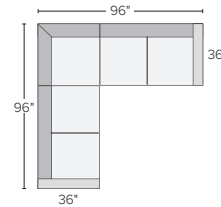

96"x96" THREE-PIECE SECTIONAL
Total Linen $3,100
Orla Grey $3,100
Tatum Mink $3,550