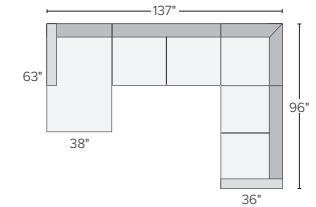

STOCKED FABRIC OPTIONS

TOTAL LINEN ORLA GREY TATUM MINK

12 stocked pre-configured sectional options

76"x63" TWO-PIECE SECTIONAL WITH DOUBLE CHAISE
 Total Linen \$2,400
 Orla Grey \$2,400
 Tatum Mink \$2,700

98" SOFA WITH LEFT-ARM CHAISE
 Total Linen \$2,300
 Orla Grey \$2,300
 Tatum Mink \$2,600
Also available in right-arm configuration

108" SOFA WITH LEFT-ARM CHAISE
 Total Linen \$2,500
 Orla Grey \$2,500
 Tatum Mink \$2,850
Also available in right-arm configuration

96"x96" THREE-PIECE SECTIONAL
 Total Linen \$3,100
 Orla Grey \$3,100
 Tatum Mink \$3,550

106"x106" THREE-PIECE SECTIONAL
 Total Linen \$3,500
 Orla Grey \$3,500
 Tatum Mink \$4,050

137"x96" FOUR-PIECE SECTIONAL WITH LEFT-ARM CHAISE
 Total Linen \$4,300
 Orla Grey \$4,300
 Tatum Mink \$4,900
Also available in right-arm configuration

137"x106" FOUR-PIECE SECTIONAL WITH LEFT-ARM CHAISE
 Total Linen \$4,500
 Orla Grey \$4,500
 Tatum Mink \$5,150
Also available in right-arm configuration

139"x63" THREE-PIECE U-SHAPED SECTIONAL
 Total Linen \$3,500
 Orla Grey \$3,500
 Tatum Mink \$3,950