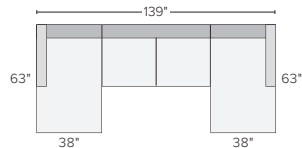

98" SOFA WITH LEFT-ARM CHAISE
 Total Linen \$2,300
 Orla Grey \$2,300
 Tatum Mink \$2,600
Also available in right-arm configuration

108" SOFA WITH LEFT-ARM CHAISE
 Total Linen \$2,500
 Orla Grey \$2,500
 Tatum Mink \$2,850
Also available in right-arm configuration

96"x96" THREE-PIECE SECTIONAL
 Total Linen \$3,100
 Orla Grey \$3,100
 Tatum Mink \$3,550

106"x106" THREE-PIECE SECTIONAL
 Total Linen \$3,500
 Orla Grey \$3,500
 Tatum Mink \$4,050

137"x96" FOUR-PIECE SECTIONAL WITH LEFT-ARM CHAISE
 Total Linen \$4,300
 Orla Grey \$4,300
 Tatum Mink \$4,900
Also available in right-arm configuration

137"x106" FOUR-PIECE SECTIONAL WITH LEFT-ARM CHAISE
 Total Linen \$4,500
 Orla Grey \$4,500
 Tatum Mink \$5,150
Also available in right-arm configuration

139"x63" THREE-PIECE U-SHAPED SECTIONAL
 Total Linen \$3,500
 Orla Grey \$3,500
 Tatum Mink \$3,950