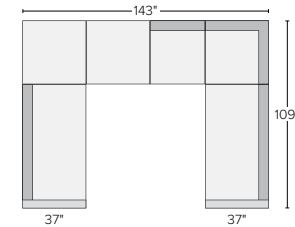

146"x109" SIX-PIECE U-SHAPED
MODULAR SECTIONAL
Hines Grey *$10300