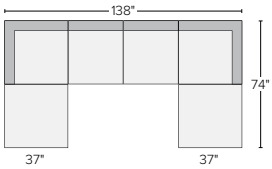

138"x74" SIX-PIECE U-SHAPED
MODULAR SOFA
Hines Grey *$8800