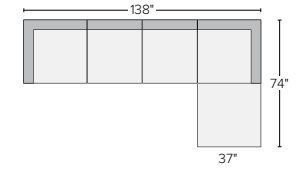

138"x74" FIVE-PIECE MODULAR
SOFA WITH OTTOMAN
Hines Grey *$7700