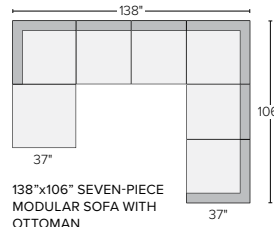

142"x72" THREE-PIECE
U-SHAPED SECTIONAL
Hines Grey *\$6800

138"x74" FIVE-PIECE MODULAR
SOFA WITH OTTOMAN
Hines Grey *\$7700

138"x74" SIX-PIECE U-SHAPED
MODULAR SOFA
Hines Grey *\$8800

140"x109" FOUR-PIECE
SECTIONAL WITH
LEFT-ARM CHAISE
Hines Grey *\$8700
**Also available in right-
arm configuration**