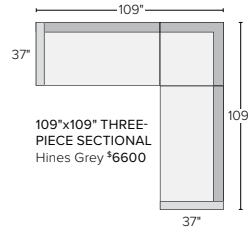

109"x109" THREE-
PIECE SECTIONAL
Hines Grey *$6600