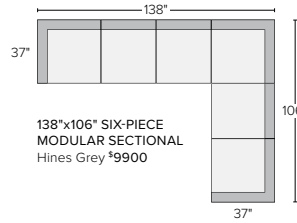

138"x106" SIX-PIECE
MODULAR SECTIONAL
Hines Grey *$9900