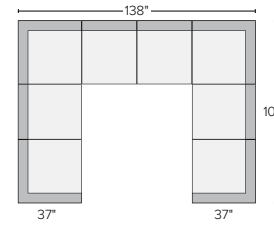

138"x106" EIGHT-PIECE U-SHAPED
MODULAR SECTIONAL
Hines Grey *$13200