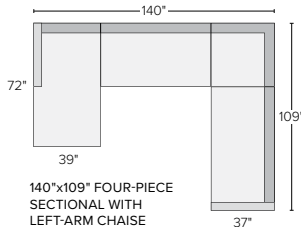

140"x109" FOUR-PIECE
SECTIONAL WITH
LEFT-ARM CHAISE
Hines Grey *$8700
**Also available in right-
arm configuration**