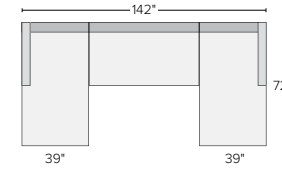

106" THREE-PIECE
MODULAR SOFA
Hines Grey *\$5100

111" SOFA WITH
LEFT-ARM
CHAISE
Hines Grey *\$4700
**Also available in right-arm
configuration**

109"x109" THREE-
PIECE SECTIONAL
Hines Grey *\$6600

138"x106" SIX-PIECE
MODULAR SECTIONAL
Hines Grey *\$9900