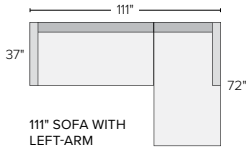

111" SOFA WITH
LEFT-ARM
CHAISE
Hines Grey *$4700
**Also available in right-arm
configuration**