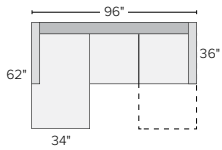

9 pre-configured sectional options

96" SOFA WITH
REVERSIBLE CHAISE
Dawson Cement *1999
Tepic Haze *1999