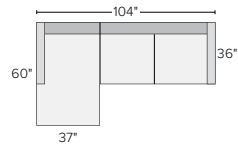

96" SOFA WITH
LEFT-ARM CHAISE*
Lecco Pewter *4499
Lecco Cognac *4499
*Also available in right-arm
configuration*

104" SOFA WITH
LEFT-ARM CHAISE
Dawson Cement *2498
Tepic Haze *2498
Lecco Pewter *5098*
Lecco Cognac *5098*
*Also available in right-arm
configuration*