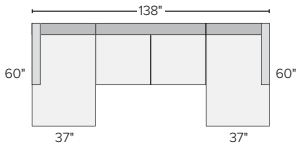

138"x60" THREE-PIECE U-SHAPED SECTIONAL
Dawson Cement *3597
Tepic Haze *3597
Lecco Pewter *7597
Lecco Cognac *7597