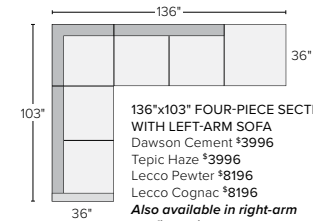

136"x103" FOUR-PIECE SECTIONAL
WITH LEFT-ARM SOFA
Dawson Cement *3996
Tepic Haze *3996
Lecco Pewter *8196
Lecco Cognac *8196
*Also available in right-arm
configuration*