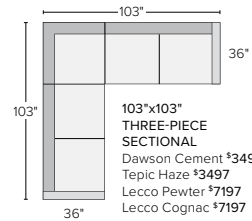

103"x103"
THREE-PIECE
SECTIONAL
Dawson Cement *3497
Tepic Haze *3497
Lecco Pewter *7197
Lecco Cognac *7197