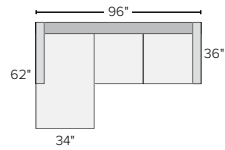

96" SOFA WITH
LEFT-ARM CHAISE*
Lecco Pewter *4499
Lecco Cognac *4499
*Also available in right-arm
configuration*

104" SOFA WITH
LEFT-ARM CHAISE
Dawson Cement *2498
Tepic Haze *2498
Lecco Pewter *5098*
Lecco Cognac *5098*
*Also available in right-arm
configuration*