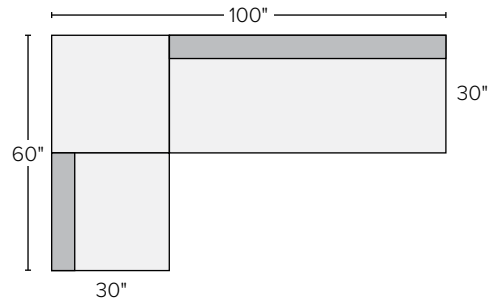

B lounge chair, ottoman, 70" sofa