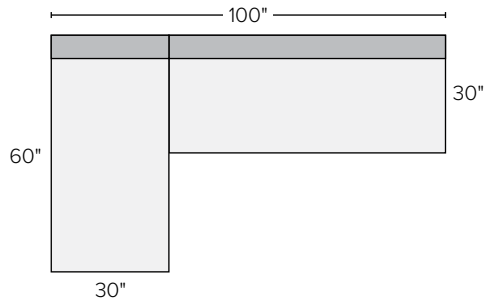

We're here to help you with your selection.

If you have questions or would like to order one of these custom pieces, please call us at 800.301.9720.

LAGUNA SECTIONAL PIECES

<i>item</i>	<i>dimensions</i>	<i>seat</i>	<i>Sunbrella® Canvas silver</i>	<i>Sunbrella® Canvas coal</i>	
A chair	30w 30d 28h	30w 19d 17h	194694	119588	$699
B ottoman	30w 30d 17h	—	612076	808340	$399
C sofa	70w 30d 28h	70w 19d 17h	067814	709913	$1099
D chaise	30w 60d 28h	30w 49d 17h	425979	279313	$999

LAGUNA SECTIONAL COLLECTION

<i>sofa with chaise sectional</i>	<i>overall dimensions</i>	<i>seat</i>	<i>Sunbrella® Canvas</i>	
A 100" sofa with chaise	100w 60d 28h	100w 49d 17h	376535	$2098

sectionals

B 100"x60" three-piece sectional	100w 60d 28h	100w 60d 17h	457558	$2197
C 100"x100" three-piece sectional with ottoman	100w 100d 28h	100w 100d 17h	291298	$2597
D 130"x100" five-piece sectional	130w 100d 28h	130w 100d 17h	968123	$4095

A chaise, 70" sofa