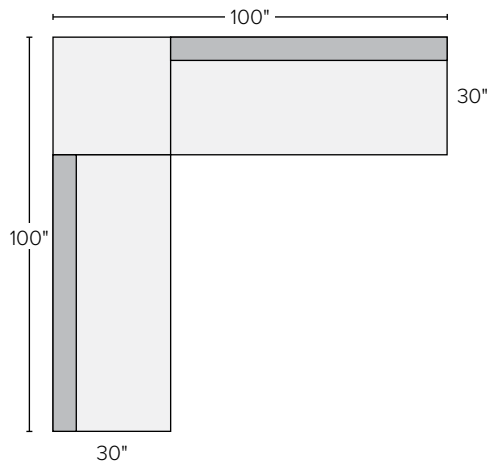

C 70" sofa, ottoman, 70" sofa