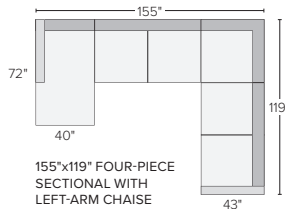

158"x122" SIX-PIECE MODULAR SECTIONAL
Hines Oatmeal $7,200
Flint Charcoal $7,200
Boyer Oatmeal $7,950
Urbino Ivory $13,200