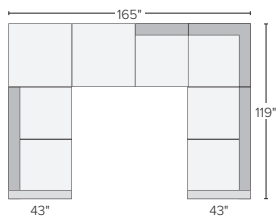

165"x119" SIX-PIECE U-SHAPED SECTIONAL
Hines Oatmeal $8,000
Flint Charcoal $8,000
Boyer Oatmeal $8,750
Urbino Ivory $14,800