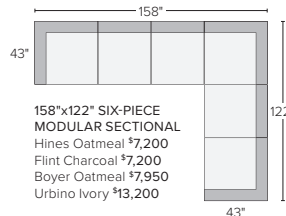

158"x122" SIX-PIECE MODULAR SECTIONAL
Hines Oatmeal $7,200
Flint Charcoal $7,200
Boyer Oatmeal $7,950
Urbino Ivory $13,200