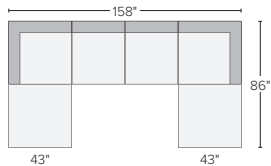

158"x86" SIX-PIECE MODULAR U-SHAPED SECTIONAL
Hines Oatmeal $6,600
Flint Charcoal $6,600
Boyer Oatmeal $7,200
Urbino Ivory $11,800