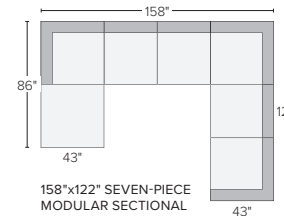

158"x122" SEVEN-PIECE MODULAR SECTIONAL WITH OTTOMAN
Hines Oatmeal $8,100
Flint Charcoal $8,100
Boyer Oatmeal $8,900
Urbino Ivory $14,700