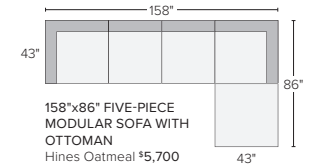

158"x86" FIVE-PIECE MODULAR SOFA WITH OTTOMAN
Hines Oatmeal $5,700
Flint Charcoal $5,700
Boyer Oatmeal $6,250
Urbino Ivory $10,300