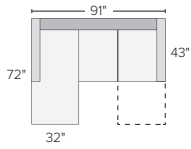

14 pre-configured sectional options

91" SOFA WITH REVERSIBLE CHAISE*
Hines Oatmeal $2,700
Flint Charcoal $2,700
Boyer Oatmeal $2,900