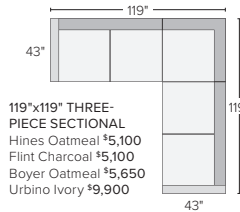

119"x119" THREE-PIECE SECTIONAL
Hines Oatmeal $5,100
Flint Charcoal $5,100
Boyer Oatmeal $5,650
Urbino Ivory $9,900