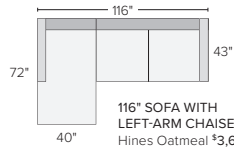

116" SOFA WITH LEFT-ARM CHAISE
Hines Oatmeal $3,600
Flint Charcoal $3,600
Boyer Oatmeal $3,950
Urbino Ivory $6,800
Also available in right-arm configuration