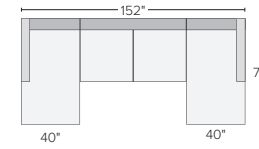

152"x72" THREE-PIECE U-SHAPED SECTIONAL
Hines Oatmeal $5,100
Flint Charcoal $5,100
Boyer Oatmeal $5,550
Urbino Ivory $9,400