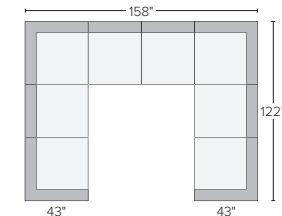

158"x122" EIGHT-PIECE MODULAR U-SHAPED SECTIONAL
Hines Oatmeal $9,600
Flint Charcoal $9,600
Boyer Oatmeal $10,600
Urbino Ivory $17,600