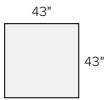

sectional pieces

43" OTTOMAN
Gino Cement $799
Chalet Ash $899