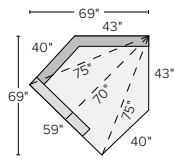

LEFT-ARM ANGLED CHAISE
Gino Cement $1999
Chalet Ash $2399