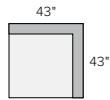

CORNER
Gino Cement $1299
Chalet Ash $1599