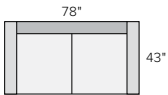

Mayer 158"x122" six-piece modular sectional in Chalet ash.

MAYER COLLECTION

Room&Board®

STOCKED FABRIC OPTIONS

sofa collection

78" SOFA
Gino Cement \$2099
Chalet Ash \$2499

88" SOFA
Gino Cement \$2199
Chalet Ash \$2599