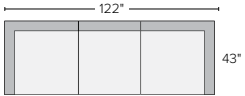

15 stocked pre-configured sectional options

122" THREE-PIECE MODULAR SOFA
Gino Cement ³3697
Chalet Ash ⁴4497