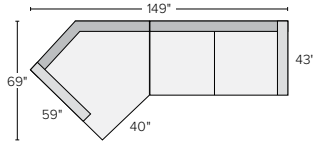

149" SOFA WITH LEFT-ARM ANGLED CHAISE
Gino Cement ³3898
Chalet Ash ⁴4698
Also available in right-arm configuration

123"x123" THREE-PIECE SECTIONAL
Gino Cement ⁵5097
Chalet Ash ⁶6197

158"x122" SIX-PIECE MODULAR SOFA
Gino Cement ⁷7194
Chalet Ash ⁸8694