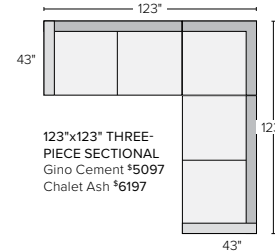

123"x123" THREE-PIECE SECTIONAL
Gino Cement ⁵5097
Chalet Ash ⁶6197