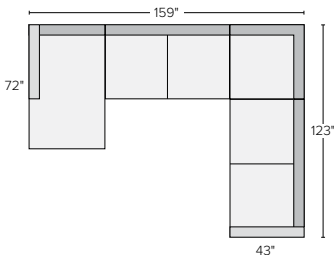

159"x123" FOUR-PIECE SECTIONAL WITH LEFT-ARM CHAISE
Gino Cement ⁶6596
Chalet Ash ⁸8096
Also available in right-arm configuration