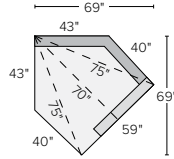

LEFT-ARM ANGLED CHAISE
Gino Cement $1999
Chalet Ash $2399