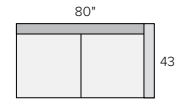

80" RIGHT-ARM SOFA
Gino Cement $1899
Chalet Ash $2299