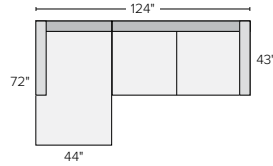

124" SOFA WITH LEFT-ARM CHAISE
Gino Cement ³3598
Chalet Ash ⁴4398
Also available in right-arm configuration