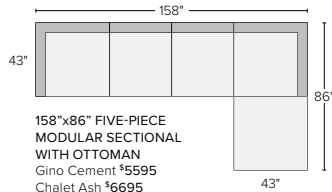

158"x86" FIVE-PIECE MODULAR SECTIONAL WITH OTTOMAN
Gino Cement ⁵5595
Chalet Ash ⁶6695