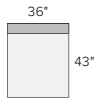

98" SOFA
Gino Cement \$2299
Chalet Ash \$2699

122" THREE-PIECE MODULAR SOFA
Gino Cement \$3697
Chalet Ash \$4497

sectional pieces

43" OTTOMAN
Gino Cement \$799
Chalet Ash \$899

ARMLESS CHAIR
Gino Cement \$1099
Chalet Ash \$1299