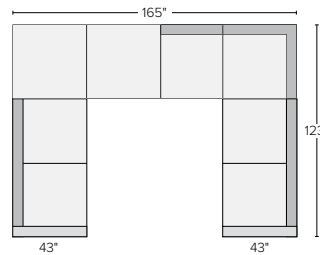

165"x123" SIX-PIECE U-SHAPED SECTIONAL
Gino Cement ⁷7794
Chalet Ash ⁹9294