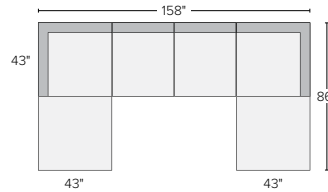

158"x86" SIX-PIECE MODULAR U-SHAPED SECTIONAL
Gino Cement ⁶6394
Chalet Ash ⁷7594