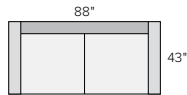

Mayer 158"x122" six-piece modular sectional in Chalet ash.

MAYER COLLECTION

Room&Board®

STOCKED FABRIC OPTIONS

sofa collection

78" SOFA
Gino Cement \$2099
Chalet Ash \$2499

88" SOFA
Gino Cement \$2199
Chalet Ash \$2599