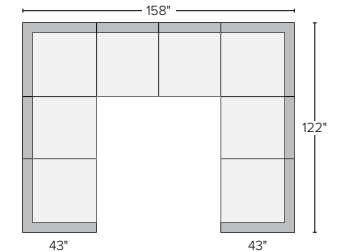

158"x122" EIGHT-PIECE MODULAR SOFA
Gino Cement ⁹9592
Chalet Ash ¹¹11592