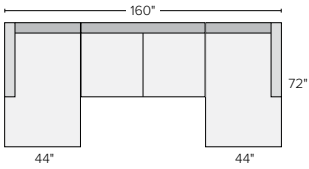

160"x72" THREE-PIECE U-SHAPED SECTIONAL
Gino Cement ⁵5097
Chalet Ash ⁶6297