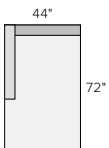

CORNER
Gino Cement \$1299
Chalet Ash \$1599

72" ARMLESS SOFA
Gino Cement \$1699
Chalet Ash \$2099

80" LEFT-ARM SOFA
Gino Cement \$1899
Chalet Ash \$2299

80" RIGHT-ARM SOFA
Gino Cement \$1899
Chalet Ash \$2299