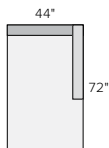

RIGHT-ARM CHAISE
Gino Cement $1699
Chalet Ash $2099