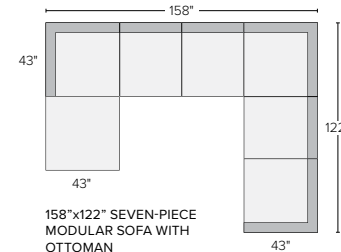

149" SOFA WITH LEFT-ARM ANGLED CHAISE
Gino Cement ³3898
Chalet Ash ⁴4698
Also available in right-arm configuration

123"x123" THREE-PIECE SECTIONAL
Gino Cement ⁵5097
Chalet Ash ⁶6197

158"x122" SIX-PIECE MODULAR SOFA
Gino Cement ⁷7194
Chalet Ash ⁸8694

160"x72" THREE-PIECE U-SHAPED SECTIONAL
Gino Cement ⁵5097
Chalet Ash ⁶6297

158"x86" FIVE-PIECE MODULAR SECTIONAL WITH OTTOMAN
Gino Cement ⁵5595
Chalet Ash ⁶6695

158"x86" SIX-PIECE MODULAR U-SHAPED SECTIONAL
Gino Cement ⁶6394
Chalet Ash ⁷7594