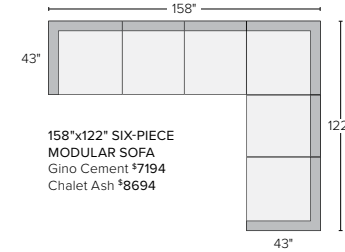

STOCKED FABRIC OPTIONS

15 stocked pre-configured sectional options

122" THREE-PIECE MODULAR SOFA
Gino Cement ³3697
Chalet Ash ⁴4497

124" SOFA WITH LEFT-ARM CHAISE
Gino Cement ³3598
Chalet Ash ⁴4398
Also available in right-arm configuration

149" SOFA WITH LEFT-ARM ANGLED CHAISE
Gino Cement ³3898
Chalet Ash ⁴4698
Also available in right-arm configuration

123"x123" THREE-PIECE SECTIONAL
Gino Cement ⁵5097
Chalet Ash ⁶6197

158"x122" SIX-PIECE MODULAR SOFA
Gino Cement ⁷7194
Chalet Ash ⁸8694