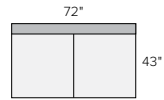

72" ARMLESS SOFA
Gino Cement $1699
Chalet Ash $2099