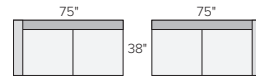

75" LEFT-OR RIGHT-ARM SOFA
Destin / Gino $1,500
Tatum Grey $1,700
Banks Camel $1,900
Portofino Ink $3,000