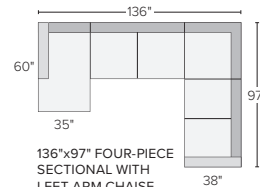

136"x97" FOUR-PIECE SECTIONAL WITH LEFT-ARM CHAISE
Destin / Gino $4,650
Tatum Grey $5,250
Banks Camel $5,900
Portofino Ink $9,800
Also available as 146"x113"
Also available in right-arm configuration