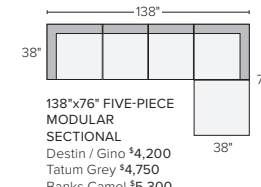

138"x76" FIVE-PIECE MODULAR SECTIONAL
Destin / Gino $4,200
Tatum Grey $4,750
Banks Camel $5,300
Portofino Ink $8,600