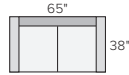

65" LOVESEAT
Destin / Gino $1,399
Tatum Grey $1,599
Banks Camel $1,799
Portofino Ink $3,199