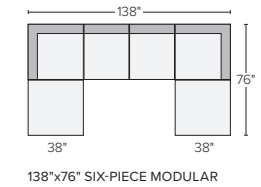

138"x76" SIX-PIECE MODULAR U-SHAPED SECTIONAL
Destin / Gino $4,800
Tatum Grey $5,400
Banks Camel $6,000
Portofino Ink $9,800