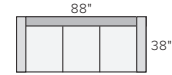

88" THREE-CUSHION SOFA
Destin / Gino $1,699
Tatum Grey $1,899
Banks Camel $2,099
Portofino Ink $3,699