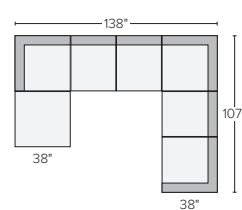

138"x107" SEVEN-PIECE MODULAR SECTIONAL
Destin / Gino $6,000
Tatum Grey $6,800
Banks Camel $7,600
Portofino Ink $12,300