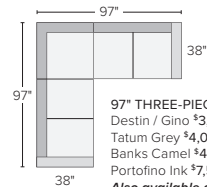

97" THREE-PIECE SECTIONAL
Destin / Gino $3,600
Tatum Grey $4,050
Banks Camel $4,500
Portofino Ink $7,500
Also available as 113"x113"