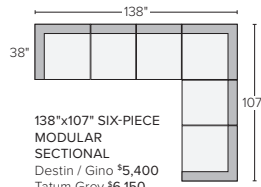

138"x107" SIX-PIECE MODULAR SECTIONAL
Destin / Gino \$5,400
Tatum Grey \$6,150
Banks Camel \$6,900
Portofino Ink \$11,100

133"x60" THREE-PIECE U-SHAPED SECTIONAL
Destin / Gino \$3,500
Tatum Grey \$3,950
Banks Camel \$4,400
Portofino Ink \$7,400
Also available as 137"x64"