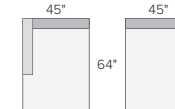

45" LEFT-OR RIGHT-ARM CHAISE
Destin / Gino $1,350
Tatum Grey $1,500
Banks Camel $1,650
Portofino Ink $2,600