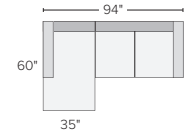

94" SOFA WITH LEFT-ARM CHAISE
Destin / Gino $2,450
Tatum Grey $2,750
Banks Camel $3,050
Portofino Ink $5,100
Also available as 112"x64" and 120"x64"
Also available in right-arm configuration