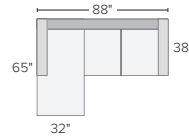

PORTOFINO INK

31 stocked pre-configured sectional options

107" THREE-PIECE MODULAR SOFA
Destin / Gino \$2,800
Tatum Grey \$3,200
Banks Camel \$3,600
Portofino Ink \$5,800

70"x60" TWO-PIECE SECTIONAL WITH DOUBLE CHAISE
Destin / Gino \$2,300
Tatum Grey \$2,600
Banks Camel \$2,900
Portofino Ink \$4,800
Also available as 74"x64" and 90"x64"