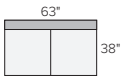

ARMLESS LOVESEAT
Destin / Gino $1,200
Tatum Grey $1,350
Banks Camel $1,500
Portofino Ink $2,600