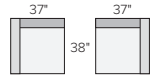

LEFT-OR RIGHT-ARM CHAIR*
Destin / Gino $1,000
Tatum Grey $1,100
Banks Camel $1,200
Portofino Ink $1,900