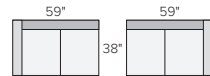

59" LEFT-OR RIGHT-ARM SOFA
Destin / Gino $1,300
Tatum Grey $1,450
Banks Camel $1,600
Portofino Ink $2,700