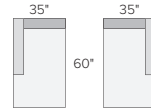

35" LEFT-OR RIGHT-ARM CHAISE
Destin / Gino $1,150
Tatum Grey $1,300
Banks Camel $1,450
Portofino Ink $2,400