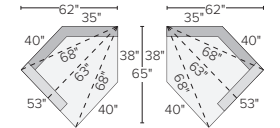

LEFT-OR RIGHT-ARM ANGLED CHAISE
Destin / Gino $1,500
Tatum Grey $1,700
Banks Camel $1,900
Portofino Ink $3,000