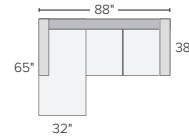

88" SOFA WITH LEFT-ARM CHAISE
Portofino Ink $4,499
Also available in right-arm configuration