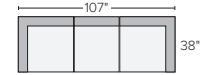

107" THREE-PIECE MODULAR SOFA
Destin / Gino $2,800
Tatum Grey $3,200
Banks Camel $3,600
Portofino Ink $5,800