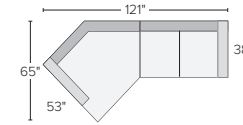

121" SOFA WITH LEFT-ARM ANGLED CHAISE
Destin / Gino $2,800
Tatum Grey $3,150
Banks Camel $3,500
Portofino Ink $5,700
Also available as 137"x65"
Also available in right-arm configuration