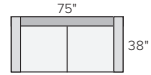

75" SOFA
Destin / Gino $1,499
Tatum Grey $1,699
Banks Camel $1,899
Portofino Ink $3,399