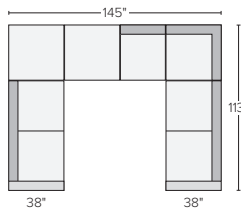

145"x113" SIX-PIECE U-SHAPED SECTIONAL
Destin / Gino $6,000
Tatum Grey $6,750
Banks Camel $7,500
Portofino Ink $12,100