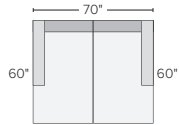

70"x60" TWO-PIECE SECTIONAL WITH DOUBLE CHAISE
Destin / Gino $2,300
Tatum Grey $2,600
Banks Camel $2,900
Portofino Ink $4,800
Also available as 74"x64" and 90"x64"