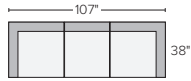

31 stocked pre-configured sectional options

107" THREE-PIECE MODULAR SOFA
Destin / Gino $2,800
Tatum Grey $3,200
Banks Camel $3,600
Portofino Ink $5,800