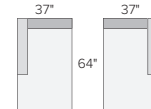

37" LEFT-OR RIGHT-ARM CHAISE
Destin / Gino $1,199
Tatum Grey $1,350
Banks Camel $1,500
Portofino Ink $2,450