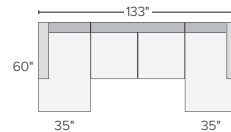

133"x60" THREE-PIECE U-SHAPED SECTIONAL
Destin / Gino $3,500
Tatum Grey $3,950
Banks Camel $4,400
Portofino Ink $7,400
Also available as 137"x64"