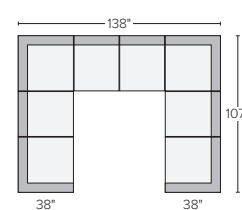

138"x76" FIVE-PIECE MODULAR SECTIONAL
Destin / Gino \$4,200
Tatum Grey \$4,750
Banks Camel \$5,300
Portofino Ink \$8,600

138"x76" SIX-PIECE MODULAR U-SHAPED SECTIONAL
Destin / Gino \$4,800
Tatum Grey \$5,400
Banks Camel \$6,000
Portofino Ink \$9,800

145"x113" SIX-PIECE U-SHAPED SECTIONAL
Destin / Gino \$6,000
Tatum Grey \$6,750
Banks Camel \$7,500
Portofino Ink \$12,100

138"x107" SEVEN-PIECE MODULAR SECTIONAL
Destin / Gino \$6,000
Tatum Grey \$6,800
Banks Camel \$7,600
Portofino Ink \$12,300