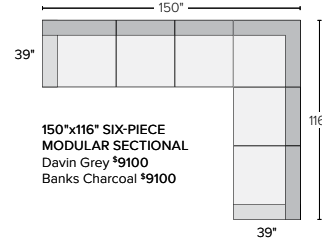

150"x116" SIX-PIECE MODULAR SECTIONAL
Davin Grey **$9100**
Banks Charcoal **$9100**