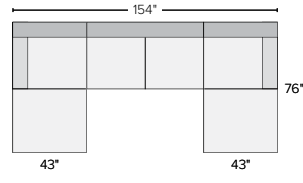

150"x116" SIX-PIECE MODULAR SECTIONAL
 Davin Grey **\$9100**
 Banks Charcoal **\$9100**

154"x82" FIVE-PIECE MODULAR SOFA WITH OTTOMAN
 Davin Grey **\$7000**
 Banks Charcoal **\$7000**

154"x82" SIX-PIECE MODULAR U-SHAPED SECTIONAL
 Davin Grey **\$8000**
 Banks Charcoal **\$8000**

150"x115" FOUR-PIECE SECTIONAL WITH LEFT-ARM CHAISE
 Davin Grey **\$8800**
 Banks Charcoal **\$8800**
Also available in right-arm configuration

154"x76" THREE-PIECE U-SHAPED SECTIONAL
 Davin Grey **\$7000**
 Banks Charcoal **\$7000**