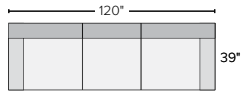

LEFT-ARM CHAISE
Davin Grey \$2400
Banks Charcoal \$2400

RIGHT-ARM CHAISE
Davin Grey \$2400
Banks Charcoal \$2400

MIRA

STOCKED FABRIC OPTIONS

STOCKED LEG OPTIONS

13 stocked pre-configured sectional options

120" THREE-PIECE MODULAR SOFA
 Davin Grey **\$4600**
 Banks Charcoal **\$4600**

120" SOFA WITH RIGHT-ARM CHAISE
 Davin Grey **\$4900**
 Banks Charcoal **\$4900**
Also available in left-arm configuration

115"x115" THREE-PIECE SECTIONAL
 Davin Grey **\$6700**
 Banks Charcoal **\$6700**