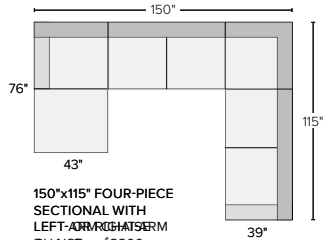

150"x115" FOUR-PIECE SECTIONAL WITH LEFT-ARM CHAISE
Davin Grey **$8800**
Banks Charcoal **$8800**
Also available in right-arm configuration