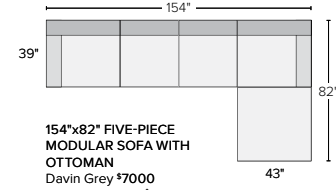

154"x82" FIVE-PIECE MODULAR SOFA WITH OTTOMAN
Davin Grey **$7000**
Banks Charcoal **$7000**