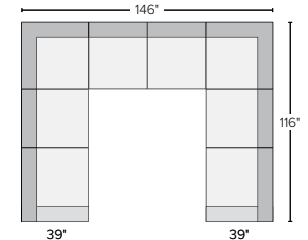

146"x116" EIGHT-PIECE MODULAR U-SHAPED SECTIONAL
Davin Grey **$12200**
Banks Charcoal **$12200**