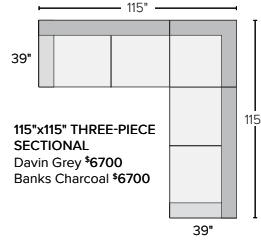

115"x115" THREE-PIECE SECTIONAL
Davin Grey **$6700**
Banks Charcoal **$6700**