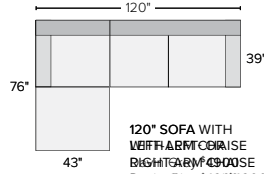

LEFT-ARM CHAISE
Davin Grey \$2400
Banks Charcoal \$2400

RIGHT-ARM CHAISE
Davin Grey \$2400
Banks Charcoal \$2400

MIRA

STOCKED FABRIC OPTIONS

STOCKED LEG OPTIONS

13 stocked pre-configured sectional options

120" THREE-PIECE MODULAR SOFA
 Davin Grey **\$4600**
 Banks Charcoal **\$4600**