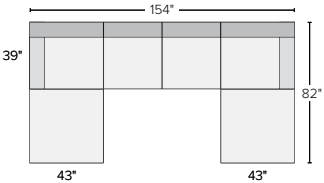

154"x82" SIX-PIECE MODULAR U-SHAPED SECTIONAL
Davin Grey **$8000**
Banks Charcoal **$8000**