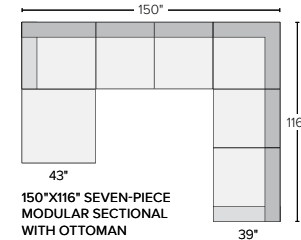

150"x115" FOUR-PIECE SECTIONAL WITH LEFT-ARM CHAISE
 Davin Grey **\$8800**
 Banks Charcoal **\$8800**
Also available in right-arm configuration

154"x76" THREE-PIECE U-SHAPED SECTIONAL
 Davin Grey **\$7000**
 Banks Charcoal **\$7000**