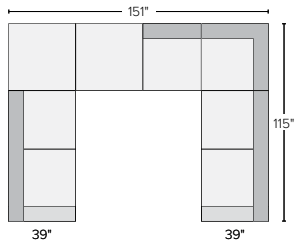

151"x115" SIX-PIECE MODULAR U-SHAPED SECTIONAL
Davin Grey **$10100**
Banks Charcoal **$10100**