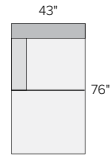

CORNER
Davin Grey \$1700
Banks Charcoal \$1700

68" ARMLESS SOFA
Davin Grey \$2200
Banks Charcoal \$2200

76" LEFT-ARM SOFA
Davin Grey \$2500
Banks Charcoal \$2500

76" RIGHT-ARM SOFA
Davin Grey \$2500
Banks Charcoal \$2500