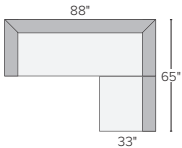

## 8 stocked pre-configured sectional options

88"x65" TWO-PIECE  
SECTIONAL  
Flint Cement \$2,799

98"x65" TWO-PIECE  
SECTIONAL  
Flint Cement \$2,899

88"x91" TWO-PIECE  
SECTIONAL  
Flint Cement \$3,199