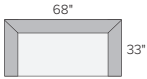

sofa collection

68" LOVESEAT
Flint Cement $1,699