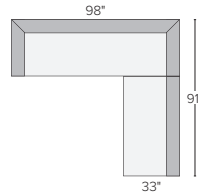

## 8 stocked pre-configured sectional options

88"x65" TWO-PIECE  
SECTIONAL  
Flint Cement \$2,799

98"x65" TWO-PIECE  
SECTIONAL  
Flint Cement \$2,899

88"x91" TWO-PIECE  
SECTIONAL  
Flint Cement \$3,199