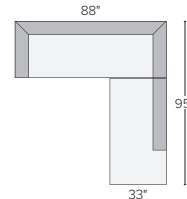

## 8 stocked pre-configured sectional options

88"x65" TWO-PIECE  
SECTIONAL  
Flint Cement \$2,799

98"x65" TWO-PIECE  
SECTIONAL  
Flint Cement \$2,899

88"x91" TWO-PIECE  
SECTIONAL  
Flint Cement \$3,199

98"x91" TWO-PIECE  
SECTIONAL  
Flint Cement \$3,299

88"x95" TWO-PIECE  
SECTIONAL WITH  
LEFT-BACK SOFA  
Flint Cement \$3,299  
*Also available in right-back  
configuration*

98"x95" TWO-PIECE SECTIONAL  
WITH LEFT-BACK SOFA  
Flint Cement \$3,399  
*Also available in right-back  
configuration*