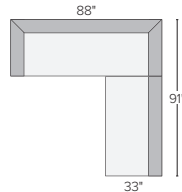

## 8 stocked pre-configured sectional options

88"x65" TWO-PIECE  
SECTIONAL  
Flint Cement \$2,799

98"x65" TWO-PIECE  
SECTIONAL  
Flint Cement \$2,899

88"x91" TWO-PIECE  
SECTIONAL  
Flint Cement \$3,199