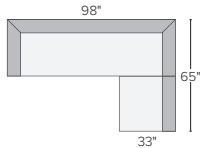

## 8 stocked pre-configured sectional options

88"x65" TWO-PIECE  
SECTIONAL  
Flint Cement \$2,799

98"x65" TWO-PIECE  
SECTIONAL  
Flint Cement \$2,899

88"x91" TWO-PIECE  
SECTIONAL  
Flint Cement \$3,199