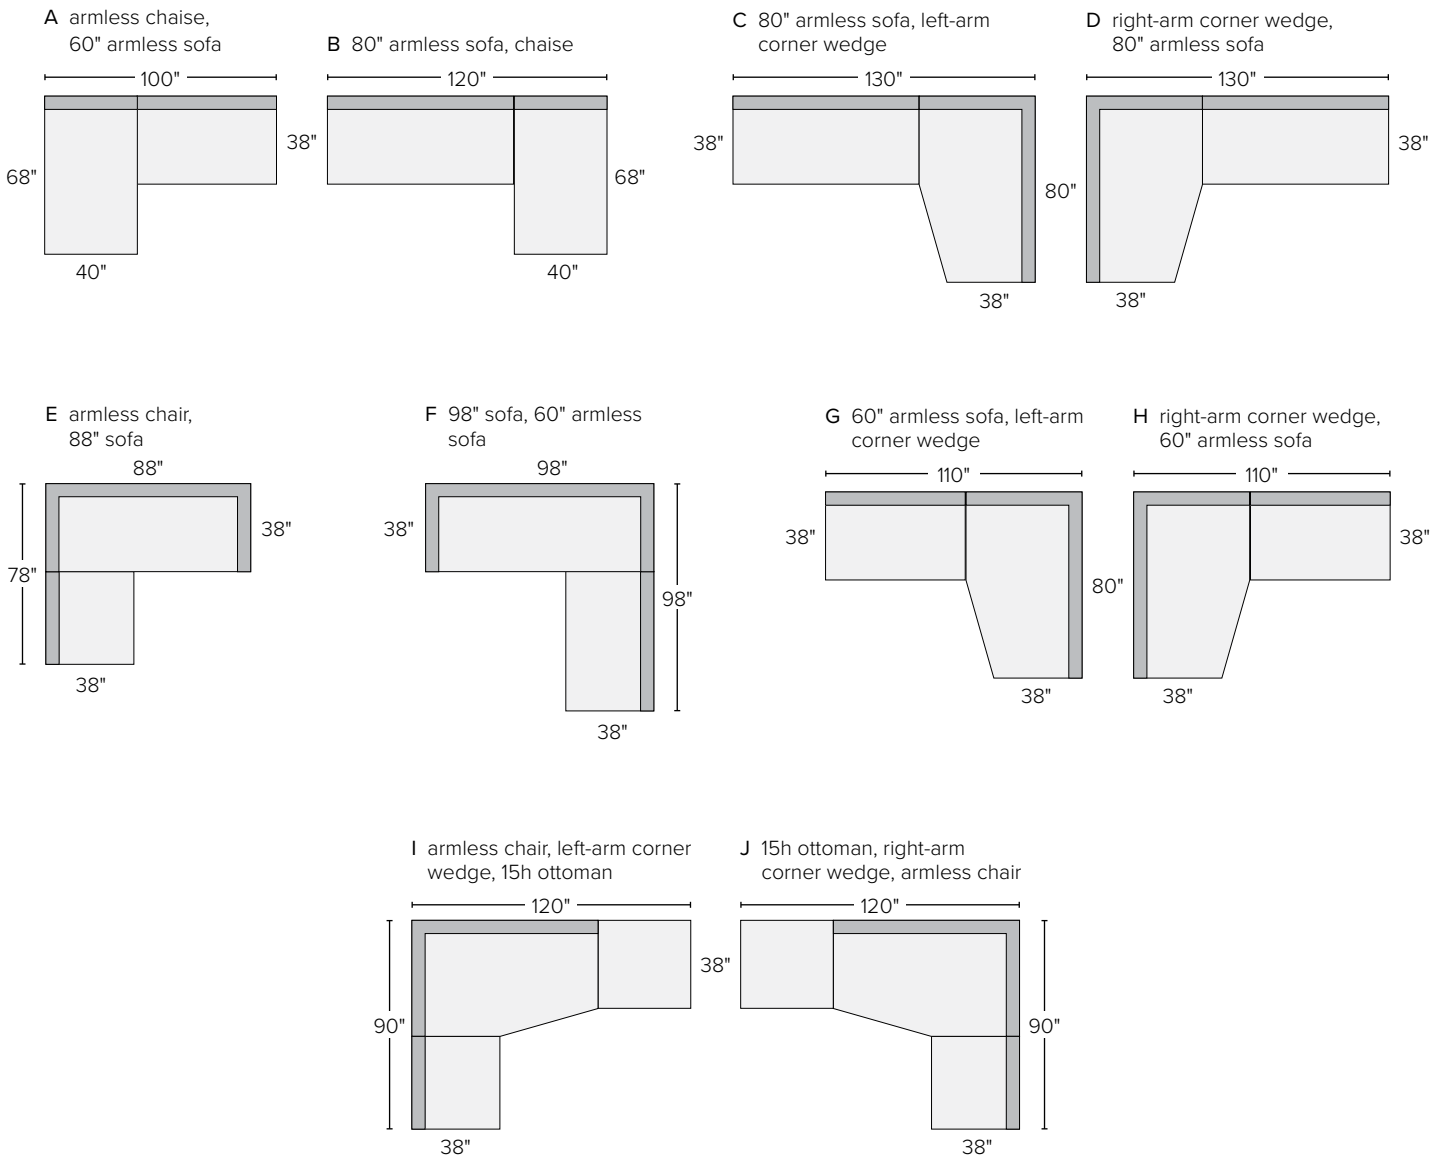

I armless chaise

J left-arm corner wedge

K right-arm corner wedge

OASIS SECTIONAL COLLECTION

<i>sofa with chaise</i>	<i>overall dimensions</i>	<i>arm</i>	<i>seat</i>	<i>Sunbrella® Canvas</i>	
A 100" armless sofa with chaise	100w 68d 26h	—	100w 46d 15h	478724	\$2298
B 120" armless sofa with chaise	120w 68d 26h	—	120w 46d 15h	227278	\$2498
<i>sofa with wedge</i>					
C 130"x80" two-piece sectional with left-arm corner wedge	130w 80d 26h	26h	110w 60d 15h	065970	\$3098
D 130"x80" two-piece sectional with right-arm corner wedge	130w 80d 26h	26h	110w 60d 15h	100602	\$3098
<i>sectionals</i>					
E 88"x78" two-piece sectional	88w 78d 26h	26h	68w 56d 15h	510232	\$2298
F 98"x98" two-piece sectional	98w 98d 26h	26h	78w 76d 15h	092234	\$2798
G 110" armless sofa with left-arm corner wedge	110w 80d 26h	26h	90w 60d 15h	377466	\$2898
H 110" armless sofa with right-arm corner wedge	110w 80d 26h	26h	90w 60d 15h	898562	\$2898
I 120x90" sectional w/left arm corner wedge	120w 90d 26h	26h	100w 70d 15h	997377	\$2997
J 120x90" sectional w/right arm corner wedge	120w 90d 26h	26h	100w 70d 15h	017417	\$2997