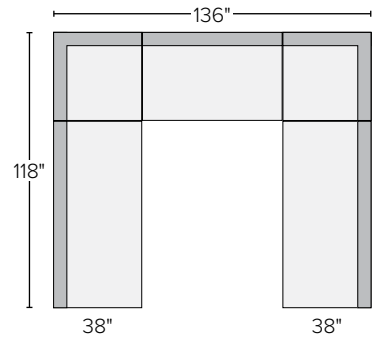

more sectionals on next page

OASIS SECTIONAL COLLECTION

<i>sectionals</i>	<i>overall dimensions</i>	<i>arm</i>	<i>seat</i>	<i>Sunbrella® Canvas</i>	
A 116" three-piece modular sofa	116w 38d 26h	26h	80w 20d 15h	740771	\$2597
B 78x78" three-piece modular sectional	78w 78d 26h	—	60w 60d 15h	984763	\$2497
C 98x98" three-piece sectional	98w 98d 26h	—	80w 80d 15h	759486	\$3297
D 118x118" three-piece sectional	118w 118d 26h	—	100w 100d 15h	129486	\$3697
E 118x118" five-piece modular sectional	118w 118d 26h	—	100w 100d 15h	574935	\$3495
F 136x78" five-piece U-shaped modular sectional	136w 78d 26h	—	100w 60d 15h	653512	\$3995
G 136x118" five-piece U-shaped sectional	136w 118d 26h	—	100w 100d 15h	378766	\$5795
H 156x78" six-piece U-shaped modular sectional	156w 78d 26h	—	120w 60d 15h	652439	\$4394
I 156x116" eight-piece U-shaped modular sectional	156w 116d 26h	26h	120w 80d 15h	279173	\$6792
J 156x118" eight-piece U-shaped modular sectional w/ottoman	156w 118d 26h	26h	120w 100d 15h	073782	\$6392

A corner, armless chair, corner

B armless chair, corner, armless chair

C 60" armless sofa, corner, 60" armless sofa

D 80" armless sofa, corner, 80" armless sofa

E 15h ottoman, armless chair, corner, armless chair, 15h ottoman

F 15h ottoman, corner, 60" armless sofa, corner, 15h ottoman

G 80" armless sofa, corner, 60" armless sofa, corner, 80" armless sofa

H 15h ottoman, corner, two armless chairs, corner, 15h ottoman

I corner, armless chair, corner, two armless chairs, corner, armless chair, corner