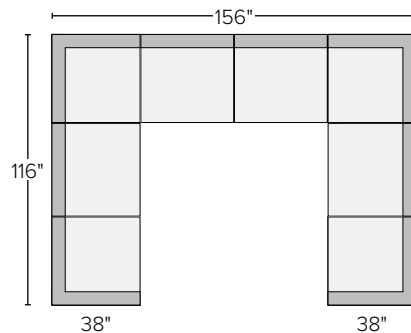

more sectionals on next page

OASIS SECTIONAL COLLECTION

<i>sectionals</i>	<i>overall dimensions</i>	<i>arm</i>	<i>seat</i>	<i>Sunbrella® Canvas</i>	
A 116" three-piece modular sofa	116w 38d 26h	26h	80w 20d 15h	740771	\$2597
B 78x78" three-piece modular sectional	78w 78d 26h	—	60w 60d 15h	984763	\$2497
C 98x98" three-piece sectional	98w 98d 26h	—	80w 80d 15h	759486	\$3297
D 118x118" three-piece sectional	118w 118d 26h	—	100w 100d 15h	129486	\$3697
E 118x118" five-piece modular sectional	118w 118d 26h	—	100w 100d 15h	574935	\$3495
F 136x78" five-piece U-shaped modular sectional	136w 78d 26h	—	100w 60d 15h	653512	\$3995
G 136x118" five-piece U-shaped sectional	136w 118d 26h	—	100w 100d 15h	378766	\$5795
H 156x78" six-piece U-shaped modular sectional	156w 78d 26h	—	120w 60d 15h	652439	\$4394
I 156x116" eight-piece U-shaped modular sectional	156w 116d 26h	26h	120w 80d 15h	279173	\$6792
J 156x118" eight-piece U-shaped modular sectional w/ottoman	156w 118d 26h	26h	120w 100d 15h	073782	\$6392

A corner, armless chair, corner

B armless chair, corner, armless chair

C 60" armless sofa, corner, 60" armless sofa

D 80" armless sofa, corner, 80" armless sofa

E 15h ottoman, armless chair, corner, armless chair, 15h ottoman

F 15h ottoman, corner, 60" armless sofa, corner, 15h ottoman

G 80" armless sofa, corner, 60" armless sofa, corner, 80" armless sofa

H 15h ottoman, corner, two armless chairs, corner, 15h ottoman

I corner, armless chair, corner, two armless chairs, corner, armless chair, corner