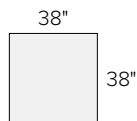

We're here to help you with your selection.

If you have questions or would like to order one of these custom pieces, please call us at 800.301.9720.

OASIS SECTIONAL PIECES

<i>item</i>	<i>dimensions</i>	<i>arm</i>	<i>seat</i>	<i>Sunbrella® Canvas flax</i>	<i>Sunbrella® Canvas slate</i>	<i>Sunbrella® Canvas navy</i>	
A 38sq ottoman	38w 38d 19h	—	—	152960	165089	050311	$499
B 40x38" ottoman	40w 38d 15h	—	—	059383	512195	499021	$499
C armless chair	40w 38d 26h	—	40w 20d 15h	928485	293750	989389	$799
D corner	38w 38d 26h	—	20w 20d 15h	919739	287668	071698	$899
E 60" armless sofa	60w 38d 26h	—	60w 20d 15h	068641	958063	887951	$1199
F 80" armless sofa	80w 38d 26h	—	80w 20d 15h	191140	880837	778221	$1399
G 88" sofa	88w 38d 26h	26h	68w 20d 15h	001220	491699	721281	$1499
H 98" sofa	98w 38d 26h	26h	78w 20d 15h	222843	865673	049619	$1599
I armless chaise	40w 68d 26h	—	40w 46d 15h	315366	255467	534438	$1099
J left-arm corner wedge	80w 50d 26h	26h	60w 30d 15h	200947	974592	485471	$1699
K right-arm corner wedge	80w 50d 26h	26h	60w 30d 15h	993290	613357	999416	$1699

A 19h ottoman