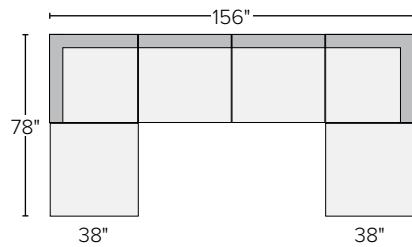

more sectionals on next page

OASIS SECTIONAL COLLECTION

<i>sectionals</i>	<i>overall dimensions</i>	<i>arm</i>	<i>seat</i>	<i>Sunbrella® Canvas</i>	
A 116" three-piece modular sofa	116w 38d 26h	26h	80w 20d 15h	740771	\$2597
B 78x78" three-piece modular sectional	78w 78d 26h	—	60w 60d 15h	984763	\$2497
C 98x98" three-piece sectional	98w 98d 26h	—	80w 80d 15h	759486	\$3297
D 118x118" three-piece sectional	118w 118d 26h	—	100w 100d 15h	129486	\$3697
E 118x118" five-piece modular sectional	118w 118d 26h	—	100w 100d 15h	574935	\$3495
F 136x78" five-piece U-shaped modular sectional	136w 78d 26h	—	100w 60d 15h	653512	\$3995
G 136x118" five-piece U-shaped sectional	136w 118d 26h	—	100w 100d 15h	378766	\$5795
H 156x78" six-piece U-shaped modular sectional	156w 78d 26h	—	120w 60d 15h	652439	\$4394
I 156x116" eight-piece U-shaped modular sectional	156w 116d 26h	26h	120w 80d 15h	279173	\$6792
J 156x118" eight-piece U-shaped modular sectional w/ottoman	156w 118d 26h	26h	120w 100d 15h	073782	\$6392

A corner, armless chair, corner

B armless chair, corner, armless chair

C 60" armless sofa, corner, 60" armless sofa

D 80" armless sofa, corner, 80" armless sofa

E 15h ottoman, armless chair, corner, armless chair, 15h ottoman

F 15h ottoman, corner, 60" armless sofa, corner, 15h ottoman

G 80" armless sofa, corner, 60" armless sofa, corner, 80" armless sofa

H 15h ottoman, corner, two armless chairs, corner, 15h ottoman

I corner, armless chair, corner, two armless chairs, corner, armless chair, corner