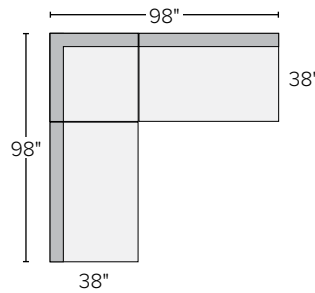

C 60" armless sofa, corner, 60" armless sofa