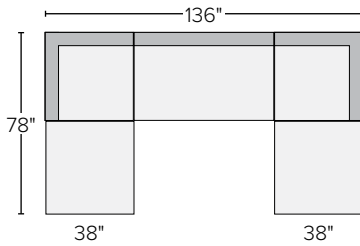

more sectionals on next page

OASIS SECTIONAL COLLECTION

<i>sectionals</i>	<i>overall dimensions</i>	<i>arm</i>	<i>seat</i>	<i>Sunbrella® Canvas</i>	
A 116" three-piece modular sofa	116w 38d 26h	26h	80w 20d 15h	740771	\$2597
B 78x78" three-piece modular sectional	78w 78d 26h	—	60w 60d 15h	984763	\$2497
C 98x98" three-piece sectional	98w 98d 26h	—	80w 80d 15h	759486	\$3297
D 118x118" three-piece sectional	118w 118d 26h	—	100w 100d 15h	129486	\$3697
E 118x118" five-piece modular sectional	118w 118d 26h	—	100w 100d 15h	574935	\$3495
F 136x78" five-piece U-shaped modular sectional	136w 78d 26h	—	100w 60d 15h	653512	\$3995
G 136x118" five-piece U-shaped sectional	136w 118d 26h	—	100w 100d 15h	378766	\$5795
H 156x78" six-piece U-shaped modular sectional	156w 78d 26h	—	120w 60d 15h	652439	\$4394
I 156x116" eight-piece U-shaped modular sectional	156w 116d 26h	26h	120w 80d 15h	279173	\$6792
J 156x118" eight-piece U-shaped modular sectional w/ottoman	156w 118d 26h	26h	120w 100d 15h	073782	\$6392

A corner, armless chair, corner

B armless chair, corner, armless chair

C 60" armless sofa, corner, 60" armless sofa

D 80" armless sofa, corner, 80" armless sofa

E 15h ottoman, armless chair, corner, armless chair, 15h ottoman

F 15h ottoman, corner, 60" armless sofa, corner, 15h ottoman

G 80" armless sofa, corner, 60" armless sofa, corner, 80" armless sofa

H 15h ottoman, corner, two armless chairs, corner, 15h ottoman

I corner, armless chair, corner, two armless chairs, corner, armless chair, corner