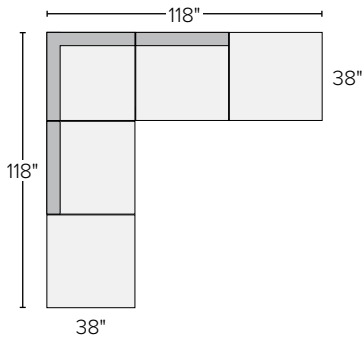

more sectionals on next page

OASIS SECTIONAL COLLECTION

<i>sectionals</i>	<i>overall dimensions</i>	<i>arm</i>	<i>seat</i>	<i>Sunbrella® Canvas</i>	
A 116" three-piece modular sofa	116w 38d 26h	26h	80w 20d 15h	740771	\$2597
B 78x78" three-piece modular sectional	78w 78d 26h	—	60w 60d 15h	984763	\$2497
C 98x98" three-piece sectional	98w 98d 26h	—	80w 80d 15h	759486	\$3297
D 118x118" three-piece sectional	118w 118d 26h	—	100w 100d 15h	129486	\$3697
E 118x118" five-piece modular sectional	118w 118d 26h	—	100w 100d 15h	574935	\$3495
F 136x78" five-piece U-shaped modular sectional	136w 78d 26h	—	100w 60d 15h	653512	\$3995
G 136x118" five-piece U-shaped sectional	136w 118d 26h	—	100w 100d 15h	378766	\$5795
H 156x78" six-piece U-shaped modular sectional	156w 78d 26h	—	120w 60d 15h	652439	\$4394
I 156x116" eight-piece U-shaped modular sectional	156w 116d 26h	26h	120w 80d 15h	279173	\$6792
J 156x118" eight-piece U-shaped modular sectional w/ottoman	156w 118d 26h	26h	120w 100d 15h	073782	\$6392

A corner, armless chair, corner

B armless chair, corner, armless chair

C 60" armless sofa, corner, 60" armless sofa

D 80" armless sofa, corner, 80" armless sofa

E 15h ottoman, armless chair, corner, armless chair, 15h ottoman