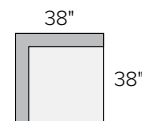

A 19h ottoman

B 15h ottoman

C armless chair

D corner

E 60" armless sofa

F 80" armless sofa

G 88" sofa

H 98" sofa

I armless chaise

J left-arm corner wedge

K right-arm corner wedge

OASIS SECTIONAL COLLECTION

<i>sofa with chaise</i>	<i>overall dimensions</i>	<i>arm</i>	<i>seat</i>	<i>Sunbrella® Canvas</i>	
A 100" armless sofa with chaise	100w 68d 26h	—	100w 46d 15h	478724	\$2298
B 120" armless sofa with chaise	120w 68d 26h	—	120w 46d 15h	227278	\$2498
<i>sofa with wedge</i>					
C 130"x80" two-piece sectional with left-arm corner wedge	130w 80d 26h	26h	110w 60d 15h	065970	\$3098
D 130"x80" two-piece sectional with right-arm corner wedge	130w 80d 26h	26h	110w 60d 15h	100602	\$3098
<i>sectionals</i>					
E 88"x78" two-piece sectional	88w 78d 26h	26h	68w 56d 15h	510232	\$2298
F 98"x98" two-piece sectional	98w 98d 26h	26h	78w 76d 15h	092234	\$2798
G 110" armless sofa with left-arm corner wedge	110w 80d 26h	26h	90w 60d 15h	377466	\$2898
H 110" armless sofa with right-arm corner wedge	110w 80d 26h	26h	90w 60d 15h	898562	\$2898
I 120x90" sectional w/left arm corner wedge	120w 90d 26h	26h	100w 70d 15h	997377	\$2997
J 120x90" sectional w/right arm corner wedge	120w 90d 26h	26h	100w 70d 15h	017417	\$2997