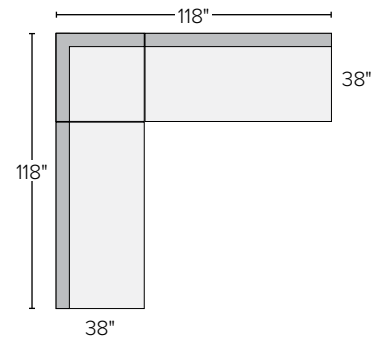

more sectionals on next page

OASIS SECTIONAL COLLECTION

<i>sectionals</i>	<i>overall dimensions</i>	<i>arm</i>	<i>seat</i>	<i>Sunbrella® Canvas</i>	
A 116" three-piece modular sofa	116w 38d 26h	26h	80w 20d 15h	740771	\$2597
B 78x78" three-piece modular sectional	78w 78d 26h	—	60w 60d 15h	984763	\$2497
C 98x98" three-piece sectional	98w 98d 26h	—	80w 80d 15h	759486	\$3297
D 118x118" three-piece sectional	118w 118d 26h	—	100w 100d 15h	129486	\$3697
E 118x118" five-piece modular sectional	118w 118d 26h	—	100w 100d 15h	574935	\$3495
F 136x78" five-piece U-shaped modular sectional	136w 78d 26h	—	100w 60d 15h	653512	\$3995
G 136x118" five-piece U-shaped sectional	136w 118d 26h	—	100w 100d 15h	378766	\$5795
H 156x78" six-piece U-shaped modular sectional	156w 78d 26h	—	120w 60d 15h	652439	\$4394
I 156x116" eight-piece U-shaped modular sectional	156w 116d 26h	26h	120w 80d 15h	279173	\$6792
J 156x118" eight-piece U-shaped modular sectional w/ottoman	156w 118d 26h	26h	120w 100d 15h	073782	\$6392

A corner, armless chair, corner

B armless chair, corner, armless chair

C 60" armless sofa, corner, 60" armless sofa

D 80" armless sofa, corner, 80" armless sofa

E 15h ottoman, armless chair, corner, armless chair, 15h ottoman