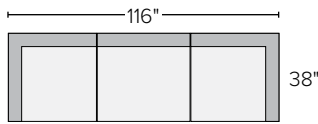

OASIS SECTIONAL COLLECTION

<i>sectionals</i>	<i>overall dimensions</i>	<i>arm</i>	<i>seat</i>	<i>Sunbrella® Canvas</i>	
A 116" three-piece modular sofa	116w 38d 26h	26h	80w 20d 15h	740771	$2597
B 78x78" three-piece modular sectional	78w 78d 26h	—	60w 60d 15h	984763	$2497
C 98x98" three-piece sectional	98w 98d 26h	—	80w 80d 15h	759486	$3297
D 118x118" three-piece sectional	118w 118d 26h	—	100w 100d 15h	129486	$3697
E 118x118" five-piece modular sectional	118w 118d 26h	—	100w 100d 15h	574935	$3495
F 136x78" five-piece U-shaped modular sectional	136w 78d 26h	—	100w 60d 15h	653512	$3995
G 136x118" five-piece U-shaped sectional	136w 118d 26h	—	100w 100d 15h	378766	$5795
H 156x78" six-piece U-shaped modular sectional	156w 78d 26h	—	120w 60d 15h	652439	$4394
I 156x116" eight-piece U-shaped modular sectional	156w 116d 26h	26h	120w 80d 15h	279173	$6792
J 156x118" eight-piece U-shaped modular sectional w/ottoman	156w 118d 26h	26h	120w 100d 15h	073782	$6392

A corner, armless chair, corner