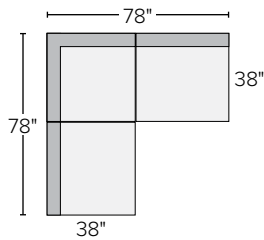

B armless chair, corner, armless chair