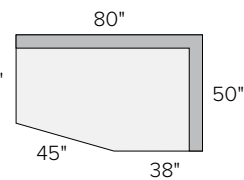

K right-arm corner wedge