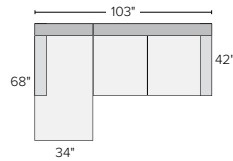

## 12 stocked pre-configured sectional options

68"x68" TWO-PIECE  
SECTIONAL WITH  
DOUBLE CHAISE  
Destin Cement #2598

95" SOFA WITH LEFT-ARM  
CHAISE  
Destin Cement #2598  
*Also available in right-arm  
configuration*