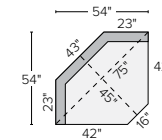

WEDGE*
Destin Cement $1499