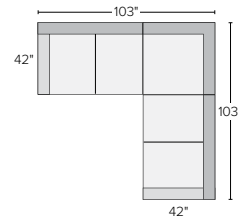

103"x103" THREE-PIECE SECTIONAL
Destin Cement #3597