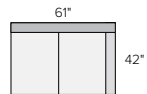

ORSON

STOCKED FABRIC OPTION

sofa + chair collection

sectional pieces

61\"