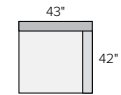

## sectional pieces

**ARMLESS CHAIR**  
Destin Cement \$799

**LEFT-ARM CHAIR\***  
Destin Cement \$999

**RIGHT-ARM CHAIR\***  
Destin Cement \$999

**CORNER**  
Destin Cement \$999

**LEFT-ARM CHAISE**  
Destin Cement \$1299