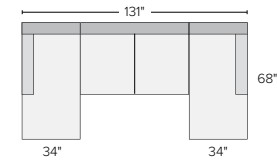

131"x68" THREE-PIECE U-SHAPED SECTIONAL
Destin Cement #3897