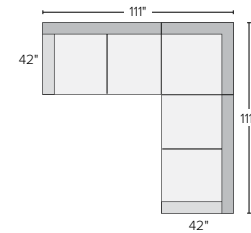

111"x111" THREE-PIECE SECTIONAL
Destin Cement #3997