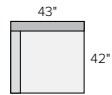

## sectional pieces

**ARMLESS CHAIR**  
Destin Cement \$799

**LEFT-ARM CHAIR\***  
Destin Cement \$999

**RIGHT-ARM CHAIR\***  
Destin Cement \$999

**CORNER**  
Destin Cement \$999

**LEFT-ARM CHAISE**  
Destin Cement \$1299