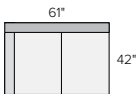

ORSON

STOCKED FABRIC OPTION

sofa + chair collection

sectional pieces

61\"