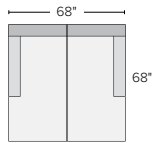

## 12 stocked pre-configured sectional options

68"x68" TWO-PIECE  
SECTIONAL WITH  
DOUBLE CHAISE  
Destin Cement #2598

95" SOFA WITH LEFT-ARM  
CHAISE  
Destin Cement #2598  
*Also available in right-arm  
configuration*