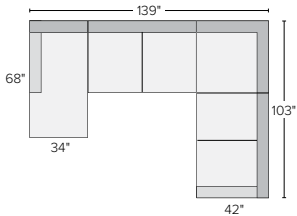

## 12 stocked pre-configured sectional options

68"x68" TWO-PIECE  
SECTIONAL WITH  
DOUBLE CHAISE  
Destin Cement #2598

95" SOFA WITH LEFT-ARM  
CHAISE  
Destin Cement #2598  
*Also available in right-arm  
configuration*

103" SOFA WITH LEFT-ARM  
CHAISE  
Destin Cement #2798  
*Also available in right-arm  
configuration*

103"x103" THREE-PIECE SECTIONAL  
Destin Cement #3597

111"x111" THREE-PIECE SECTIONAL  
Destin Cement #3997

131"x68" THREE-PIECE U-SHAPED SECTIONAL  
Destin Cement #3897

139"x103" FOUR-PIECE SECTIONAL  
WITH LEFT-ARM CHAISE  
Destin Cement #4896  
*Also available in right-arm configuration*

139"x111" FOUR-PIECE SECTIONAL WITH  
LEFT-ARM CHAISE  
Destin Cement #5096  
*Also available in right-arm configuration*