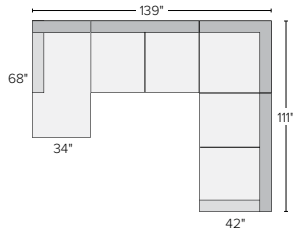

## 12 stocked pre-configured sectional options

68"x68" TWO-PIECE  
SECTIONAL WITH  
DOUBLE CHAISE  
Destin Cement #2598

95" SOFA WITH LEFT-ARM  
CHAISE  
Destin Cement #2598  
*Also available in right-arm  
configuration*

103" SOFA WITH LEFT-ARM  
CHAISE  
Destin Cement #2798  
*Also available in right-arm  
configuration*

103"x103" THREE-PIECE SECTIONAL  
Destin Cement #3597

111"x111" THREE-PIECE SECTIONAL  
Destin Cement #3997

131"x68" THREE-PIECE U-SHAPED SECTIONAL  
Destin Cement #3897

139"x103" FOUR-PIECE SECTIONAL  
WITH LEFT-ARM CHAISE  
Destin Cement #4896  
*Also available in right-arm configuration*

139"x111" FOUR-PIECE SECTIONAL WITH  
LEFT-ARM CHAISE  
Destin Cement #5096  
*Also available in right-arm configuration*