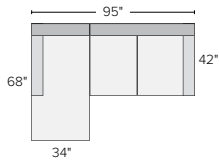

## 12 stocked pre-configured sectional options

68"x68" TWO-PIECE  
SECTIONAL WITH  
DOUBLE CHAISE  
Destin Cement #2598

95" SOFA WITH LEFT-ARM  
CHAISE  
Destin Cement #2598  
*Also available in right-arm  
configuration*