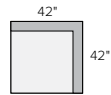

## sectional pieces

**ARMLESS CHAIR**  
Destin Cement \$799

**LEFT-ARM CHAIR\***  
Destin Cement \$999

**RIGHT-ARM CHAIR\***  
Destin Cement \$999

**CORNER**  
Destin Cement \$999

**LEFT-ARM CHAISE**  
Destin Cement \$1299