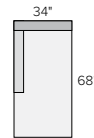

## sectional pieces

**ARMLESS CHAIR**  
Destin Cement \$799

**LEFT-ARM CHAIR\***  
Destin Cement \$999

**RIGHT-ARM CHAIR\***  
Destin Cement \$999

**CORNER**  
Destin Cement \$999

**LEFT-ARM CHAISE**  
Destin Cement \$1299