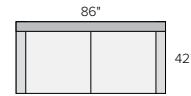

ORSON

STOCKED FABRIC OPTION

sofa + chair collection

86\"

sectional pieces