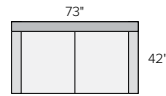

ORSON

STOCKED FABRIC OPTION

sofa + chair collection

73\"

sectional pieces