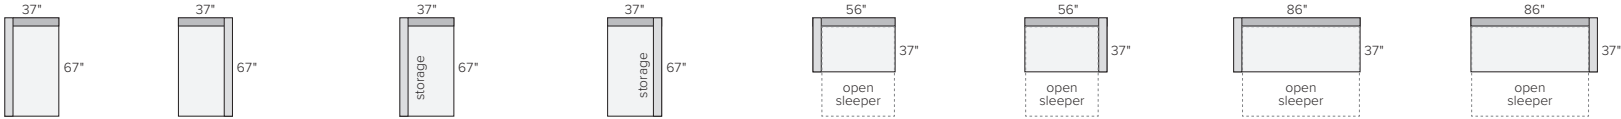

sectional pieces

LEFT-ARM CHAISE*
Dawson Otter $1899
Orla Ivory $1899

RIGHT-ARM CHAISE*
Dawson Otter $1899
Orla Ivory $1899

LEFT-ARM STORAGE CHAISE
Dawson Otter $1899
Orla Ivory $1899

RIGHT-ARM STORAGE CHAISE
Dawson Otter $1899
Orla Ivory $1899

56\"/>

56\"/>

86\"/>

86\"/>