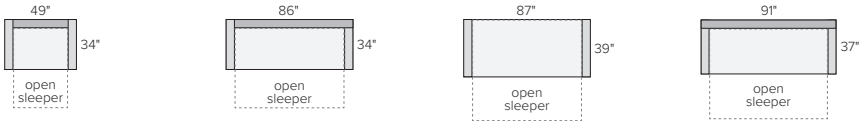

OXFORD

STOCKED FABRIC OPTIONS

sofa + chair collection

POP-UP PLATFORM CHAIR AND A HALF*
Dawson Otter $1999
Orla Ivory $1999

86\"/>

87\"/>

91\"/>