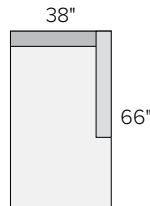

## PALM SECTIONAL PIECES

<i>item</i>	<i>dimensions</i>	<i>arm</i>	<i>seat</i>	<i>Sunbrella® Canvas cement</i>	
A corner	35w 35d 28h	28h	24w 24d 17h	208083	\$1199
B corner chair	35w 35d 28h	28h	26w 26d 17h	167974	\$1299
C left-arm chaise	38w 66d 28h	28h	29w 55d 17h	806691	\$1899
D right-arm chaise	38w 66d 28h	28h	29w 55d 17h	830387	\$1899
E left-arm sofa	77w 35d 28h	28h	68w 24d 17h	609907	\$2000
F right-arm sofa	77w 35d 28h	28h	68w 24d 17h	091634	\$2000

A corner

B corner chair

C left-arm chaise

D right-arm chaise

E left-arm sofa

F right-arm sofa

## PALM SECTIONAL COLLECTION

<i>sofa with chaise</i>	<i>overall dimensions</i>	<i>arm</i>	<i>seat</i>	<i>Sunbrella® Canvas</i>	
A 115" sofa with left-arm chaise	115w 66d 28h	28h	97w 55d 17h	235444	\$3899
B 115" sofa with right-arm chaise	115w 66d 28h	28h	97w 55d 17h	011371	\$3899
<i>sectional</i>					
C 112"x112" three-piece sectional	112w 112w 28h	28h	92w 92d 17h	742657	\$5199