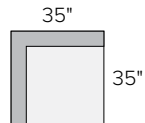

We're here to help you with your selection.

If you have questions or would like to order one of these custom pieces, please call us at 800.301.9720.

PALM SECTIONAL PIECES

<i>item</i>	<i>dimensions</i>	<i>arm</i>	<i>seat</i>	<i>Sunbrella® Canvas cement</i>	
A corner	35w 35d 28h	28h	24w 24d 17h	208083	$1199
B corner chair	35w 35d 28h	28h	26w 26d 17h	167974	$1299
C left-arm chaise	38w 66d 28h	28h	29w 55d 17h	806691	$1899
D right-arm chaise	38w 66d 28h	28h	29w 55d 17h	830387	$1899
E left-arm sofa	77w 35d 28h	28h	68w 24d 17h	609907	$2000
F right-arm sofa	77w 35d 28h	28h	68w 24d 17h	091634	$2000

A corner

B corner chair