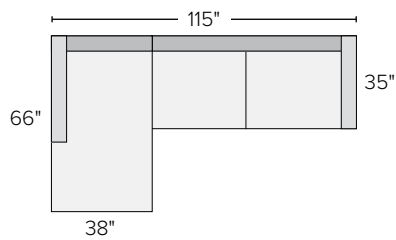

We're here to help you with your selection.

If you have questions or would like to order one of these custom pieces, please call us at 800.301.9720.

PALM SECTIONAL PIECES

<i>item</i>	<i>dimensions</i>	<i>arm</i>	<i>seat</i>	<i>Sunbrella® Canvas cement</i>	
A corner	35w 35d 28h	28h	24w 24d 17h	208083	$1199
B corner chair	35w 35d 28h	28h	26w 26d 17h	167974	$1299
C left-arm chaise	38w 66d 28h	28h	29w 55d 17h	806691	$1899
D right-arm chaise	38w 66d 28h	28h	29w 55d 17h	830387	$1899
E left-arm sofa	77w 35d 28h	28h	68w 24d 17h	609907	$2000
F right-arm sofa	77w 35d 28h	28h	68w 24d 17h	091634	$2000

PALM SECTIONAL COLLECTION

<i>sofa with chaise</i>	<i>overall dimensions</i>	<i>arm</i>	<i>seat</i>	<i>Sunbrella® Canvas</i>	
A 115" sofa with left-arm chaise	115w 66d 28h	28h	97w 55d 17h	235444	$3899
B 115" sofa with right-arm chaise	115w 66d 28h	28h	97w 55d 17h	011371	$3899
<i>sectional</i>					
C 112"x112" three-piece sectional	112w 112w 28h	28h	92w 92d 17h	742657	$5199

A left-arm chaise, right-arm sofa