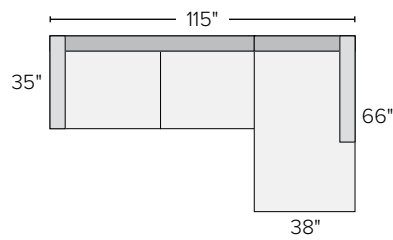

B left-arm sofa, right-arm chaise