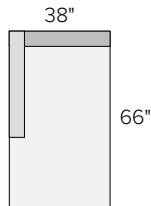

## PALM SECTIONAL PIECES

<i>item</i>	<i>dimensions</i>	<i>arm</i>	<i>seat</i>	<i>Sunbrella® Canvas cement</i>	
A corner	35w 35d 28h	28h	24w 24d 17h	208083	\$1199
B corner chair	35w 35d 28h	28h	26w 26d 17h	167974	\$1299
C left-arm chaise	38w 66d 28h	28h	29w 55d 17h	806691	\$1899
D right-arm chaise	38w 66d 28h	28h	29w 55d 17h	830387	\$1899
E left-arm sofa	77w 35d 28h	28h	68w 24d 17h	609907	\$2000
F right-arm sofa	77w 35d 28h	28h	68w 24d 17h	091634	\$2000

A corner

B corner chair

C left-arm chaise

D right-arm chaise

E left-arm sofa

F right-arm sofa

## PALM SECTIONAL COLLECTION

<i>sofa with chaise</i>	<i>overall dimensions</i>	<i>arm</i>	<i>seat</i>	<i>Sunbrella® Canvas</i>	
A 115" sofa with left-arm chaise	115w 66d 28h	28h	97w 55d 17h	235444	\$3899
B 115" sofa with right-arm chaise	115w 66d 28h	28h	97w 55d 17h	011371	\$3899
<i>sectional</i>					
C 112"x112" three-piece sectional	112w 112w 28h	28h	92w 92d 17h	742657	\$5199