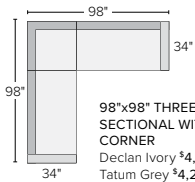

REESE

STOCKED FABRIC OPTIONS

20 stocked pre-configured sectional options

85" THREE-CUSHION SOFA WITH REVERSIBLE CHAISE
 Declan Ivory \$2,499
 Tatum Grey \$2,499
 Flint Sky \$2,299

99" SOFA WITH LEFT-ARM CHAISE
 Declan Ivory \$2,998
 Tatum Grey \$2,998
 Flint Sky \$2,698
Also available in right-arm configuration

98"x98" THREE-PIECE SECTIONAL WITH CORNER
 Declan Ivory \$4,247
 Tatum Grey \$4,247
 Flint Sky \$3,797

98"x97" THREE-PIECE SECTIONAL WITH LEFT-BACK SOFA
 Declan Ivory \$4,247
 Tatum Grey \$4,247
 Flint Sky \$3,797
Also available in right-back configuration

99"x98" THREE-PIECE SECTIONAL WITH LEFT-ARM SOFA
 Declan Ivory \$4,247
 Tatum Grey \$4,247
 Flint Sky \$3,797
Also available in right-arm configuration

107"x106" THREE-PIECE SECTIONAL WITH LEFT-BACK SOFA
 Declan Ivory \$4,547
 Tatum Grey \$4,547
 Flint Sky \$4,097
Also available in right-back configuration