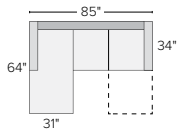

20 stocked pre-configured sectional options

85" THREE-CUSHION SOFA WITH REVERSIBLE CHAISE
Declan Ivory $2,499
Tatum Grey $2,499
Flint Sky $2,299