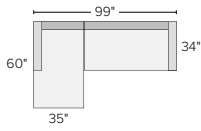

REESE

STOCKED FABRIC OPTIONS

20 stocked pre-configured sectional options

85" THREE-CUSHION SOFA WITH REVERSIBLE CHAISE
 Declan Ivory \$2,499
 Tatum Grey \$2,499
 Flint Sky \$2,299

99" SOFA WITH LEFT-ARM CHAISE
 Declan Ivory \$2,998
 Tatum Grey \$2,998
 Flint Sky \$2,698
Also available in right-arm configuration

98"x98" THREE-PIECE SECTIONAL WITH CORNER
 Declan Ivory \$4,247
 Tatum Grey \$4,247
 Flint Sky \$3,797

98"x97" THREE-PIECE SECTIONAL WITH LEFT-BACK SOFA
 Declan Ivory \$4,247
 Tatum Grey \$4,247
 Flint Sky \$3,797
Also available in right-back configuration

99"x98" THREE-PIECE SECTIONAL WITH LEFT-ARM SOFA
 Declan Ivory \$4,247
 Tatum Grey \$4,247
 Flint Sky \$3,797
Also available in right-arm configuration

107"x106" THREE-PIECE SECTIONAL WITH LEFT-BACK SOFA
 Declan Ivory \$4,547
 Tatum Grey \$4,547
 Flint Sky \$4,097
Also available in right-back configuration