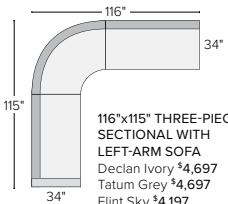

99"x98" THREE-PIECE SECTIONAL WITH LEFT-ARM SOFA
 Declan Ivory \$4,247
 Tatum Grey \$4,247
 Flint Sky \$3,797
Also available in right-arm configuration

107"x106" THREE-PIECE SECTIONAL WITH LEFT-BACK SOFA
 Declan Ivory \$4,547
 Tatum Grey \$4,547
 Flint Sky \$4,097
Also available in right-back configuration

107"x107" THREE-PIECE CURVED SECTIONAL
 Declan Ivory \$4,547
 Tatum Grey \$4,547
 Flint Sky \$4,097

108"x107" THREE-PIECE SECTIONAL WITH LEFT-ARM SOFA
 Declan Ivory \$4,547
 Tatum Grey \$4,547
 Flint Sky \$4,097
Also available in right-arm configuration

115"x114" THREE-PIECE SECTIONAL WITH LEFT-BACK SOFA
 Declan Ivory \$4,697
 Tatum Grey \$4,697
 Flint Sky \$4,197
Also available in right-back configuration

115"x115" THREE-PIECE CURVED SECTIONAL
 Declan Ivory \$4,697
 Tatum Grey \$4,697
 Flint Sky \$4,197