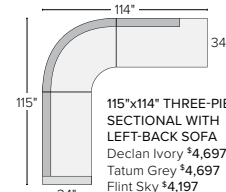

98"x98" THREE-PIECE SECTIONAL WITH CORNER
 Declan Ivory \$4,247
 Tatum Grey \$4,247
 Flint Sky \$3,797

98"x97" THREE-PIECE SECTIONAL WITH LEFT-BACK SOFA
 Declan Ivory \$4,247
 Tatum Grey \$4,247
 Flint Sky \$3,797
Also available in right-back configuration

99"x98" THREE-PIECE SECTIONAL WITH LEFT-ARM SOFA
 Declan Ivory \$4,247
 Tatum Grey \$4,247
 Flint Sky \$3,797
Also available in right-arm configuration

107"x106" THREE-PIECE SECTIONAL WITH LEFT-BACK SOFA
 Declan Ivory \$4,547
 Tatum Grey \$4,547
 Flint Sky \$4,097
Also available in right-back configuration

107"x107" THREE-PIECE CURVED SECTIONAL
 Declan Ivory \$4,547
 Tatum Grey \$4,547
 Flint Sky \$4,097

108"x107" THREE-PIECE SECTIONAL WITH LEFT-ARM SOFA
 Declan Ivory \$4,547
 Tatum Grey \$4,547
 Flint Sky \$4,097
Also available in right-arm configuration

115"x114" THREE-PIECE SECTIONAL WITH LEFT-BACK SOFA
 Declan Ivory \$4,697
 Tatum Grey \$4,697
 Flint Sky \$4,197
Also available in right-back configuration

115"x115" THREE-PIECE CURVED SECTIONAL
 Declan Ivory \$4,697
 Tatum Grey \$4,697
 Flint Sky \$4,197