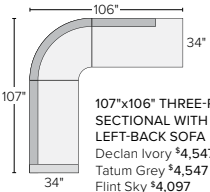

REESE

STOCKED FABRIC OPTIONS

20 stocked pre-configured sectional options

85" THREE-CUSHION SOFA WITH REVERSIBLE CHAISE
 Declan Ivory \$2,499
 Tatum Grey \$2,499
 Flint Sky \$2,299

99" SOFA WITH LEFT-ARM CHAISE
 Declan Ivory \$2,998
 Tatum Grey \$2,998
 Flint Sky \$2,698
Also available in right-arm configuration

98"x98" THREE-PIECE SECTIONAL WITH CORNER
 Declan Ivory \$4,247
 Tatum Grey \$4,247
 Flint Sky \$3,797

98"x97" THREE-PIECE SECTIONAL WITH LEFT-BACK SOFA
 Declan Ivory \$4,247
 Tatum Grey \$4,247
 Flint Sky \$3,797
Also available in right-back configuration

99"x98" THREE-PIECE SECTIONAL WITH LEFT-ARM SOFA
 Declan Ivory \$4,247
 Tatum Grey \$4,247
 Flint Sky \$3,797
Also available in right-arm configuration

107"x106" THREE-PIECE SECTIONAL WITH LEFT-BACK SOFA
 Declan Ivory \$4,547
 Tatum Grey \$4,547
 Flint Sky \$4,097
Also available in right-back configuration

107"x107" THREE-PIECE CURVED SECTIONAL
 Declan Ivory \$4,547
 Tatum Grey \$4,547
 Flint Sky \$4,097

108"x107" THREE-PIECE SECTIONAL WITH LEFT-ARM SOFA
 Declan Ivory \$4,547
 Tatum Grey \$4,547
 Flint Sky \$4,097
Also available in right-arm configuration