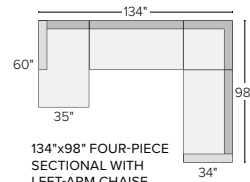

134"x98" FOUR-PIECE SECTIONAL WITH LEFT-ARM CHAISE
Declan Ivory $5,696
Tatum Grey $5,696
Flint Sky $5,096
Also available in right-arm configuration