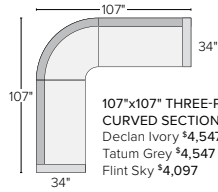

98"x98" THREE-PIECE SECTIONAL WITH CORNER
 Declan Ivory \$4,247
 Tatum Grey \$4,247
 Flint Sky \$3,797

98"x97" THREE-PIECE SECTIONAL WITH LEFT-BACK SOFA
 Declan Ivory \$4,247
 Tatum Grey \$4,247
 Flint Sky \$3,797
Also available in right-back configuration

99"x98" THREE-PIECE SECTIONAL WITH LEFT-ARM SOFA
 Declan Ivory \$4,247
 Tatum Grey \$4,247
 Flint Sky \$3,797
Also available in right-arm configuration

107"x106" THREE-PIECE SECTIONAL WITH LEFT-BACK SOFA
 Declan Ivory \$4,547
 Tatum Grey \$4,547
 Flint Sky \$4,097
Also available in right-back configuration

107"x107" THREE-PIECE CURVED SECTIONAL
 Declan Ivory \$4,547
 Tatum Grey \$4,547
 Flint Sky \$4,097

108"x107" THREE-PIECE SECTIONAL WITH LEFT-ARM SOFA
 Declan Ivory \$4,547
 Tatum Grey \$4,547
 Flint Sky \$4,097
Also available in right-arm configuration