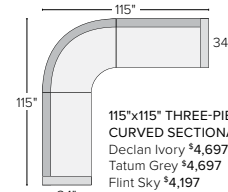

98"x98" THREE-PIECE SECTIONAL WITH CORNER
 Declan Ivory \$4,247
 Tatum Grey \$4,247
 Flint Sky \$3,797

98"x97" THREE-PIECE SECTIONAL WITH LEFT-BACK SOFA
 Declan Ivory \$4,247
 Tatum Grey \$4,247
 Flint Sky \$3,797
Also available in right-back configuration

99"x98" THREE-PIECE SECTIONAL WITH LEFT-ARM SOFA
 Declan Ivory \$4,247
 Tatum Grey \$4,247
 Flint Sky \$3,797
Also available in right-arm configuration

107"x106" THREE-PIECE SECTIONAL WITH LEFT-BACK SOFA
 Declan Ivory \$4,547
 Tatum Grey \$4,547
 Flint Sky \$4,097
Also available in right-back configuration

107"x107" THREE-PIECE CURVED SECTIONAL
 Declan Ivory \$4,547
 Tatum Grey \$4,547
 Flint Sky \$4,097

108"x107" THREE-PIECE SECTIONAL WITH LEFT-ARM SOFA
 Declan Ivory \$4,547
 Tatum Grey \$4,547
 Flint Sky \$4,097
Also available in right-arm configuration

115"x114" THREE-PIECE SECTIONAL WITH LEFT-BACK SOFA
 Declan Ivory \$4,697
 Tatum Grey \$4,697
 Flint Sky \$4,197
Also available in right-back configuration

115"x115" THREE-PIECE CURVED SECTIONAL
 Declan Ivory \$4,697
 Tatum Grey \$4,697
 Flint Sky \$4,197