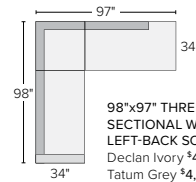

REESE

STOCKED FABRIC OPTIONS

20 stocked pre-configured sectional options

85" THREE-CUSHION SOFA WITH REVERSIBLE CHAISE
 Declan Ivory \$2,499
 Tatum Grey \$2,499
 Flint Sky \$2,299

99" SOFA WITH LEFT-ARM CHAISE
 Declan Ivory \$2,998
 Tatum Grey \$2,998
 Flint Sky \$2,698
Also available in right-arm configuration

98"x98" THREE-PIECE SECTIONAL WITH CORNER
 Declan Ivory \$4,247
 Tatum Grey \$4,247
 Flint Sky \$3,797

98"x97" THREE-PIECE SECTIONAL WITH LEFT-BACK SOFA
 Declan Ivory \$4,247
 Tatum Grey \$4,247
 Flint Sky \$3,797
Also available in right-back configuration