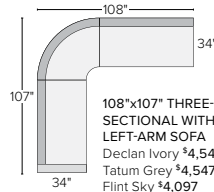

98"x98" THREE-PIECE SECTIONAL WITH CORNER
 Declan Ivory \$4,247
 Tatum Grey \$4,247
 Flint Sky \$3,797

98"x97" THREE-PIECE SECTIONAL WITH LEFT-BACK SOFA
 Declan Ivory \$4,247
 Tatum Grey \$4,247
 Flint Sky \$3,797
Also available in right-back configuration

99"x98" THREE-PIECE SECTIONAL WITH LEFT-ARM SOFA
 Declan Ivory \$4,247
 Tatum Grey \$4,247
 Flint Sky \$3,797
Also available in right-arm configuration

107"x106" THREE-PIECE SECTIONAL WITH LEFT-BACK SOFA
 Declan Ivory \$4,547
 Tatum Grey \$4,547
 Flint Sky \$4,097
Also available in right-back configuration

107"x107" THREE-PIECE CURVED SECTIONAL
 Declan Ivory \$4,547
 Tatum Grey \$4,547
 Flint Sky \$4,097

108"x107" THREE-PIECE SECTIONAL WITH LEFT-ARM SOFA
 Declan Ivory \$4,547
 Tatum Grey \$4,547
 Flint Sky \$4,097
Also available in right-arm configuration