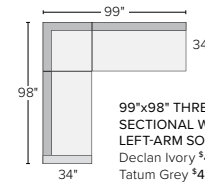

REESE

STOCKED FABRIC OPTIONS

20 stocked pre-configured sectional options

85" THREE-CUSHION SOFA WITH REVERSIBLE CHAISE
 Declan Ivory \$2,499
 Tatum Grey \$2,499
 Flint Sky \$2,299

99" SOFA WITH LEFT-ARM CHAISE
 Declan Ivory \$2,998
 Tatum Grey \$2,998
 Flint Sky \$2,698
Also available in right-arm configuration

98"x98" THREE-PIECE SECTIONAL WITH CORNER
 Declan Ivory \$4,247
 Tatum Grey \$4,247
 Flint Sky \$3,797

98"x97" THREE-PIECE SECTIONAL WITH LEFT-BACK SOFA
 Declan Ivory \$4,247
 Tatum Grey \$4,247
 Flint Sky \$3,797
Also available in right-back configuration

99"x98" THREE-PIECE SECTIONAL WITH LEFT-ARM SOFA
 Declan Ivory \$4,247
 Tatum Grey \$4,247
 Flint Sky \$3,797
Also available in right-arm configuration

107"x106" THREE-PIECE SECTIONAL WITH LEFT-BACK SOFA
 Declan Ivory \$4,547
 Tatum Grey \$4,547
 Flint Sky \$4,097
Also available in right-back configuration