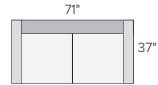

STEVENS

STOCKED FABRIC OPTIONS

STOCKED LEG OPTIONS

sofa + chair collection

71\"/>

sectional pieces