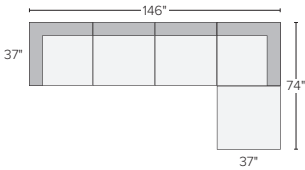

91" SOFA WITH REVERSIBLE CHAISE
Dawson Bone \$2,800
Tropic Grey \$2,800

106" SOFA WITH LEFT-ARM CHAISE
Dawson Bone \$3,600
Tropic Grey \$3,600

Also available as 116"x66"
Also available in right-arm configuration

103"x103" THREE-PIECE SECTIONAL
Dawson Bone \$4,900
Tropic Grey \$4,900

Also available as 113"x113"

146"x110" SIX-PIECE MODULAR SECTIONAL
Dawson Bone \$7,500
Tropic Grey \$7,500

146"x74" FIVE-PIECE MODULAR SOFA WITH OTTOMAN
Dawson Bone \$5,799
Tropic Grey \$5,799