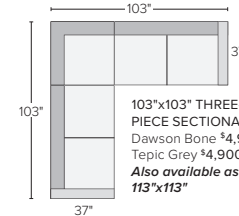

Also available as 113"x113"