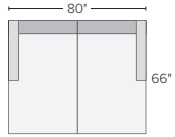

21 stocked pre-configured sectional options

110" THREE-PIECE MODULAR SOFA
Dawson Bone \$3,800
Tropic Grey \$3,800

80"x66" TWO-PIECE MODULAR SECTIONAL DOUBLE CHAISE
Dawson Bone \$3,600
Tropic Grey \$3,600