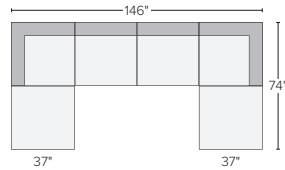

91" SOFA WITH REVERSIBLE CHAISE
Dawson Bone \$2,800
Tropic Grey \$2,800

106" SOFA WITH LEFT-ARM CHAISE
Dawson Bone \$3,600
Tropic Grey \$3,600

Also available as 116"x66"
Also available in right-arm configuration

103"x103" THREE-PIECE SECTIONAL
Dawson Bone \$4,900
Tropic Grey \$4,900

Also available as 113"x113"

146"x110" SIX-PIECE MODULAR SECTIONAL
Dawson Bone \$7,500
Tropic Grey \$7,500

146"x74" FIVE-PIECE MODULAR SOFA WITH OTTOMAN
Dawson Bone \$5,799
Tropic Grey \$5,799

146"x74" SIX-PIECE MODULAR U-SHAPED SECTIONAL
Dawson Bone \$6,598
Tropic Grey \$6,598

146"x110" SEVEN-PIECE MODULAR SECTIONAL WITH OTTOMAN
Dawson Bone \$8,299
Tropic Grey \$8,299

146"x110" EIGHT-PIECE MODULAR U-SHAPED SECTIONAL
Dawson Bone \$10,000
Tropic Grey \$10,000

147"x103" SIX-PIECE SECTIONAL
Dawson Bone \$7,698
Tropic Grey \$7,698

Also available as 147"x113"

149"x103" FOUR-PIECE SECTIONAL WITH LEFT-ARM CHAISE
Dawson Bone \$6,700
Tropic Grey \$6,700

Also available as 149"x113"
Also available in right-arm configuration