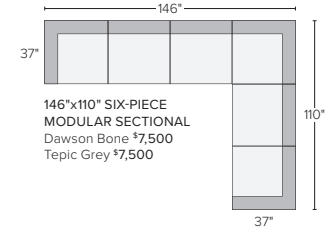

91" SOFA WITH REVERSIBLE CHAISE
Dawson Bone \$2,800
Tropic Grey \$2,800

106" SOFA WITH LEFT-ARM CHAISE
Dawson Bone \$3,600
Tropic Grey \$3,600

Also available as 116"x66"
Also available in right-arm configuration

103"x103" THREE-PIECE SECTIONAL
Dawson Bone \$4,900
Tropic Grey \$4,900

Also available as 113"x113"

146"x110" SIX-PIECE MODULAR SECTIONAL
Dawson Bone \$7,500
Tropic Grey \$7,500

146"x74" FIVE-PIECE MODULAR SOFA WITH OTTOMAN
Dawson Bone \$5,799
Tropic Grey \$5,799

146"x74" SIX-PIECE MODULAR U-SHAPED SECTIONAL
Dawson Bone \$6,598
Tropic Grey \$6,598

146"x110" SEVEN-PIECE MODULAR SECTIONAL WITH OTTOMAN
Dawson Bone \$8,299
Tropic Grey \$8,299

146"x110" EIGHT-PIECE MODULAR U-SHAPED SECTIONAL
Dawson Bone \$10,000
Tropic Grey \$10,000

147"x103" SIX-PIECE SECTIONAL
Dawson Bone \$7,698
Tropic Grey \$7,698

Also available as 147"x113"

149"x103" FOUR-PIECE SECTIONAL WITH LEFT-ARM CHAISE
Dawson Bone \$6,700
Tropic Grey \$6,700

Also available as 149"x113"
Also available in right-arm configuration