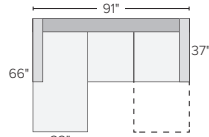

21 stocked pre-configured sectional options

110" THREE-PIECE MODULAR SOFA
Dawson Bone \$3,800
Tropic Grey \$3,800

80"x66" TWO-PIECE MODULAR SECTIONAL DOUBLE CHAISE
Dawson Bone \$3,600
Tropic Grey \$3,600