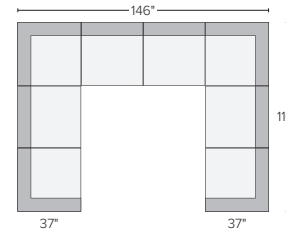

103"x103" THREE-PIECE SECTIONAL
Dawson Bone \$4,900
Tropic Grey \$4,900

Also available as 113"x113"

146"x110" SIX-PIECE MODULAR SECTIONAL
Dawson Bone \$7,500
Tropic Grey \$7,500

146"x74" FIVE-PIECE MODULAR SOFA WITH OTTOMAN
Dawson Bone \$5,799
Tropic Grey \$5,799

146"x74" SIX-PIECE MODULAR U-SHAPED SECTIONAL
Dawson Bone \$6,598
Tropic Grey \$6,598

146"x110" SEVEN-PIECE MODULAR SECTIONAL WITH OTTOMAN
Dawson Bone \$8,299
Tropic Grey \$8,299

146"x110" EIGHT-PIECE MODULAR U-SHAPED SECTIONAL
Dawson Bone \$10,000
Tropic Grey \$10,000

147"x103" SIX-PIECE SECTIONAL
Dawson Bone \$7,698
Tropic Grey \$7,698

Also available as 147"x113"

149"x103" FOUR-PIECE SECTIONAL WITH LEFT-ARM CHAISE
Dawson Bone \$6,700
Tropic Grey \$6,700

Also available as 149"x113"
Also available in right-arm configuration