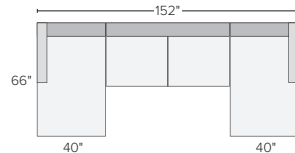

146"x74" SIX-PIECE MODULAR U-SHAPED SECTIONAL
Dawson Bone \$6,598
Tropic Grey \$6,598

146"x110" SEVEN-PIECE MODULAR SECTIONAL WITH OTTOMAN
Dawson Bone \$8,299
Tropic Grey \$8,299

146"x110" EIGHT-PIECE MODULAR U-SHAPED SECTIONAL
Dawson Bone \$10,000
Tropic Grey \$10,000

147"x103" SIX-PIECE SECTIONAL
Dawson Bone \$7,698
Tropic Grey \$7,698

Also available as 147"x113"

149"x103" FOUR-PIECE SECTIONAL WITH LEFT-ARM CHAISE
Dawson Bone \$6,700
Tropic Grey \$6,700

Also available as 149"x113"
Also available in right-arm configuration