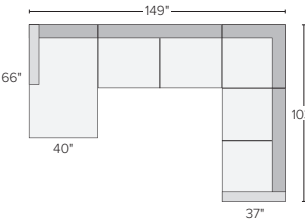

146"x74" SIX-PIECE MODULAR U-SHAPED SECTIONAL
Dawson Bone \$6,598
Tropic Grey \$6,598

146"x110" SEVEN-PIECE MODULAR SECTIONAL WITH OTTOMAN
Dawson Bone \$8,299
Tropic Grey \$8,299

146"x110" EIGHT-PIECE MODULAR U-SHAPED SECTIONAL
Dawson Bone \$10,000
Tropic Grey \$10,000

147"x103" SIX-PIECE SECTIONAL
Dawson Bone \$7,698
Tropic Grey \$7,698

Also available as 147"x113"

149"x103" FOUR-PIECE SECTIONAL WITH LEFT-ARM CHAISE
Dawson Bone \$6,700
Tropic Grey \$6,700

Also available as 149"x113"
Also available in right-arm configuration