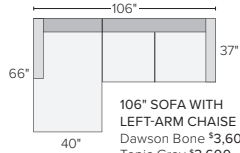

21 stocked pre-configured sectional options

110" THREE-PIECE MODULAR SOFA
Dawson Bone \$3,800
Tropic Grey \$3,800

80"x66" TWO-PIECE MODULAR SECTIONAL DOUBLE CHAISE
Dawson Bone \$3,600
Tropic Grey \$3,600

91" SOFA WITH REVERSIBLE CHAISE
Dawson Bone \$2,800
Tropic Grey \$2,800

106" SOFA WITH LEFT-ARM CHAISE
Dawson Bone \$3,600
Tropic Grey \$3,600

Also available as 116"x66"
Also available in right-arm configuration