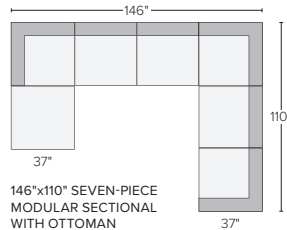

103"x103" THREE-PIECE SECTIONAL
Dawson Bone \$4,900
Tropic Grey \$4,900

Also available as 113"x113"

146"x110" SIX-PIECE MODULAR SECTIONAL
Dawson Bone \$7,500
Tropic Grey \$7,500

146"x74" FIVE-PIECE MODULAR SOFA WITH OTTOMAN
Dawson Bone \$5,799
Tropic Grey \$5,799

146"x74" SIX-PIECE MODULAR U-SHAPED SECTIONAL
Dawson Bone \$6,598
Tropic Grey \$6,598

146"x110" SEVEN-PIECE MODULAR SECTIONAL WITH OTTOMAN
Dawson Bone \$8,299
Tropic Grey \$8,299

146"x110" EIGHT-PIECE MODULAR U-SHAPED SECTIONAL
Dawson Bone \$10,000
Tropic Grey \$10,000

147"x103" SIX-PIECE SECTIONAL
Dawson Bone \$7,698
Tropic Grey \$7,698

Also available as 147"x113"

149"x103" FOUR-PIECE SECTIONAL WITH LEFT-ARM CHAISE
Dawson Bone \$6,700
Tropic Grey \$6,700

Also available as 149"x113"
Also available in right-arm configuration