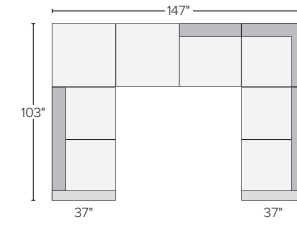

91" SOFA WITH REVERSIBLE CHAISE
Dawson Bone \$2,800
Tropic Grey \$2,800

106" SOFA WITH LEFT-ARM CHAISE
Dawson Bone \$3,600
Tropic Grey \$3,600

Also available as 116"x66"
Also available in right-arm configuration

103"x103" THREE-PIECE SECTIONAL
Dawson Bone \$4,900
Tropic Grey \$4,900

Also available as 113"x113"

146"x110" SIX-PIECE MODULAR SECTIONAL
Dawson Bone \$7,500
Tropic Grey \$7,500

146"x74" FIVE-PIECE MODULAR SOFA WITH OTTOMAN
Dawson Bone \$5,799
Tropic Grey \$5,799

146"x74" SIX-PIECE MODULAR U-SHAPED SECTIONAL
Dawson Bone \$6,598
Tropic Grey \$6,598

146"x110" SEVEN-PIECE MODULAR SECTIONAL WITH OTTOMAN
Dawson Bone \$8,299
Tropic Grey \$8,299

146"x110" EIGHT-PIECE MODULAR U-SHAPED SECTIONAL
Dawson Bone \$10,000
Tropic Grey \$10,000

147"x103" SIX-PIECE SECTIONAL
Dawson Bone \$7,698
Tropic Grey \$7,698

Also available as 147"x113"

149"x103" FOUR-PIECE SECTIONAL WITH LEFT-ARM CHAISE
Dawson Bone \$6,700
Tropic Grey \$6,700

Also available as 149"x113"
Also available in right-arm configuration