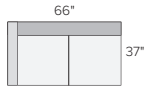

STEVENS

STOCKED FABRIC OPTIONS

STOCKED LEG OPTIONS

sofa + chair collection

sectional pieces

66\"/>