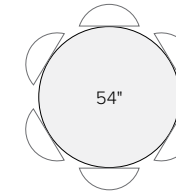

54 x 29h
Glass $849-$1299
Plywood $1249*
Wood $1549-$2599*
Quartz/Stone $2099*
Marble $2399*