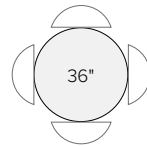

36 x 29h
Glass $639-$829
MDF $699
Plywood $799
Ceramic $919
Wood $849-$1399*
Quartz/Stone $1249*
Marble $1299*