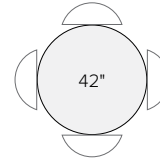

42 x 29h
Glass $699-$979
MDF $779
Plywood $889*
Ceramic $1049
Wood $1019-$1749*
Quartz/Stone $1499*
Marble $1599*