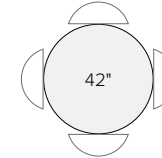

# ARIA

14 stocked sizes + 28 top options  
+ 3 base options

36 x 36 x 29h  
Plywood \$869\*  
Wood \$929-\$1389\*

40 x 40 x 29h  
Plywood \$1039\*  
Wood \$1219-\$1539\*

42 x 29h  
Glass \$699-\$979  
MDF \$779  
Plywood \$889\*  
Ceramic \$1049  
Wood \$1019-\$1749\*  
Quartz/Stone \$1499\*  
Marble \$1599\*