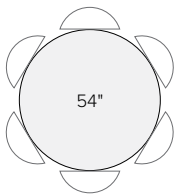

dining tables, cont.

54 x 29h
Glass $849-$1299
Plywood $1249*
Wood $1549-$2599*
Quartz/Stone $2099*
Marble $2399*