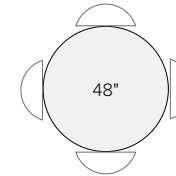

48 x 29h
Glass $799-$1099
MDF $879
Plywood $1049*
Ceramic $1599
Wood $1149-$2199*
Quartz/Stone $1899*
Marble $2049*