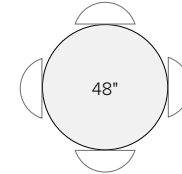

# ARIA

14 stocked sizes + 28 top options  
+ 3 base options

36 x 36 x 29h  
Plywood \$869\*  
Wood \$929-\$1389\*

40 x 40 x 29h  
Plywood \$1039\*  
Wood \$1219-\$1539\*

42 x 29h  
Glass \$699-\$979  
MDF \$779  
Plywood \$889\*  
Ceramic \$1049  
Wood \$1019-\$1749\*  
Quartz/Stone \$1499\*  
Marble \$1599\*