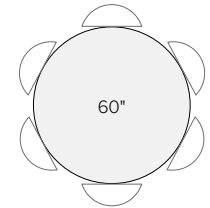

60 x 29h
Glass $899-$1499
Plywood $1399*
Wood $1799-$2899*

conference tables

TOPS AVAILABLE IN

Glass	MDF	Plywood	Ceramic	Wood	Quartz/Stone	Marble
- TEMPERED GLASS - TEMPERED SATIN ETCHED GLASS - TEMPERED WHITE GLASS - TEMPERED SMOKE GLASS	WHITE MDF	- WHITE LAMINATE - BLACK LAMINATE	- MARbled WHITE - MARbled BLACK - TAUPE - DARK GREY	- SAND - MAPLE - CHERRY - SHELL - BARK - WALNUT - SPALTED SUGARBERRY - RECLAIMED CHESTNUT - CHERRY BUTCHER-BLOCK - WALNUT BUTCHER-BLOCK	- BRIGHT WHITE QUARTZ - WHITE QUARTZ - MARbled WHITE QUARTZ - FAVIN QUARTZ - FOG QUARTZ - MESABI GRANITE	VENATINO MARBLE

*allow extra time