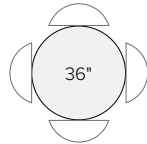

36 x 29h
Glass $639-$829
MDF $699
Plywood $799
Ceramic $919
Wood $849-$1399*
Quartz/Stone $1249*
Marble $1299*