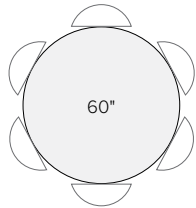

60 x 29h
Glass $899-$1499
Plywood $1399*
Wood $1799-$2899*