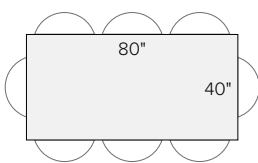

Available in custom sizes through our By the Inch program when applicable

Tops come in two pieces

Available with power option

*allow extra time

PARSONS

55 stocked sizes + 28 top options
+ 1 base option

dining tables/desks, cont.

96 x 34 x 29h
Plywood \$1499*
Wood \$2199-\$2999*
Quartz/Stone \$2698***

96 x 48 x 29h
Wood \$2809-\$3909*

conference tables

78 x 42 x 29h
Glass \$779-\$1299
Plywood \$1199*
Wood \$1349-\$2849*

80 x 40 x 29h
Plywood \$1349*
Ceramic \$1648**
Wood \$1599-\$2649*
Quartz/Stone \$2088***
Marble \$2148***

96 x 48 x 29h
Wood \$2809-\$3909*

L-shaped desks

36 x 18 x 29h Return†
Glass \$878-\$1648
MDF \$1028-\$1228
Plywood \$1278-\$1578*
Ceramic \$1518-\$1998
Wood \$1398-\$2848*
Quartz/Stone \$1698-\$2438*

48 x 24 x 29h Return†
Glass \$948-\$1788
MDF \$1118-\$1318
Plywood \$1418-\$1718*
Ceramic \$1728-\$2208
Wood \$1568-\$3108*
Quartz/Stone \$1938-\$2678*