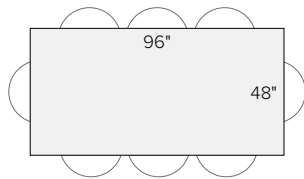

Available in custom sizes through our By the Inch program when applicable

Tops come in two pieces

Available with power option

*allow extra time

PARSONS

55 stocked sizes + 28 top options
+ 1 base option

dining tables/desks, cont.

96 x 34 x 29h
Plywood \$1499*
Wood \$2199-\$2999*
Quartz/Stone \$2698***

96 x 48 x 29h
Wood \$2809-\$3909*

conference tables

78 x 42 x 29h
Glass \$779-\$1299
Plywood \$1199*
Wood \$1349-\$2849*

80 x 40 x 29h
Plywood \$1349*
Ceramic \$1648**
Wood \$1599-\$2649*
Quartz/Stone \$2088***
Marble \$2148***