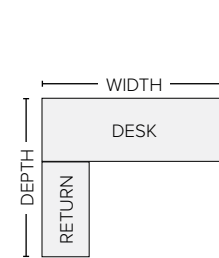

96 x 34 x 29h
Plywood \$1499*
Wood \$2199-\$2999*
Quartz/Stone \$2698***

96 x 48 x 29h
Wood \$2809-\$3909*

conference tables

78 x 42 x 29h
Glass \$779-\$1299
Plywood \$1199*
Wood \$1349-\$2849*

80 x 40 x 29h
Plywood \$1349*
Ceramic \$1648**
Wood \$1599-\$2649*
Quartz/Stone \$2088***
Marble \$2148***

96 x 48 x 29h
Wood \$2809-\$3909*

L-shaped desks

36 x 18 x 29h Return†
Glass \$878-\$1648
MDF \$1028-\$1228
Plywood \$1278-\$1578*
Ceramic \$1518-\$1998
Wood \$1398-\$2848*
Quartz/Stone \$1698-\$2438*

48 x 24 x 29h Return†
Glass \$948-\$1788
MDF \$1118-\$1318
Plywood \$1418-\$1718*
Ceramic \$1728-\$2208
Wood \$1568-\$3108*
Quartz/Stone \$1938-\$2678*