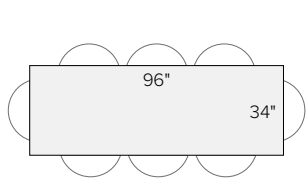

Available in custom sizes through our By the Inch program when applicable

Tops come in two pieces

Available with power option

*allow extra time

PARSONS

55 stocked sizes + 28 top options
+ 1 base option

dining tables/desks, cont.

96 x 34 x 29h
Plywood \$1499*
Wood \$2199-\$2999*
Quartz/Stone \$2698***

96 x 48 x 29h
Wood \$2809-\$3909*

conference tables

78 x 42 x 29h
Glass \$779-\$1299
Plywood \$1199*
Wood \$1349-\$2849*

80 x 40 x 29h
Plywood \$1349*
Ceramic \$1648**
Wood \$1599-\$2649*
Quartz/Stone \$2088***
Marble \$2148***

96 x 48 x 29h
Wood \$2809-\$3909*

L-shaped desks

36 x 18 x 29h Return†
Glass \$878-\$1648
MDF \$1028-\$1228
Plywood \$1278-\$1578*
Ceramic \$1518-\$1998
Wood \$1398-\$2848*
Quartz/Stone \$1698-\$2438*

48 x 24 x 29h Return†
Glass \$948-\$1788
MDF \$1118-\$1318
Plywood \$1418-\$1718*
Ceramic \$1728-\$2208
Wood \$1568-\$3108*
Quartz/Stone \$1938-\$2678*