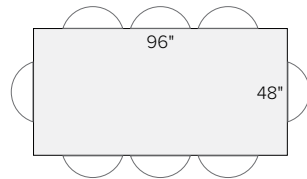

Available in custom sizes through our By the Inch program when applicable

Tops come in two pieces

Available with power option

*allow extra time

PARSONS

55 stocked sizes + 28 top options
+ 1 base option

dining tables/desks, cont.

96 x 34 x 29h
Plywood \$1499*
Wood \$2199-\$2999*
Quartz/Stone \$2698***

96 x 48 x 29h
Wood \$2809-\$3909*

conference tables

78 x 42 x 29h
Glass \$779-\$1299
Plywood \$1199*
Wood \$1349-\$2849*

80 x 40 x 29h
Plywood \$1349*
Ceramic \$1648**
Wood \$1599-\$2649*
Quartz/Stone \$2088***
Marble \$2148***

96 x 48 x 29h
Wood \$2809-\$3909*

L-shaped desks

36 x 18 x 29h Return†
Glass \$878-\$1648
MDF \$1028-\$1228
Plywood \$1278-\$1578*
Ceramic \$1518-\$1998
Wood \$1398-\$2848*
Quartz/Stone \$1698-\$2438*

48 x 24 x 29h Return†
Glass \$948-\$1788
MDF \$1118-\$1318
Plywood \$1418-\$1718*
Ceramic \$1728-\$2208
Wood \$1568-\$3108*
Quartz/Stone \$1938-\$2678*