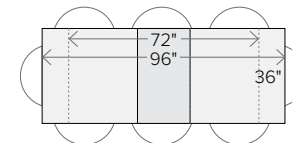

96 x 48 x 29h
Wood \$2809-\$3909*

L-shaped desks

36 x 18 x 29h Return†
Glass \$878-\$1648
MDF \$1028-\$1228
Plywood \$1278-\$1578*
Ceramic \$1518-\$1998
Wood \$1398-\$2848*
Quartz/Stone \$1698-\$2438*

48 x 24 x 29h Return†
Glass \$948-\$1788
MDF \$1118-\$1318
Plywood \$1418-\$1718*
Ceramic \$1728-\$2208
Wood \$1568-\$3108*
Quartz/Stone \$1938-\$2678*

60 x 24 x 29h Return†
Glass \$998-\$1878
MDF \$1198-\$1398
Plywood \$1518-\$1818*
Ceramic \$1858-\$2338
Wood \$1698-\$3428*
Quartz/Stone \$2138-\$2878*

extension tables

60 x 36 x 29h
extends to 84
Wood \$1699-\$2099*