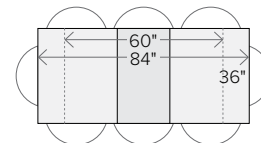

96 x 48 x 29h
Wood \$2809-\$3909*

L-shaped desks

36 x 18 x 29h Return†
Glass \$878-\$1648
MDF \$1028-\$1228
Plywood \$1278-\$1578*
Ceramic \$1518-\$1998
Wood \$1398-\$2848*
Quartz/Stone \$1698-\$2438*

48 x 24 x 29h Return†
Glass \$948-\$1788
MDF \$1118-\$1318
Plywood \$1418-\$1718*
Ceramic \$1728-\$2208
Wood \$1568-\$3108*
Quartz/Stone \$1938-\$2678*

60 x 24 x 29h Return†
Glass \$998-\$1878
MDF \$1198-\$1398
Plywood \$1518-\$1818*
Ceramic \$1858-\$2338
Wood \$1698-\$3428*
Quartz/Stone \$2138-\$2878*

extension tables

60 x 36 x 29h
extends to 84
Wood \$1699-\$2099*