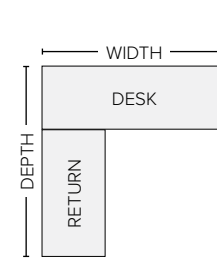

96 x 34 x 29h
Plywood \$1499*
Wood \$2199-\$2999*
Quartz/Stone \$2698***

96 x 48 x 29h
Wood \$2809-\$3909*

conference tables

78 x 42 x 29h
Glass \$779-\$1299
Plywood \$1199*
Wood \$1349-\$2849*

80 x 40 x 29h
Plywood \$1349*
Ceramic \$1648**
Wood \$1599-\$2649*
Quartz/Stone \$2088***
Marble \$2148***

96 x 48 x 29h
Wood \$2809-\$3909*

L-shaped desks

36 x 18 x 29h Return†
Glass \$878-\$1648
MDF \$1028-\$1228
Plywood \$1278-\$1578*
Ceramic \$1518-\$1998
Wood \$1398-\$2848*
Quartz/Stone \$1698-\$2438*

48 x 24 x 29h Return†
Glass \$948-\$1788
MDF \$1118-\$1318
Plywood \$1418-\$1718*
Ceramic \$1728-\$2208
Wood \$1568-\$3108*
Quartz/Stone \$1938-\$2678*