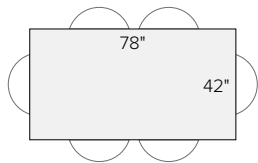

Available in custom sizes through our By the Inch program when applicable

Tops come in two pieces

Available with power option

*allow extra time

PARSONS

55 stocked sizes + 28 top options
+ 1 base option

dining tables/desks, cont.

96 x 34 x 29h
Plywood \$1499*
Wood \$2199-\$2999*
Quartz/Stone \$2698***

96 x 48 x 29h
Wood \$2809-\$3909*

conference tables

78 x 42 x 29h
Glass \$779-\$1299
Plywood \$1199*
Wood \$1349-\$2849*

80 x 40 x 29h
Plywood \$1349*
Ceramic \$1648**
Wood \$1599-\$2649*
Quartz/Stone \$2088***
Marble \$2148***

96 x 48 x 29h
Wood \$2809-\$3909*

L-shaped desks

36 x 18 x 29h Return†
Glass \$878-\$1648
MDF \$1028-\$1228
Plywood \$1278-\$1578*
Ceramic \$1518-\$1998
Wood \$1398-\$2848*
Quartz/Stone \$1698-\$2438*

48 x 24 x 29h Return†
Glass \$948-\$1788
MDF \$1118-\$1318
Plywood \$1418-\$1718*
Ceramic \$1728-\$2208
Wood \$1568-\$3108*
Quartz/Stone \$1938-\$2678*