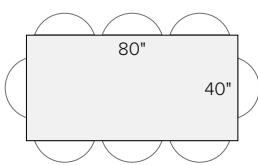

PORTICA

54 stocked sizes + 28 top options
+ 1 base option

dining tables/desks, cont.

96 x 34 x 29h
Plywood \$1609*
Wood \$2309-\$3109*
Quartz/Stone \$2808***

96 x 48 x 29h
Wood \$3049-\$4149*

conference tables

78 x 42 x 29h
Glass \$879-\$1399
Plywood \$1299*
Wood \$1449-\$2949*

80 x 40 x 29h
Plywood \$1499*
Ceramic \$1798
Wood \$1749-\$2799*
Quartz/Stone \$2238***
Marble \$2298***

96 x 48 x 29h
Wood \$3049-\$4149*