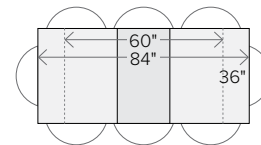

dining tables/desks, cont.

96 x 34 x 29h
Plywood \$1609*
Wood \$2309-\$3109*
Quartz/Stone \$2808***

96 x 48 x 29h
Wood \$3049-\$4149*

conference tables

78 x 42 x 29h
Glass \$879-\$1399
Plywood \$1299*
Wood \$1449-\$2949*

80 x 40 x 29h
Plywood \$1499*
Ceramic \$1798
Wood \$1749-\$2799*
Quartz/Stone \$2238***
Marble \$2298***

96 x 48 x 29h
Wood \$3049-\$4149*

L-shaped desks

36 x 18 x 29h Return†
Glass \$1098-\$1858
MDF \$1248-\$1438
Plywood \$1498-\$1788*
Ceramic \$1738-\$2208
Wood \$1618-\$3058*
Quartz/Stone \$1918-\$2648*

48 x 24 x 29h Return†
Glass \$1188-\$2018
MDF \$1358-\$1548
Plywood \$1658-\$1948*
Ceramic \$1968-\$2438
Wood \$1808-\$3338*
Quartz/Stone \$2178-\$2908*

60 x 24 x 29h Return†
Glass \$1238-\$2108
MDF \$1438-\$1628
Plywood \$1758-\$2048*
Ceramic \$2098-\$2568
Wood \$1938-\$3658*
Quartz/Stone \$2378-\$3108*

extension tables

60 x 36 x 29h
extends to 84
Wood \$1799-\$2199*

72 x 36 x 29h
extends to 96
Wood \$1949-\$2349*

TOPS AVAILABLE IN

Available in custom sizes through our By the Inch program when applicable