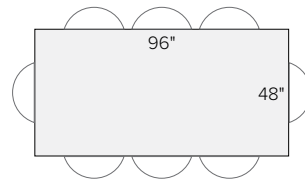

PORTICA

54 stocked sizes + 28 top options
+ 1 base option

dining tables/desks, cont.

96 x 34 x 29h
Plywood \$1609*
Wood \$2309-\$3109*
Quartz/Stone \$2808***

96 x 48 x 29h
Wood \$3049-\$4149*

conference tables

78 x 42 x 29h
Glass \$879-\$1399
Plywood \$1299*
Wood \$1449-\$2949*

80 x 40 x 29h
Plywood \$1499*
Ceramic \$1798
Wood \$1749-\$2799*
Quartz/Stone \$2238***
Marble \$2298***

96 x 48 x 29h
Wood \$3049-\$4149*