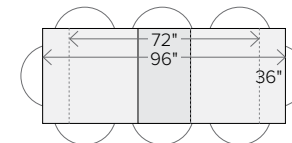

PORTICA

54 stocked sizes + 28 top options
+ 1 base option

dining tables/desks, cont.

96 x 34 x 29h
Plywood \$1609*
Wood \$2309-\$3109*
Quartz/Stone \$2808***

96 x 48 x 29h
Wood \$3049-\$4149*

conference tables

78 x 42 x 29h
Glass \$879-\$1399
Plywood \$1299*
Wood \$1449-\$2949*

80 x 40 x 29h
Plywood \$1499*
Ceramic \$1798
Wood \$1749-\$2799*
Quartz/Stone \$2238***
Marble \$2298***

96 x 48 x 29h
Wood \$3049-\$4149*

L-shaped desks

36 x 18 x 29h Return†
Glass \$1098-\$1858
MDF \$1248-\$1438
Plywood \$1498-\$1788*
Ceramic \$1738-\$2208
Wood \$1618-\$3058*
Quartz/Stone \$1918-\$2648*

48 x 24 x 29h Return†
Glass \$1188-\$2018
MDF \$1358-\$1548
Plywood \$1658-\$1948*
Ceramic \$1968-\$2438
Wood \$1808-\$3338*
Quartz/Stone \$2178-\$2908*

72 x 36 x 29h
extends to 96
Wood \$1949-\$2349*

TOPS AVAILABLE IN

Available in custom sizes through our By the Inch program when applicable

Tops come in two pieces Available with power option *allow extra time