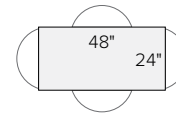

48 x 24 x 29h
Glass $569-$799
MDF $639
Plywood $779
Ceramic $919
Wood $839-$1119*
Quartz/Stone $989*
Marble $1019*