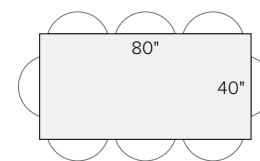

80 x 40 x 29h
Plywood $1499*
Ceramic $1798**
Wood $1749-$2799*
Quartz/Stone $2238**
Marble $2298**