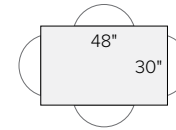

48 x 30 x 29h ☐
Glass $579-$849
MDF $679
Plywood $819*
Wood $919-$1419*
Quartz/Stone $1119*
Marble $1349*