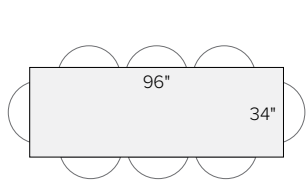

TOPS AVAILABLE IN

Available in custom sizes through our
By the Inch program when applicable

■ Tops come in two pieces

Available with power option

*allow extra time

PORTICA

54 stocked sizes + 28 top options
+ 1 base option

dining tables/desks, cont.

96 x 34 x 29h
Plywood \$1609*
Wood \$2309-\$3109*
Quartz/Stone \$2808***

96 x 48 x 29h
Wood \$3049-\$4149*

conference tables

78 x 42 x 29h
Glass \$879-\$1399
Plywood \$1299*
Wood \$1449-\$2949*