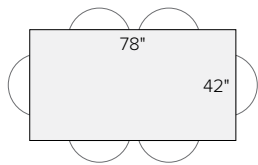

TOPS AVAILABLE IN

Available in custom sizes through our
By the Inch program when applicable

■ Tops come in two pieces

Available with power option

*allow extra time

PORTICA

54 stocked sizes + 28 top options
+ 1 base option

dining tables/desks, cont.

96 x 34 x 29h
Plywood \$1609*
Wood \$2309-\$3109*
Quartz/Stone \$2808***

96 x 48 x 29h
Wood \$3049-\$4149*

conference tables

78 x 42 x 29h
Glass \$879-\$1399
Plywood \$1299*
Wood \$1449-\$2949*

80 x 40 x 29h
Plywood \$1499*
Ceramic \$1798
Wood \$1749-\$2799*
Quartz/Stone \$2238***
Marble \$2298***

96 x 48 x 29h
Wood \$3049-\$4149*

L-shaped desks

36 x 18 x 29h Return†
Glass \$1098-\$1858
MDF \$1248-\$1438
Plywood \$1498-\$1788*
Ceramic \$1738-\$2208
Wood \$1618-\$3058*
Quartz/Stone \$1918-\$2648*