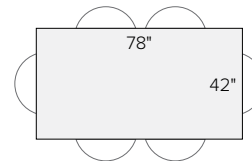

78 x 42 x 29h
Glass $879-$1399
Plywood $1299*
Wood $1449-$2949*