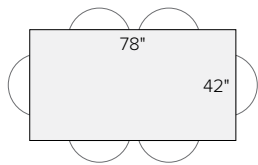

PORTICA

54 stocked sizes + 28 top options
+ 1 base option

dining tables/desks, cont.

96 x 34 x 29h
Plywood \$1609*
Wood \$2309-\$3109*
Quartz/Stone \$2808***

96 x 48 x 29h
Wood \$3049-\$4149*

conference tables

78 x 42 x 29h
Glass \$879-\$1399
Plywood \$1299*
Wood \$1449-\$2949*

80 x 40 x 29h
Plywood \$1499*
Ceramic \$1798
Wood \$1749-\$2799*
Quartz/Stone \$2238***
Marble \$2298***

96 x 48 x 29h
Wood \$3049-\$4149*