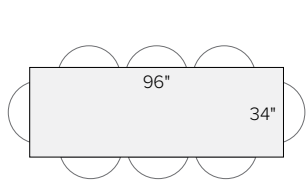

PORTICA

54 stocked sizes + 28 top options
+ 1 base option

dining tables/desks, cont.

96 x 34 x 29h
Plywood \$1609*
Wood \$2309-\$3109*
Quartz/Stone \$2808***

96 x 48 x 29h
Wood \$3049-\$4149*

conference tables