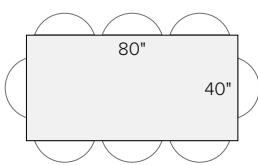

TOPS AVAILABLE IN

Available in custom sizes through our
By the Inch program when applicable

■ Tops come in two pieces

Available with power option

*allow extra time

PORTICA

54 stocked sizes + 28 top options
+ 1 base option

dining tables/desks, cont.

96 x 34 x 29h
Plywood \$1609*
Wood \$2309-\$3109*
Quartz/Stone \$2808***

96 x 48 x 29h
Wood \$3049-\$4149*

conference tables

78 x 42 x 29h
Glass \$879-\$1399
Plywood \$1299*
Wood \$1449-\$2949*

80 x 40 x 29h
Plywood \$1499*
Ceramic \$1798
Wood \$1749-\$2799*
Quartz/Stone \$2238***
Marble \$2298***

96 x 48 x 29h
Wood \$3049-\$4149*

L-shaped desks

36 x 18 x 29h Return†
Glass \$1098-\$1858
MDF \$1248-\$1438
Plywood \$1498-\$1788*
Ceramic \$1738-\$2208
Wood \$1618-\$3058*
Quartz/Stone \$1918-\$2648*