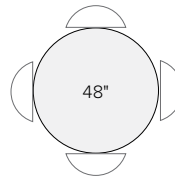

48 x 29h
Glass $699-$999
MDF $779
Plywood $949*
Ceramic $1499
Wood $1049-$2099*
Quartz/Stone $1799*
Marble $1949*