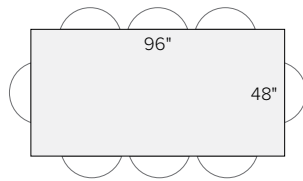

TOPS AVAILABLE IN

Available in custom sizes through our
By the Inch program when applicable

■ Tops come in two pieces

Available with power option

*allow extra time

PORTICA

54 stocked sizes + 28 top options
+ 1 base option

dining tables/desks, cont.

96 x 34 x 29h
Plywood \$1609*
Wood \$2309-\$3109*
Quartz/Stone \$2808***

96 x 48 x 29h
Wood \$3049-\$4149*

conference tables

78 x 42 x 29h
Glass \$879-\$1399
Plywood \$1299*
Wood \$1449-\$2949*