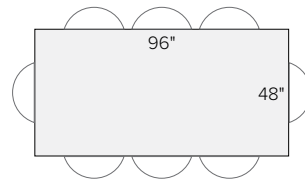

TOPS AVAILABLE IN

Available in custom sizes through our
By the Inch program when applicable

■ Tops come in two pieces

Available with power option

*allow extra time

PORTICA

54 stocked sizes + 28 top options
+ 1 base option

dining tables/desks, cont.

96 x 34 x 29h
Plywood \$1609*
Wood \$2309-\$3109*
Quartz/Stone \$2808***

96 x 48 x 29h
Wood \$3049-\$4149*

conference tables

78 x 42 x 29h
Glass \$879-\$1399
Plywood \$1299*
Wood \$1449-\$2949*

80 x 40 x 29h
Plywood \$1499*
Ceramic \$1798
Wood \$1749-\$2799*
Quartz/Stone \$2238***
Marble \$2298***

96 x 48 x 29h
Wood \$3049-\$4149*

L-shaped desks

36 x 18 x 29h Return†
Glass \$1098-\$1858
MDF \$1248-\$1438
Plywood \$1498-\$1788*
Ceramic \$1738-\$2208
Wood \$1618-\$3058*
Quartz/Stone \$1918-\$2648*