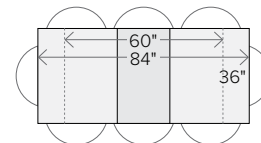

extension tables

60 x 36 x 29h
extends to 84
Wood $1799-$2199*