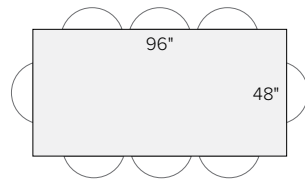

PORTICA

54 stocked sizes + 28 top options
+ 1 base option

dining tables/desks, cont.

96 x 34 x 29h
Plywood \$1609*
Wood \$2309-\$3109*
Quartz/Stone \$2808***

96 x 48 x 29h
Wood \$3049-\$4149*

conference tables

78 x 42 x 29h
Glass \$879-\$1399
Plywood \$1299*
Wood \$1449-\$2949*

80 x 40 x 29h
Plywood \$1499*
Ceramic \$1798
Wood \$1749-\$2799*
Quartz/Stone \$2238***
Marble \$2298***

96 x 48 x 29h
Wood \$3049-\$4149*