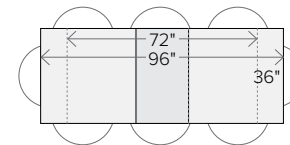

80 x 40 x 29h
Plywood \$1499*
Ceramic \$1798
Wood \$1749-\$2799*
Quartz/Stone \$2238***
Marble \$2298***

96 x 48 x 29h
Wood \$3049-\$4149*

L-shaped desks

36 x 18 x 29h Return†
Glass \$1098-\$1858
MDF \$1248-\$1438
Plywood \$1498-\$1788*
Ceramic \$1738-\$2208
Wood \$1618-\$3058*
Quartz/Stone \$1918-\$2648*

48 x 24 x 29h Return†
Glass \$1188-\$2018
MDF \$1358-\$1548
Plywood \$1658-\$1948*
Ceramic \$1968-\$2438
Wood \$1808-\$3338*
Quartz/Stone \$2178-\$2908*

60 x 24 x 29h Return†
Glass \$1238-\$2108
MDF \$1438-\$1628
Plywood \$1758-\$2048*
Ceramic \$2098-\$2568
Wood \$1938-\$3658*
Quartz/Stone \$2378-\$3108*

extension tables

60 x 36 x 29h
extends to 84
Wood \$1799-\$2199*

72 x 36 x 29h
extends to 96
Wood \$1949-\$2349*

TOPS AVAILABLE IN

Available in custom sizes through our By the Inch program when applicable