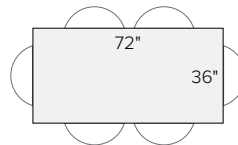

72 x 36 x 29h ☐
Glass $819-$1219
MDF $909
Plywood $1169
Ceramic $1519
Wood $1319-$2219*
Quartz/Stone $1919*
Marble $2019*