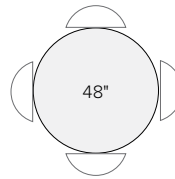

48 x 29h
Glass $699-$999
MDF $779
Plywood $949*
Ceramic $1499
Wood $1049-$2099*
Quartz/Stone $1799*
Marble $1949*