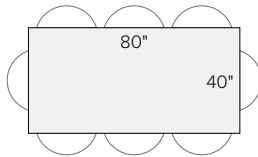

Available in custom sizes through our By the Inch program when applicable

■ Tops come in two pieces *allow extra time

PRATT

32 stocked sizes + 28 top options
+ 15 base options

conference tables

78 x 42 x 29h
Glass \$859-\$1379
Plywood \$1279*
Wood \$1429-\$2929*