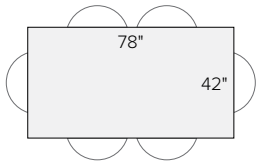

Available in custom sizes through our By the Inch program when applicable

■ Tops come in two pieces *allow extra time

PRATT

32 stocked sizes + 28 top options
+ 15 base options

conference tables

78 x 42 x 29h
Glass \$859-\$1379
Plywood \$1279*
Wood \$1429-\$2929*