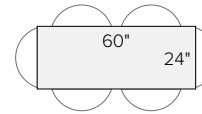

# RAND

16 stocked sizes + 28 top options  
+ 2 base options

## dining tables/desks

36 x 36 x 29h  
Glass \$499-\$889\*  
Plywood \$669-\$869\*  
Ceramic \$789-\$989\*  
Wood \$729-\$1389\*  
Quartz/Stone \$1039-\$1239\*  
Marble \$1089-\$1289\*

40 x 40 x 29h  
Glass \$569-\$1109\*  
Plywood \$889-\$1089\*  
Ceramic \$989-\$1189\*  
Wood \$1069-\$1589\*  
Quartz/Stone \$1209-\$1409\*  
Marble \$1239-\$1439\*

48 x 30 x 29h  
Glass \$549-\$1019  
MDF \$649-\$849  
Plywood \$789-\$989\*  
Wood \$889-\$1589\*  
Quartz/Stone \$1089-\$1289\*  
Marble \$1319-\$1519\*

54 x 18 x 29h  
Glass \$479-\$869  
Plywood \$649-\$849\*  
Ceramic \$729-\$929  
Wood \$699-\$1249\*  
Quartz/Stone \$899-\$1099\*  
Marble \$979-\$1179\*