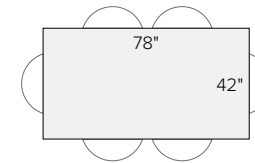

conference tables

78 x 42 x 29h
Glass $879-$1599
Plywood $1299-$1499*
Wood $1449-$3149*