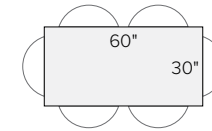

60 x 30 x 29h
Glass $639-$1169
MDF $739-$939
Plywood $899-$1099
Ceramic $1139-$1339
Wood $1019-$1889*
Quartz/Stone $1389-$1589*
Marble $1539-$1739*