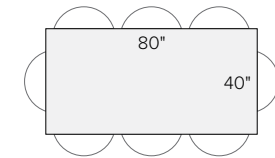

80 x 40 x 29h
Plywood $1559-$1759*
Ceramic $1858-$2058
Wood $1809-$3059*
Quartz/Stone $2298-$2498*
Marble $2358-$2558*

TOPS AVAILABLE IN

Glass	MDF	Plywood	Ceramic	Wood	Quartz/Stone	Marble
- TEMPERED GLASS - TEMPERED SATIN ETCHED GLASS - TEMPERED WHITE GLASS - TEMPERED SMOKE GLASS	WHITE MDF	- WHITE LAMINATE - BLACK LAMINATE	- MARBLED WHITE - MARBLED BLACK - TAUPE - DARK GREY	* SAND - MAPLE - CHERRY - SHELL * BARK - WALNUT - SPALTED SUGARBERRY - RECLAIMED CHESNUT - CHERRY BUTCHER* - WALNUT BUTCHER-BLOCK	- BRIGHT WHITE QUARTZ * - WHITE QUARTZ - MARBLED WHITE QUARTZ - FAWN QUARTZ - FOG QUARTZ - MESABI BLACK HONED GRANITE	* VENATINO MARBLE

Available in custom sizes through our By the Inch program when applicable

■ Tops come in two pieces *allow extra time