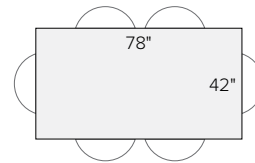

78 x 42 x 29h
Glass $879-$1599
Plywood $1299-$1499*
Wood $1449-$3149*