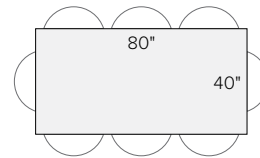

80 x 40 x 29h
Plywood $1559-$1759*
Ceramic $1858-$2058**
Wood $1809-$3059*
Quartz/Stone $2298-$2498**
Marble $2358-$2558**