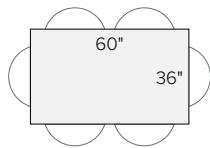

dining tables/desks, cont.

60 x 36 x 29h
Glass $719-$1299
MDF $819-$1019
Plywood $999-$1199*
Ceramic $1249-$1449
Wood $1149-$2199*
Quartz/Stone $1649-$1849*
Marble $1799-$1999*