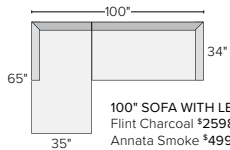

OTTOMAN
Flint Charcoal **\$599**
Annata Smoke **\$899**

70\"/>

70\"/>

80\"/>

90\"/>

sectional pieces

CORNER
Flint Charcoal **\$1099**
Annata Smoke **\$1999**

LEFT-ARM SOFA
Flint Charcoal **\$1299**
Annata Smoke **\$2499**

RIGHT-ARM SOFA
Flint Charcoal **\$1299**
Annata Smoke **\$2499**

LEFT-ARM CHAISE
Flint Charcoal **\$1299**
Annata Smoke **\$2499**

RIGHT-ARM CHAISE
Flint Charcoal **\$1299**
Annata Smoke **\$2499**

3 stocked pre-configured sectional options