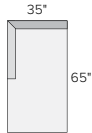

LEFT-ARM CHAISE
Flint Charcoal **$1299**
Annata Smoke **$2499**