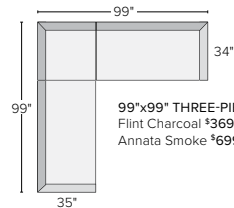

WYNWOOD

STOCKED FABRIC OPTION

STOCKED LEATHER OPTION

sofa + chair collection

sectional pieces

3 stocked pre-configured sectional options

99\"/>