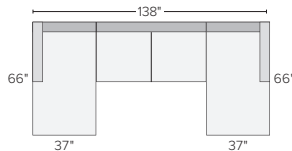

138"x66" THREE-PIECE U-SHAPED SECTIONAL
Sumner Linen $3,350
Dawson Cement $3,350