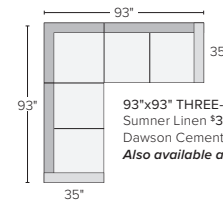

York 136"x93" four-piece sectional with left-arm chaise in Summer linen.

YORK COLLECTION

Room&Board®

STOCKED FABRIC OPTIONS

SUMNER LINEN DAWSON CEMENT

22 stocked pre-configured sectional options

101" THREE-PIECE MODULAR SOFA
 Sumner Linen \$2,600
 Dawson Cement \$2,600

74"x66" TWO-PIECE SECTIONAL WITH DOUBLE CHAISE
 Sumner Linen \$2,200
 Dawson Cement \$2,200

98" SOFA WITH REVERSIBLE CHAISE
 Sumner Linen \$2,000
 Dawson Cement \$2,000

95" SOFA WITH LEFT-ARM CHAISE
 Sumner Linen \$2,200
 Dawson Cement \$2,200
Also available as 105"x66"
Also available in right-arm configuration

93"x93" THREE-PIECE SECTIONAL
 Sumner Linen \$3,100
 Dawson Cement \$3,100
Also available as 103"x103"

103"x93" THREE-PIECE SECTIONAL WITH 58" LEFT- OR RIGHT-ARM SOFA
 Sumner Linen \$3,300
 Dawson Cement \$3,300