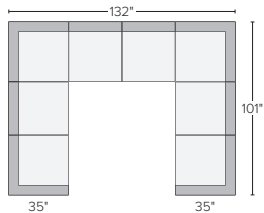

132"x101" EIGHT-PIECE MODULAR SECTIONAL
Sumner Linen $6,800
Dawson Cement $6,800