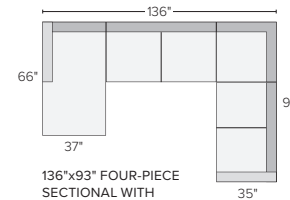

93"x93" THREE-PIECE SECTIONAL
 Sumner Linen \$3,100
 Dawson Cement \$3,100
Also available as 103"x103"

103"x93" THREE-PIECE SECTIONAL WITH 58" LEFT- OR RIGHT-ARM SOFA
 Sumner Linen \$3,300
 Dawson Cement \$3,300

132"x101" SIX-PIECE MODULAR SECTIONAL
 Sumner Linen \$5,100
 Dawson Cement \$5,100

138"x66" THREE-PIECE U-SHAPED SECTIONAL
 Sumner Linen \$3,350
 Dawson Cement \$3,350

136"x93" FOUR-PIECE SECTIONAL WITH LEFT-ARM CHAISE
 Sumner Linen \$4,250
 Dawson Cement \$4,250
Also available as 136"x103"
Also available in right-arm configuration