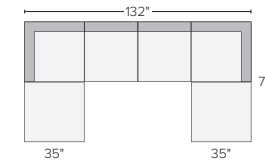

132"x70" SIX-PIECE MODULAR U-SHAPED SECTIONAL
Sumner Linen $4,600
Dawson Cement $4,600