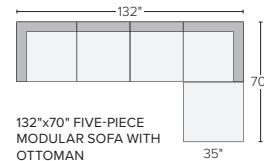

132"x70" FIVE-PIECE MODULAR SOFA WITH OTTOMAN
Sumner Linen $4,000
Dawson Cement $4,000