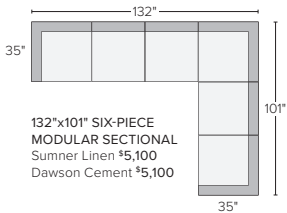

74"x66" TWO-PIECE SECTIONAL WITH DOUBLE CHAISE
 Sumner Linen \$2,200
 Dawson Cement \$2,200

98" SOFA WITH REVERSIBLE CHAISE
 Sumner Linen \$2,000
 Dawson Cement \$2,000

95" SOFA WITH LEFT-ARM CHAISE
 Sumner Linen \$2,200
 Dawson Cement \$2,200
Also available as 105"x66"
Also available in right-arm configuration

93"x93" THREE-PIECE SECTIONAL
 Sumner Linen \$3,100
 Dawson Cement \$3,100
Also available as 103"x103"

103"x93" THREE-PIECE SECTIONAL WITH 58" LEFT- OR RIGHT-ARM SOFA
 Sumner Linen \$3,300
 Dawson Cement \$3,300

132"x101" SIX-PIECE MODULAR SECTIONAL
 Sumner Linen \$5,100
 Dawson Cement \$5,100

138"x66" THREE-PIECE U-SHAPED SECTIONAL
 Sumner Linen \$3,350
 Dawson Cement \$3,350

136"x93" FOUR-PIECE SECTIONAL WITH LEFT-ARM CHAISE
 Sumner Linen \$4,250
 Dawson Cement \$4,250
Also available as 136"x103"
Also available in right-arm configuration