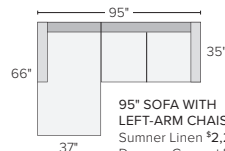

York 136"x93" four-piece sectional with left-arm chaise in Summer linen.

YORK COLLECTION

Room&Board®

STOCKED FABRIC OPTIONS

SUMNER LINEN DAWSON CEMENT

22 stocked pre-configured sectional options

101" THREE-PIECE MODULAR SOFA
 Sumner Linen \$2,600
 Dawson Cement \$2,600

74"x66" TWO-PIECE SECTIONAL WITH DOUBLE CHAISE
 Sumner Linen \$2,200
 Dawson Cement \$2,200

98" SOFA WITH REVERSIBLE CHAISE
 Sumner Linen \$2,000
 Dawson Cement \$2,000

95" SOFA WITH LEFT-ARM CHAISE
 Sumner Linen \$2,200
 Dawson Cement \$2,200
Also available as 105"x66"
Also available in right-arm configuration

93"x93" THREE-PIECE SECTIONAL
 Sumner Linen \$3,100
 Dawson Cement \$3,100
Also available as 103"x103"

103"x93" THREE-PIECE SECTIONAL WITH 58" LEFT- OR RIGHT-ARM SOFA
 Sumner Linen \$3,300
 Dawson Cement \$3,300