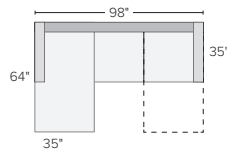

York 136"x93" four-piece sectional with left-arm chaise in Summer linen.

YORK COLLECTION

Room&Board®

STOCKED FABRIC OPTIONS

SUMNER LINEN DAWSON CEMENT

22 stocked pre-configured sectional options

101" THREE-PIECE MODULAR SOFA
 Sumner Linen \$2,600
 Dawson Cement \$2,600

74"x66" TWO-PIECE SECTIONAL WITH DOUBLE CHAISE
 Sumner Linen \$2,200
 Dawson Cement \$2,200

98" SOFA WITH REVERSIBLE CHAISE
 Sumner Linen \$2,000
 Dawson Cement \$2,000

95" SOFA WITH LEFT-ARM CHAISE
 Sumner Linen \$2,200
 Dawson Cement \$2,200
Also available as 105"x66"
Also available in right-arm configuration