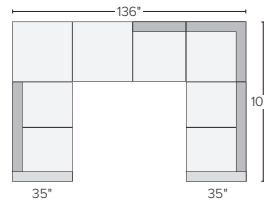

132"x101" SIX-PIECE MODULAR SECTIONAL
 Sumner Linen \$5,100
 Dawson Cement \$5,100

138"x66" THREE-PIECE U-SHAPED SECTIONAL
 Sumner Linen \$3,350
 Dawson Cement \$3,350

136"x93" FOUR-PIECE SECTIONAL WITH LEFT-ARM CHAISE
 Sumner Linen \$4,250
 Dawson Cement \$4,250
Also available as 136"x103"
Also available in right-arm configuration

132"x70" FIVE-PIECE MODULAR SOFA WITH OTTOMAN
 Sumner Linen \$4,000
 Dawson Cement \$4,000

132"x70" SIX-PIECE MODULAR U-SHAPED SECTIONAL
 Sumner Linen \$4,600
 Dawson Cement \$4,600

132"x101" SEVEN-PIECE MODULAR SECTIONAL
 Sumner Linen \$5,700
 Dawson Cement \$5,700

132"x101" EIGHT-PIECE MODULAR SECTIONAL
 Sumner Linen \$6,800
 Dawson Cement \$6,800

136"x103" SIX-PIECE U-SHAPED SECTIONAL
 Sumner Linen \$5,500
 Dawson Cement \$5,500