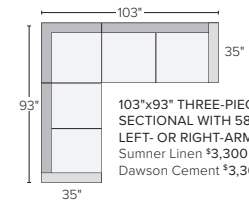

74"x66" TWO-PIECE SECTIONAL WITH DOUBLE CHAISE
 Sumner Linen \$2,200
 Dawson Cement \$2,200

98" SOFA WITH REVERSIBLE CHAISE
 Sumner Linen \$2,000
 Dawson Cement \$2,000

95" SOFA WITH LEFT-ARM CHAISE
 Sumner Linen \$2,200
 Dawson Cement \$2,200
Also available as 105"x66"
Also available in right-arm configuration

93"x93" THREE-PIECE SECTIONAL
 Sumner Linen \$3,100
 Dawson Cement \$3,100
Also available as 103"x103"

103"x93" THREE-PIECE SECTIONAL WITH 58" LEFT- OR RIGHT-ARM SOFA
 Sumner Linen \$3,300
 Dawson Cement \$3,300