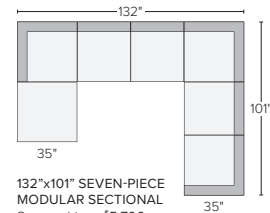

132"x101" SEVEN-PIECE MODULAR SECTIONAL
Sumner Linen $5,700
Dawson Cement $5,700