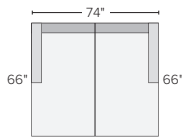

York 136"x93" four-piece sectional with left-arm chaise in Summer linen.

YORK COLLECTION

Room&Board®

STOCKED FABRIC OPTIONS

SUMNER LINEN DAWSON CEMENT

22 stocked pre-configured sectional options

101" THREE-PIECE MODULAR SOFA
 Sumner Linen \$2,600
 Dawson Cement \$2,600

74"x66" TWO-PIECE SECTIONAL WITH DOUBLE CHAISE
 Sumner Linen \$2,200
 Dawson Cement \$2,200

98" SOFA WITH REVERSIBLE CHAISE
 Sumner Linen \$2,000
 Dawson Cement \$2,000

95" SOFA WITH LEFT-ARM CHAISE
 Sumner Linen \$2,200
 Dawson Cement \$2,200
Also available as 105"x66"
Also available in right-arm configuration

93"x93" THREE-PIECE SECTIONAL
 Sumner Linen \$3,100
 Dawson Cement \$3,100
Also available as 103"x103"

103"x93" THREE-PIECE SECTIONAL WITH 58" LEFT- OR RIGHT-ARM SOFA
 Sumner Linen \$3,300
 Dawson Cement \$3,300