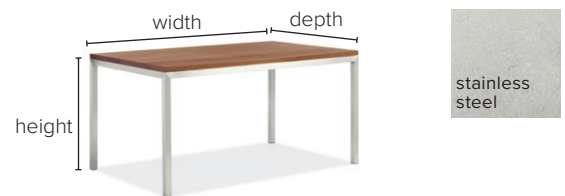

### PORTICA COLLECTION

Made by Wisconsin artisans, our classic Portica dining and accent tables and benches feature the clean modern look of a stainless steel base with mitered corners that require precise craftsmanship.