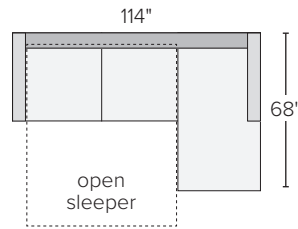

B 114" queen sleeper sectional with right-arm chaise*