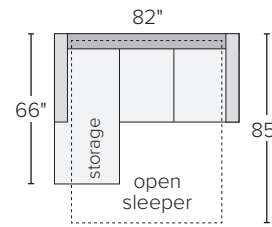

G 82" queen plus sectional with left-arm storage chaise*