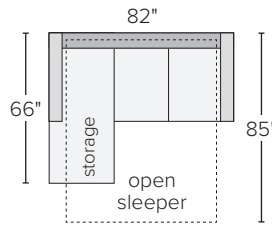

C 82" queen plus sectional with left-arm storage chaise*